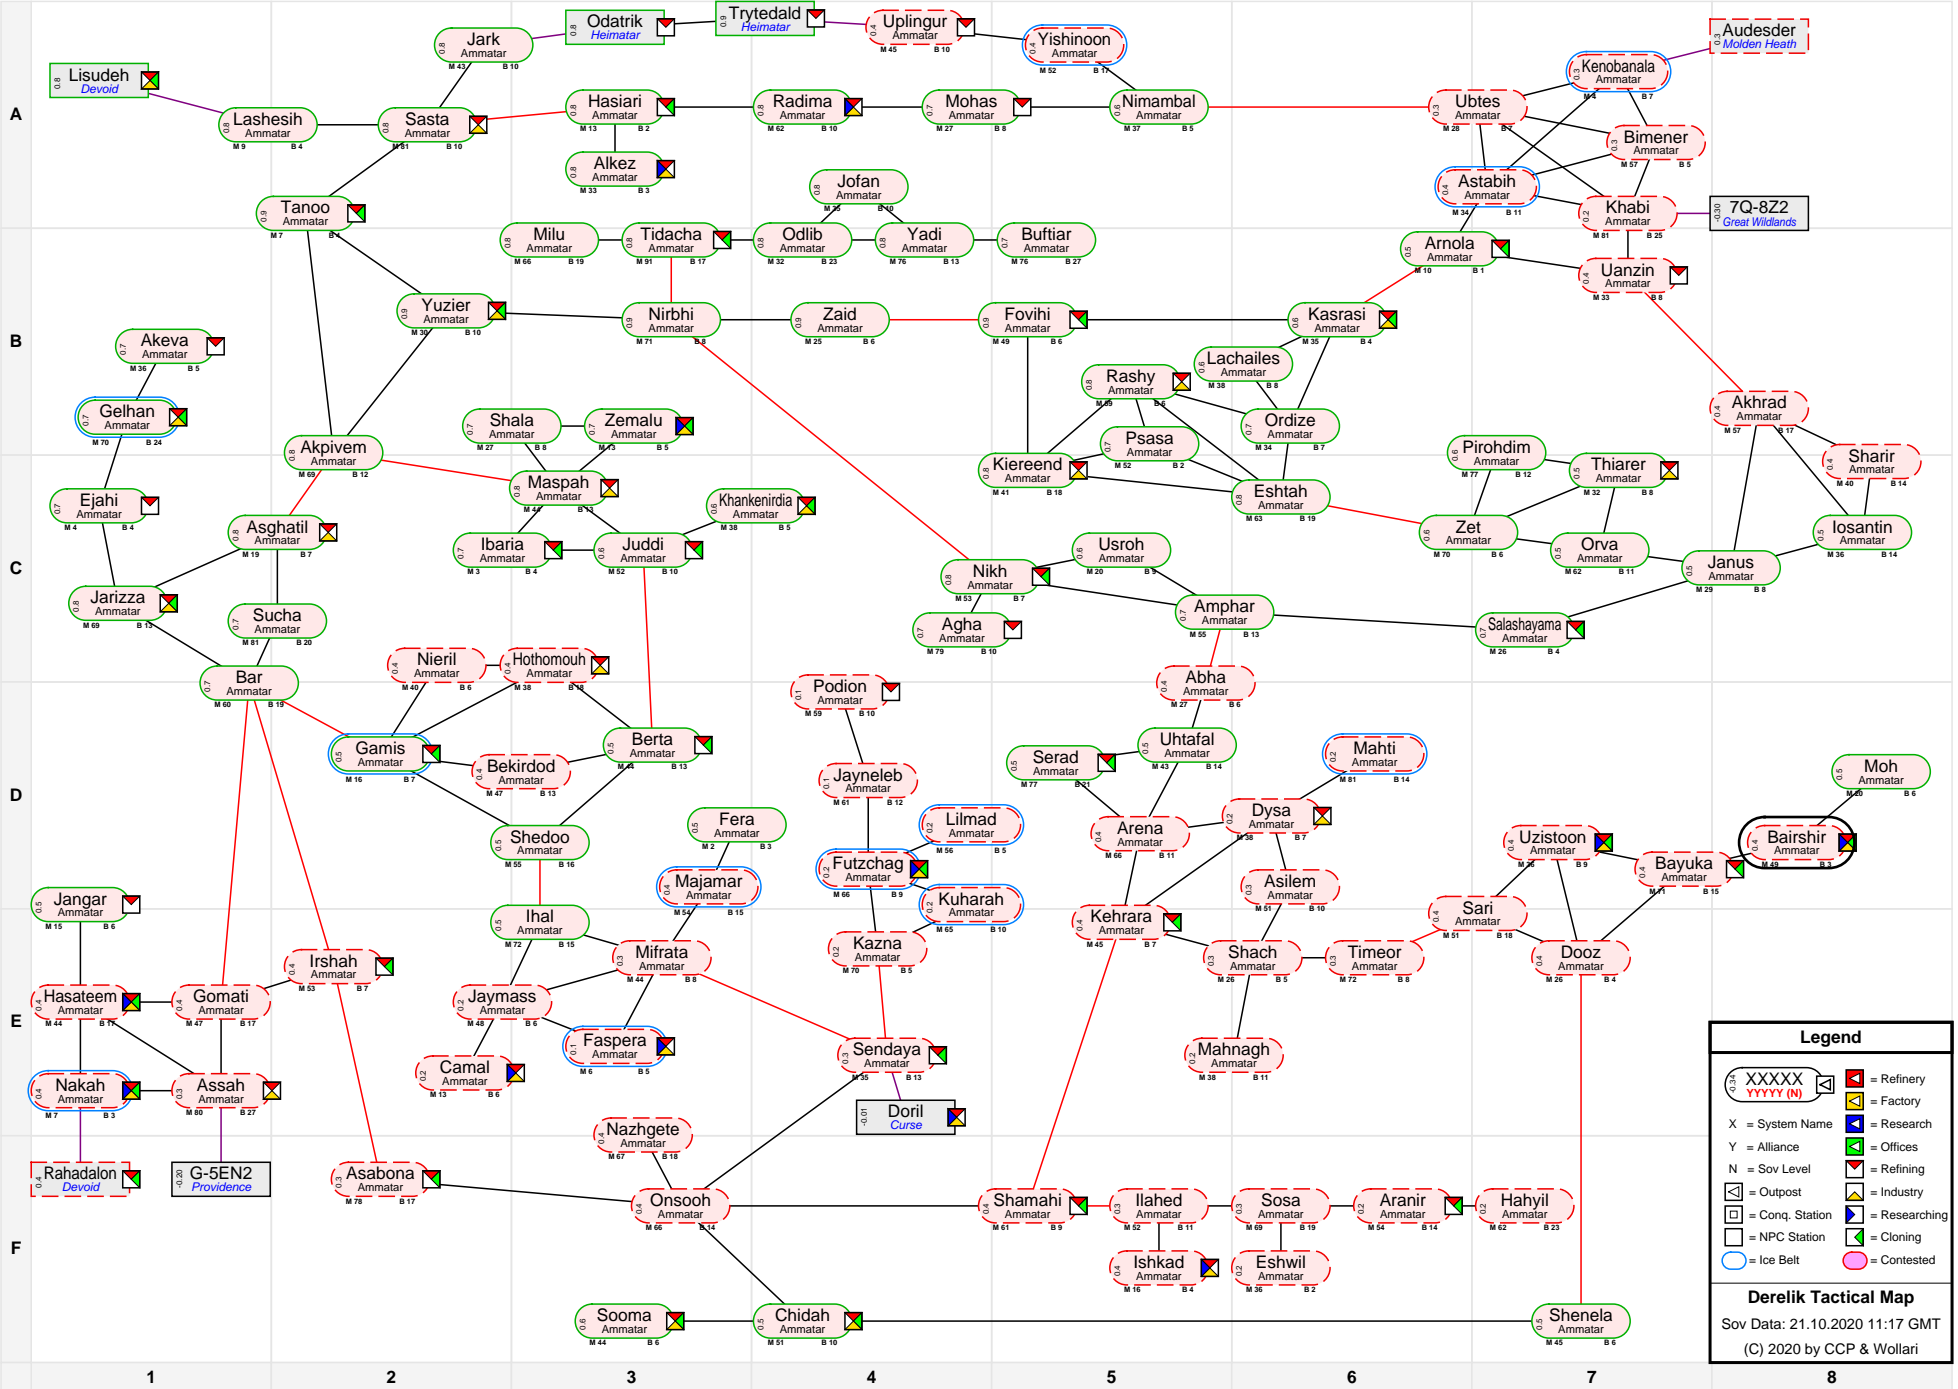

Derelik Tactical Map

Legend

- XXXXX YYYYY (N) = Refinery
- X = System Name
- Y = Alliance
- N = Sov Level
- = Outpost
- = Conq. Station
- = NPC Station
- = Ice Belt
- = Contested
- ⬇️ = Factory
- ⬆️ = Research
- ⬇️ = Offices
- ⬆️ = Refining
- ⬆️ = Industry
- ⬆️ = Cloning

Derelik Tactical Map
 Sov Data: 21.10.2020 11:17 GMT
 (C) 2020 by CCP & Wollari