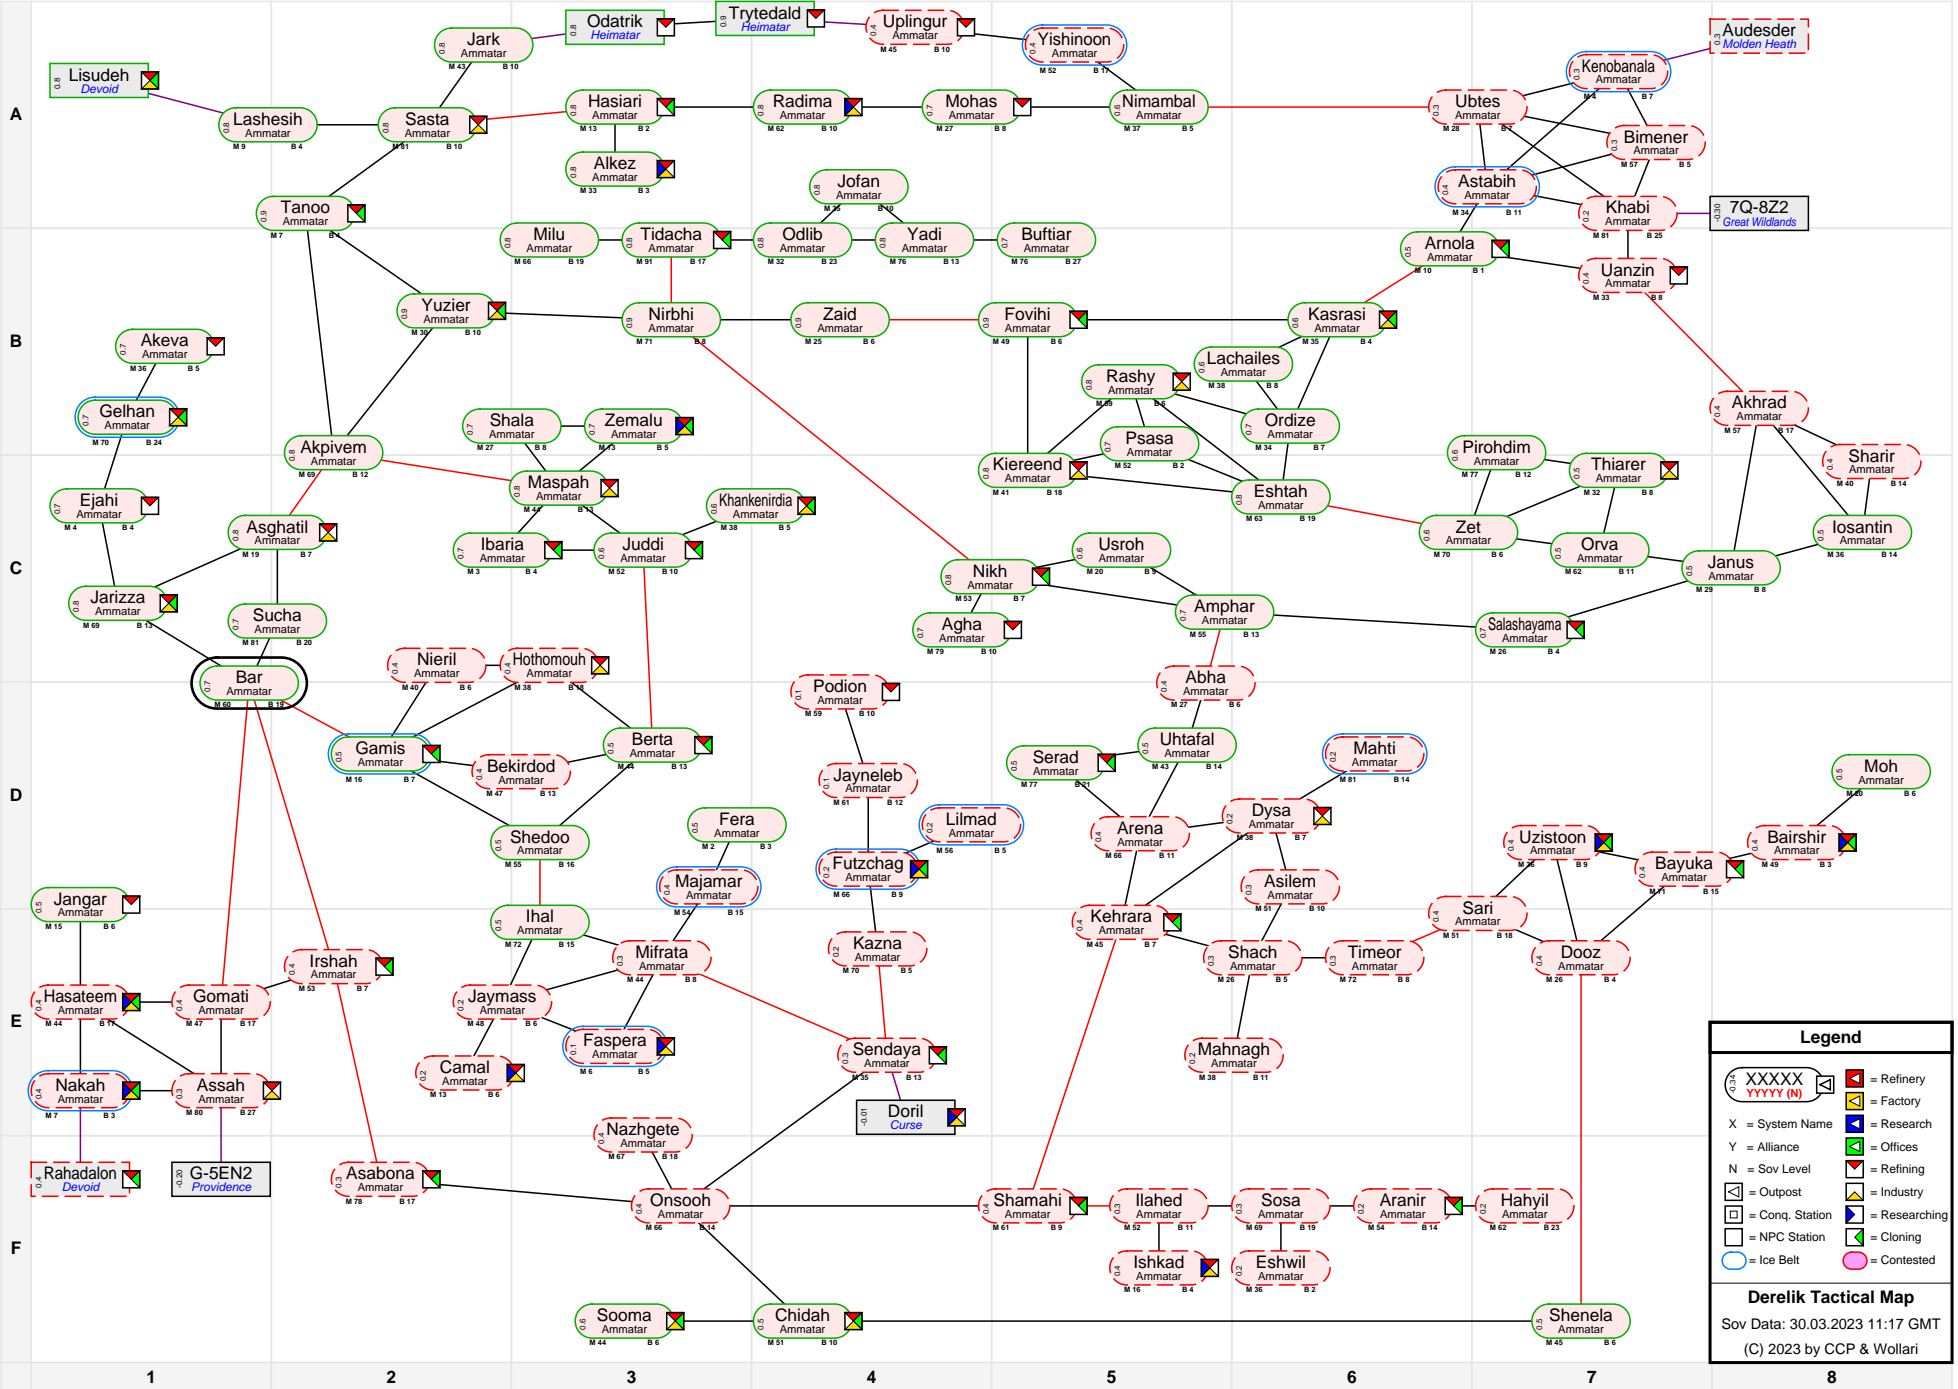

Derelik Tactical Map

Legend

- XXXXXX YYYYYY (N) [Icon] = Refinery
- X [Icon] = System Name
- Y [Icon] = Alliance
- N [Icon] = Sov Level
- [Icon] = Outpost
- [Icon] = Conq. Station
- [Icon] = NPC Station
- [Icon] = Research
- [Icon] = Offices
- [Icon] = Refining
- [Icon] = Industry
- [Icon] = Researching
- [Icon] = Cloning
- [Icon] = Contested

Derelik Tactical Map
 Sov Data: 30.03.2023 11:17 GMT
 (C) 2023 by CCP & Wollari