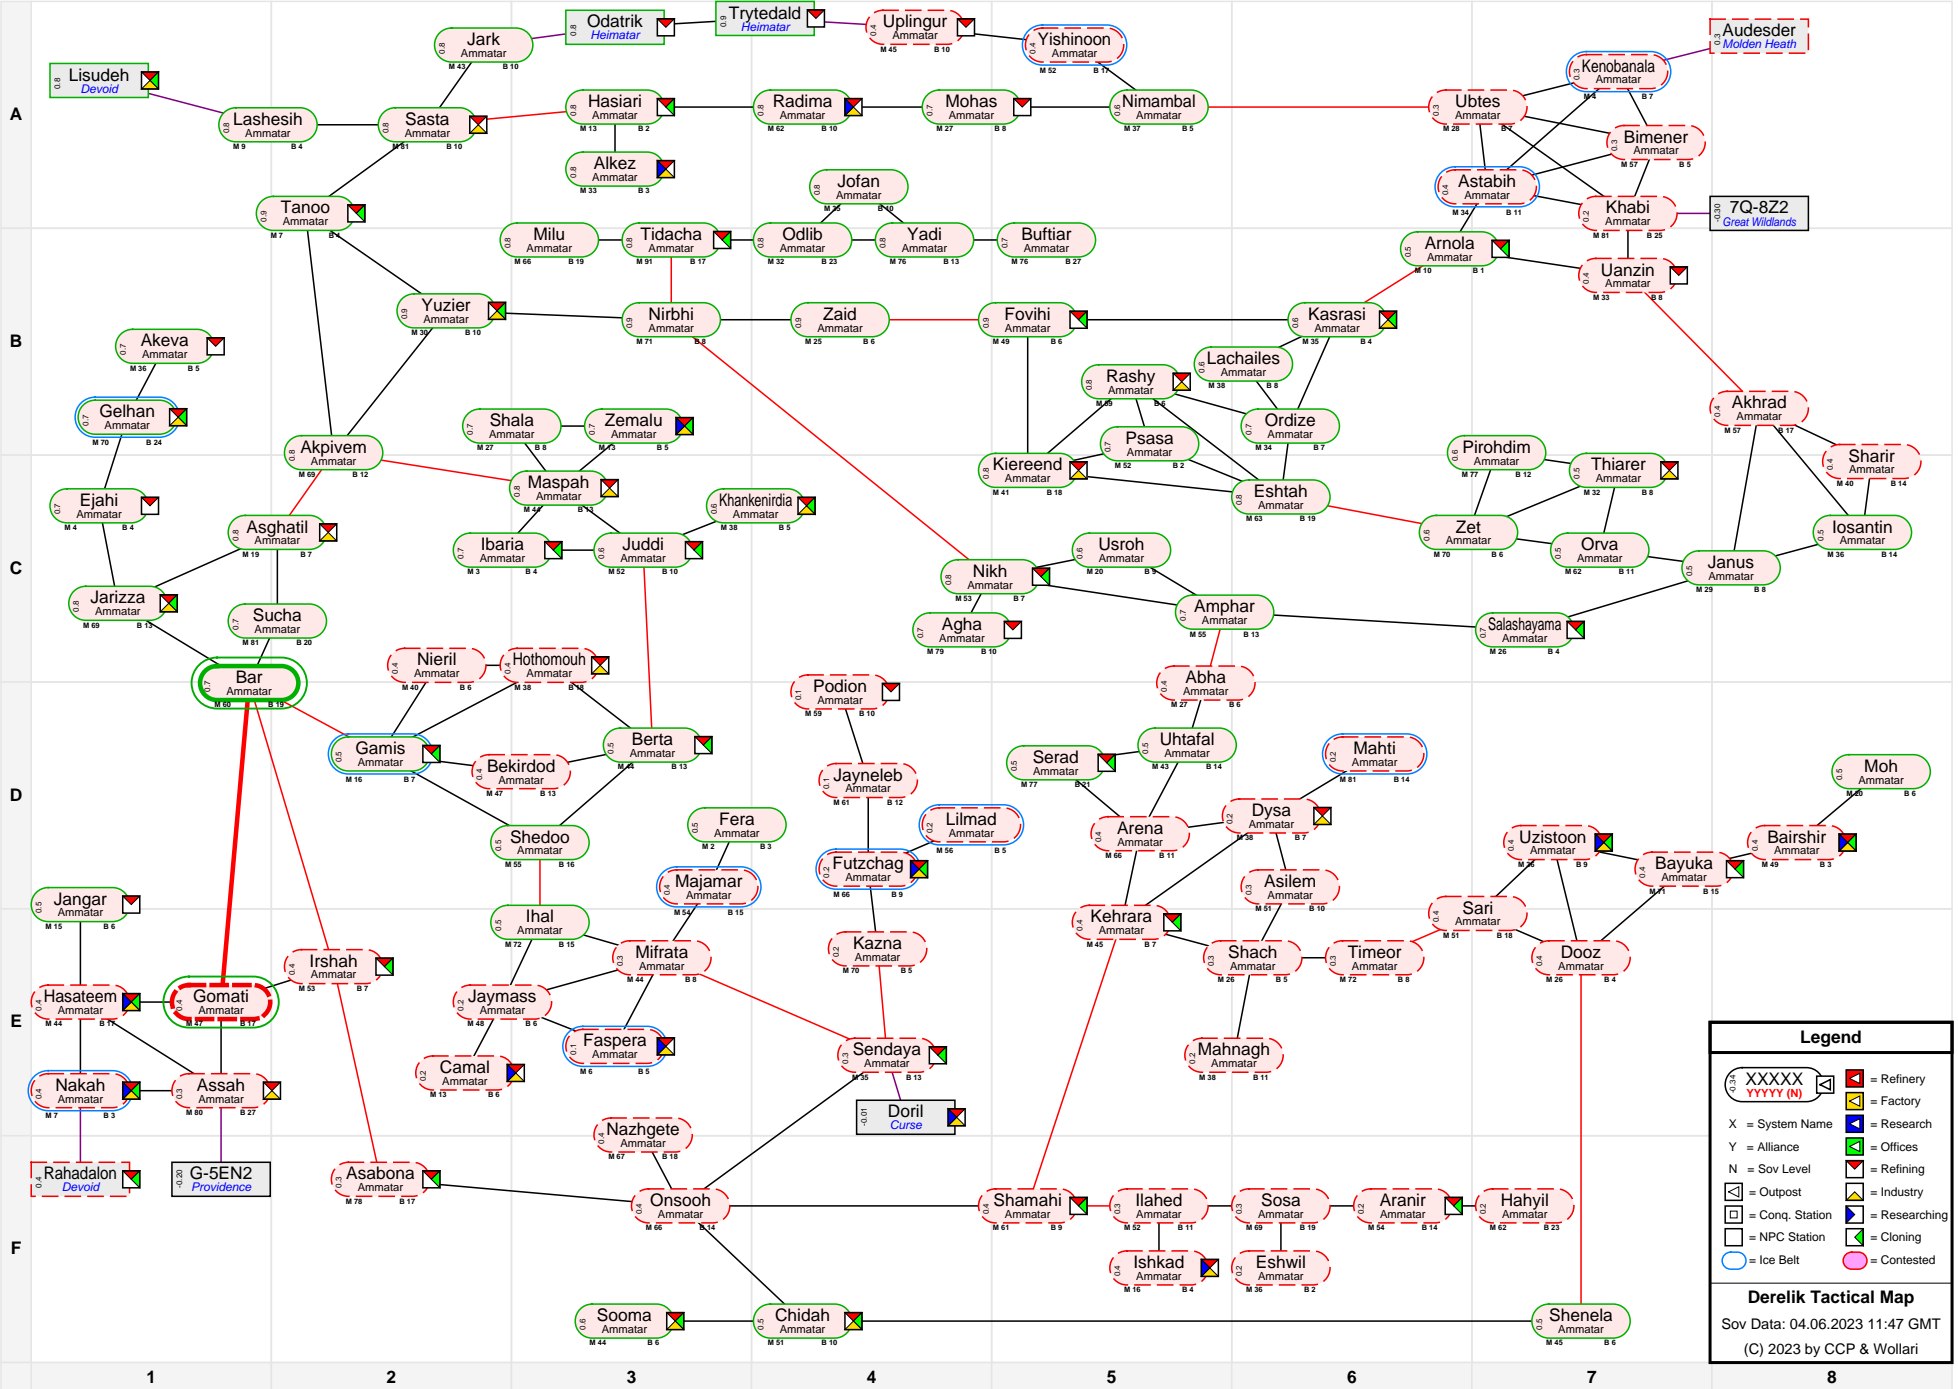

Derelik Tactical Map

Legend

- XXXXXX YYYYY (N) [Icon] = Refinery
- X [Icon] = System Name
- Y [Icon] = Alliance
- N [Icon] = Sov Level
- [Icon] = Refining
- [Icon] = Outpost
- [Icon] = Conq. Station
- [Icon] = NPC Station
- [Icon] = Cloning
- [Icon] = Ice Belt
- [Icon] = Contested

Derelik Tactical Map
 Sov Data: 04.06.2023 11:47 GMT
 (C) 2023 by CCP & Wollari