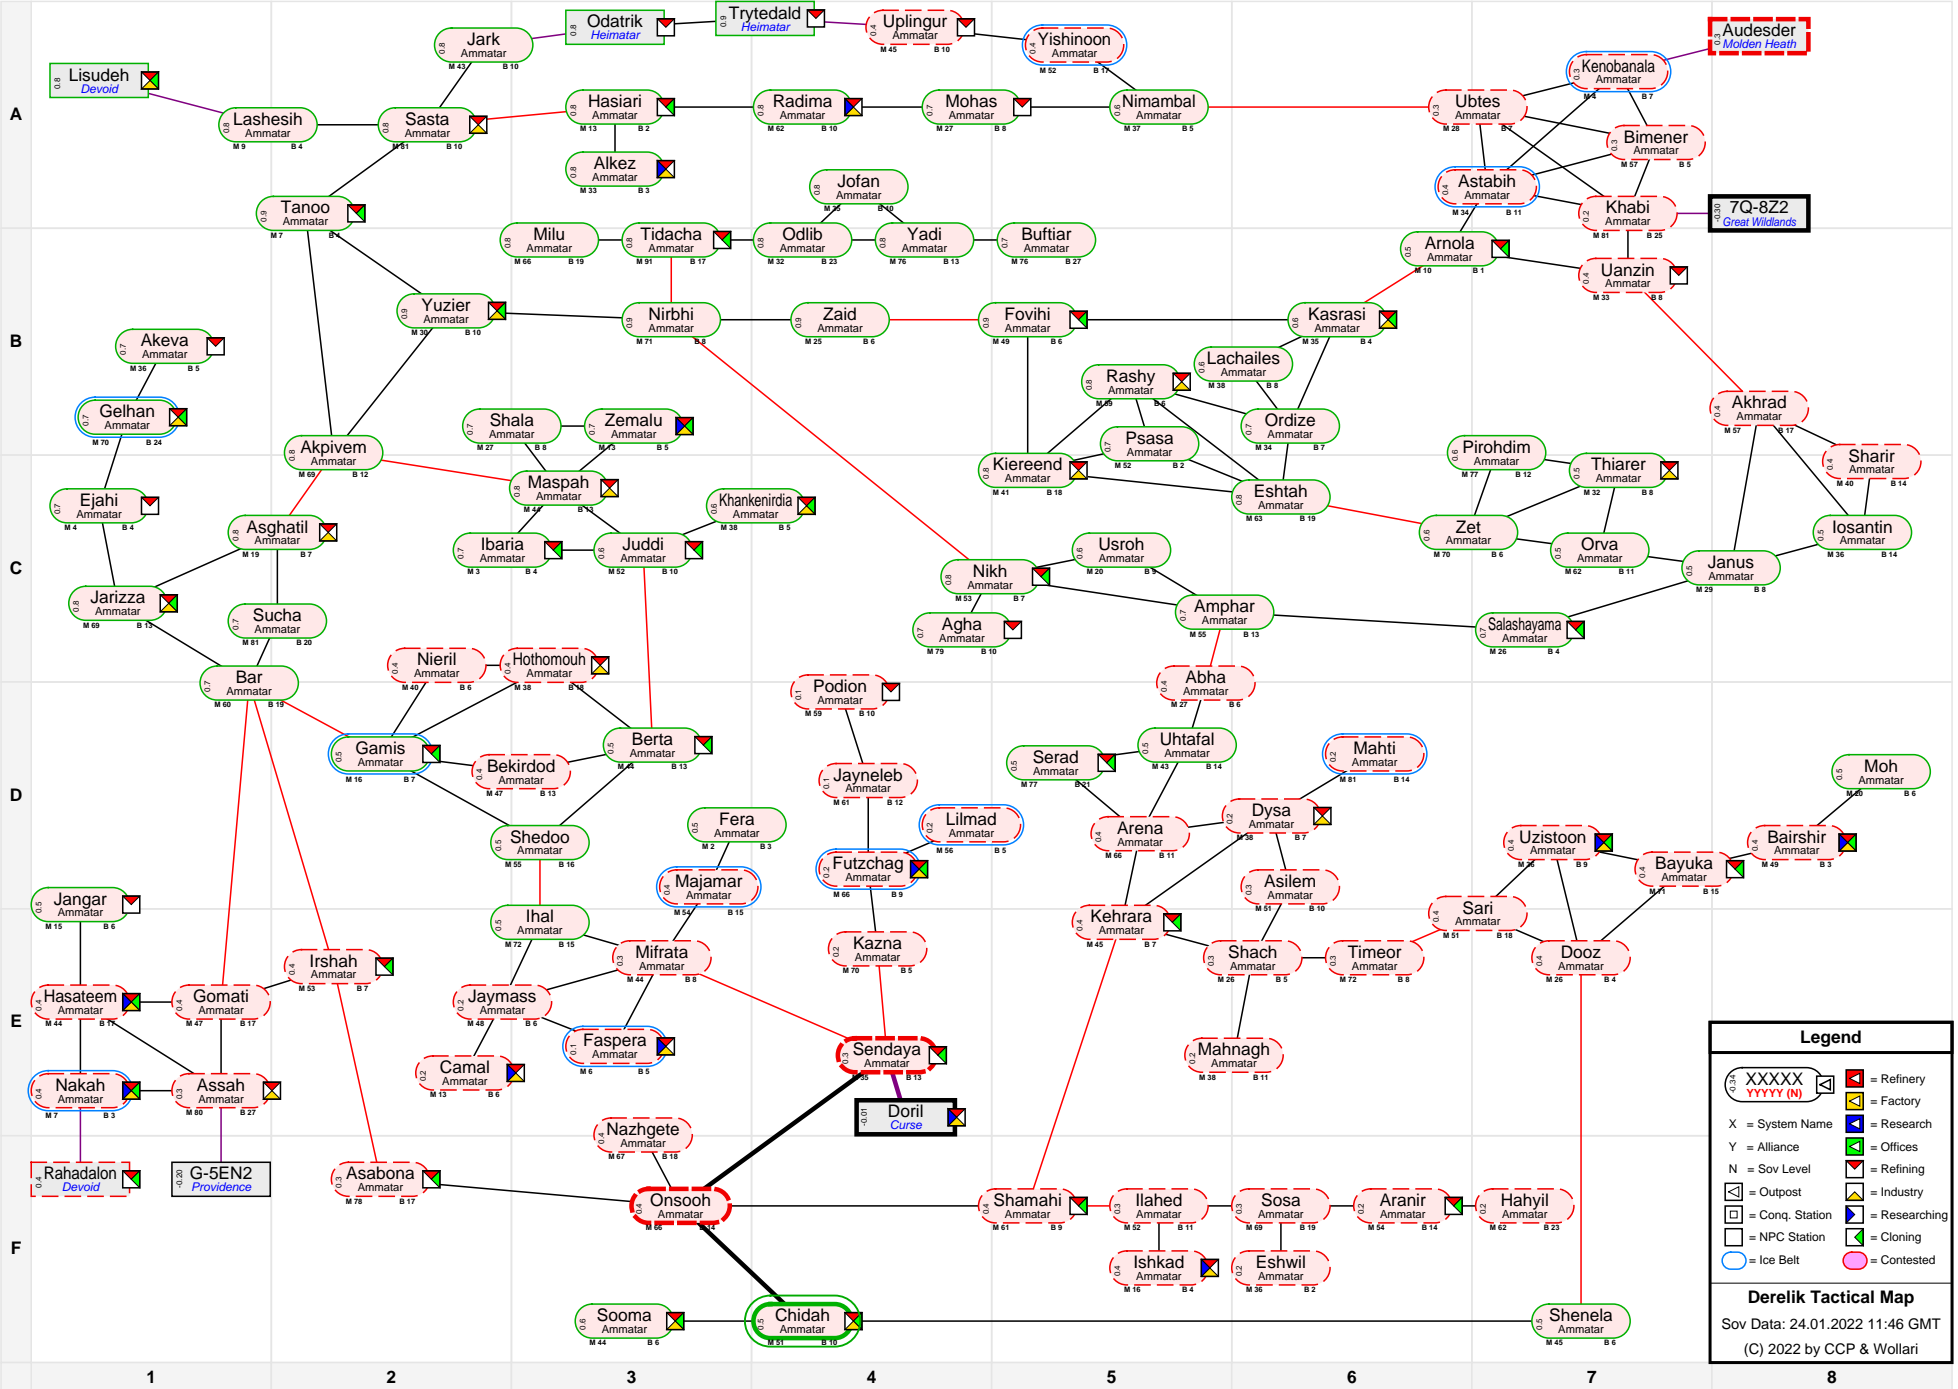

Derelik Tactical Map

Legend

- XXXXXX YYYYY (N) = Refinery
- X = System Name
- Y = Alliance
- N = Sov Level
- = Outpost
- = Conq. Station
- = NPC Station
- = Ice Belt
- = Contested
- 🏭 = Factory
- 🔬 = Research
- 🏢 = Offices
- 🏠 = Refining
- 🏗️ = Industry
- 🔍 = Researching
- 👤 = Cloning

Derelik Tactical Map
 Sov Data: 24.01.2022 11:46 GMT
 (C) 2022 by CCP & Wollari