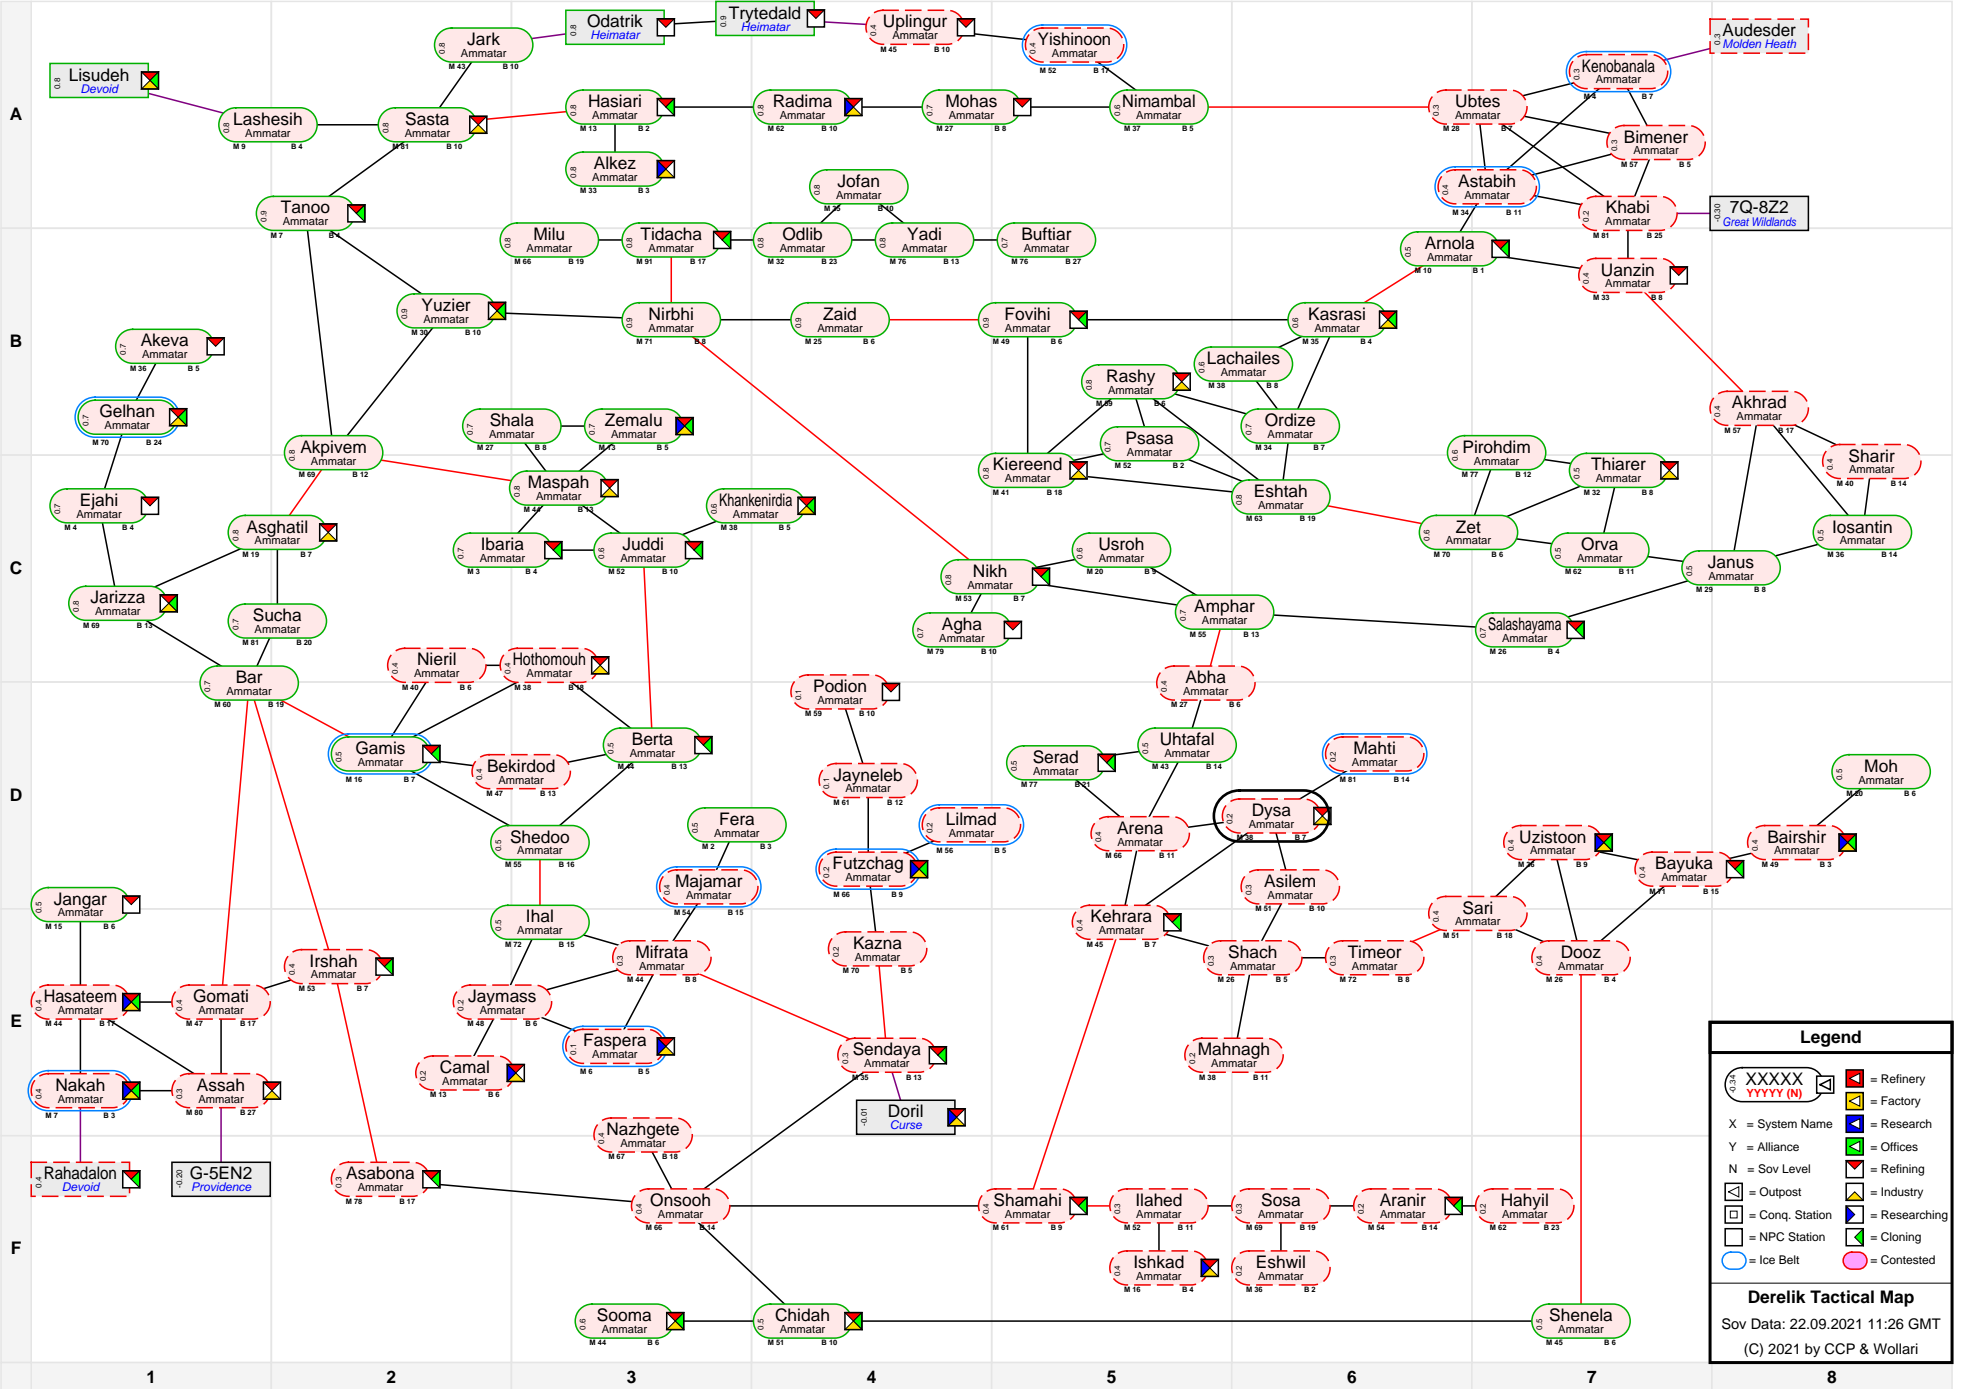

# Derelik Tactical Map

**Legend**

- XXXXXX YYYYYY (N) = System Name
- X = Alliance
- Y = Research
- N = Sov Level
- = Refining
- = Outpost
- = Conq. Station
- = Researching
- = NPC Station
- = Cloning
- = Ice Belt
- = Contested
- = Refinery
- = Factory
- = Offices
- = Industry

**Derelik Tactical Map**  
 Sov Data: 22.09.2021 11:26 GMT  
 (C) 2021 by CCP & Wollari