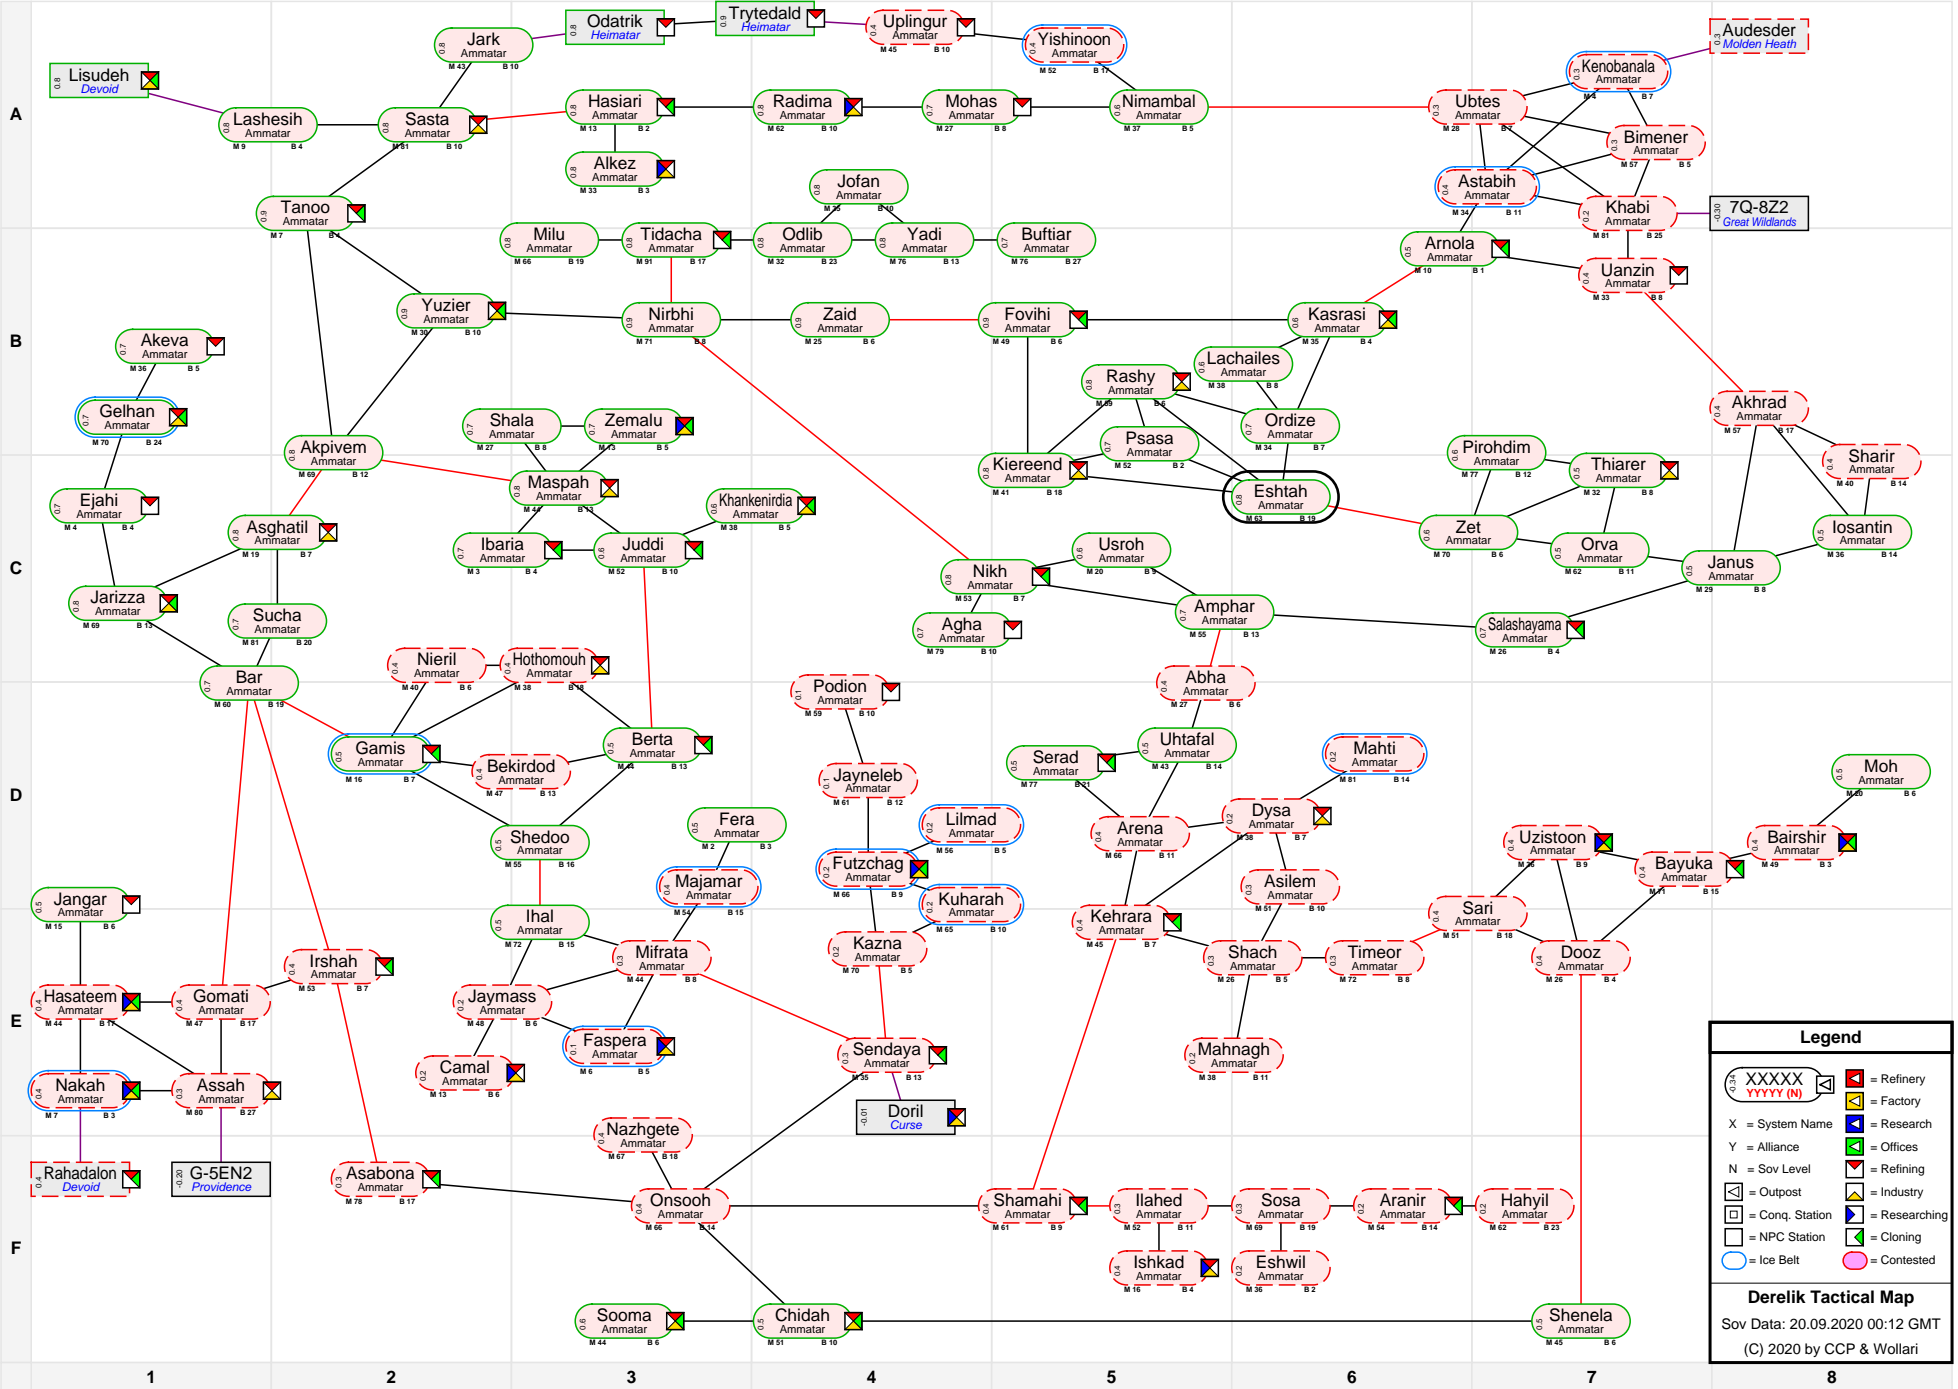

# Derelik Tactical Map

**Legend**

- XXXXXX YYYYYY (N) [Icon] = Refinery
- X [Icon] = System Name
- Y [Icon] = Alliance
- N [Icon] = Sov Level
- [Icon] = Refining
- [Icon] = Outpost
- [Icon] = Conq. Station
- [Icon] = Researching
- [Icon] = Cloning
- [Icon] = Contested

**Derelik Tactical Map**  
 Sov Data: 20.09.2020 00:12 GMT  
 (C) 2020 by CCP & Wollari