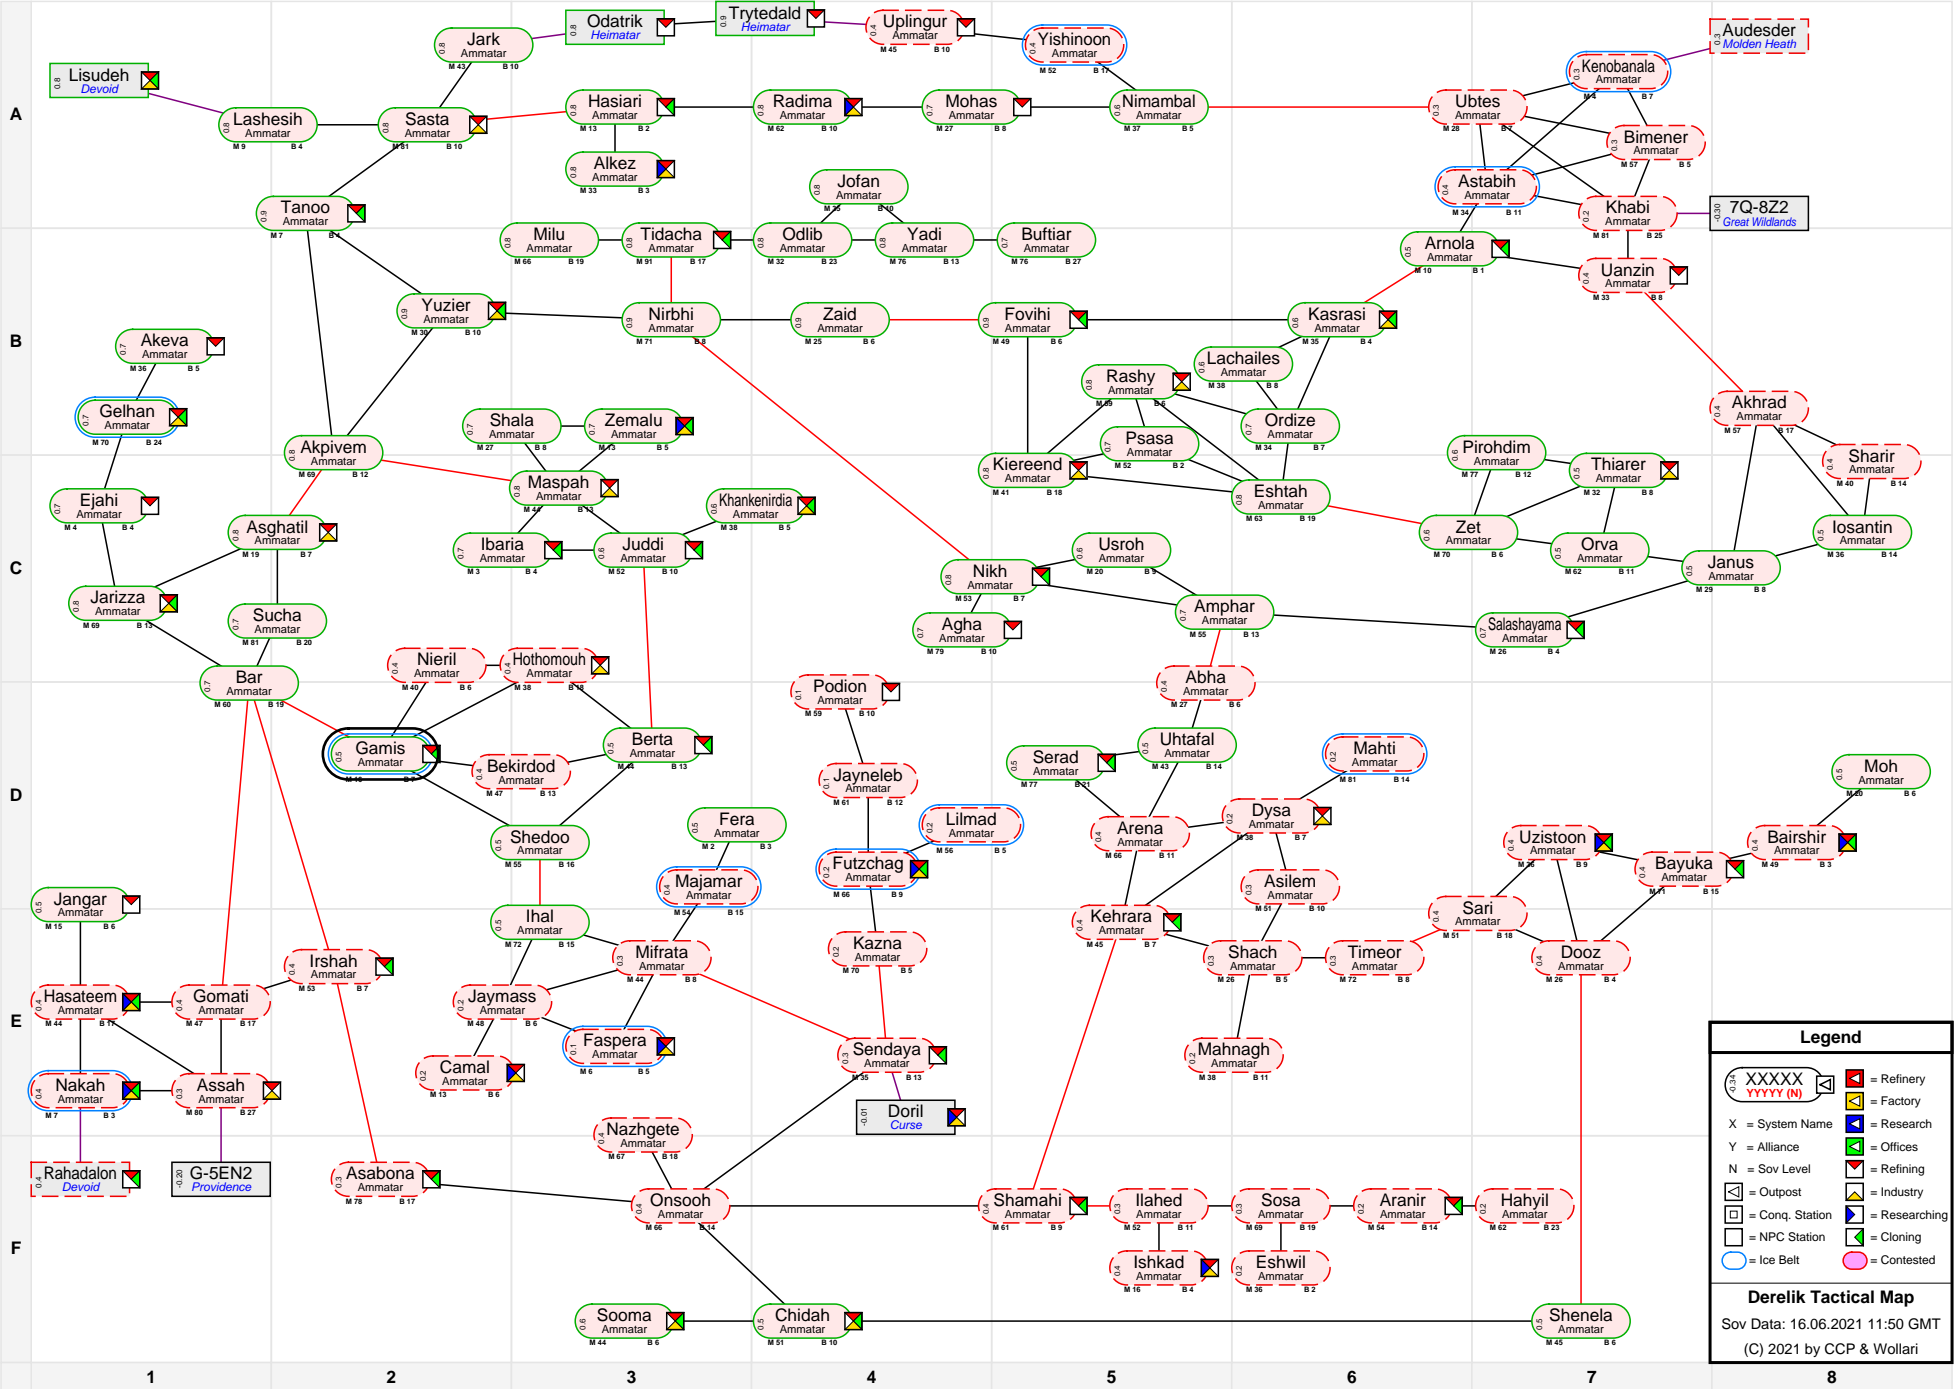

# Derelik Tactical Map

**Legend**

- XXXXX YYYYY (N) = Refinery
- X = System Name
- Y = Alliance
- N = Sov Level
- = Outpost
- = Conq. Station
- = NPC Station
- = Cloning
- = Ice Belt
- = Contested
- ⬇ = Factory
- ⬆ = Research
- ⬇ = Offices
- ⬆ = Refining
- ⬆ = Industry

**Derelik Tactical Map**  
 Sov Data: 16.06.2021 11:50 GMT  
 (C) 2021 by CCP & Wollari