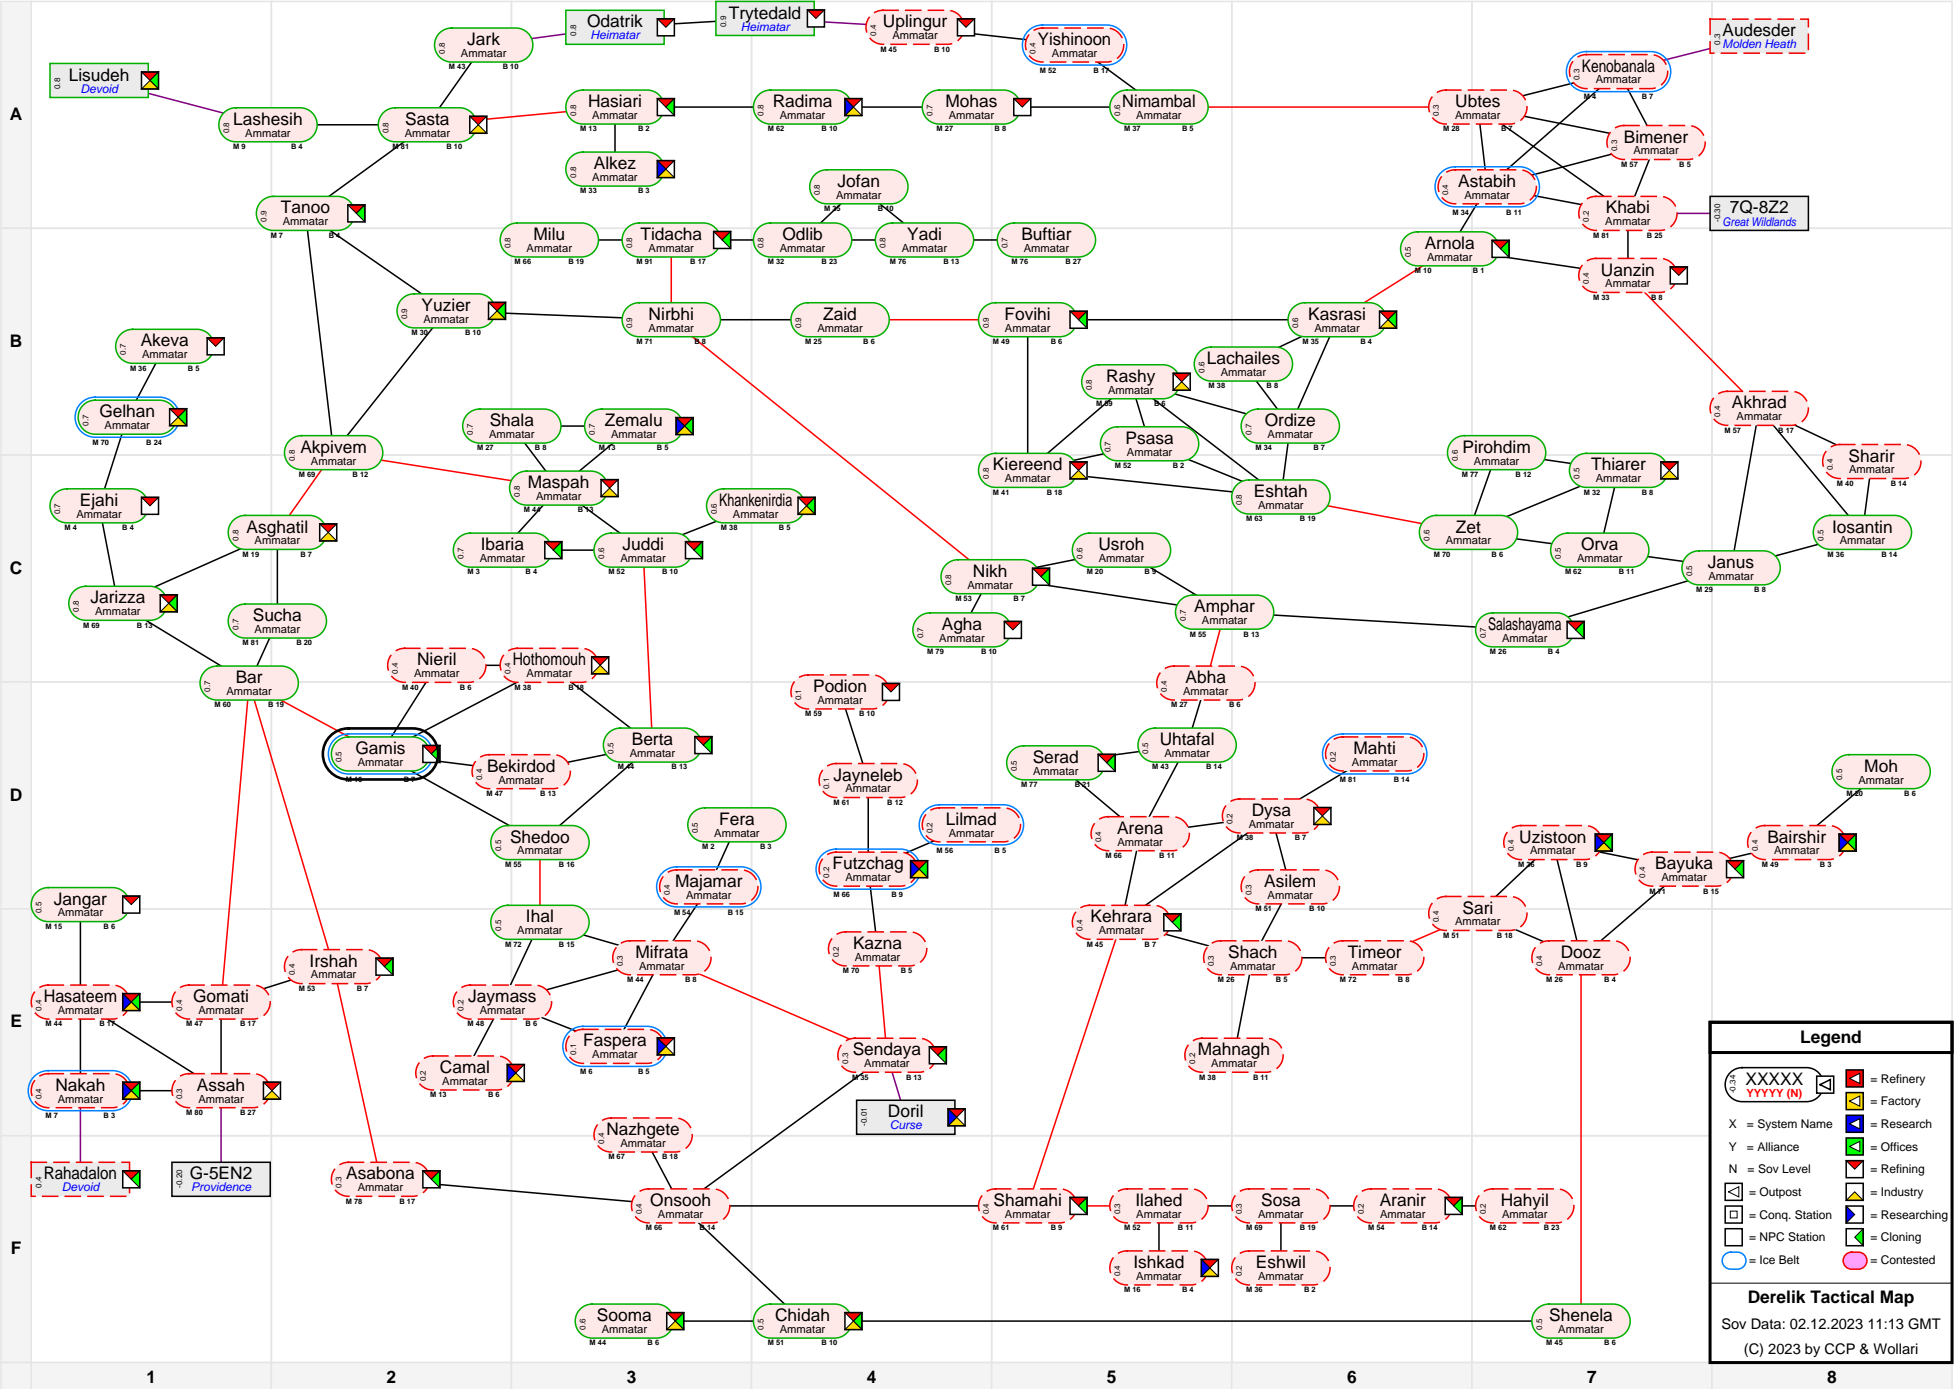

Derelik Tactical Map

Legend

- XXXXXX (M B) [Icon] = Refinery
- X (M B) [Icon] = Factory
- X (M B) [Icon] = Research
- Y (M B) [Icon] = Offices
- N (M B) [Icon] = Sov Level
- [Icon] = Refining
- [Icon] = Outpost
- [Icon] = Conq. Station
- [Icon] = Researching
- [Icon] = NPC Station
- [Icon] = Cloning
- [Icon] = Ice Belt
- [Icon] = Contested

Derelik Tactical Map
 Sov Data: 02.12.2023 11:13 GMT
 (C) 2023 by CCP & Wollari