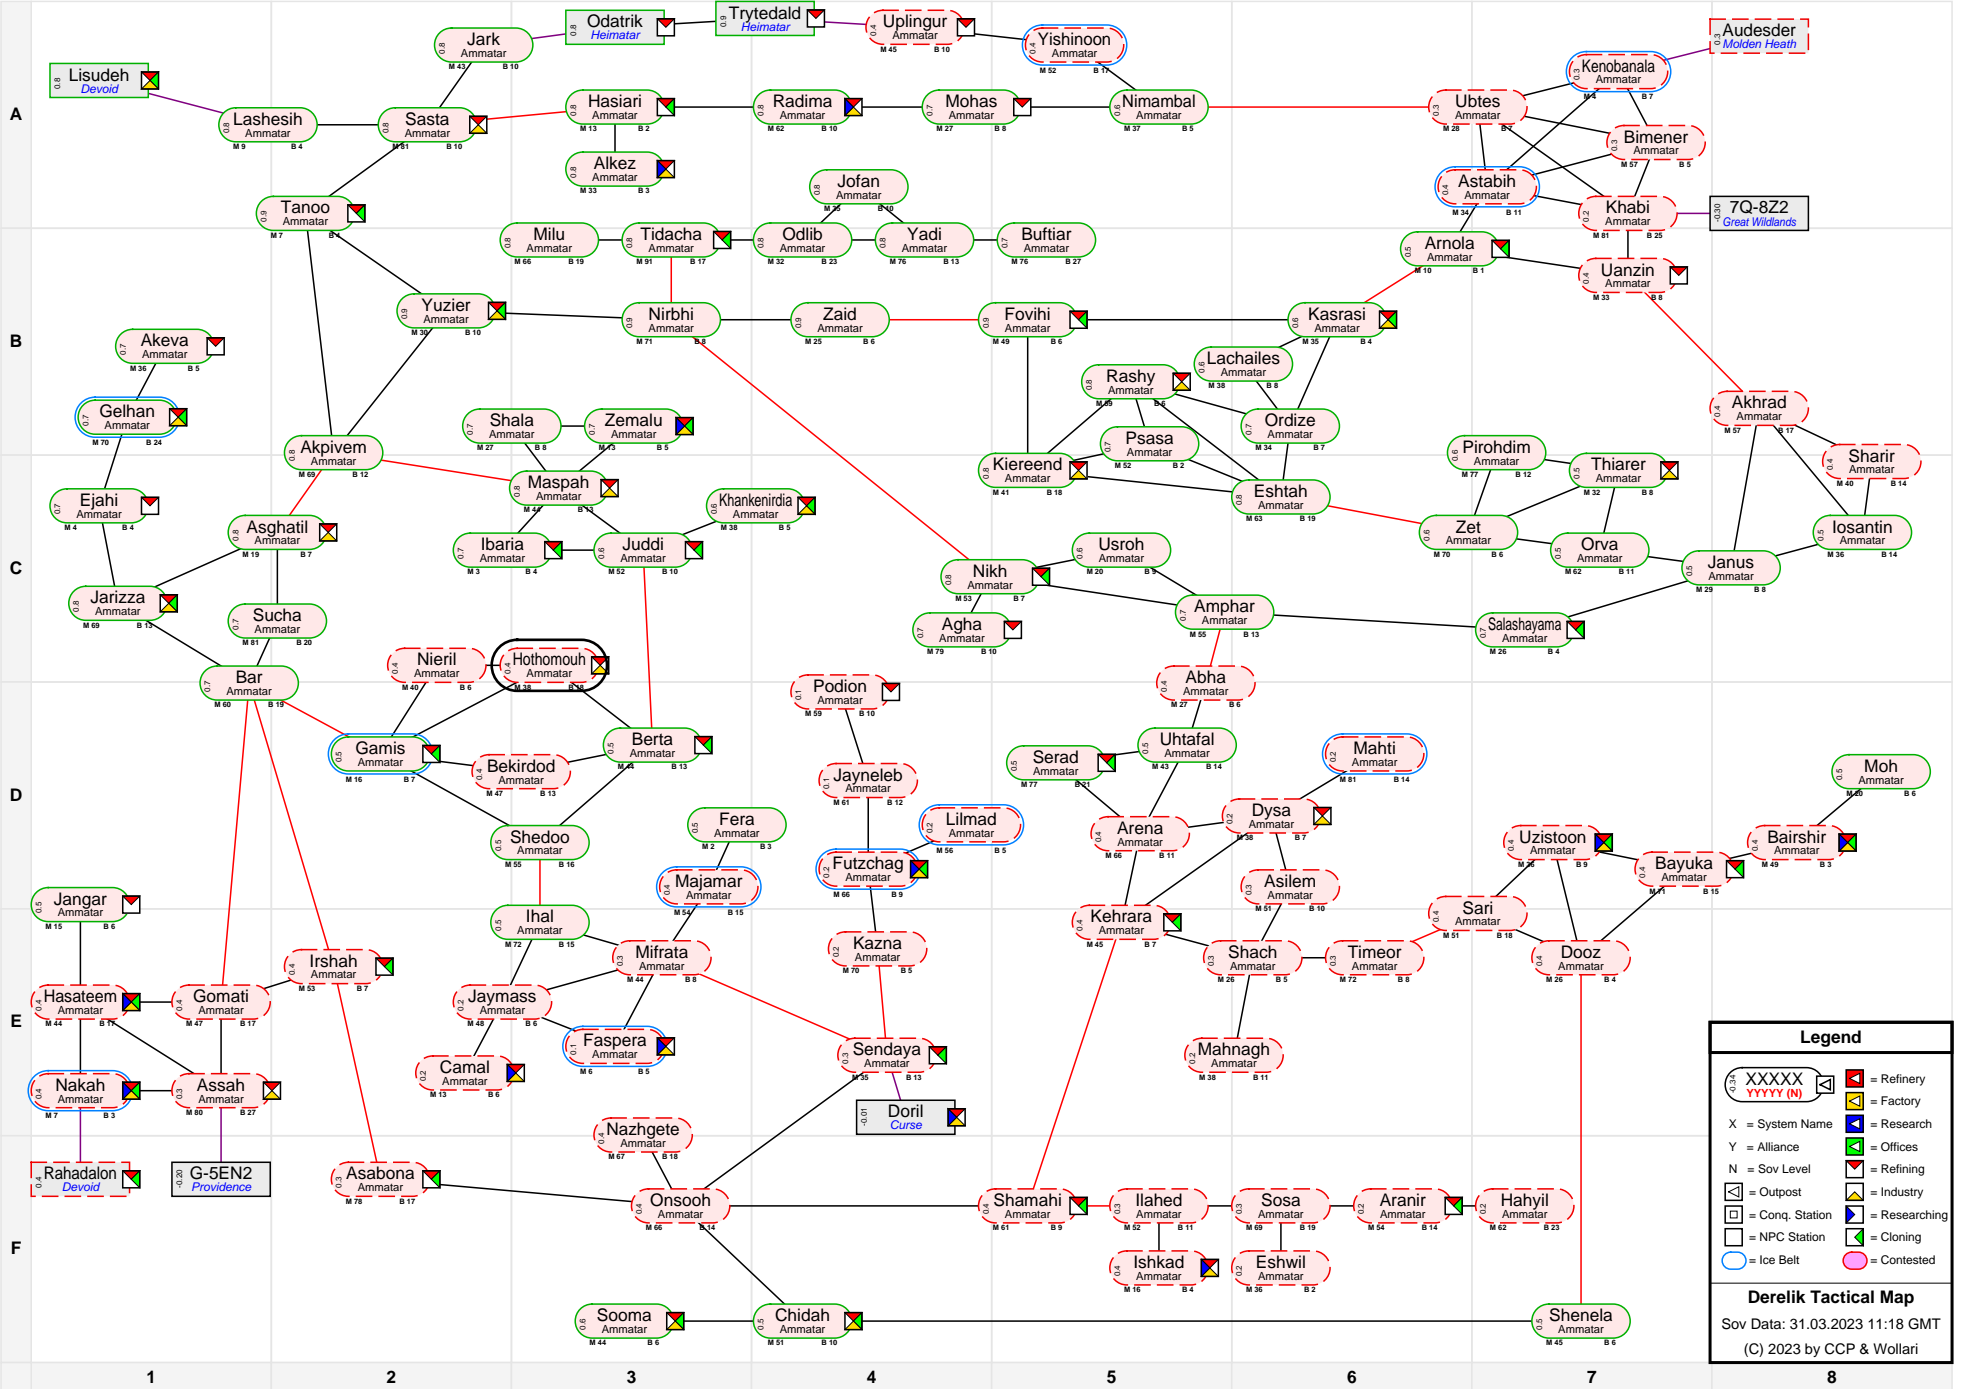

Derelik Tactical Map

Legend

- XXXXX YYYYY (N) = Refinery
- X = System Name
- Y = Alliance
- N = Sov Level
- = Outpost
- = Conq. Station
- = NPC Station
- = Ice Belt
- = Contested
- 🏭 = Factory
- 🔬 = Research
- 🏢 = Offices
- 🏠 = Refining
- 🏗️ = Industry
- 📡 = Cloning

Derelik Tactical Map
 Sov Data: 31.03.2023 11:18 GMT
 (C) 2023 by CCP & Wollari