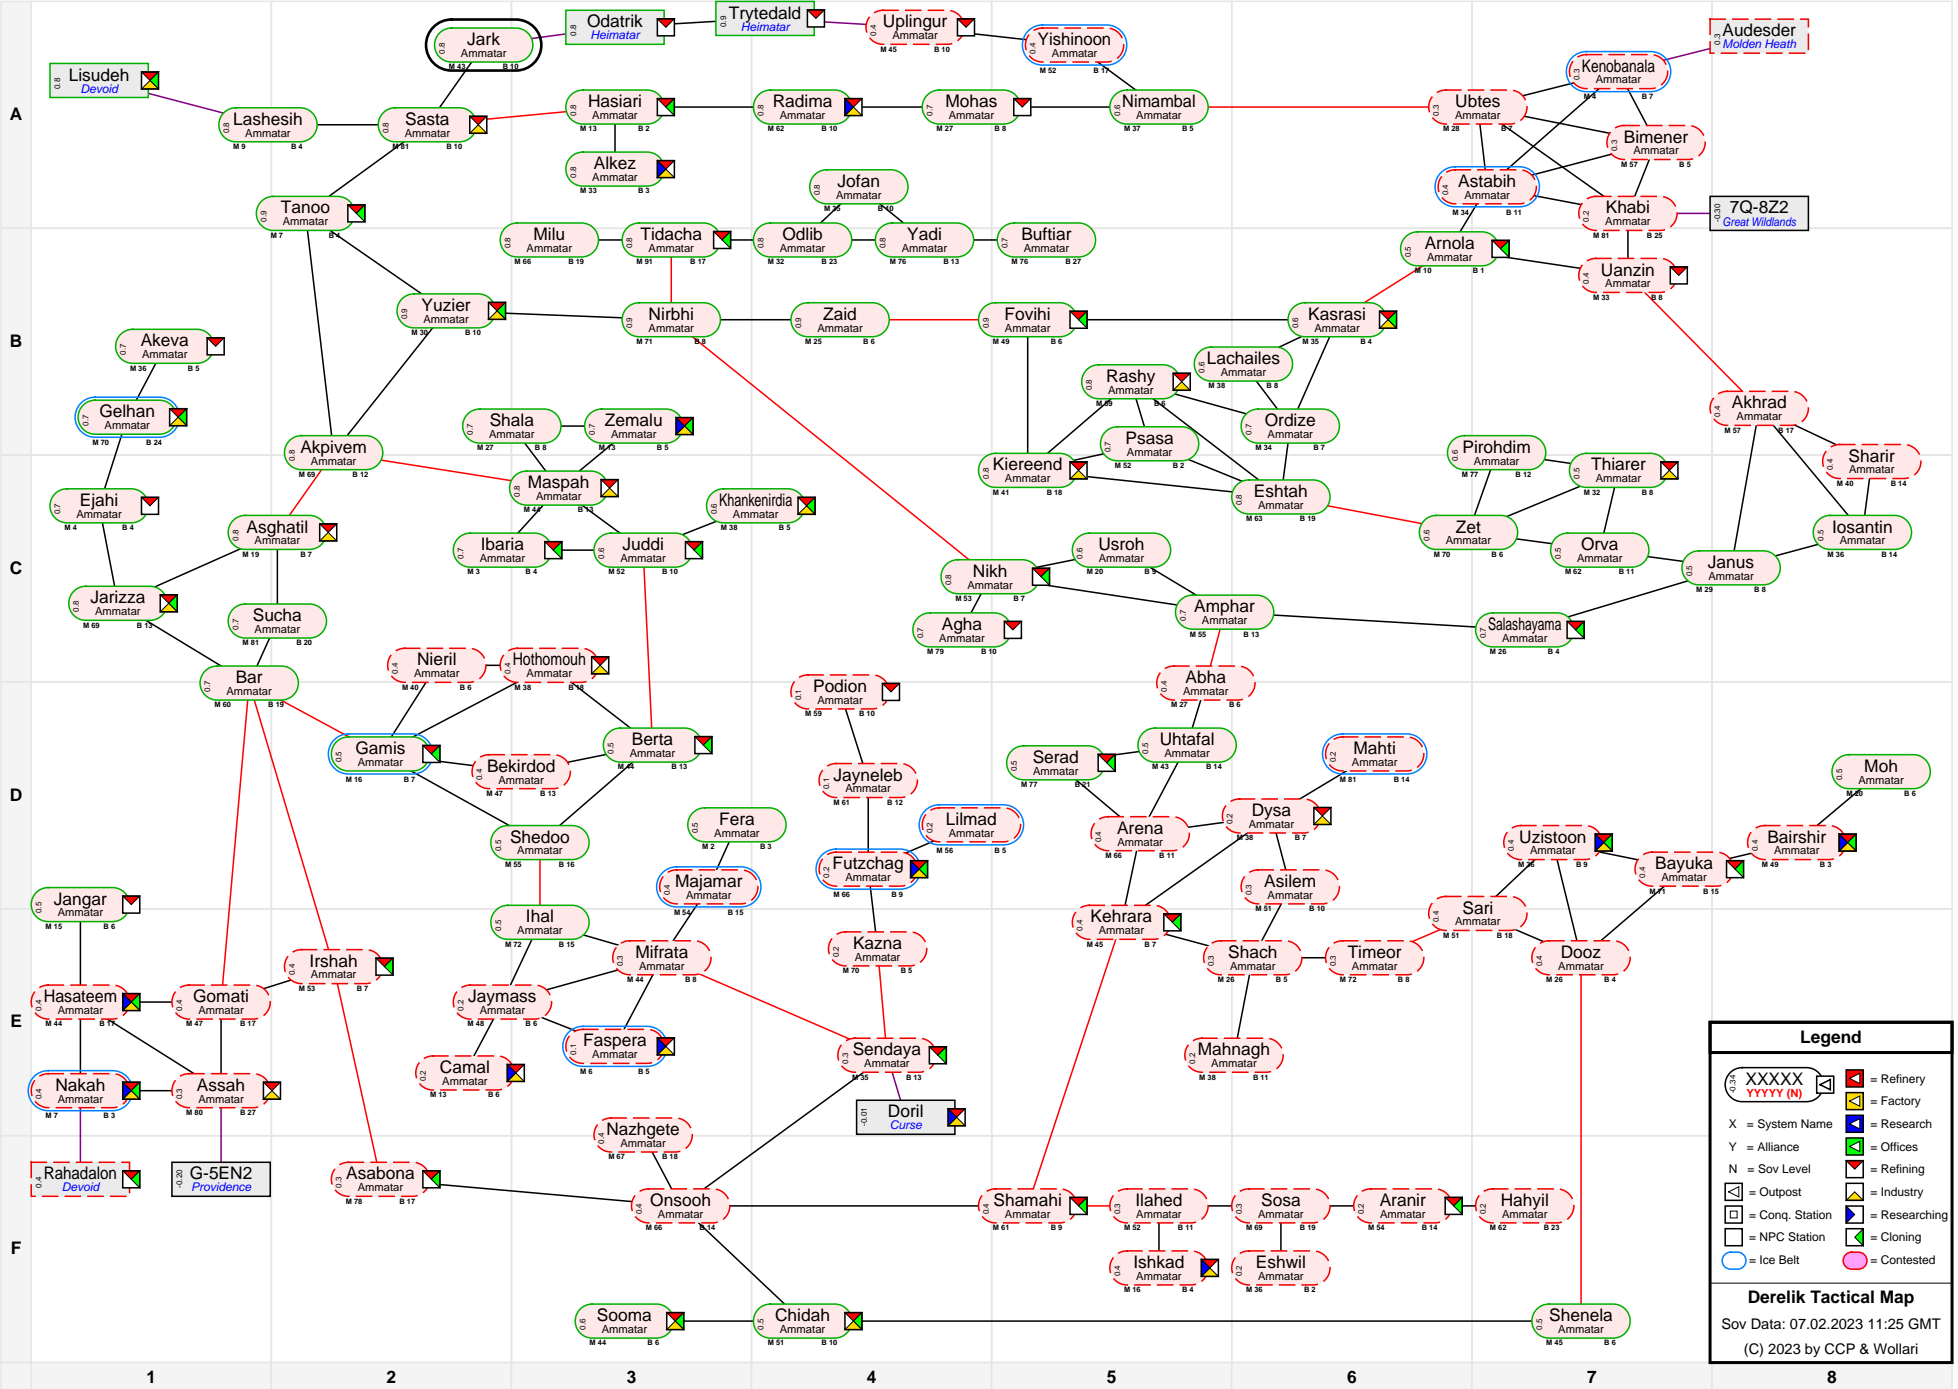

Derelik Tactical Map

Legend

- XXXXXX YYYYYY (N) = System Name
- X = Alliance
- Y = System Name
- N = Sov Level
- [Icon] = Outpost
- [Icon] = Conq. Station
- [Icon] = NPC Station
- [Icon] = Refinery
- [Icon] = Offices
- [Icon] = Research
- [Icon] = Industry
- [Icon] = Researching
- [Icon] = Cloning
- [Icon] = Ice Belt
- [Icon] = Contested

Derelik Tactical Map
 Sov Data: 07.02.2023 11:25 GMT
 (C) 2023 by CCP & Wollari