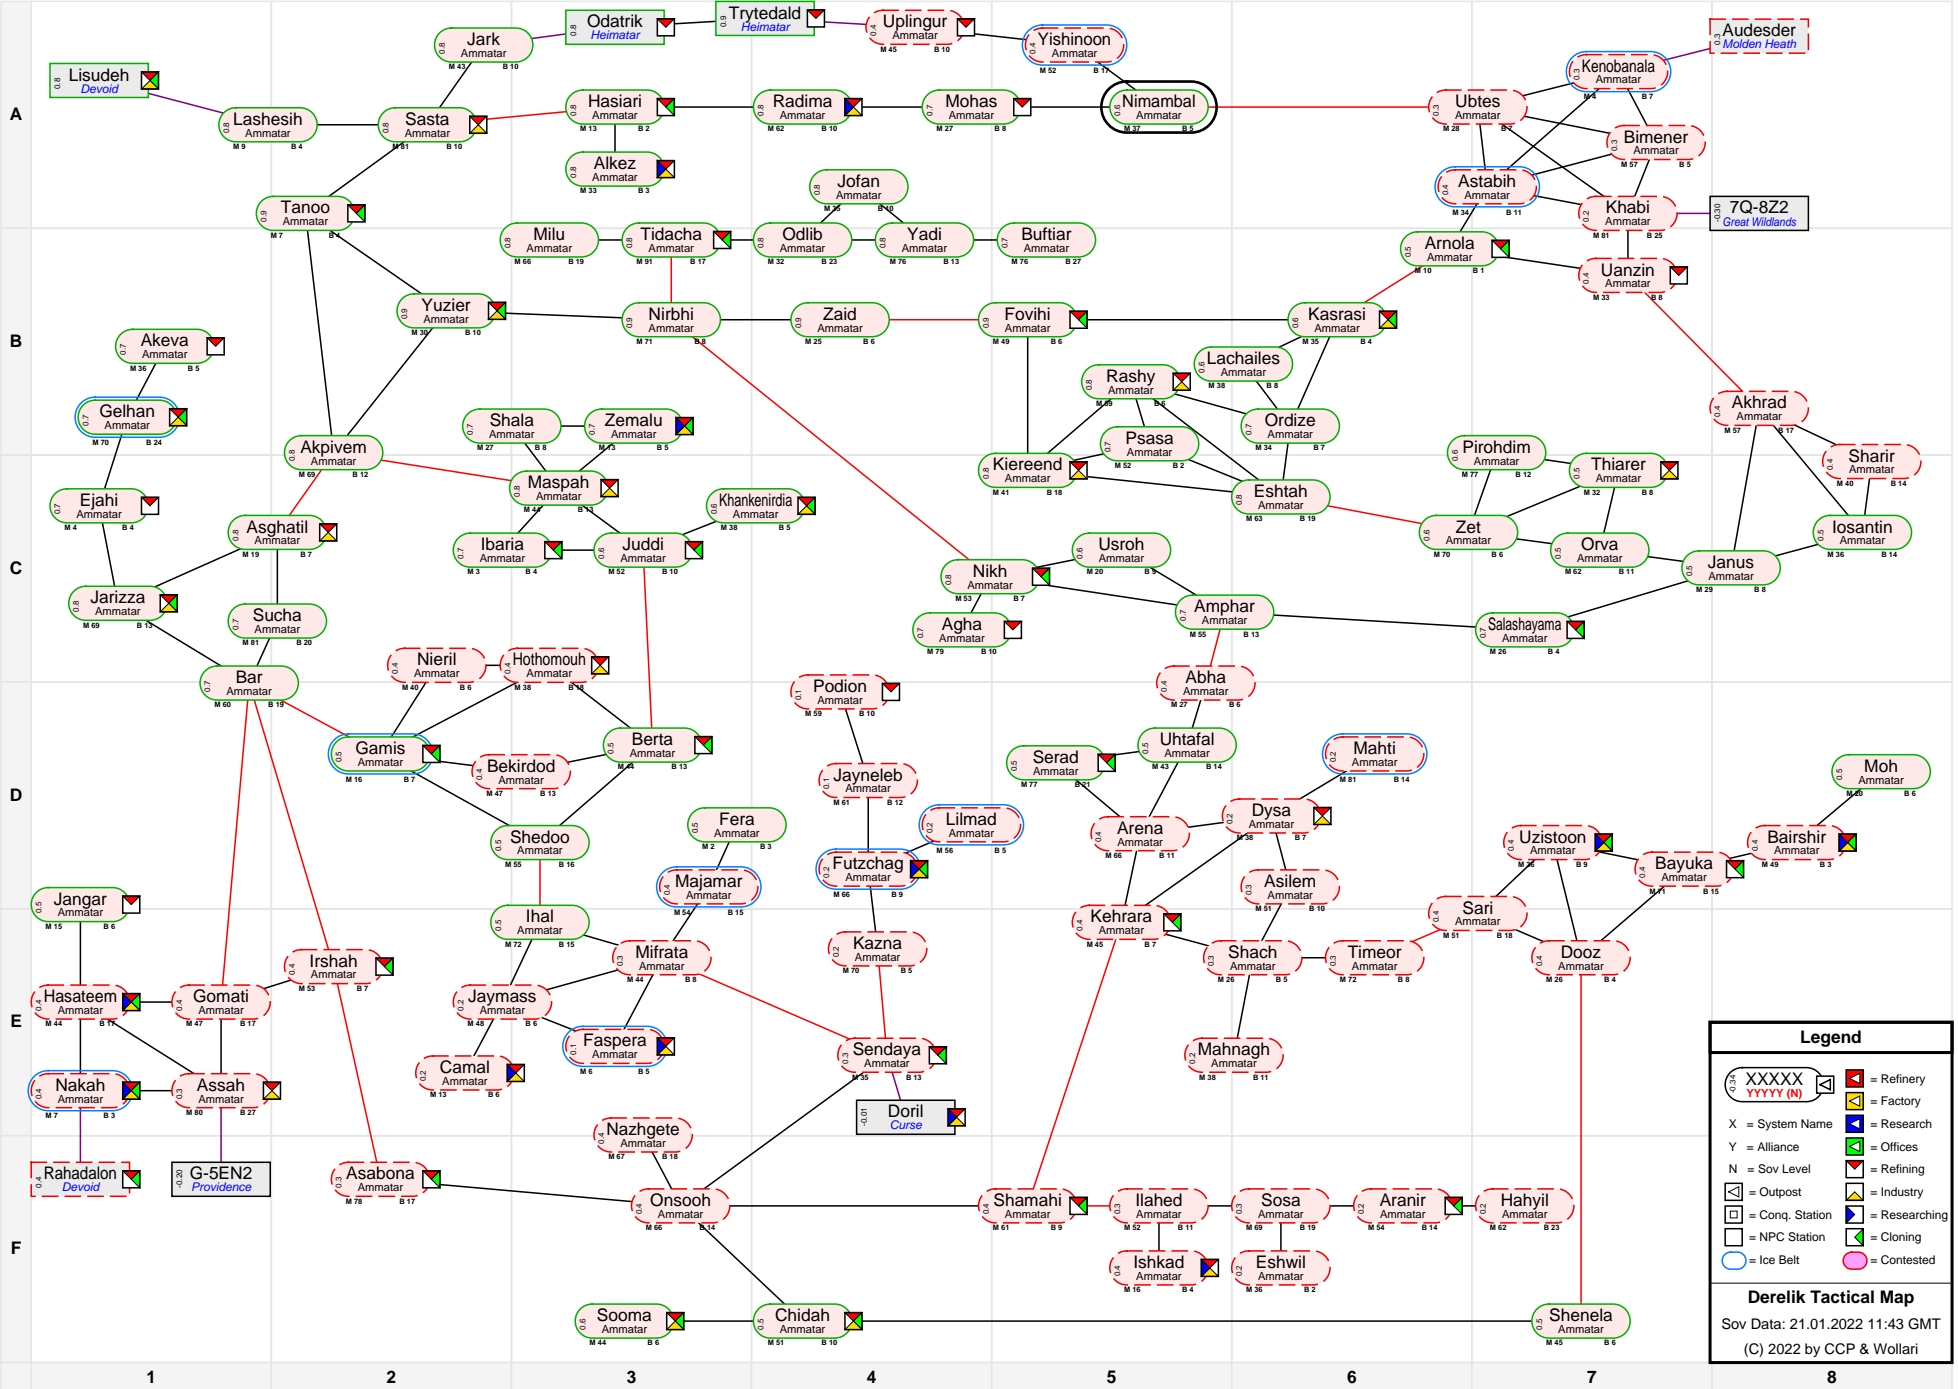

Derelik Tactical Map

Legend

- XXXXXX YYYYYY (N) = Refinery
- X = System Name
- Y = Alliance
- N = Sov Level
- = Outpost
- = Conq. Station
- = NPC Station
- = Ice Belt
- = Contested
- ⬇️ = Factory
- ⬆️ = Research
- ⬇️ = Offices
- ⬆️ = Refining
- ⬆️ = Industry
- ⬆️ = Cloning

Derelik Tactical Map
 Sov Data: 21.01.2022 11:43 GMT
 (C) 2022 by CCP & Wollari