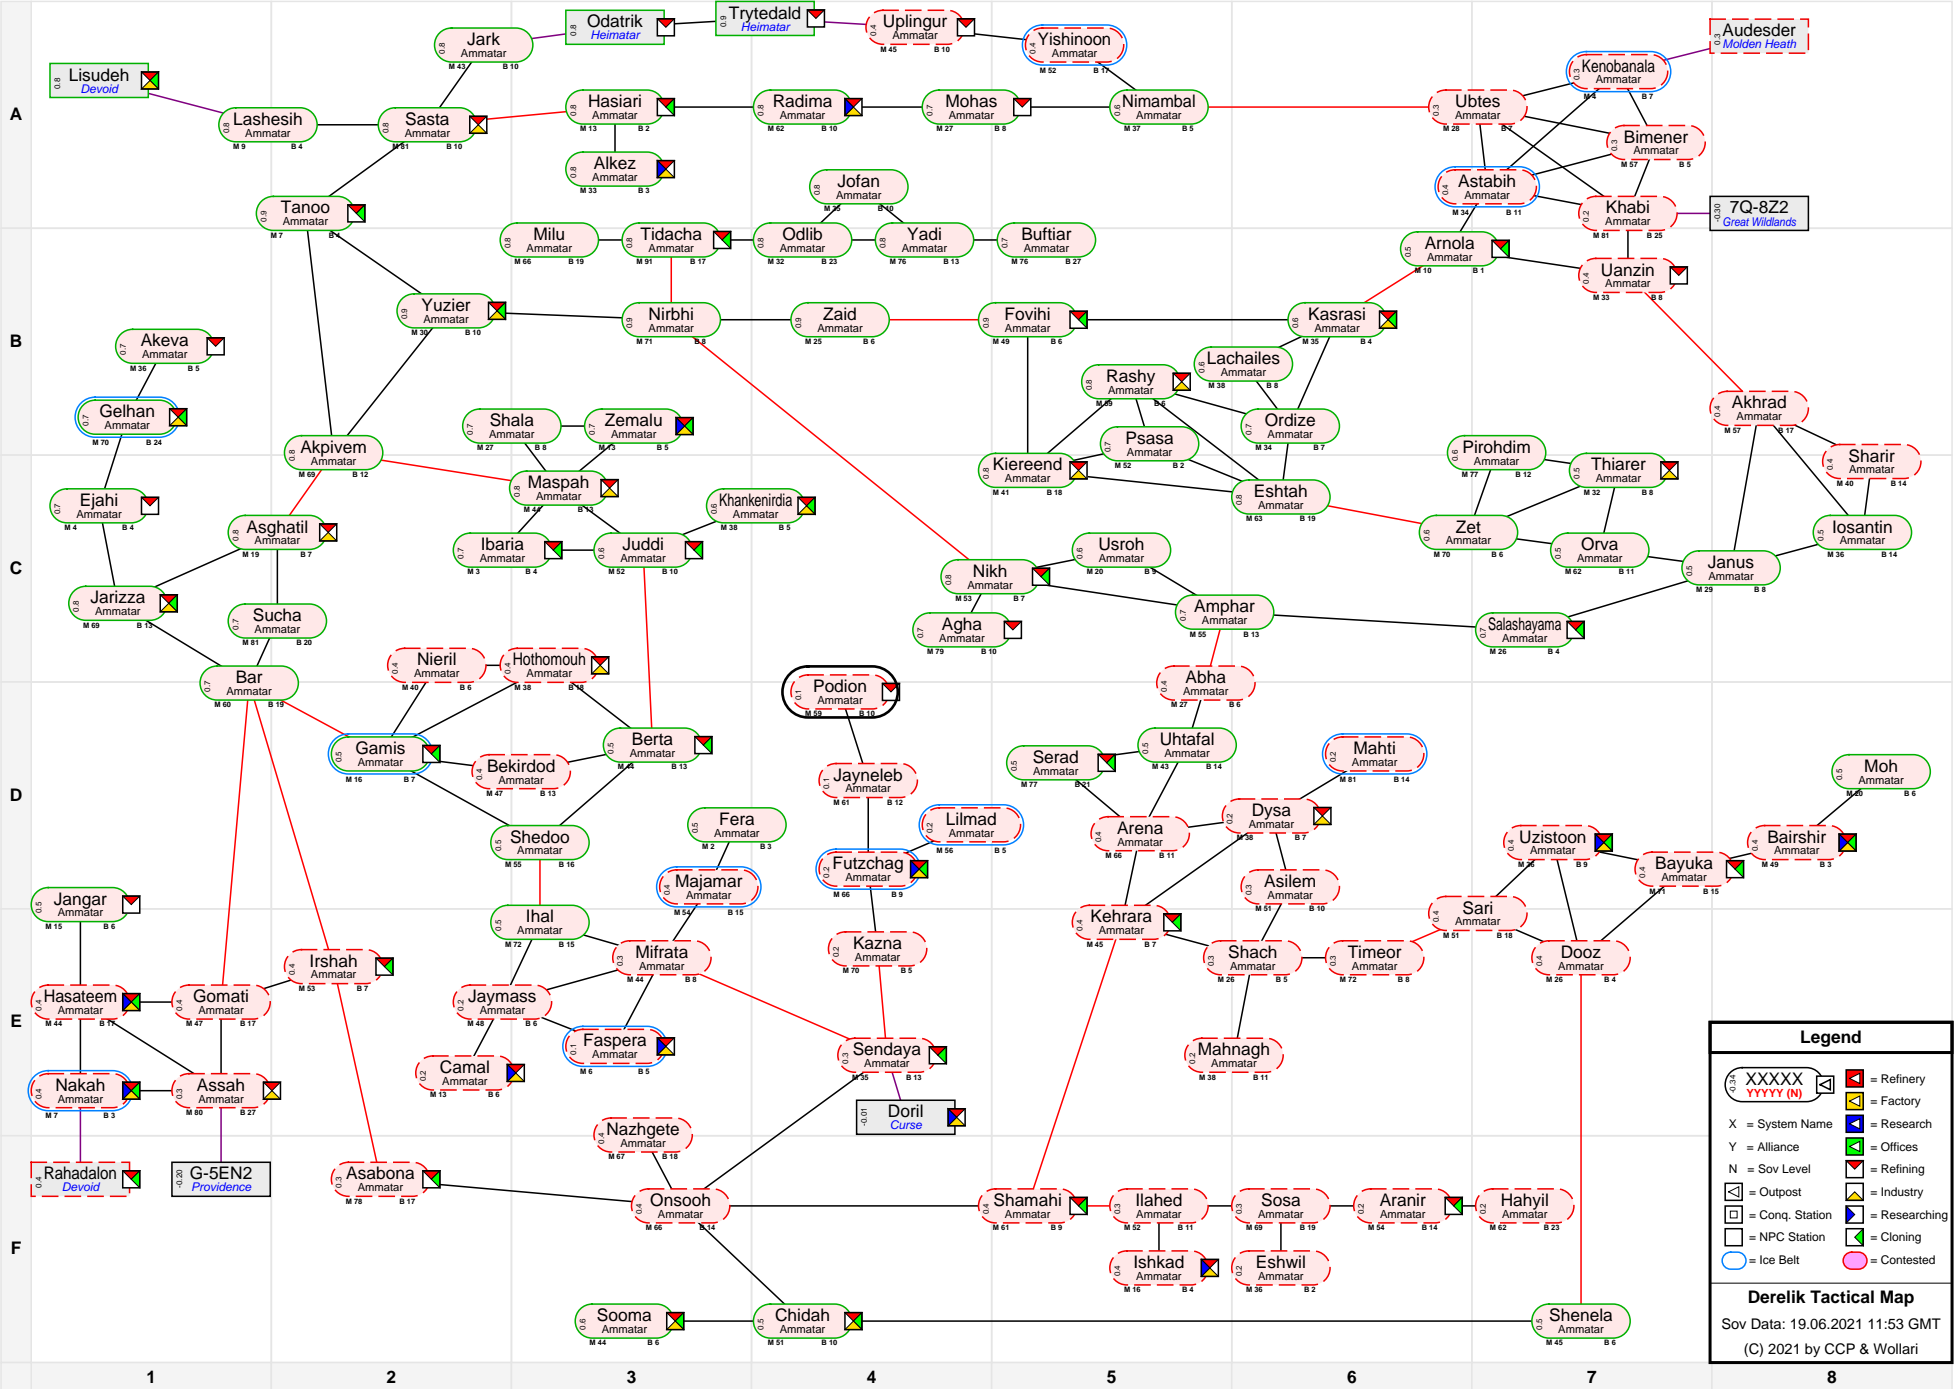

Derelik Tactical Map

Legend

- XXXXXX YYYYYY (N) = Refinery
- X = System Name
- Y = Alliance
- N = Sov Level
- = Outpost
- = Conq. Station
- = NPC Station
- = Ice Belt
- = Contested
- ⬇️ = Factory
- ⬆️ = Research
- ⬇️ = Offices
- ⬆️ = Refining
- ⬆️ = Industry
- ⬆️ = Cloning

Derelik Tactical Map
 Sov Data: 19.06.2021 11:53 GMT
 (C) 2021 by CCP & Wollari