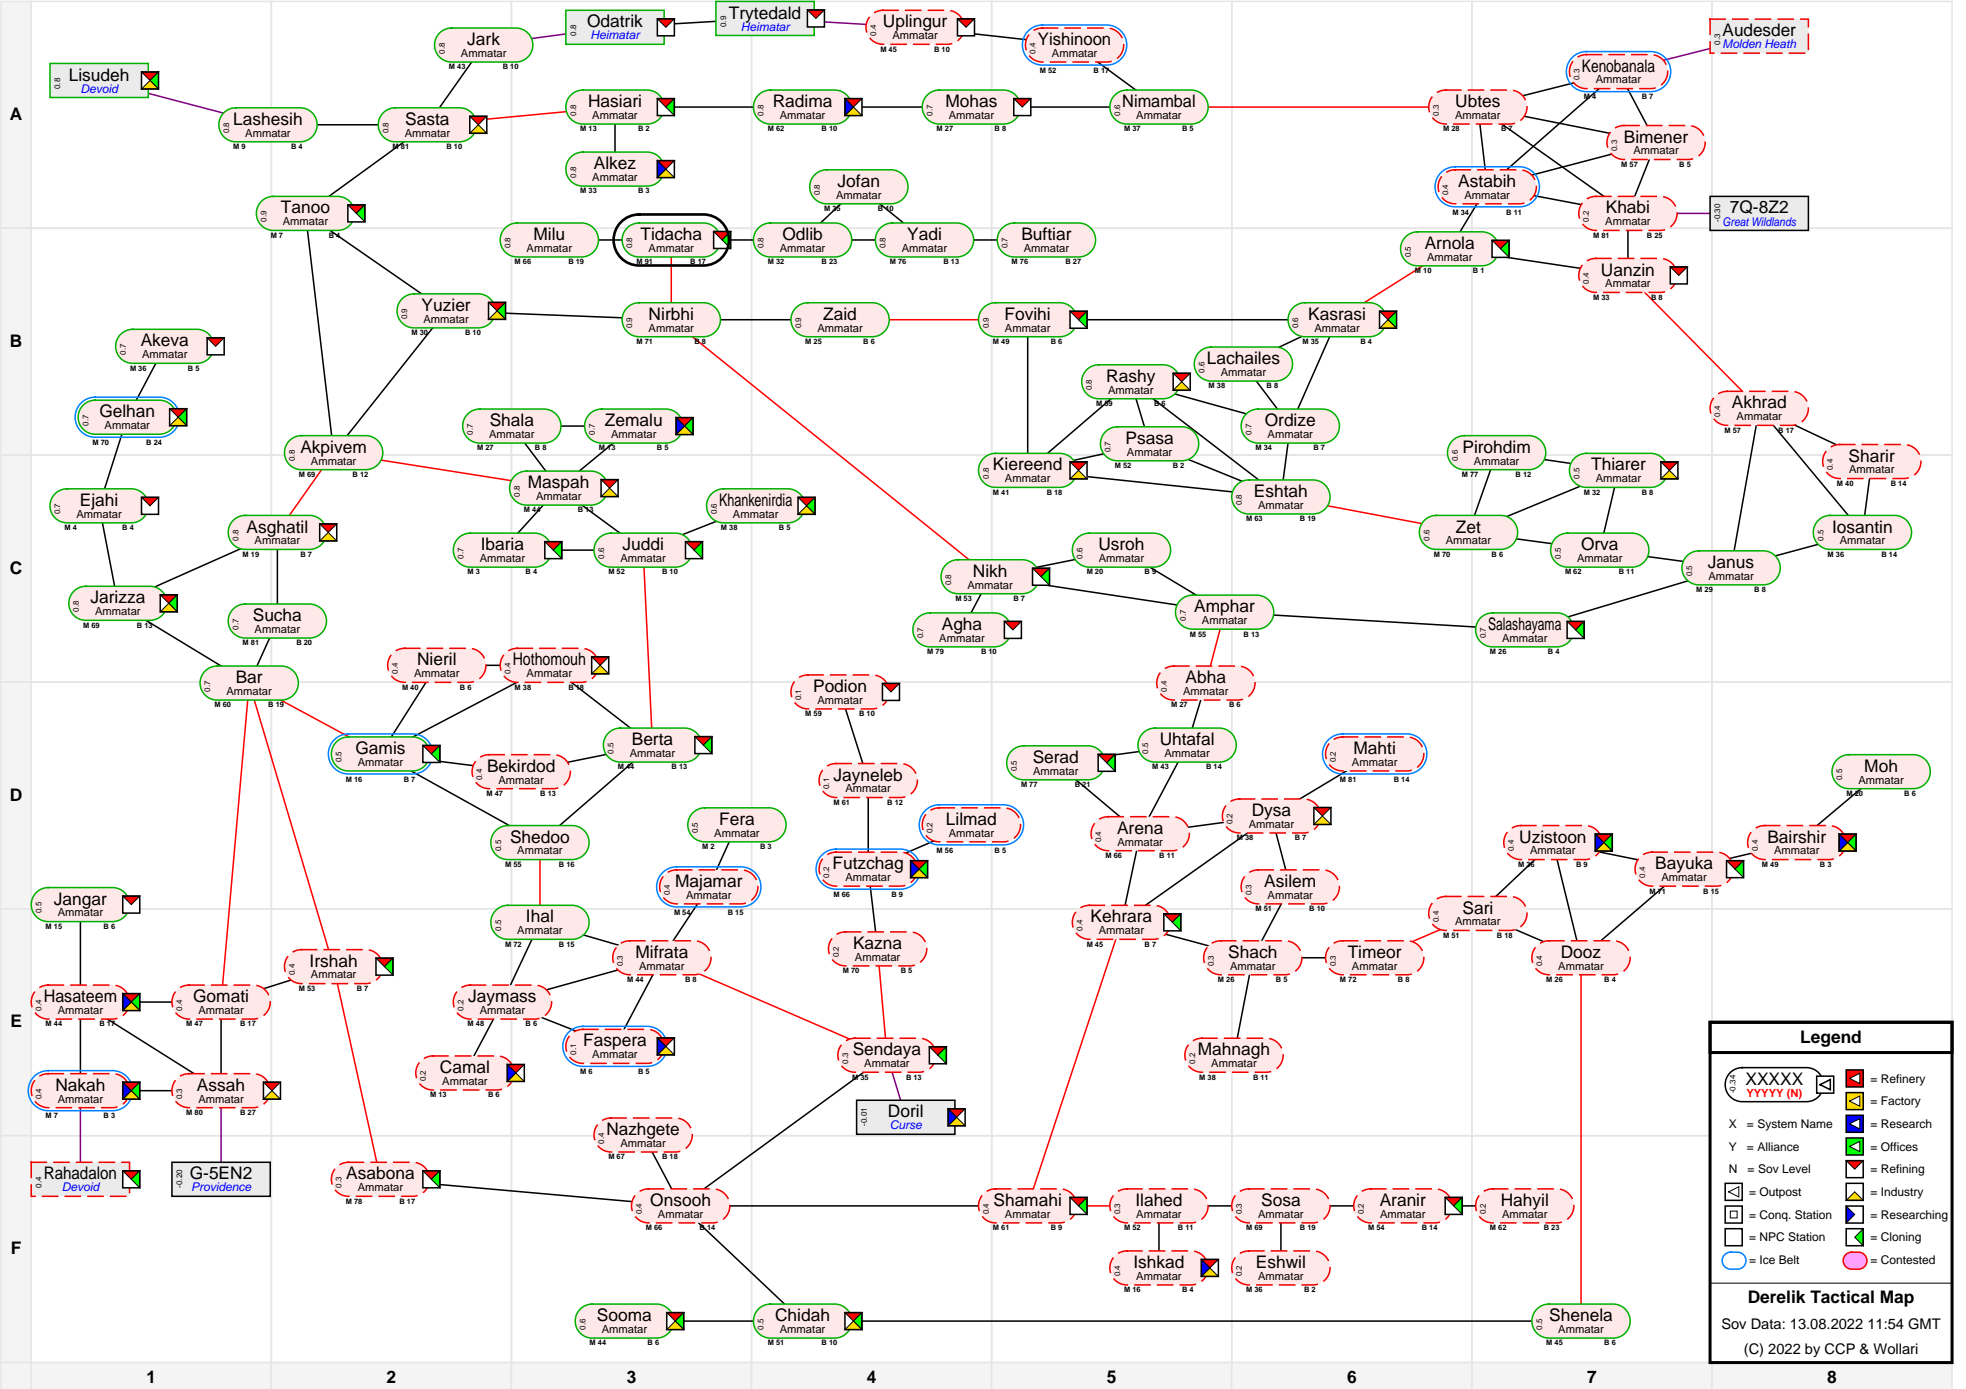

# Derelik Tactical Map

**Legend**

- XXXXX YYYYY (N) [Icon] = Refinery
- X [Icon] = System Name
- Y [Icon] = Alliance
- N [Icon] = Sov Level
- [Icon] = Outpost
- [Icon] = Conq. Station
- [Icon] = NPC Station
- [Icon] = Research
- [Icon] = Offices
- [Icon] = Refining
- [Icon] = Industry
- [Icon] = Researching
- [Icon] = Cloning
- [Icon] = Contested

**Derelik Tactical Map**  
 Sov Data: 13.08.2022 11:54 GMT  
 (C) 2022 by CCP & Wollari