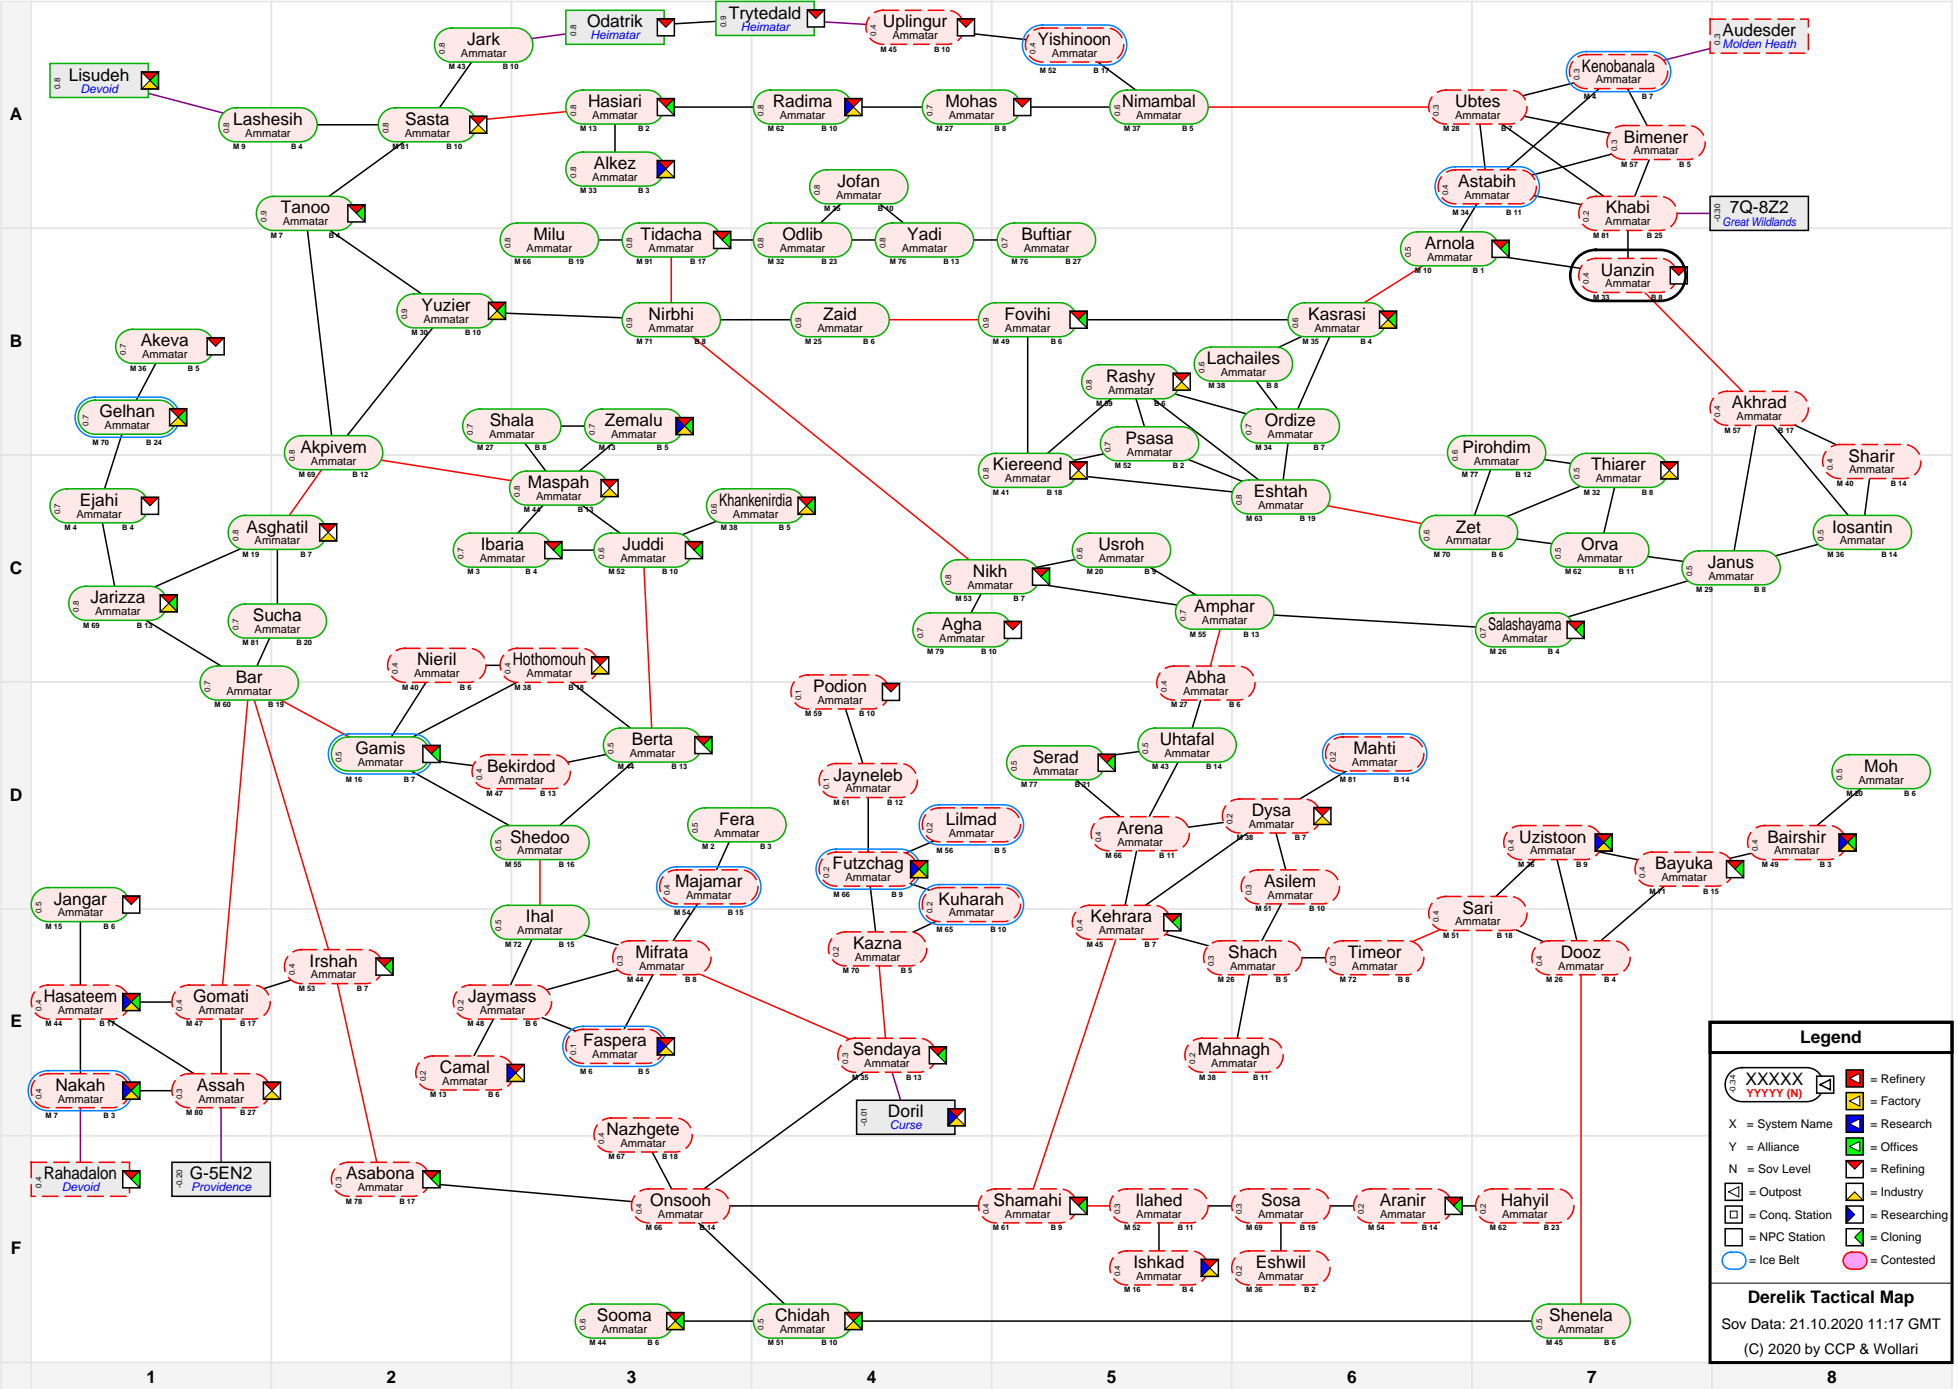

# Derelik Tactical Map

**Legend**

- XXXXXX YYYYY (N) = Refinery
- X = System Name
- Y = Alliance
- N = Sov Level
- = Outpost
- = Conq. Station
- = NPC Station
- = Ice Belt
- = Contested
- ⬇️ = Factory
- ⬆️ = Research
- ⬇️ = Offices
- ⬆️ = Refining
- ⬇️ = Industry
- ⬆️ = Cloning

**Derelik Tactical Map**  
 Sov Data: 21.10.2020 11:17 GMT  
 (C) 2020 by CCP & Wollari