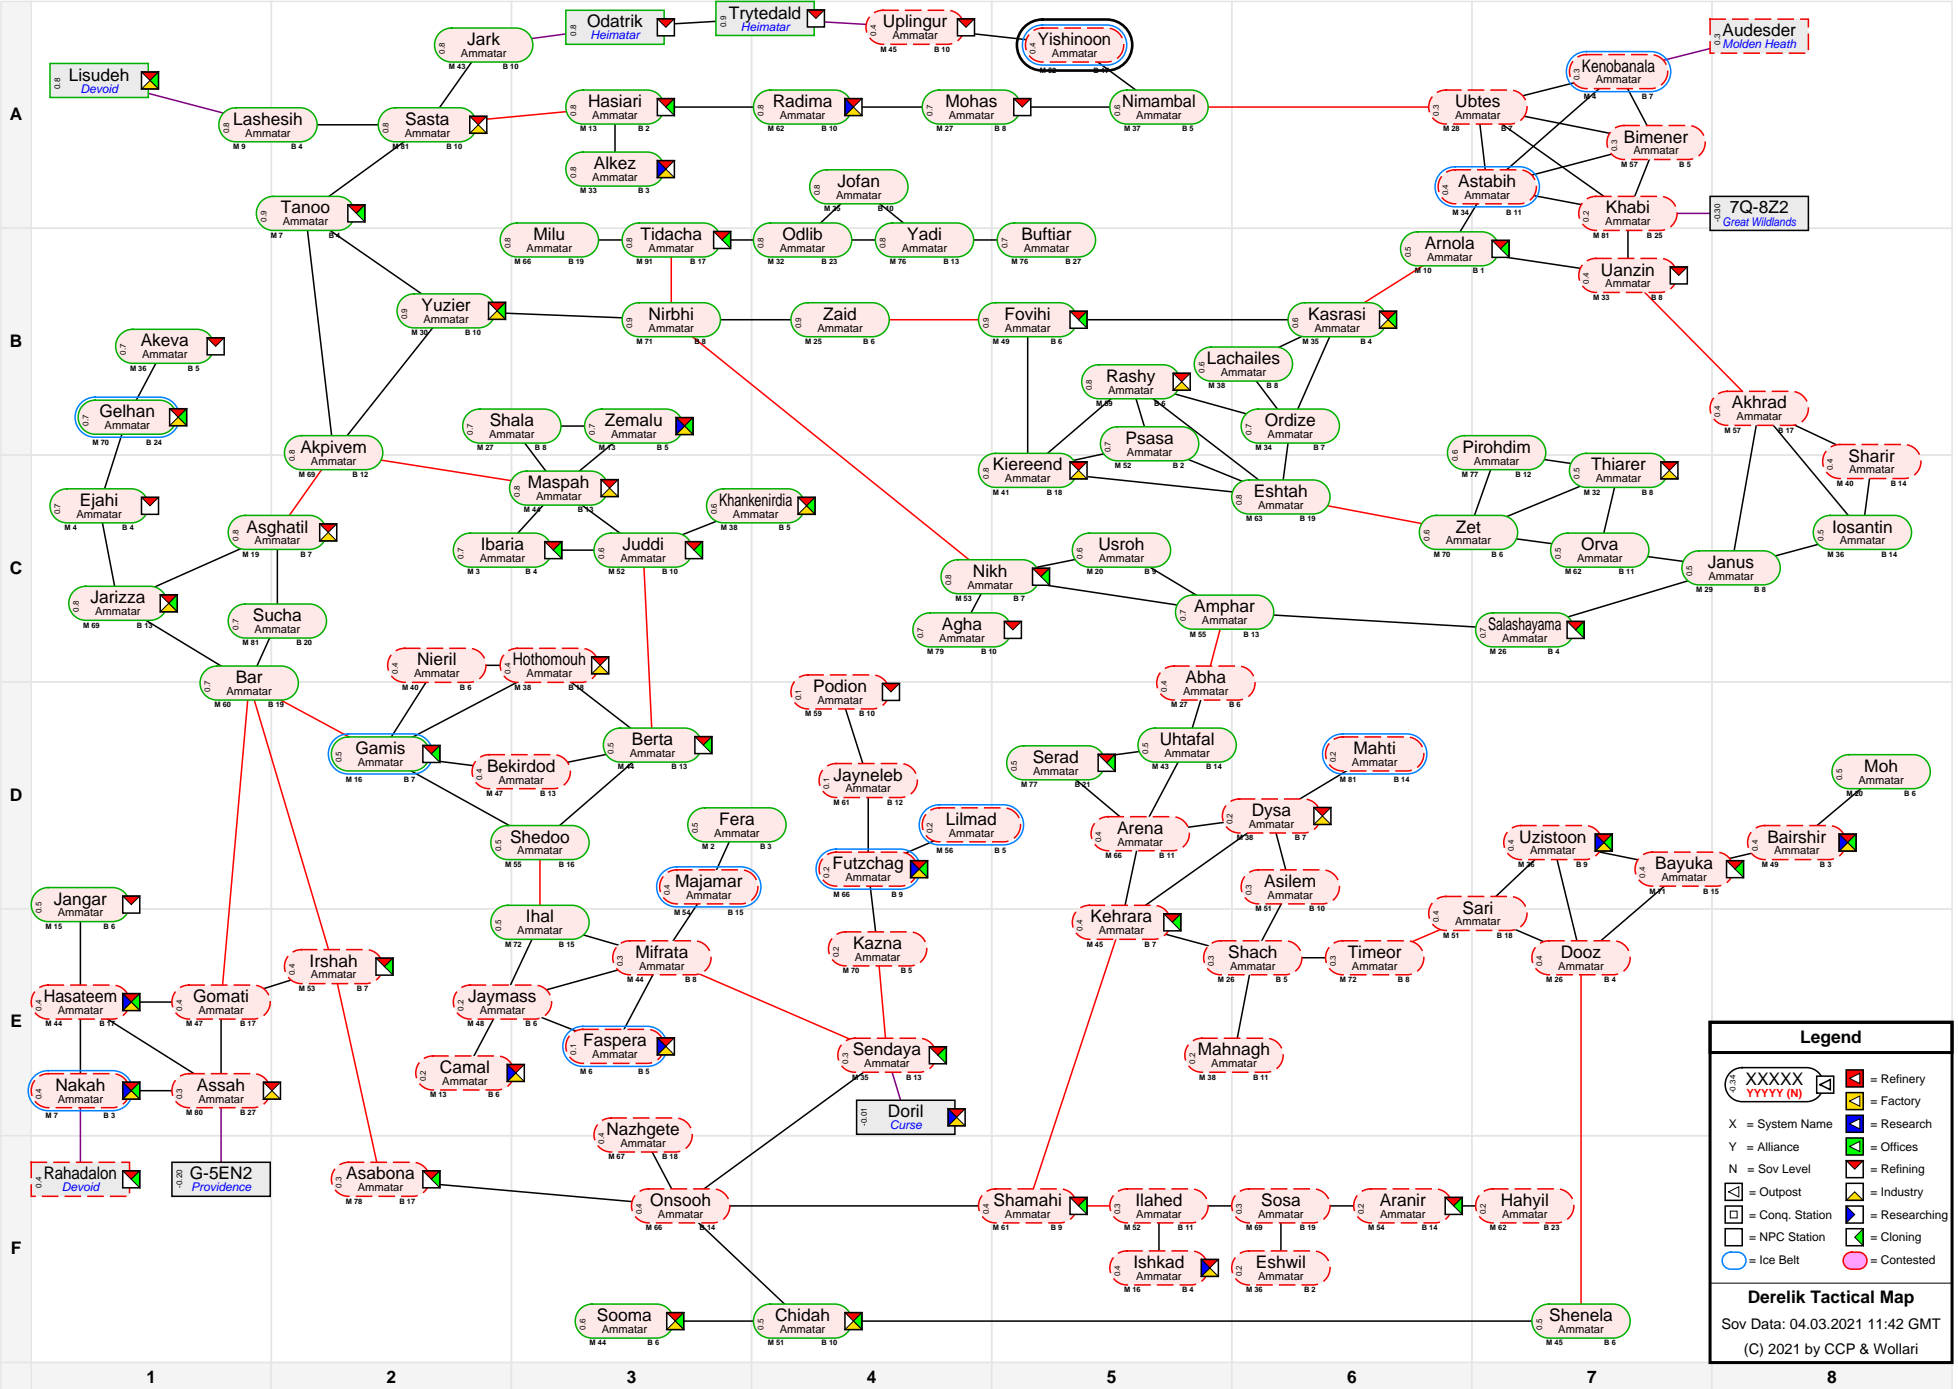

Derelik Tactical Map

Legend

- XXXXXX (with M, B) = Refinery
- XXXXXX (with M, B) (with Y, Y, Y, Y, N) = Factory
- X = System Name
- Y = Alliance
- N = Sov Level
- = Outpost
- = Conq. Station
- = NPC Station
- = Ice Belt
- = Contested
- (with X) = Research
- (with Y) = Offices
- (with N) = Refining
- (with O) = Industry
- (with C) = Researching
- (with Cl) = Cloning

Derelik Tactical Map
 Sov Data: 04.03.2021 11:42 GMT
 (C) 2021 by CCP & Wollari