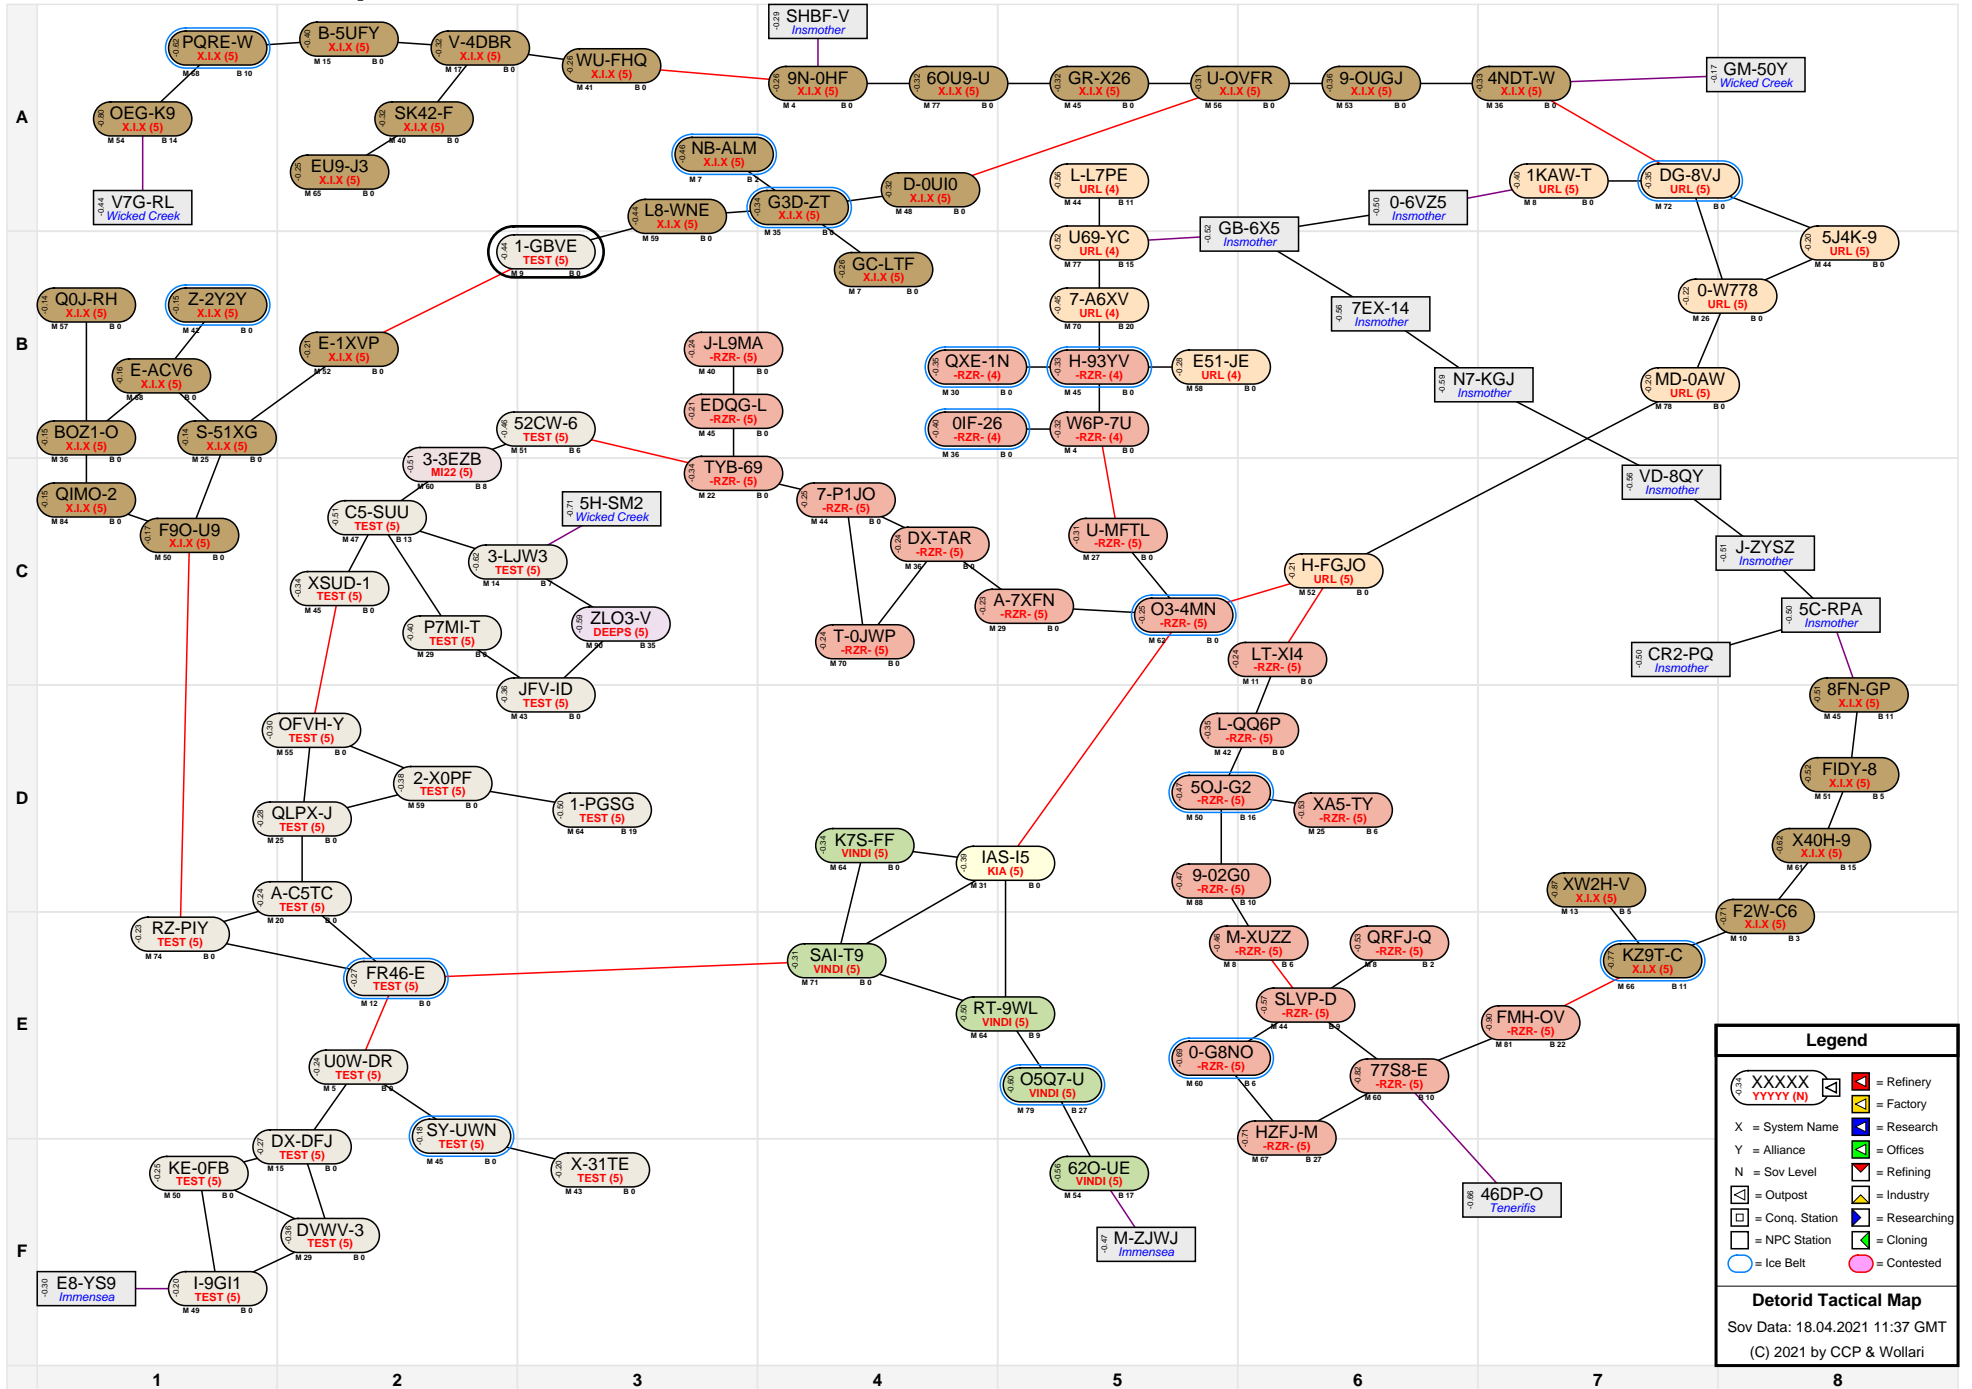

# Detorid Tactical Map

**Legend**

- XXXXX (red square) = Refinery
- YYYYY (yellow triangle) = Factory
- X (green square) = Research
- Y (blue square) = Offices
- N (white square) = NPC Station
- N (red square) = Refining
- (white square with red border) = Outpost
- (white square with blue border) = Conq. Station
- (white square with green border) = Researching
- (white square with purple border) = Cloning
- (pink circle) = Contested
- (blue circle) = Ice Belt

**Detorid Tactical Map**  
 Sov Data: 18.04.2021 11:37 GMT  
 (C) 2021 by CCP & Wollari