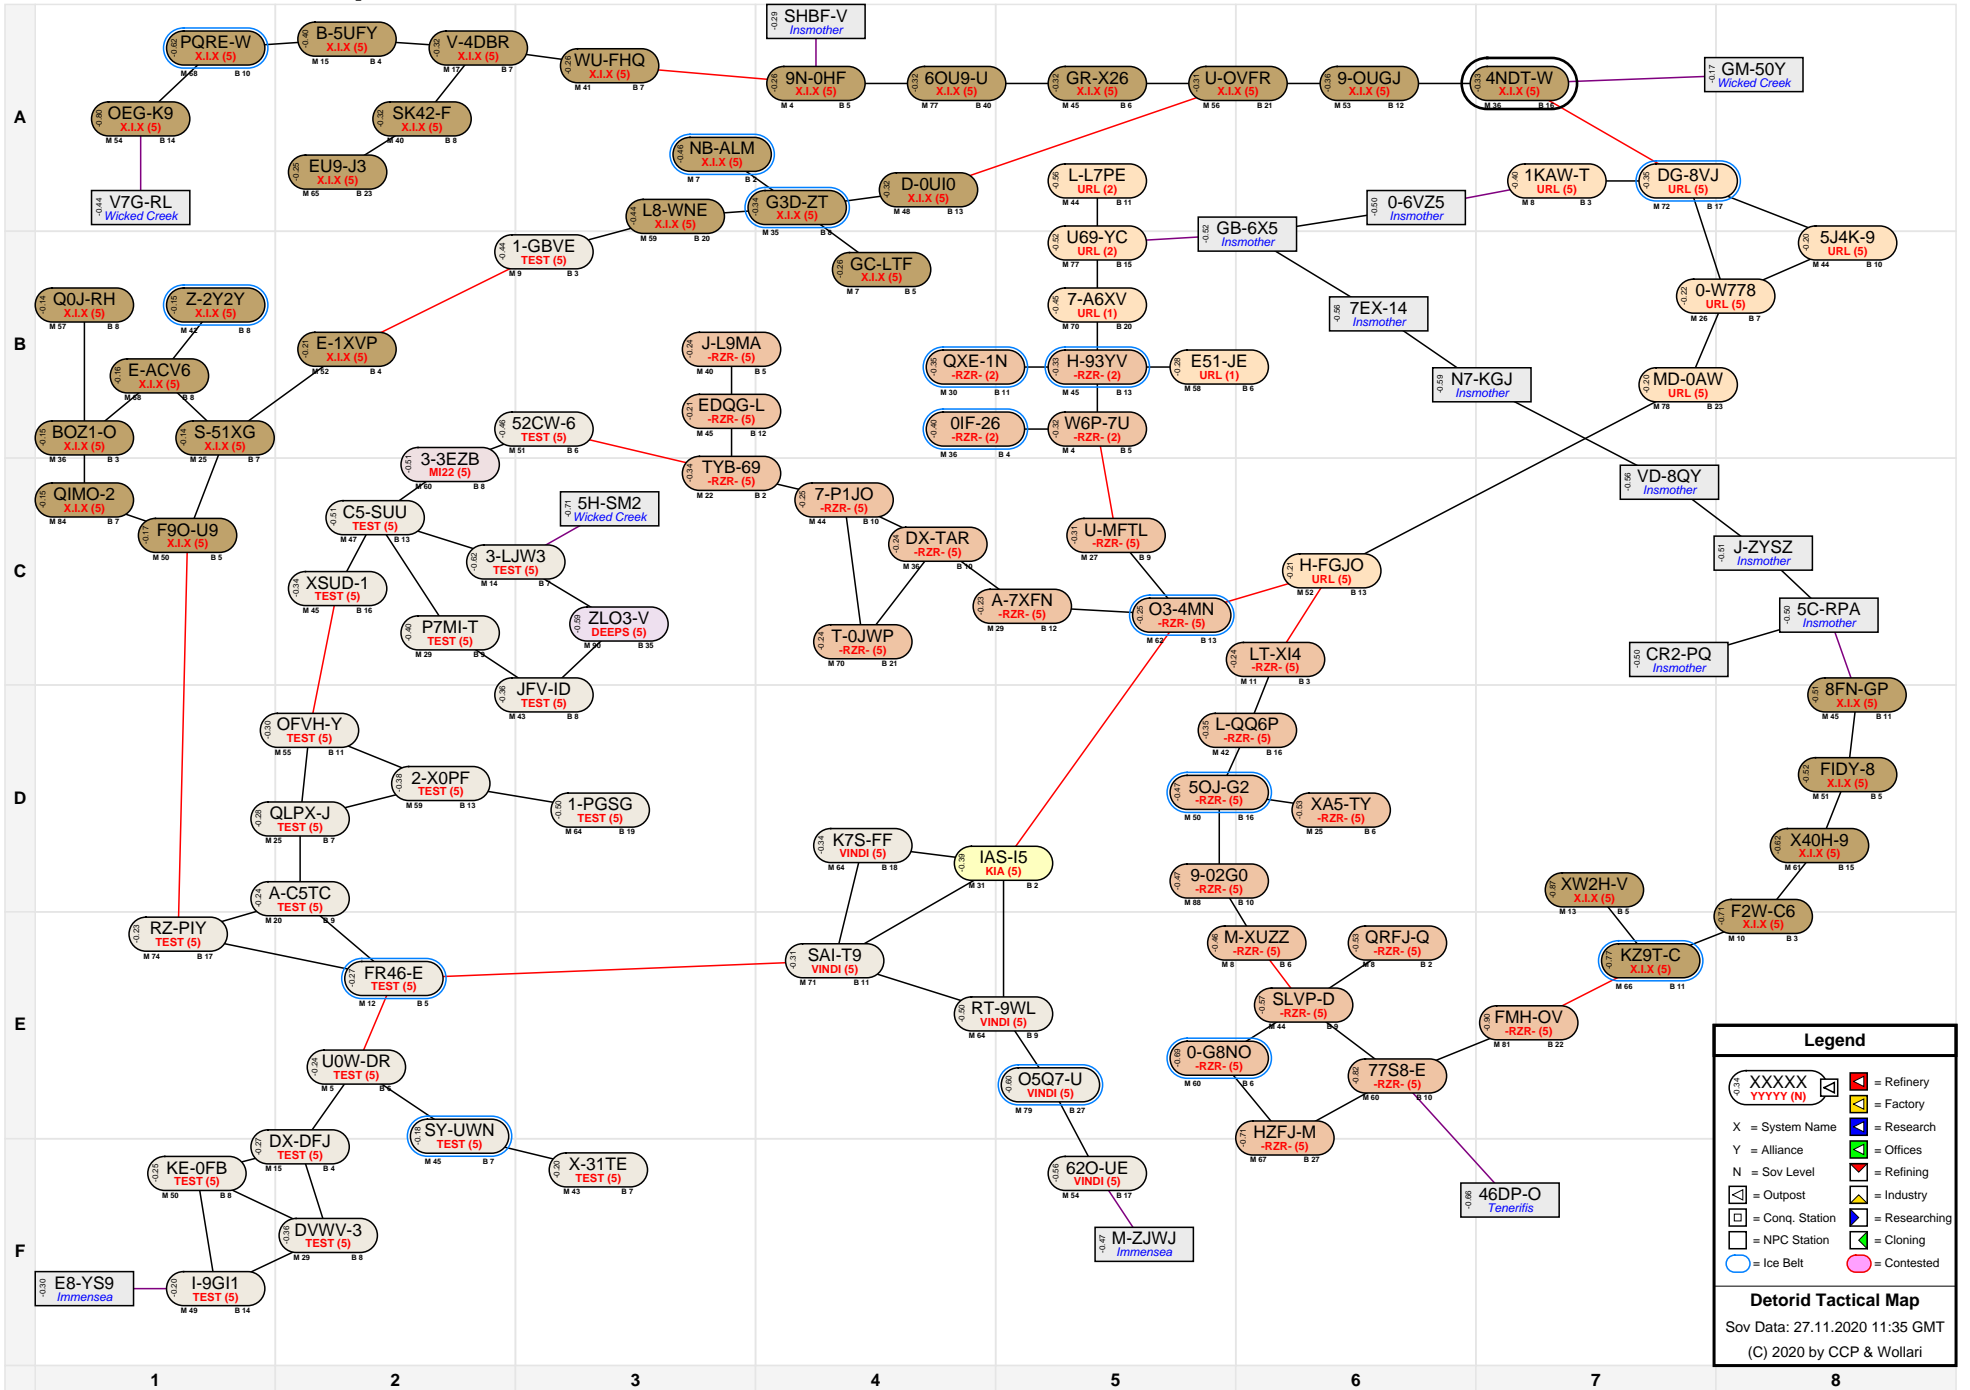

Detorid Tactical Map

Legend

- XXXXX (red square) = Refinery
- YYYYY (yellow triangle) = Factory
- X = System Name
- Y = Alliance
- N = Sov Level
- N (orange square) = Refining
- (white square) = Outpost
- (grey square) = Conq. Station
- (light blue square) = NPC Station
- (blue circle) = Ice Belt
- (pink circle) = Contested
- (green square) = Research
- (blue square) = Offices
- (orange square) = Industry
- (grey square) = Researching
- (green square) = Cloning
- (pink circle) = Contested

Detorid Tactical Map
 Sov Data: 27.11.2020 11:35 GMT
 (C) 2020 by CCP & Wollari