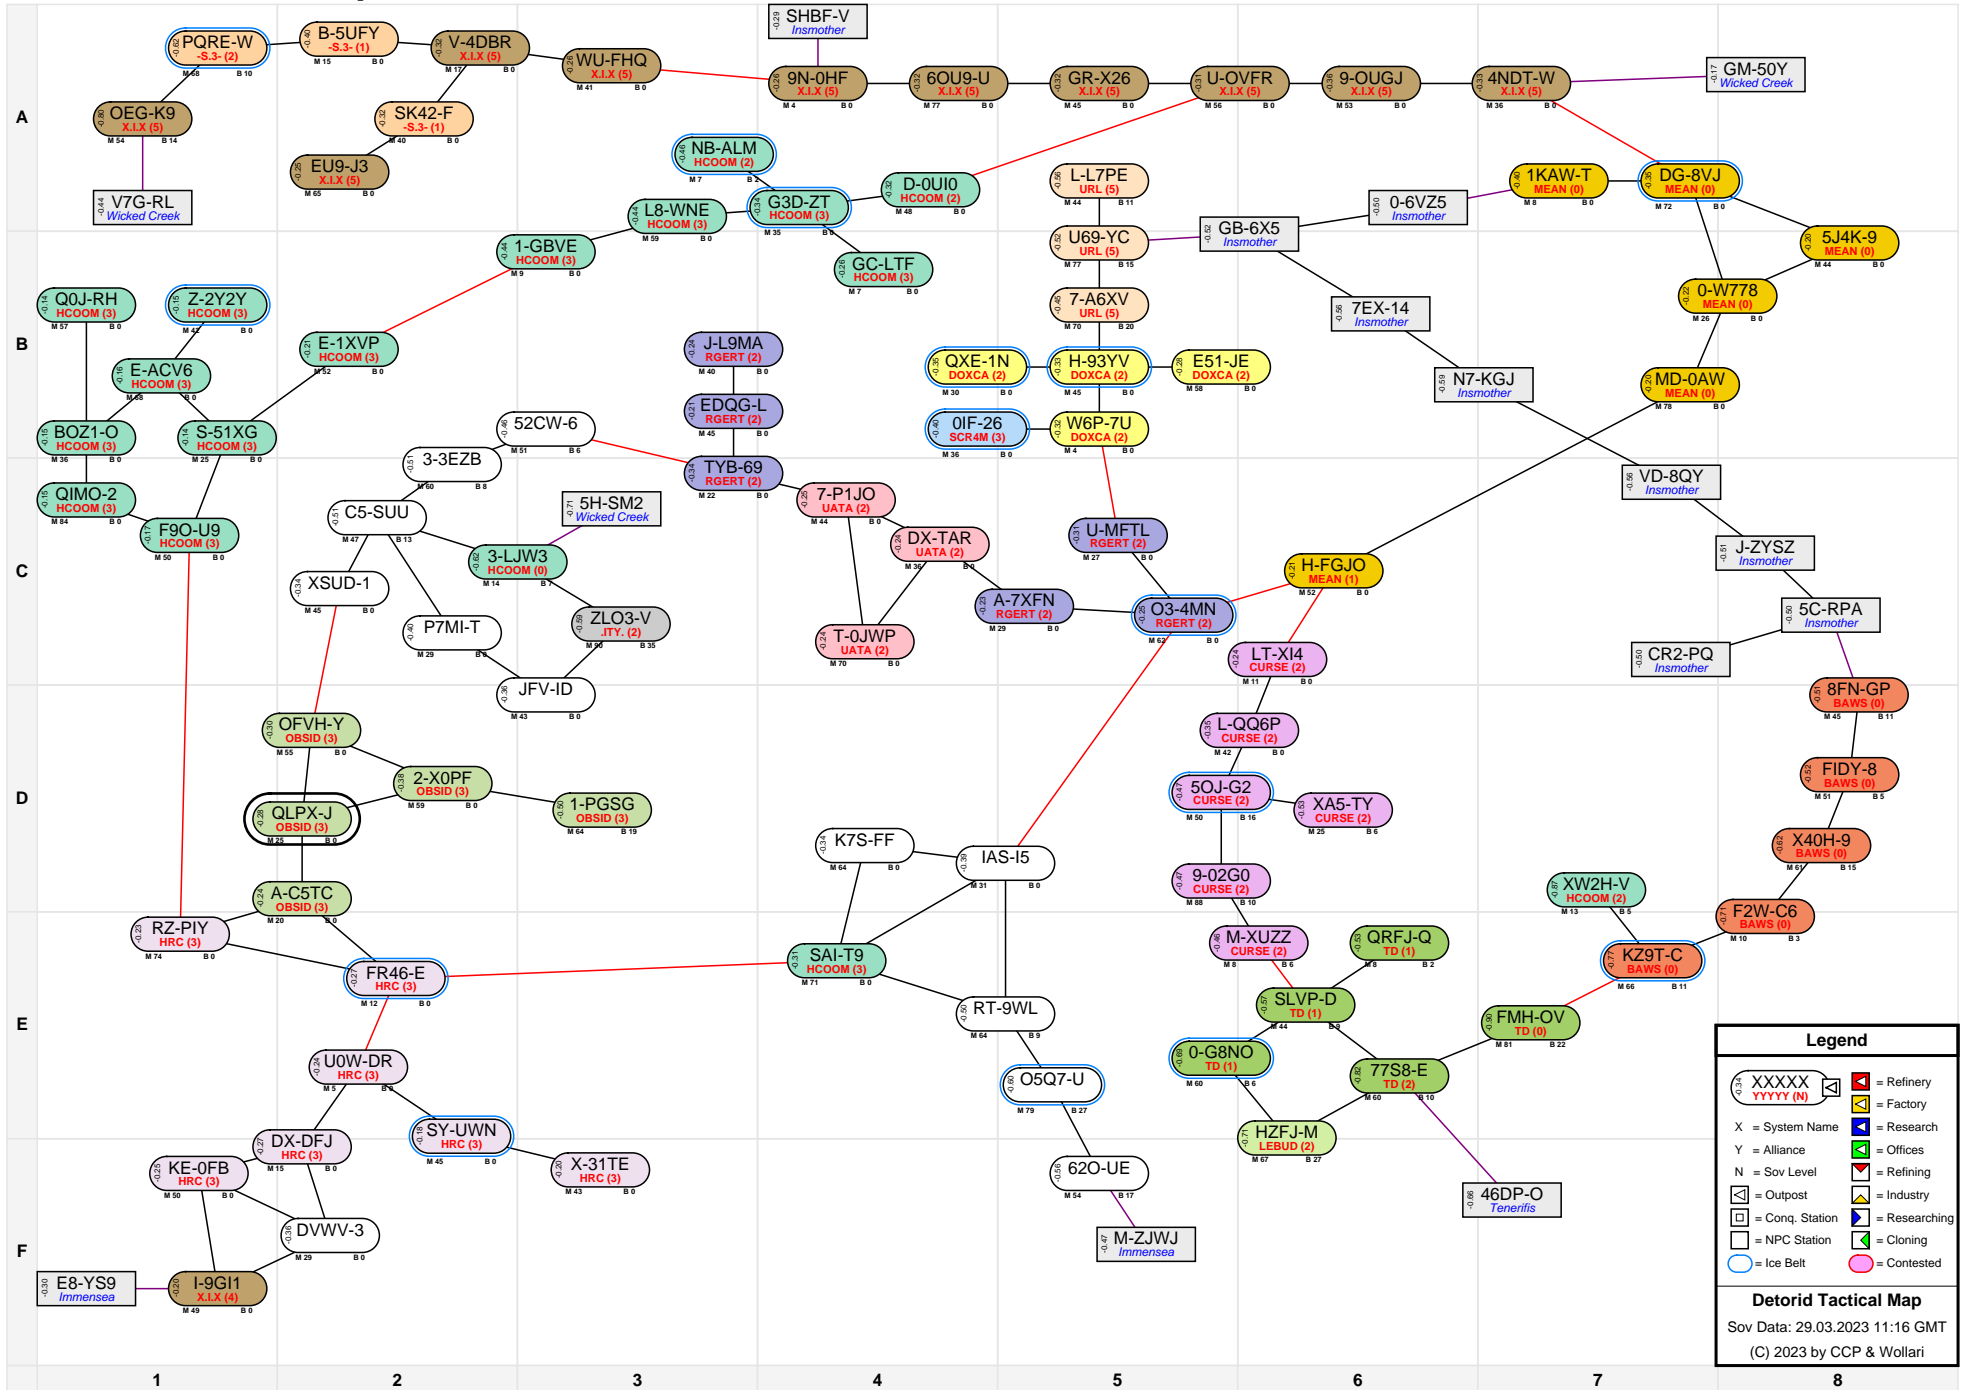

# Detorid Tactical Map

**Legend**

- XXXXX (Refinery)
- YYYYY (N) (Factory)
- X = System Name
- Y = Alliance
- N = Sov Level
- [Icon] = Outpost
- [Icon] = Conq. Station
- [Icon] = NPC Station
- [Icon] = Ice Belt
- [Icon] = Research
- [Icon] = Offices
- [Icon] = Refining
- [Icon] = Industry
- [Icon] = Researching
- [Icon] = Cloning
- [Icon] = Contested

**Detorid Tactical Map**  
 Sov Data: 29.03.2023 11:16 GMT  
 (C) 2023 by CCP & Wollari