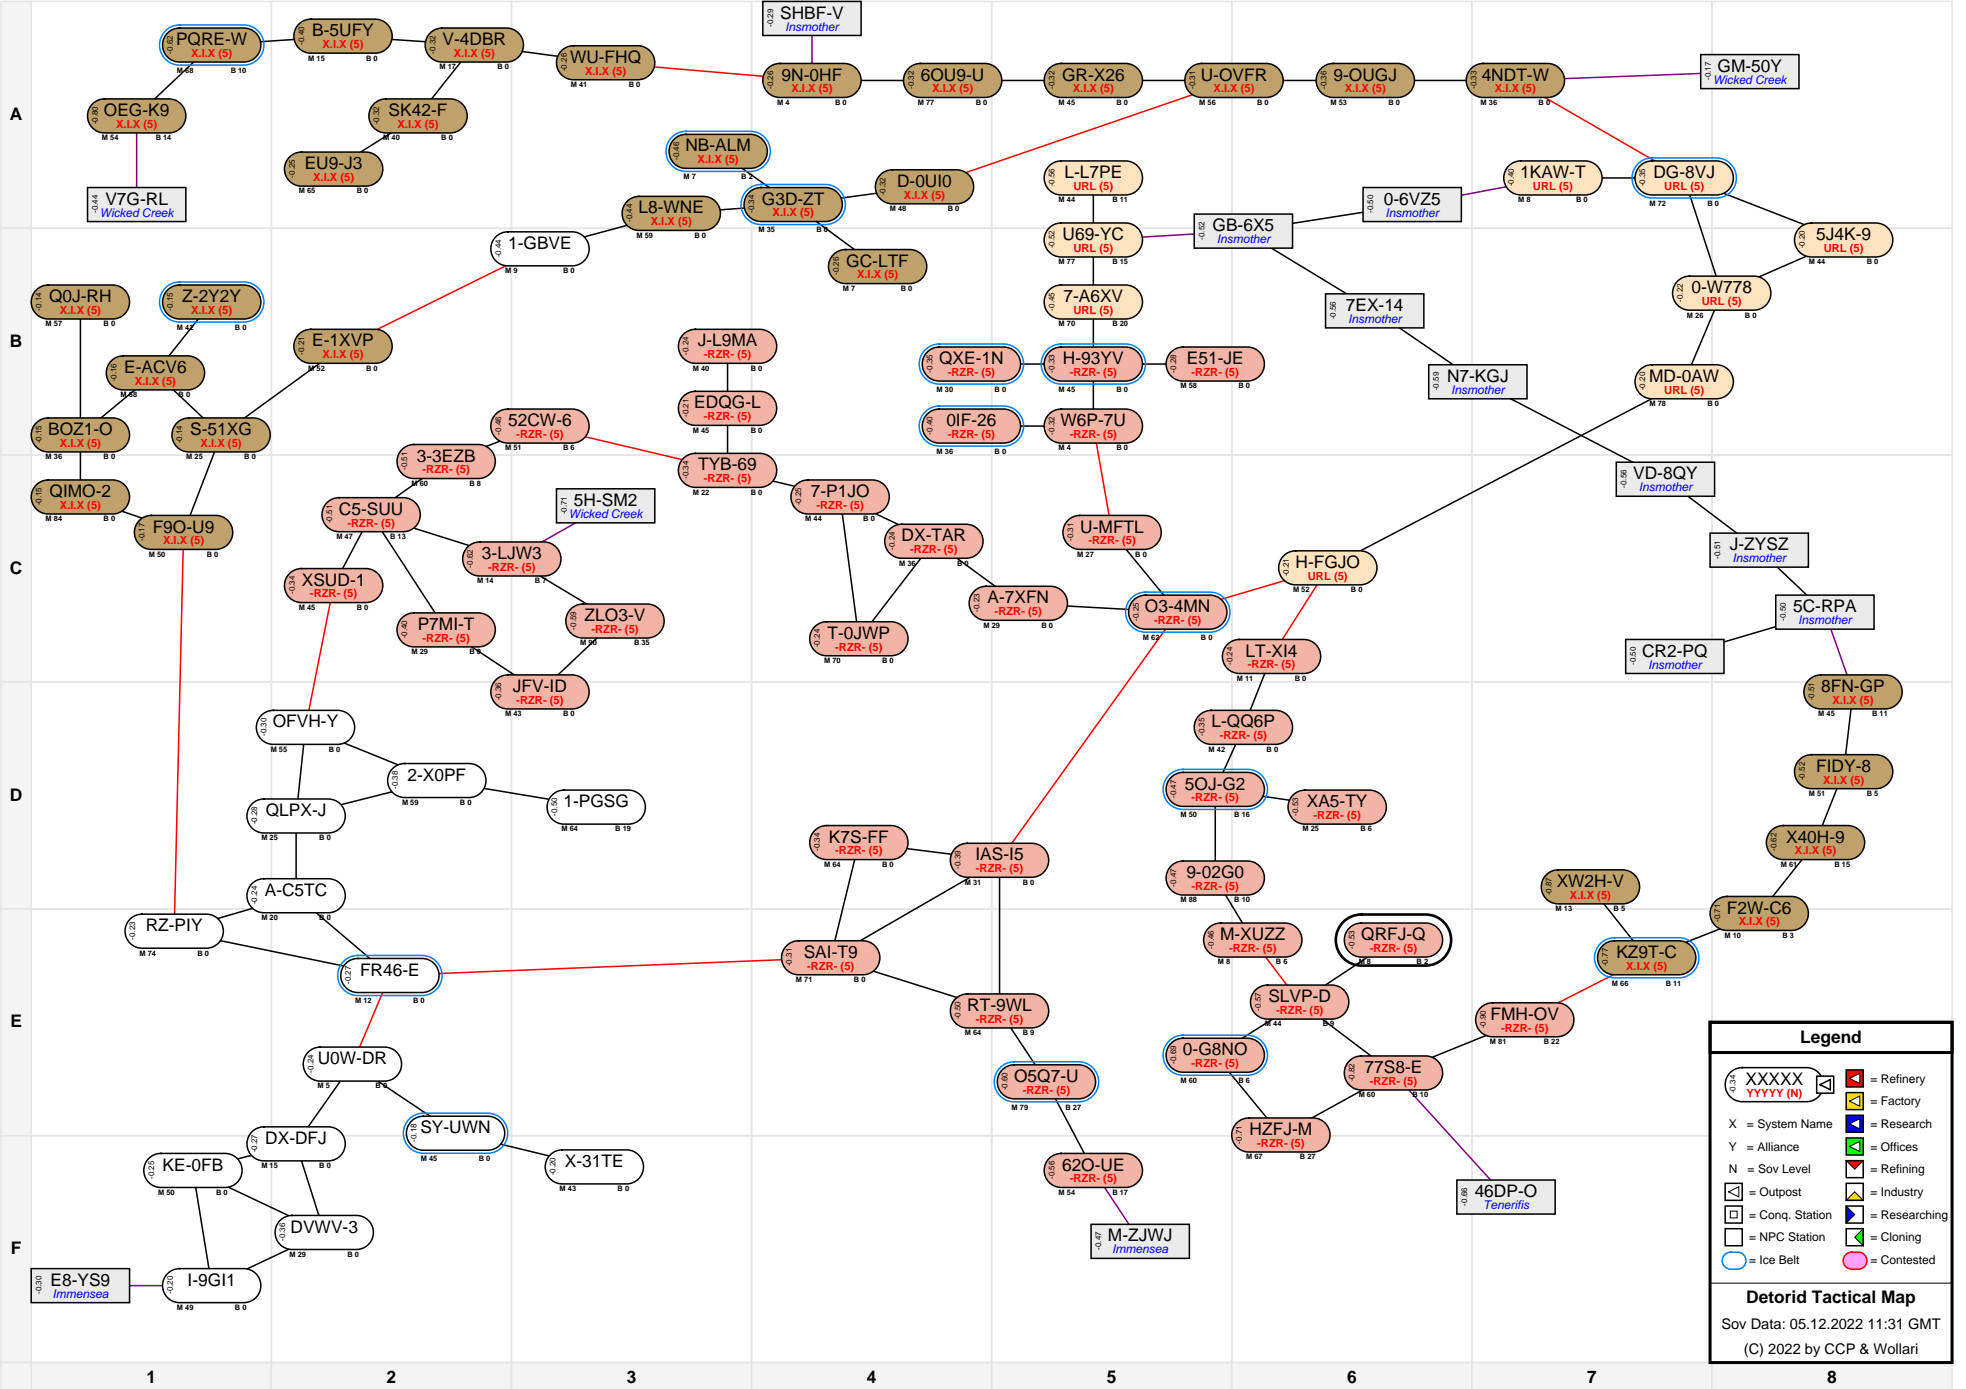

Detorid Tactical Map

Legend

- XXXXX (X.I.X (N)) = Refinery
- XXXXX (Y.YYY (N)) = Factory
- X = System Name
- Y = Alliance
- N = Sov Level
- [Red Triangle] = Research
- [Green Square] = Offices
- [Red Diamond] = Refining
- [Blue Square] = Industry
- [Grey Square] = Outpost
- [White Square] = Conq. Station
- [Green Square] = Researching
- [Green Square] = Cloning
- [Blue Circle] = Ice Belt
- [Pink Circle] = Contested

Detorid Tactical Map
 Sov Data: 05.12.2022 11:31 GMT
 (C) 2022 by CCP & Wollari