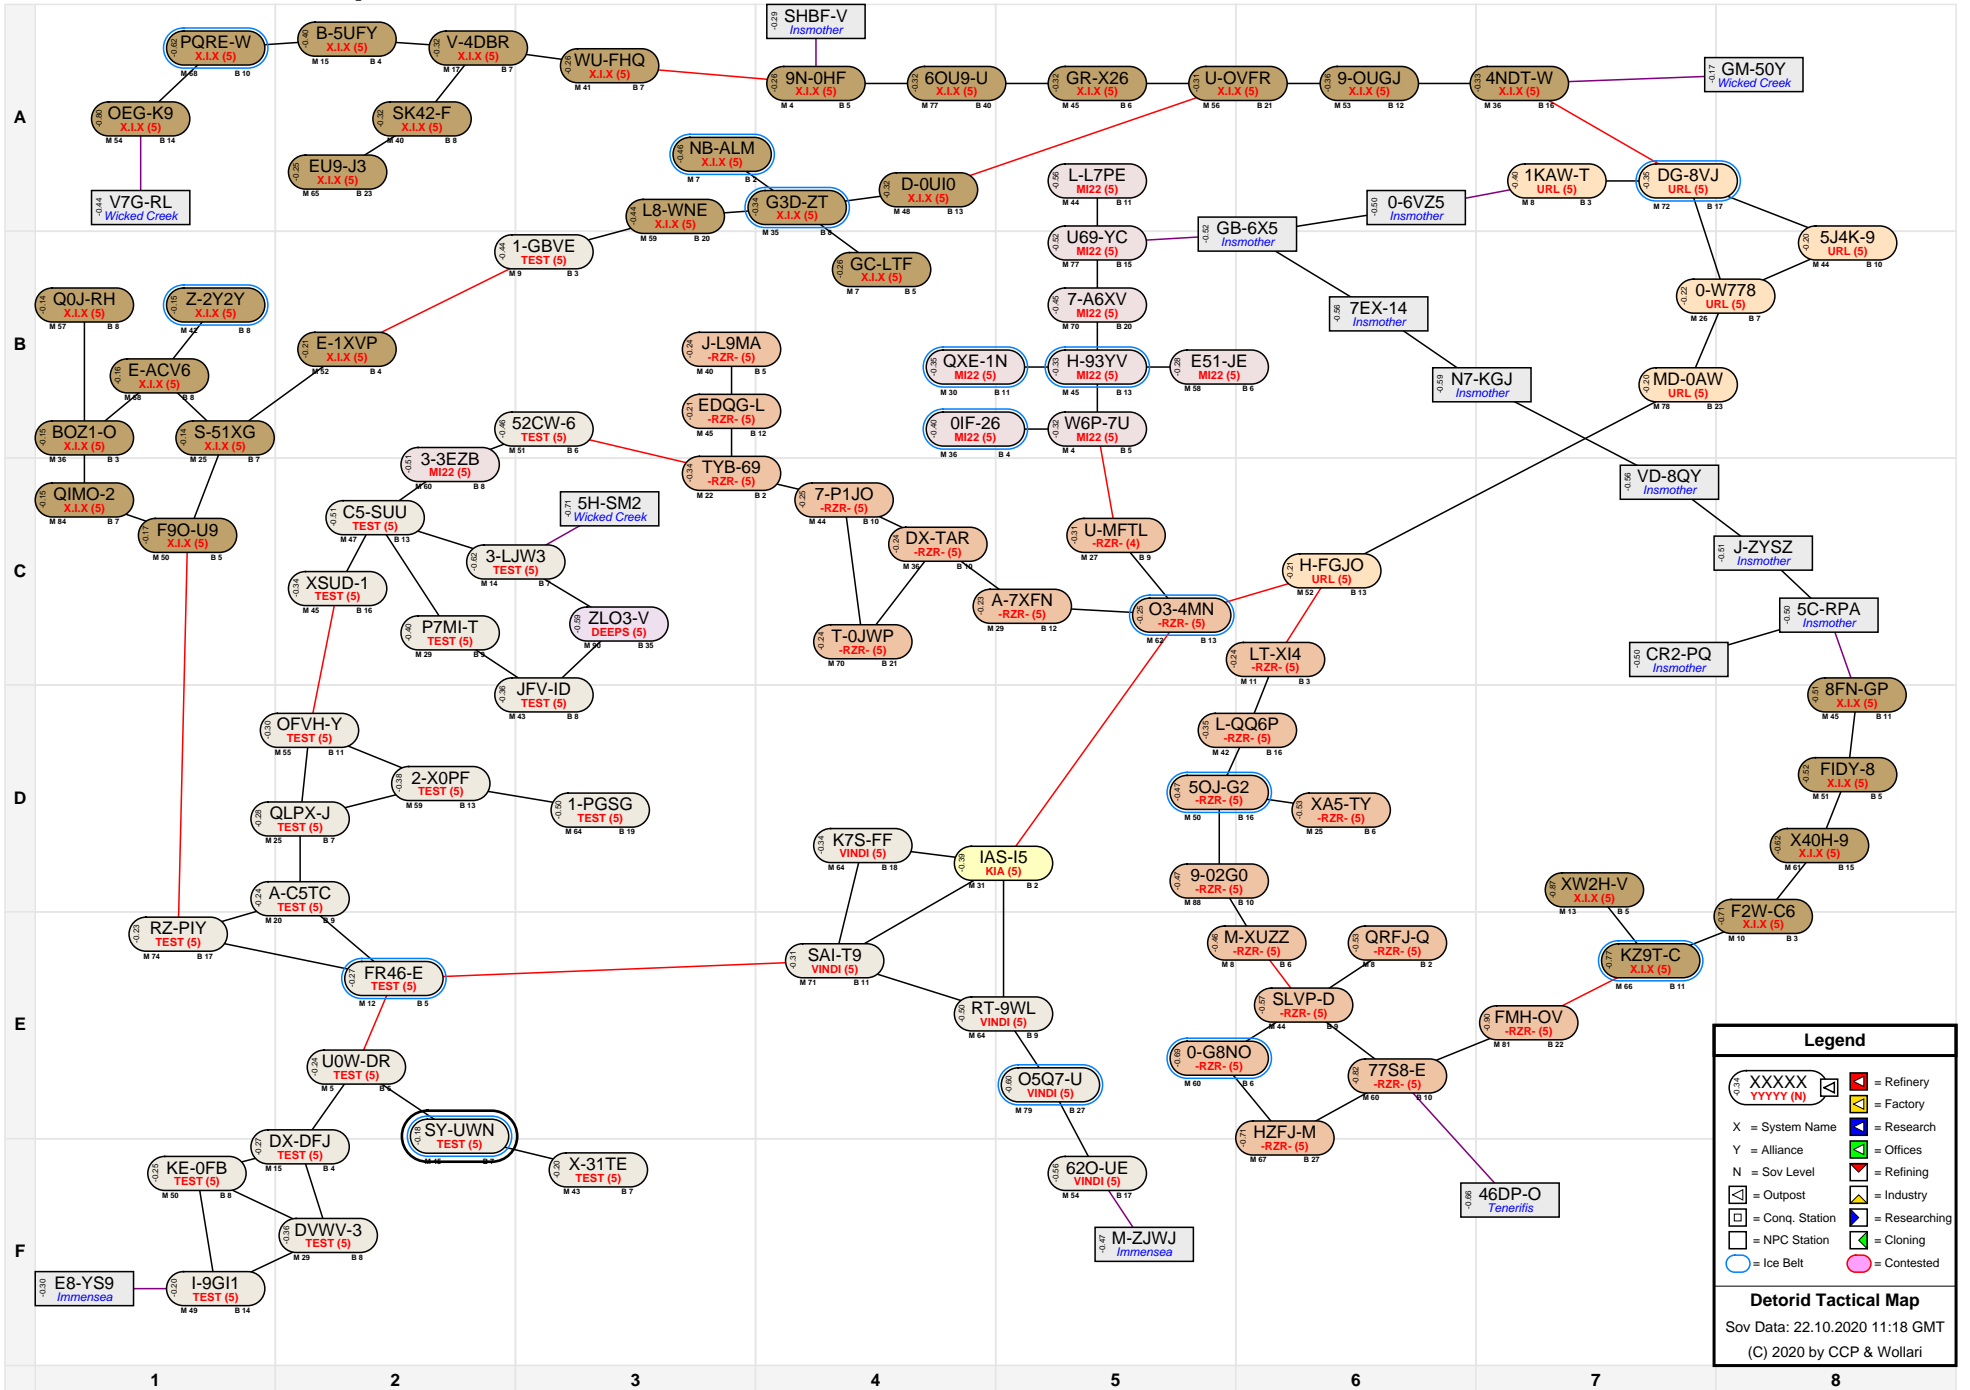

Detorid Tactical Map

Legend

- XXXXX (red square) = Refinery
- YYYYY (yellow triangle) = Factory
- X (green square) = Research
- Y (blue square) = Offices
- N (purple square) = Sov Level
- N (orange square) = Refining
- (white square) = Outpost
- (grey square) = Conq. Station
- (light blue square) = NPC Station
- (blue circle) = Ice Belt
- (pink circle) = Contested

Detorid Tactical Map
 Sov Data: 22.10.2020 11:18 GMT
 (C) 2020 by CCP & Wollari