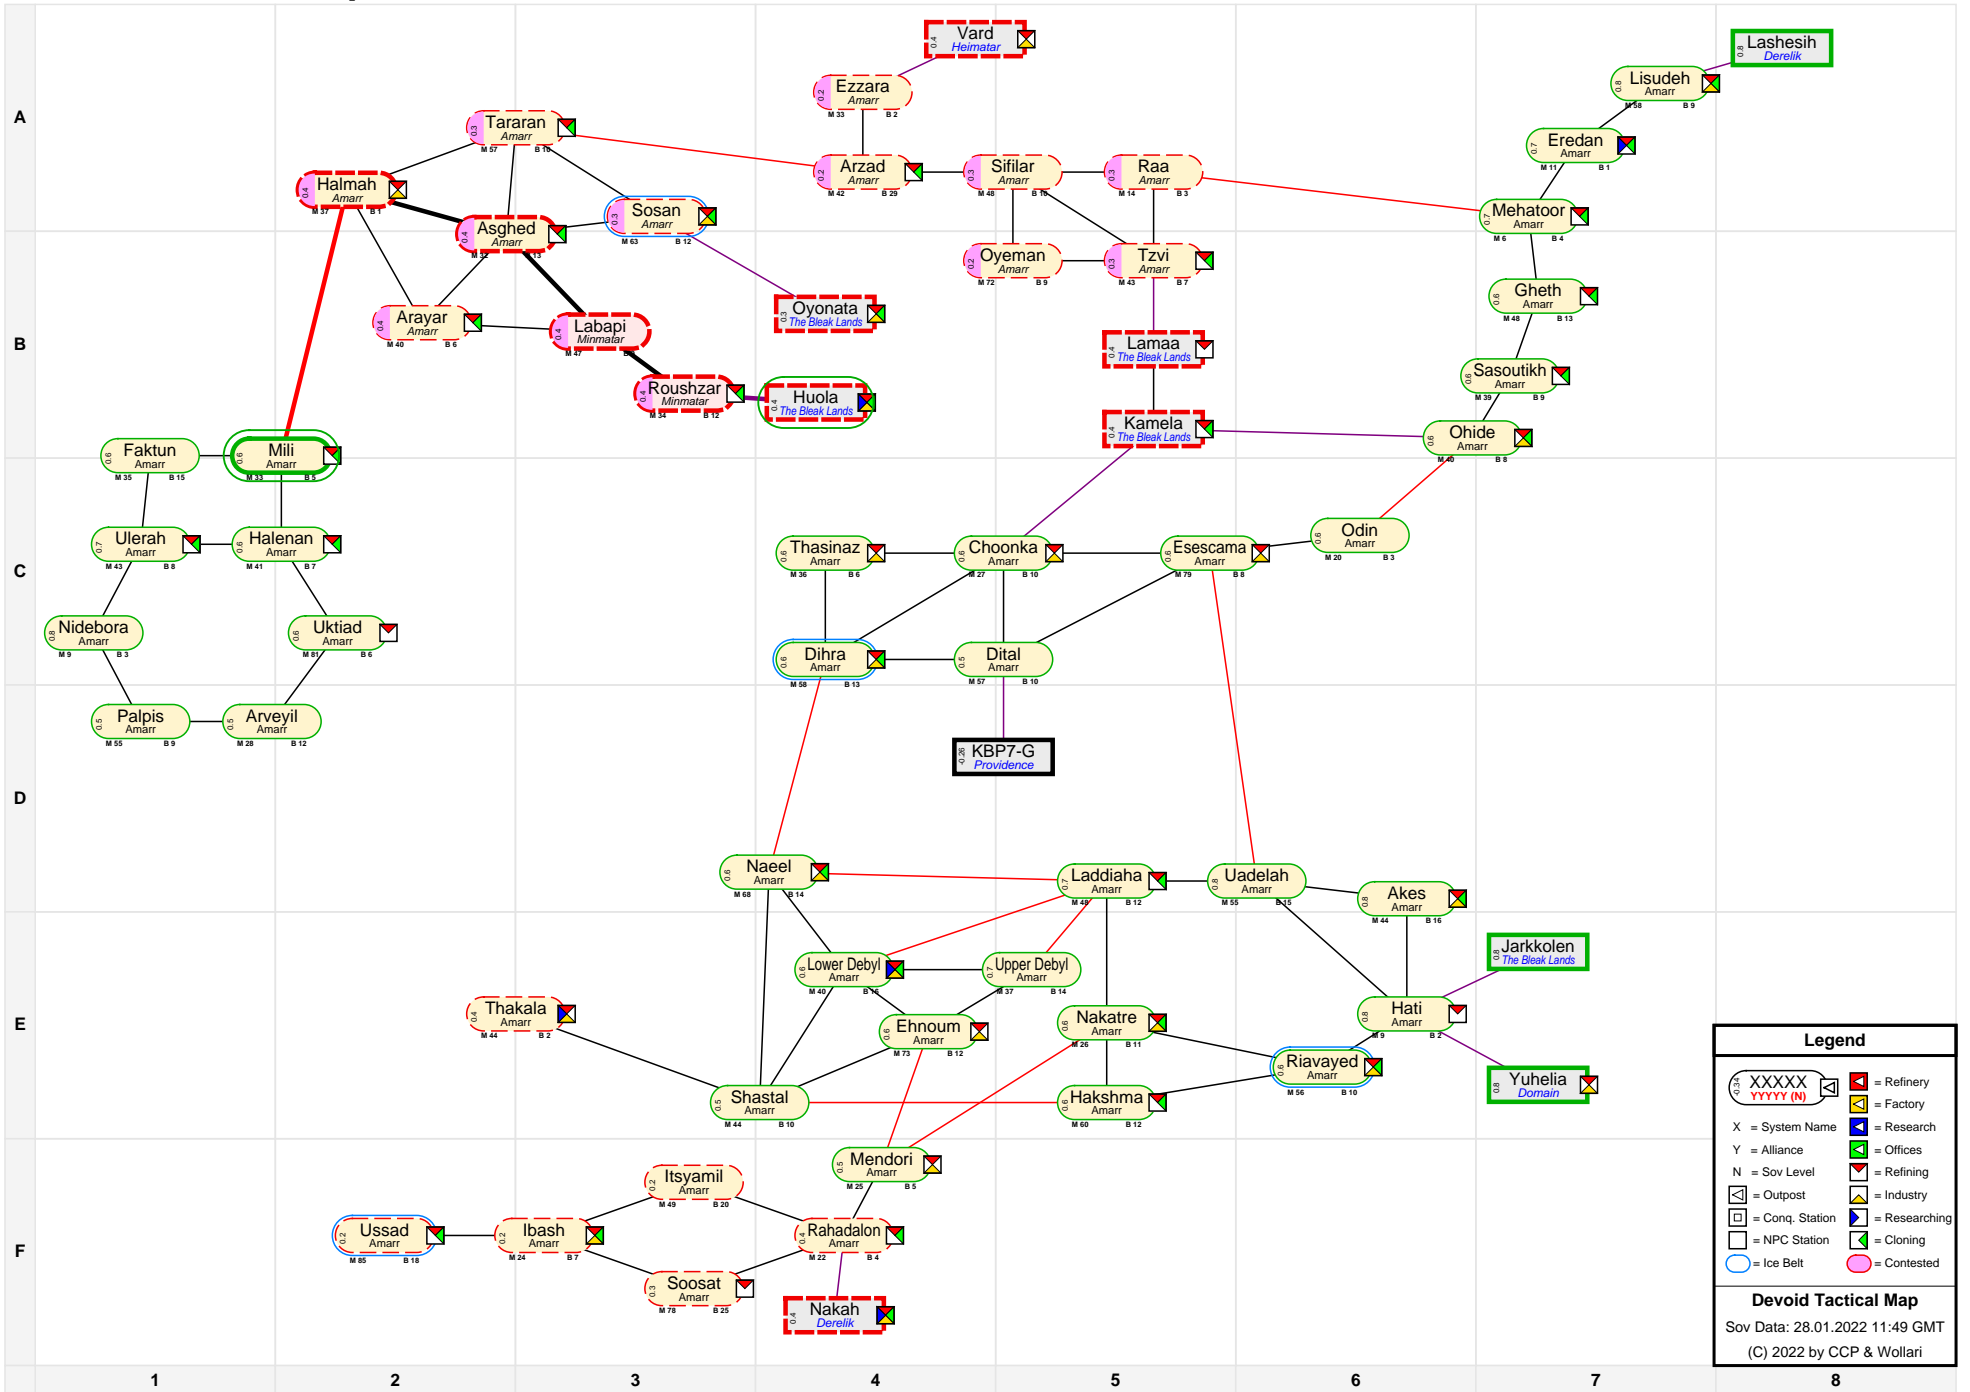

# Devoid Tactical Map

**Legend**

- XXXXX (with M and B) = Refinery
- XXXXX (with M and B) = Factory
- X = System Name
- Y = Alliance
- N = Sov Level
- [Icon] = Outpost
- [Icon] = Conq. Station
- [Icon] = NPC Station
- [Icon] = Ice Belt
- [Icon] = Research
- [Icon] = Offices
- [Icon] = Refining
- [Icon] = Industry
- [Icon] = Researching
- [Icon] = Cloning
- [Icon] = Contested

**Devoid Tactical Map**  
 Sov Data: 28.01.2022 11:49 GMT  
 (C) 2022 by CCP & Wollari