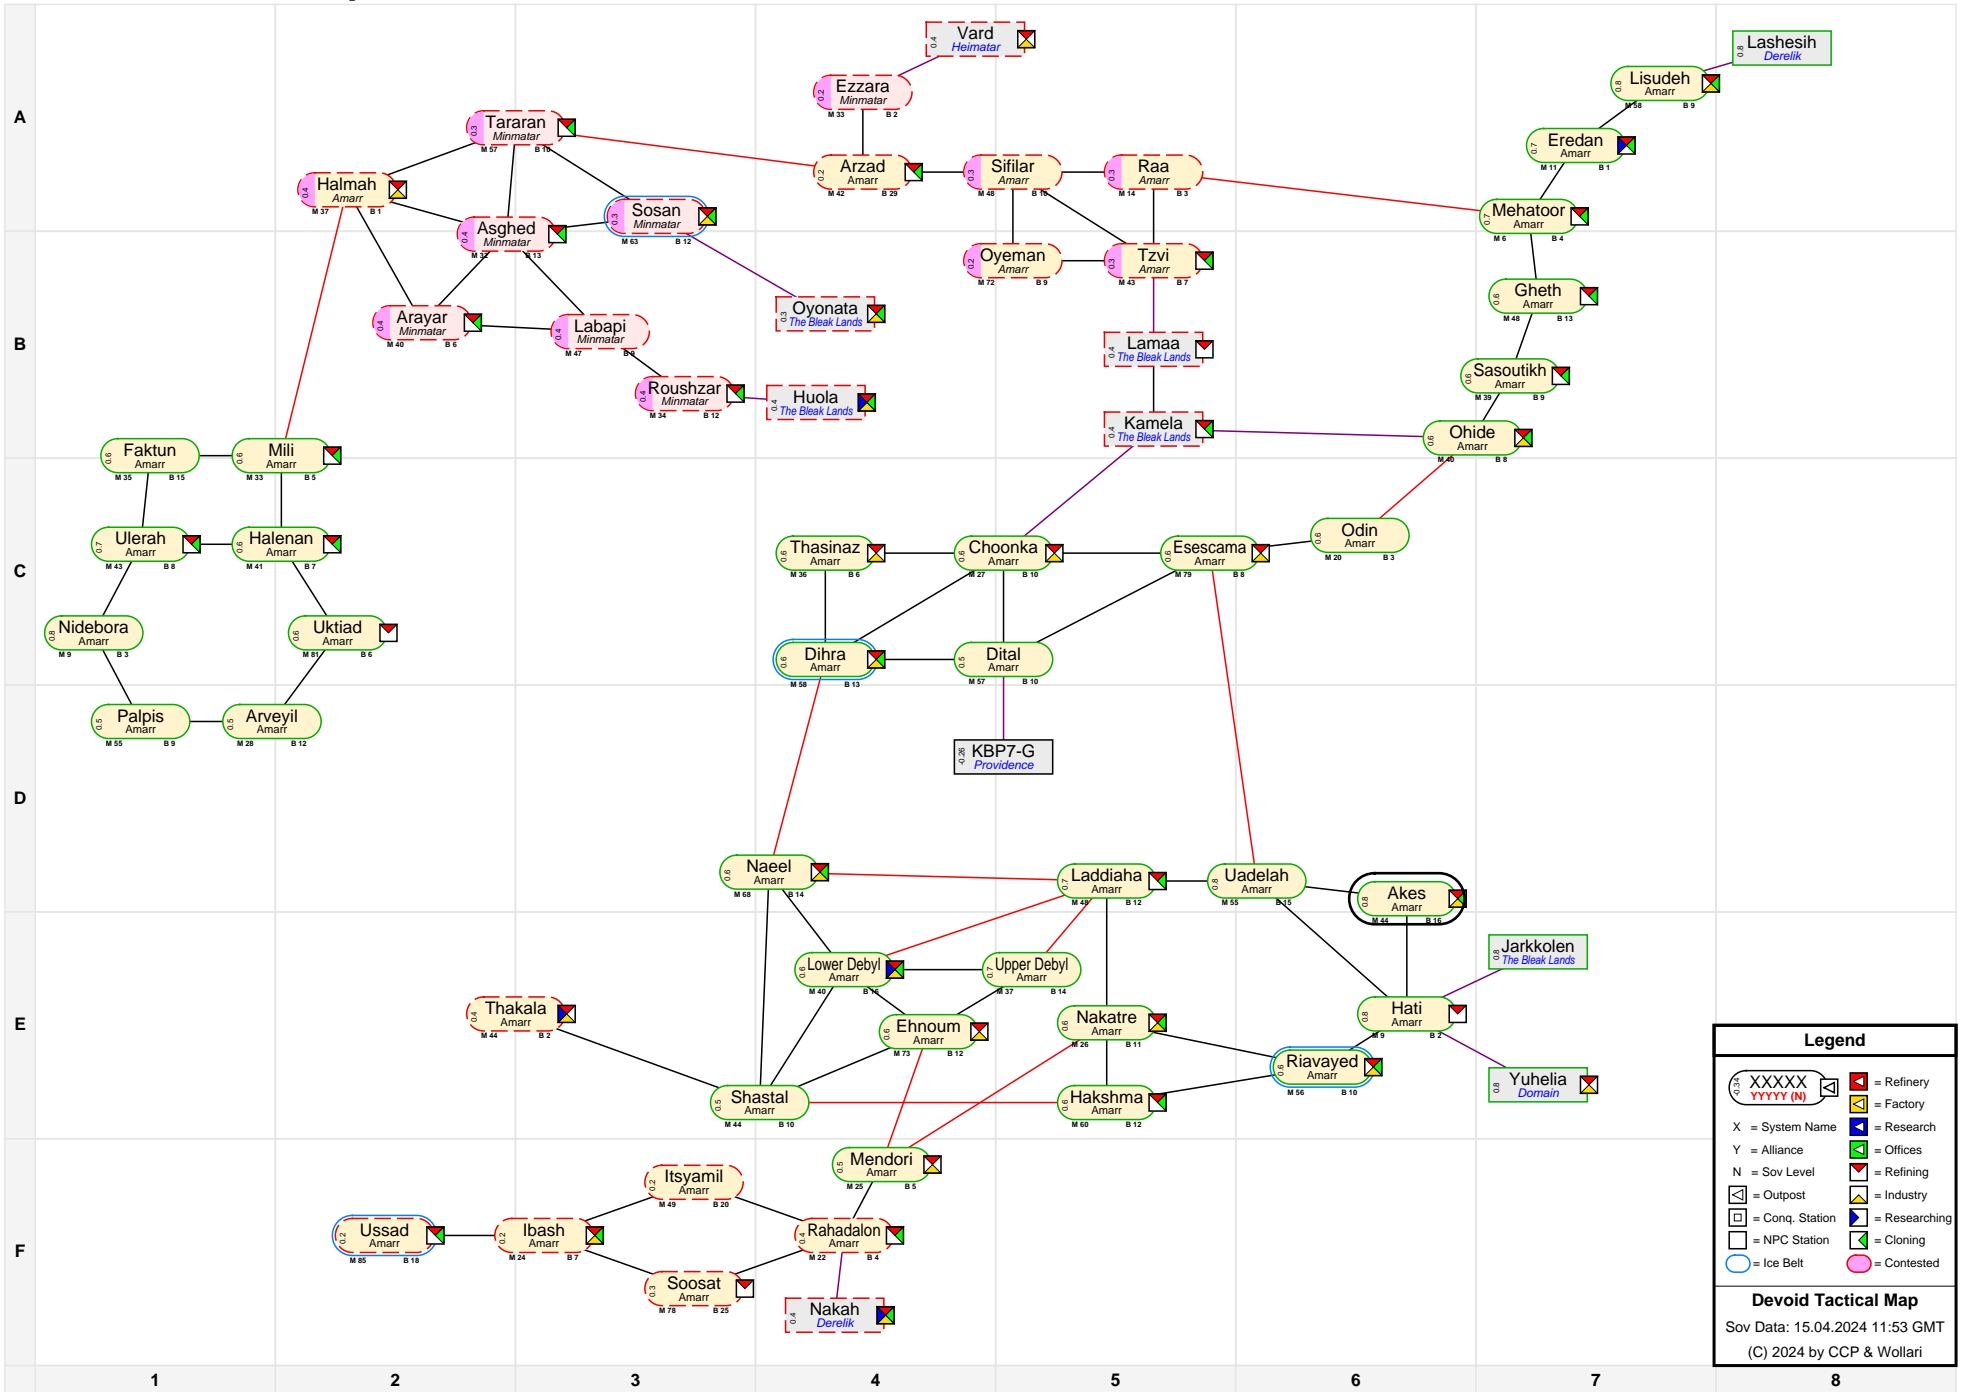

Devoid Tactical Map

| Legend | |
|--------|--|
| | |
| | |
| | |
| | |
| | |
| | |
| | |
| | |
| | |
| | |
| | |

Devoid Tactical Map
 Sov Data: 15.04.2024 11:53 GMT
 (C) 2024 by CCP & Wollari