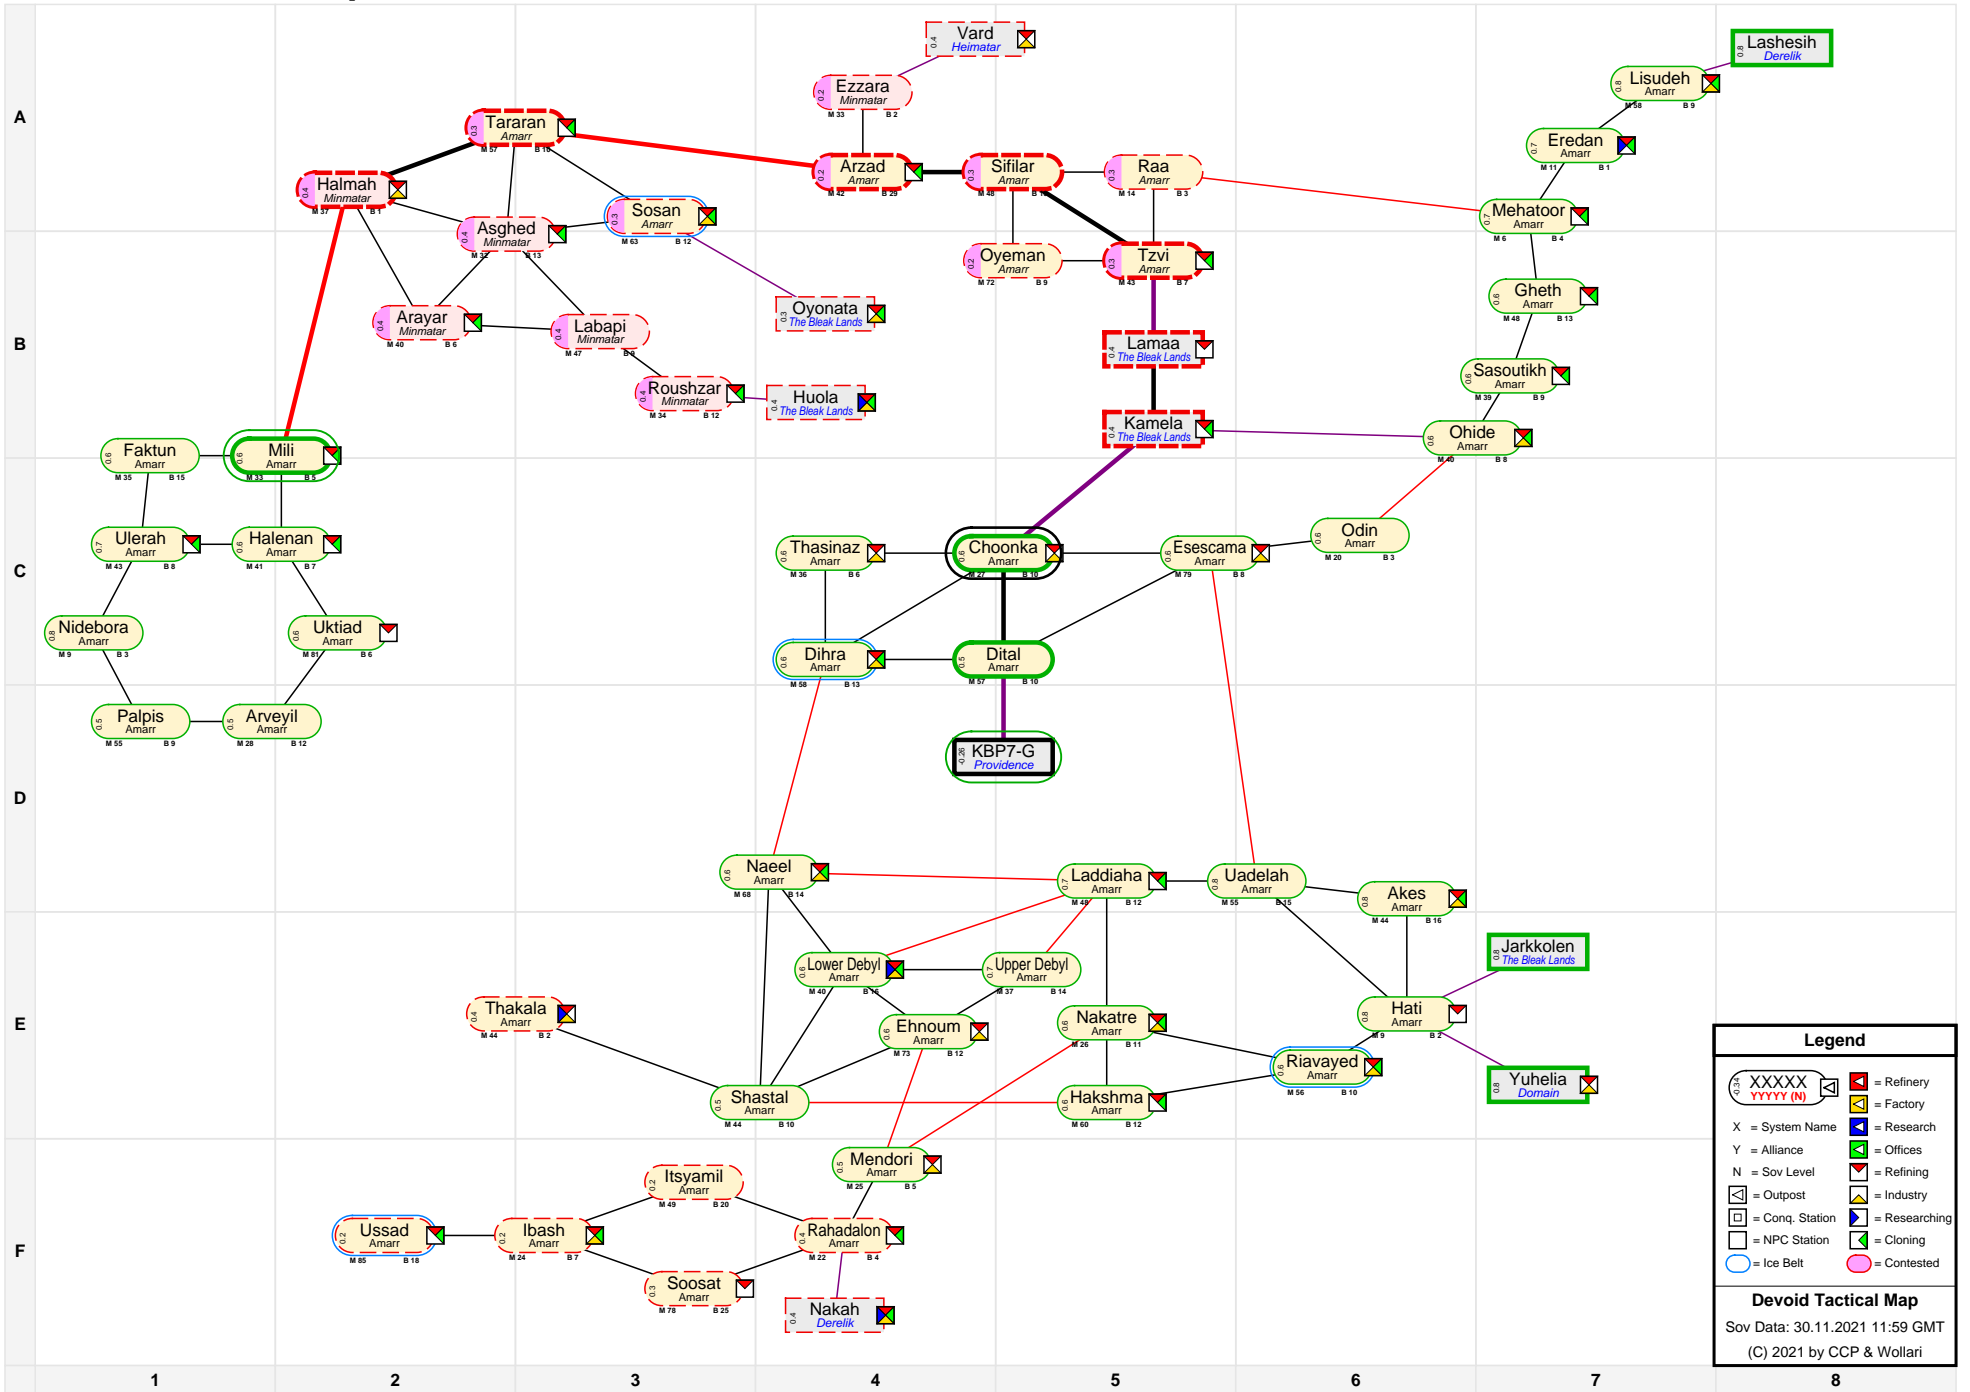

Devoid Tactical Map

Legend

- XXXXX YYYYY (N) = System Name
- [Red Box] = Refinery
- [Yellow Box] = Factory
- X = System Name
- Y = Alliance
- N = Sov Level
- [Green Box] = Research
- [Blue Box] = Offices
- [Red Box] = Refining
- [Green Box] = Industry
- [Blue Box] = Outpost
- [Blue Box] = Conq. Station
- [Blue Box] = Researching
- [Blue Box] = NPC Station
- [Green Box] = Cloning
- [Blue Circle] = Ice Belt
- [Pink Circle] = Contested

Devoid Tactical Map
 Sov Data: 30.11.2021 11:59 GMT
 (C) 2021 by CCP & Wollari