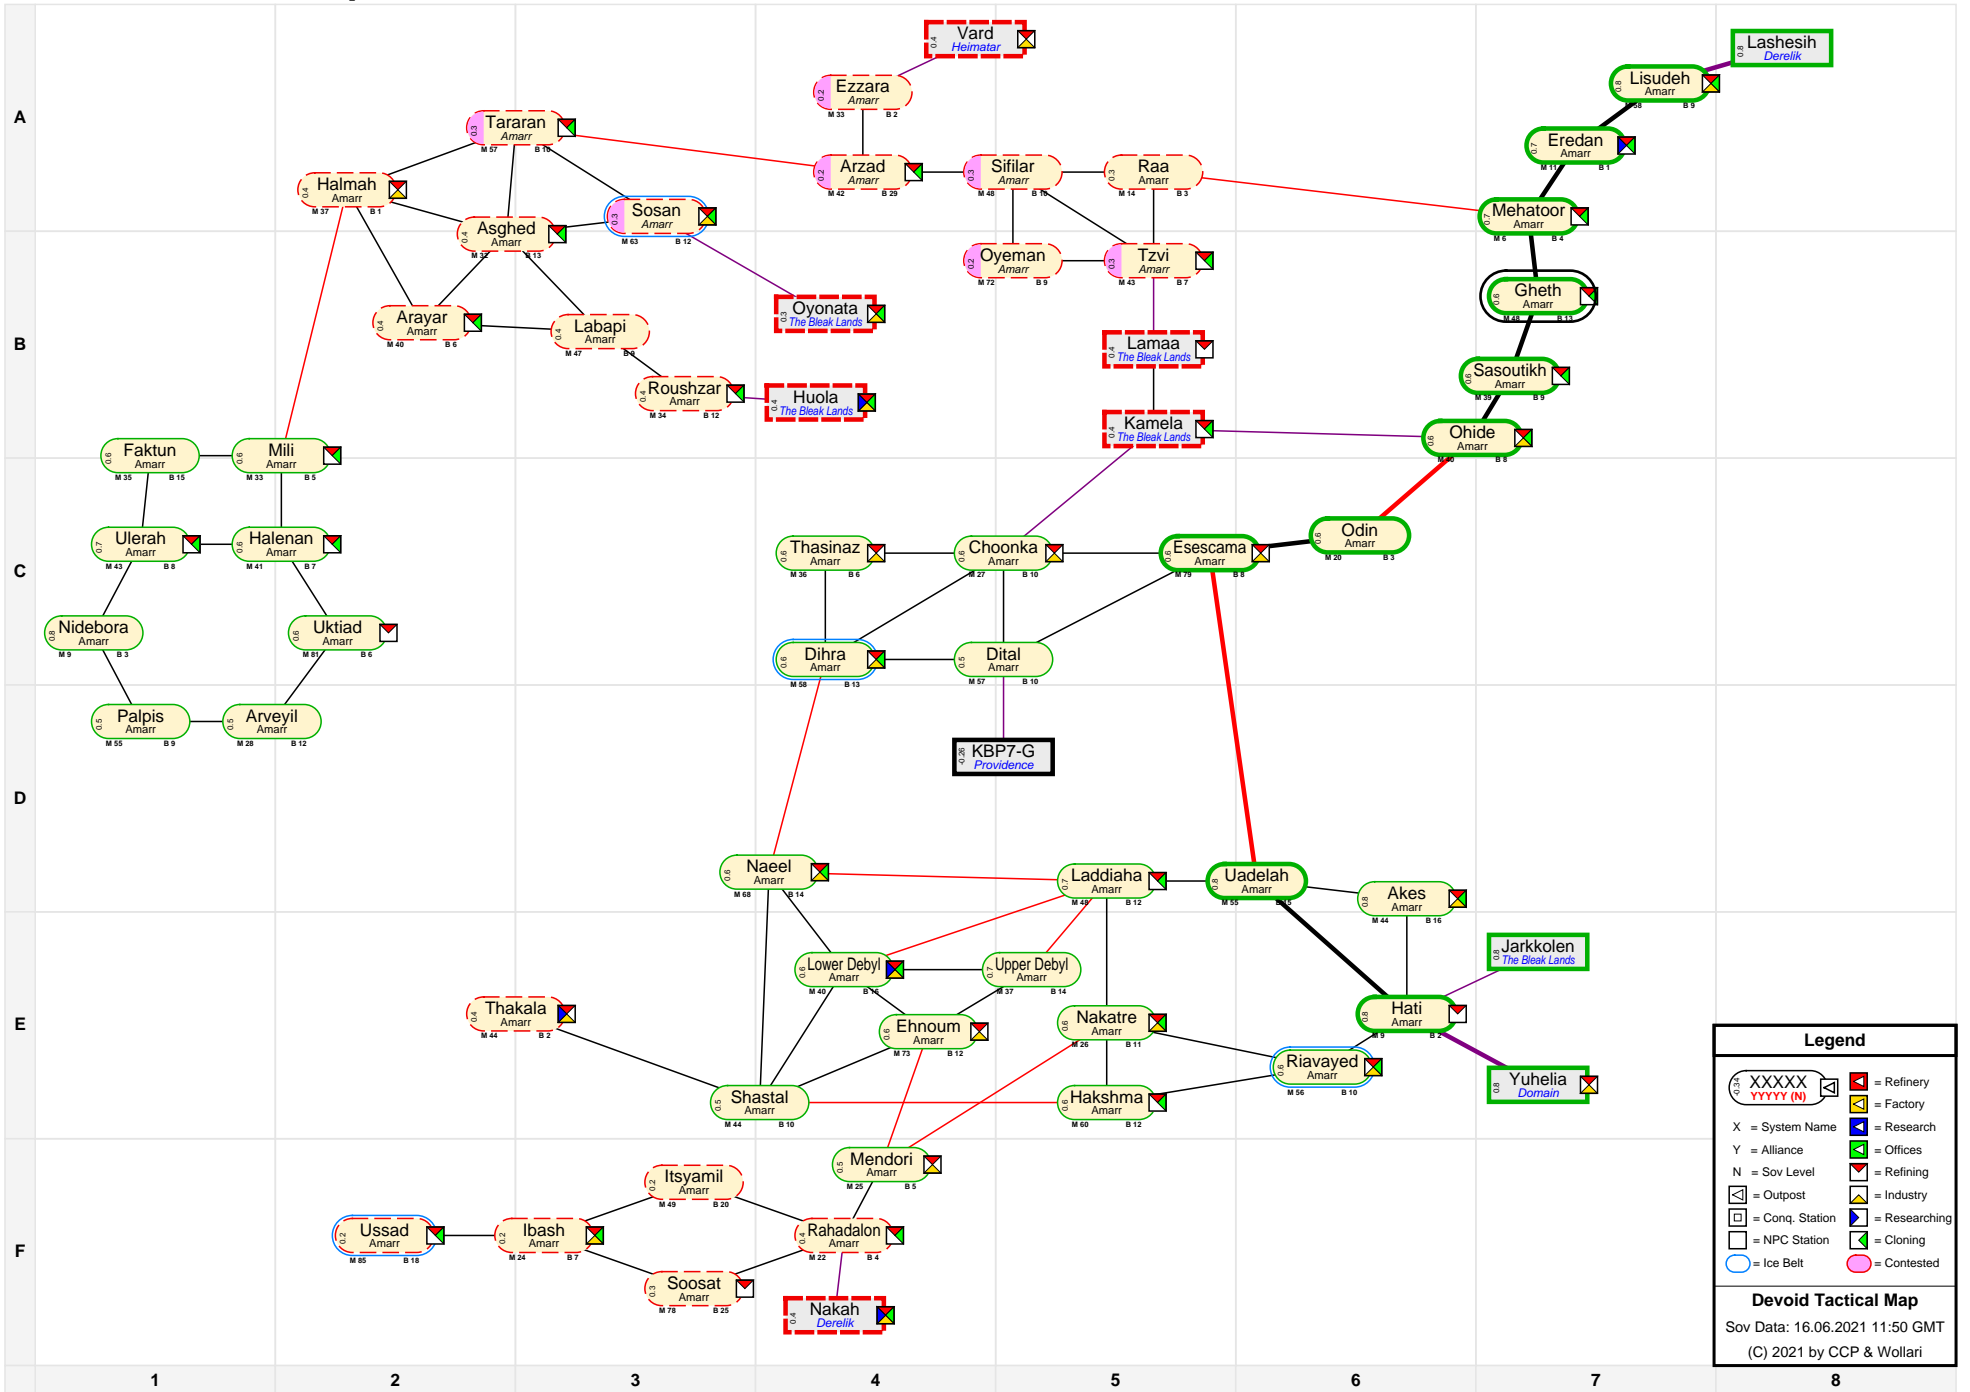

Devoid Tactical Map

Legend

- XXXXXX YYYYY (N) = System Name
- X = System Name
- Y = Alliance
- N = Sov Level
- [Icon] = Outpost
- [Icon] = Conq. Station
- [Icon] = NPC Station
- [Icon] = Refinery
- [Icon] = Offices
- [Icon] = Research
- [Icon] = Refining
- [Icon] = Industry
- [Icon] = Researching
- [Icon] = Cloning
- [Icon] = Ice Belt
- [Icon] = Contested
- [Icon] = Factory

Devoid Tactical Map
 Sov Data: 16.06.2021 11:50 GMT
 (C) 2021 by CCP & Wollari