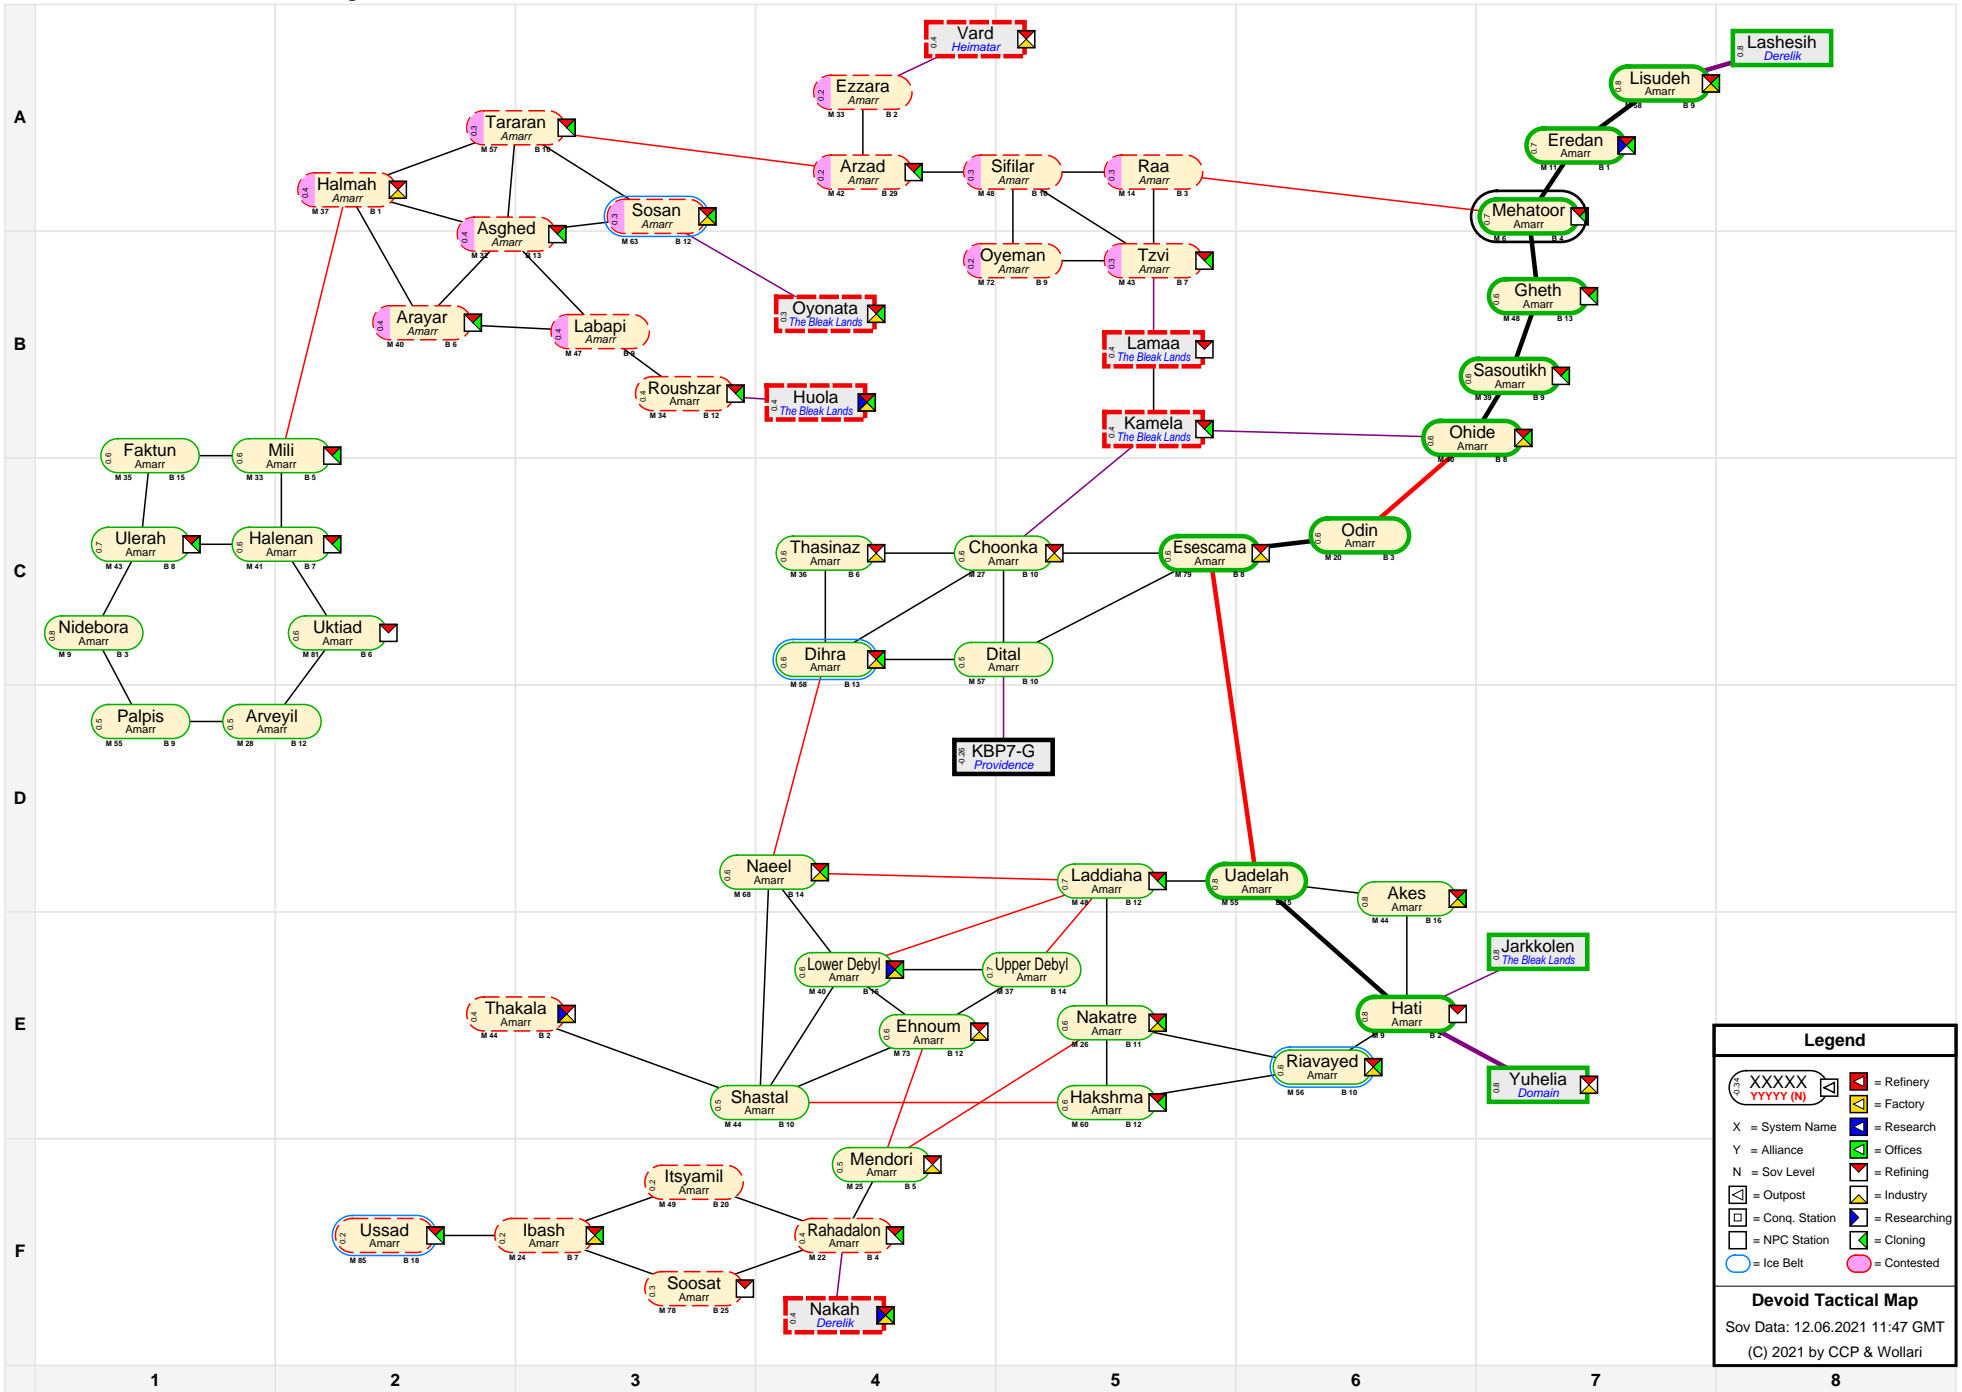

Devoid Tactical Map

Legend

- XXXXXX (with letters) = Refinery
- YYYYY (with letters) = Factory
- X = System Name
- Y = Alliance
- N = Sov Level
- [Icon] = Outpost
- [Icon] = Conq. Station
- [Icon] = NPC Station
- [Icon] = Ice Belt
- [Icon] = Research
- [Icon] = Offices
- [Icon] = Refining
- [Icon] = Industry
- [Icon] = Researching
- [Icon] = Cloning
- [Icon] = Contested

Devoid Tactical Map
 Sov Data: 12.06.2021 11:47 GMT
 (C) 2021 by CCP & Wollari