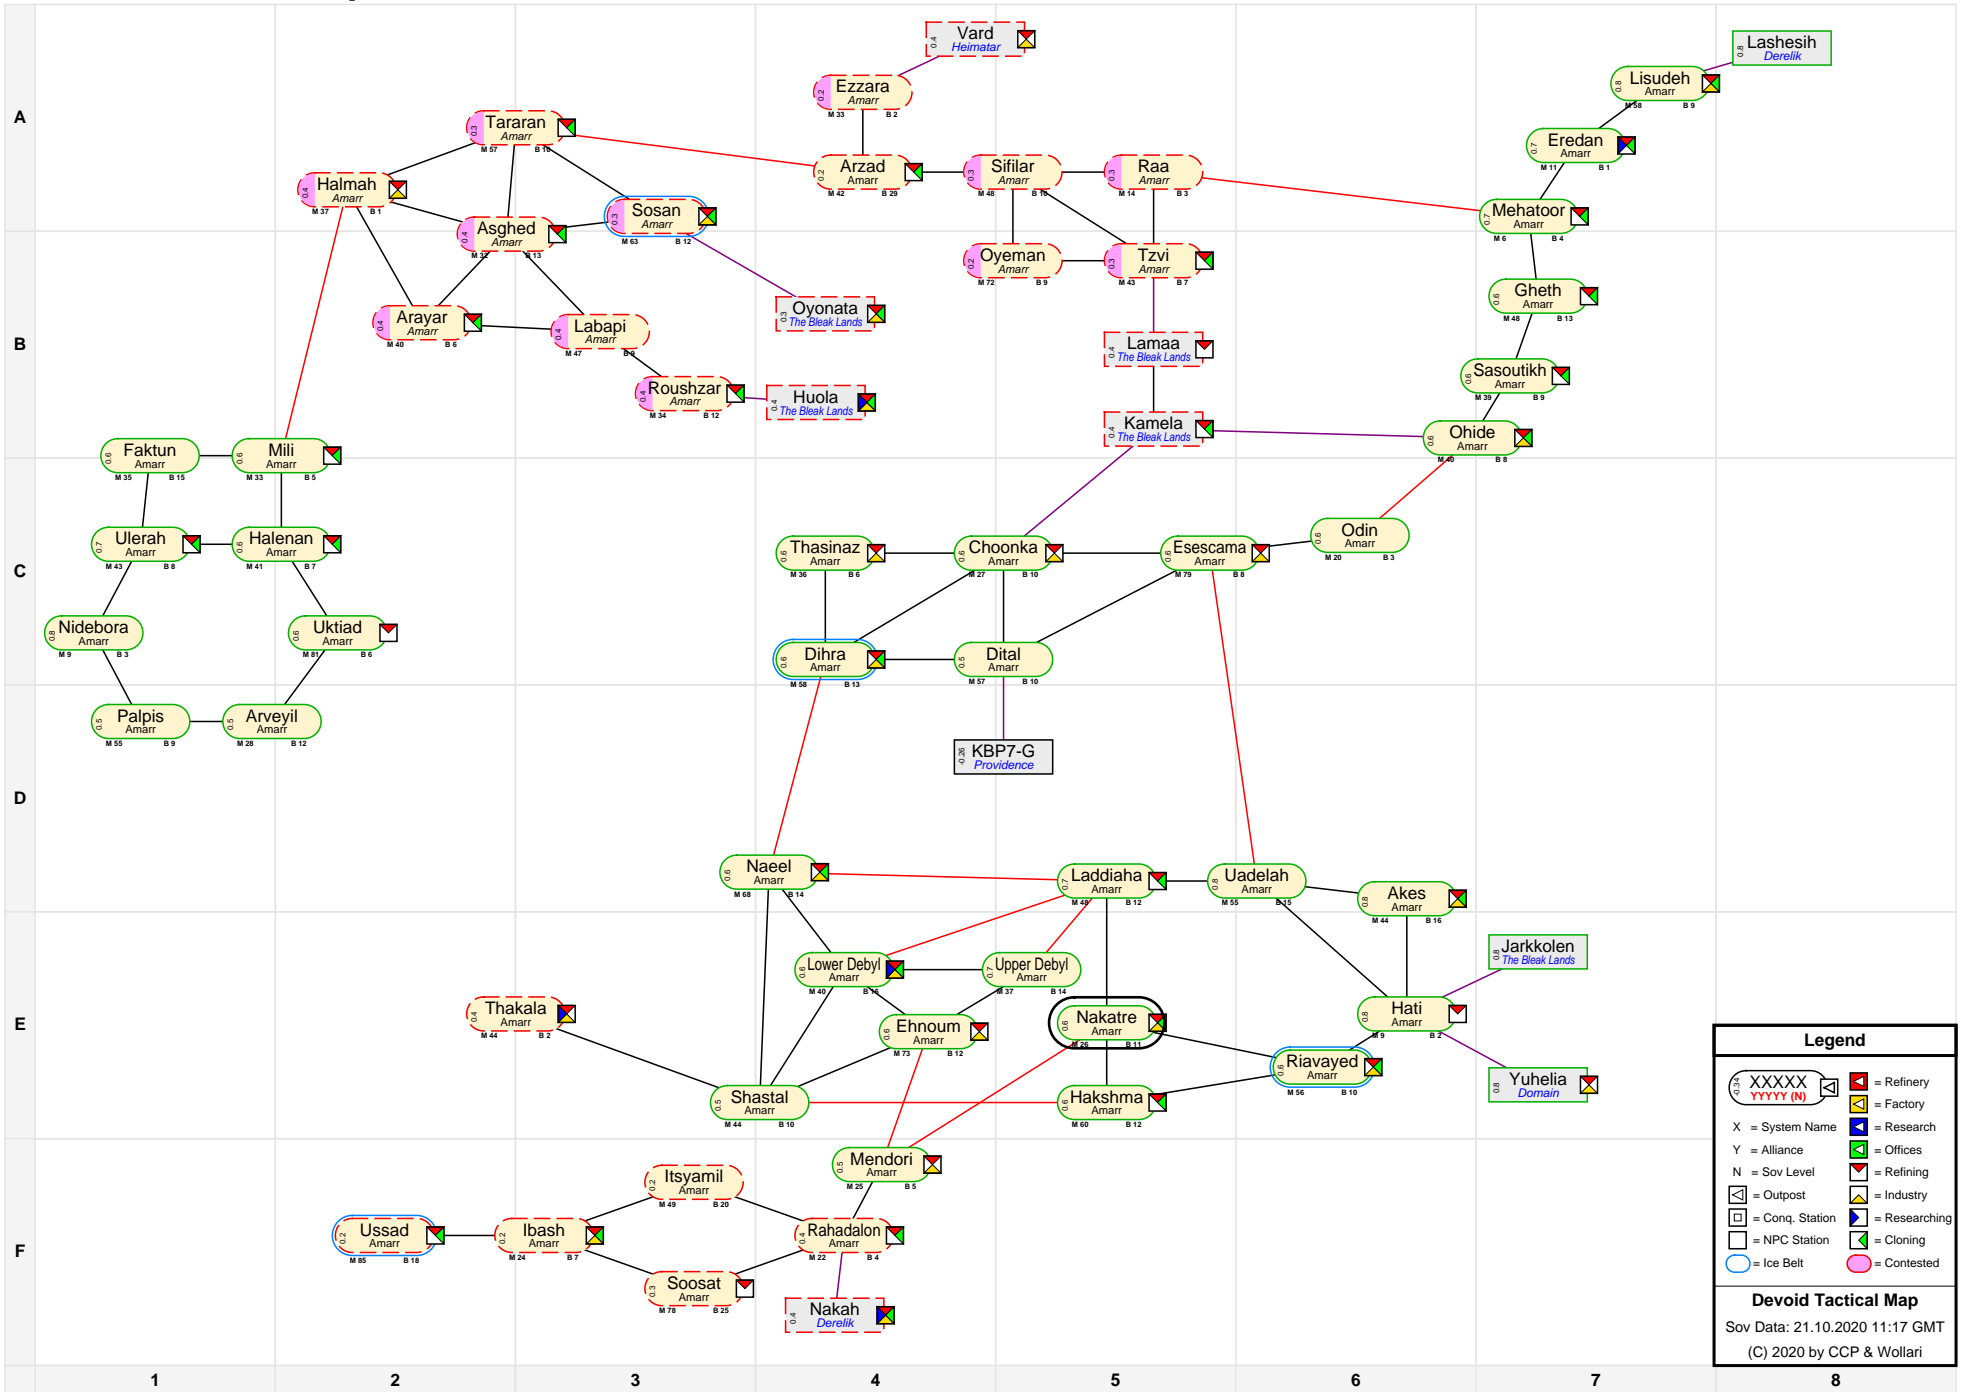

Devoid Tactical Map

Legend

- XXXXX (with YYYYY (N)) = Refinery
- X (with Y) = Factory
- X = System Name
- Y = Alliance
- N = Sov Level
- X (with Y) = Research
- Y (with X) = Offices
- N (with X) = Refining
- X (with Y) = Industry
- X (with Y) = Conq. Station
- Y (with X) = Researching
- X (with Y) = NPC Station
- Y (with X) = Cloning
- Blue Circle = Ice Belt
- Pink Circle = Contested

Devoid Tactical Map
 Sov Data: 21.10.2020 11:17 GMT
 (C) 2020 by CCP & Wollari