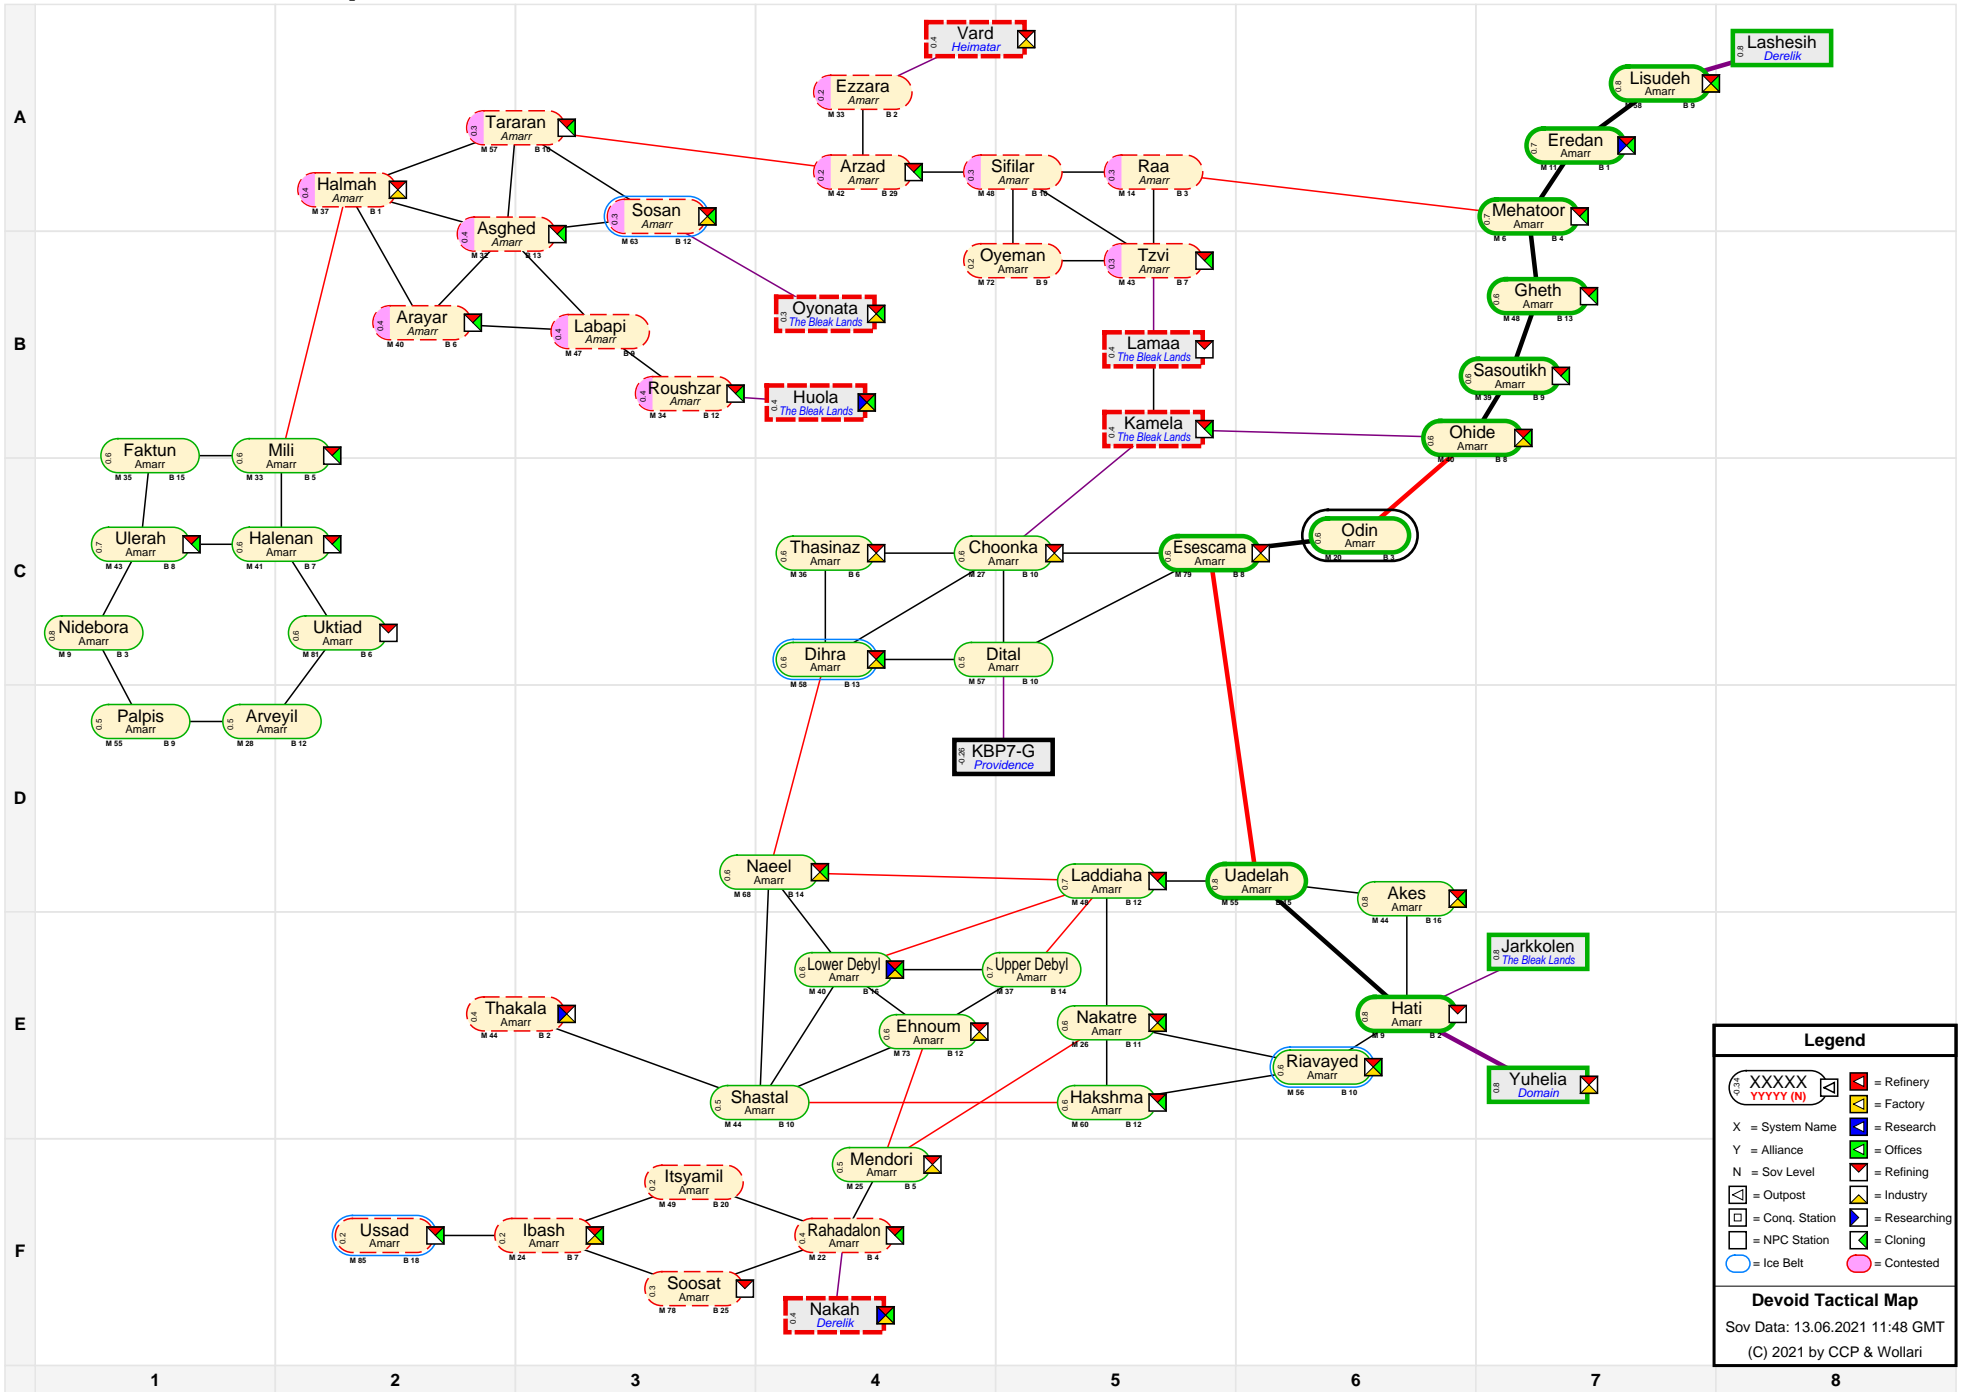

# Devoid Tactical Map

**Legend**

- XXXXXX (with icon) = Refinery
- YYYYY (with icon) = Factory
- X = System Name
- Y = Alliance
- N = Sov Level
- [Icon] = Outpost
- [Icon] = Conq. Station
- [Icon] = NPC Station
- [Icon] = Ice Belt
- [Icon] = Research
- [Icon] = Offices
- [Icon] = Refining
- [Icon] = Industry
- [Icon] = Researching
- [Icon] = Cloning
- [Icon] = Contested

**Devoid Tactical Map**  
 Sov Data: 13.06.2021 11:48 GMT  
 (C) 2021 by CCP & Wollari