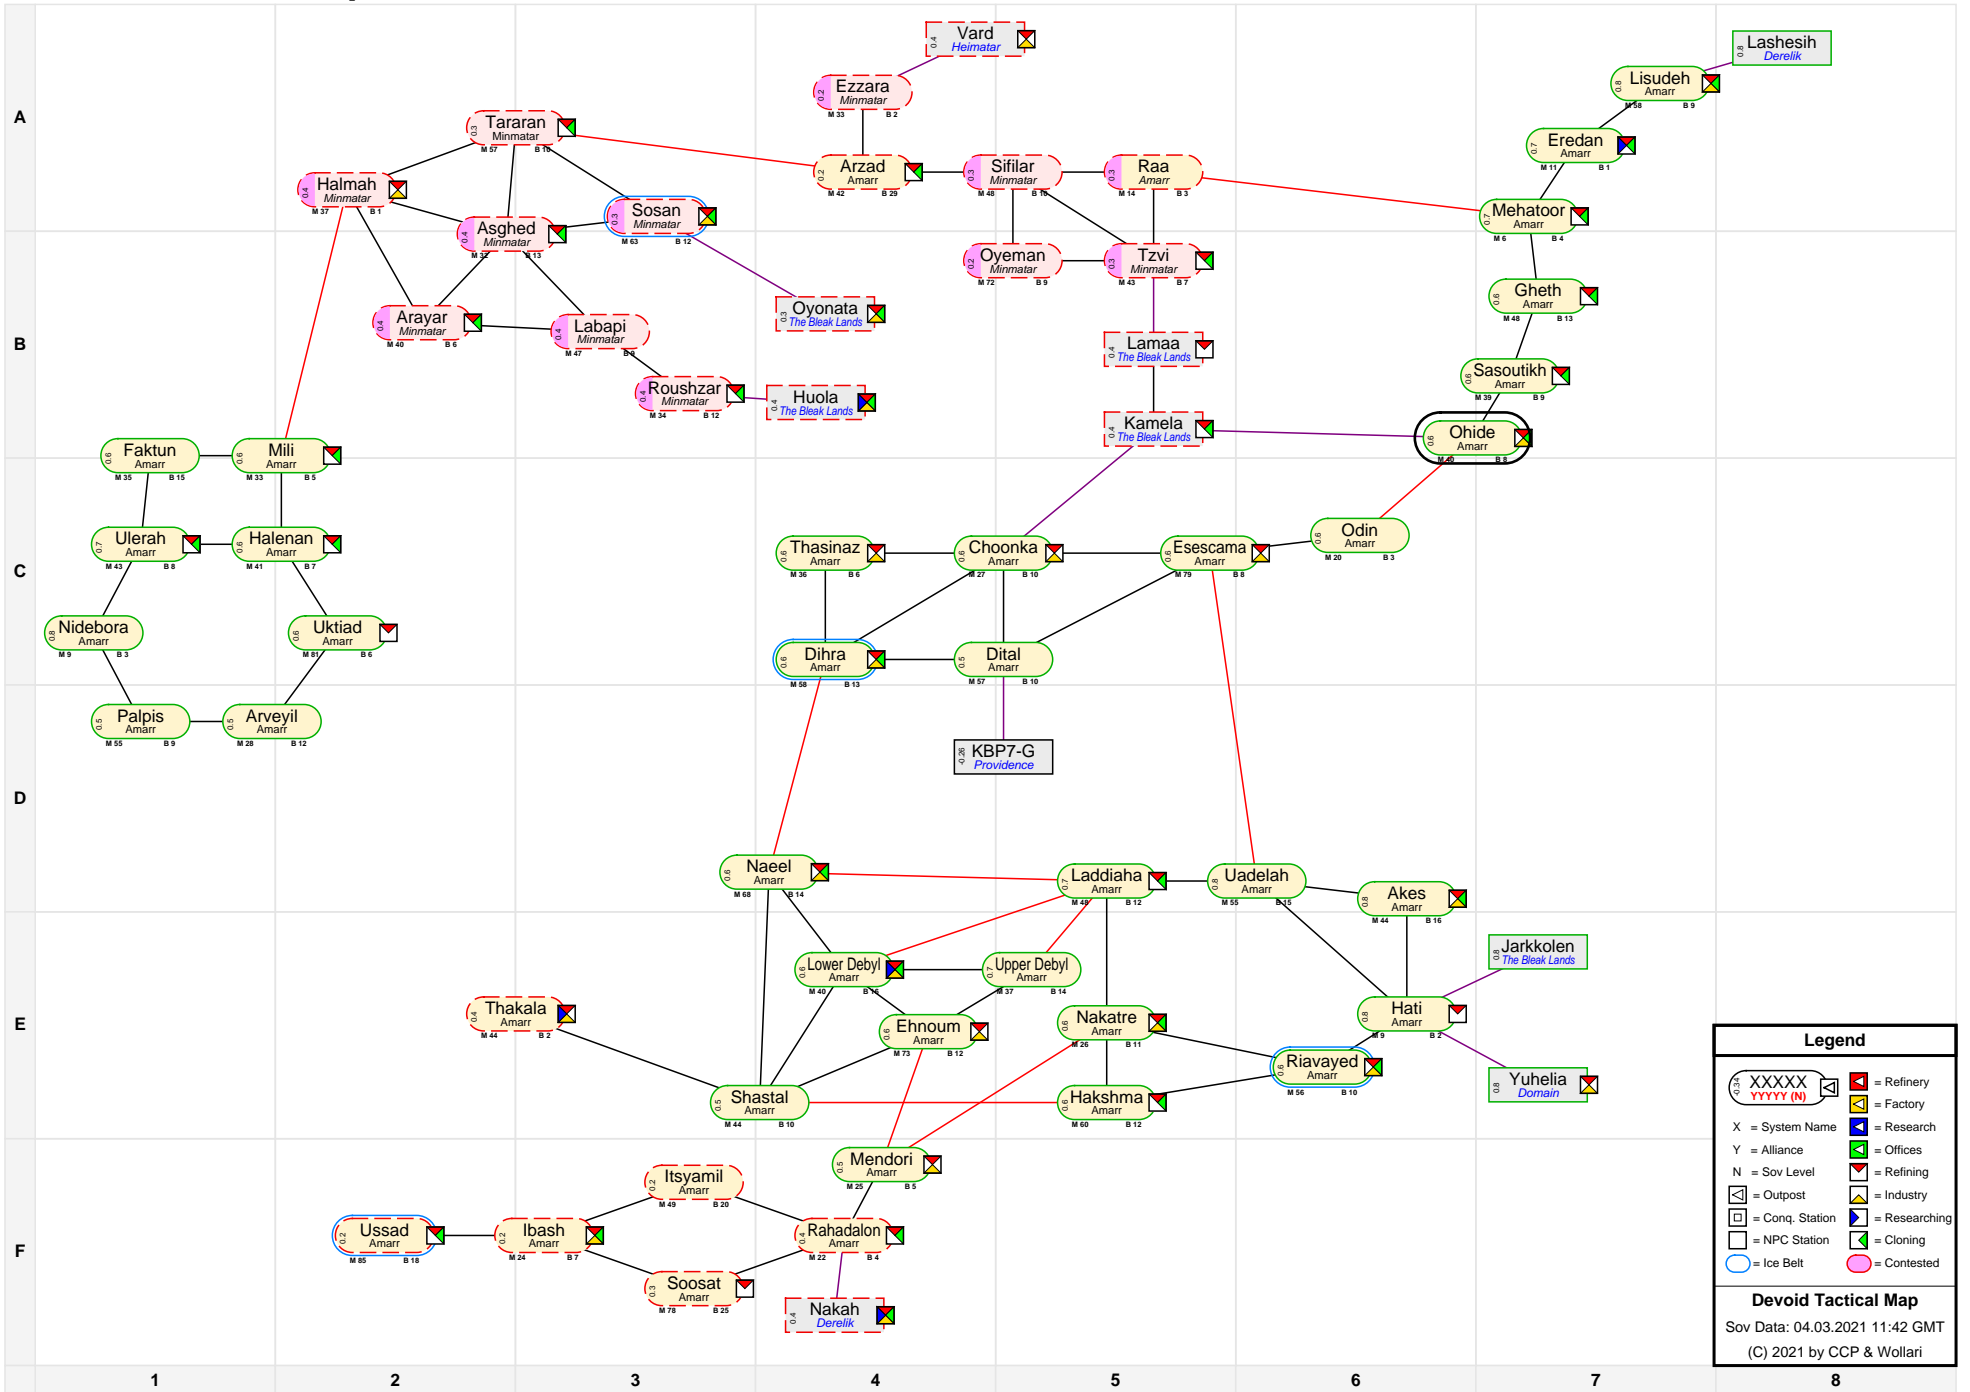

Devoid Tactical Map

Legend

- XXXXXX YYYYY (N) = Refinery
- X = System Name
- Y = Alliance
- N = Sov Level
- [Icon] = Outpost
- [Icon] = Conq. Station
- [Icon] = NPC Station
- [Icon] = Ice Belt
- [Icon] = Research
- [Icon] = Offices
- [Icon] = Refining
- [Icon] = Industry
- [Icon] = Researching
- [Icon] = Cloning
- [Icon] = Contested

Devoid Tactical Map
 Sov Data: 04.03.2021 11:42 GMT
 (C) 2021 by CCP & Wollari