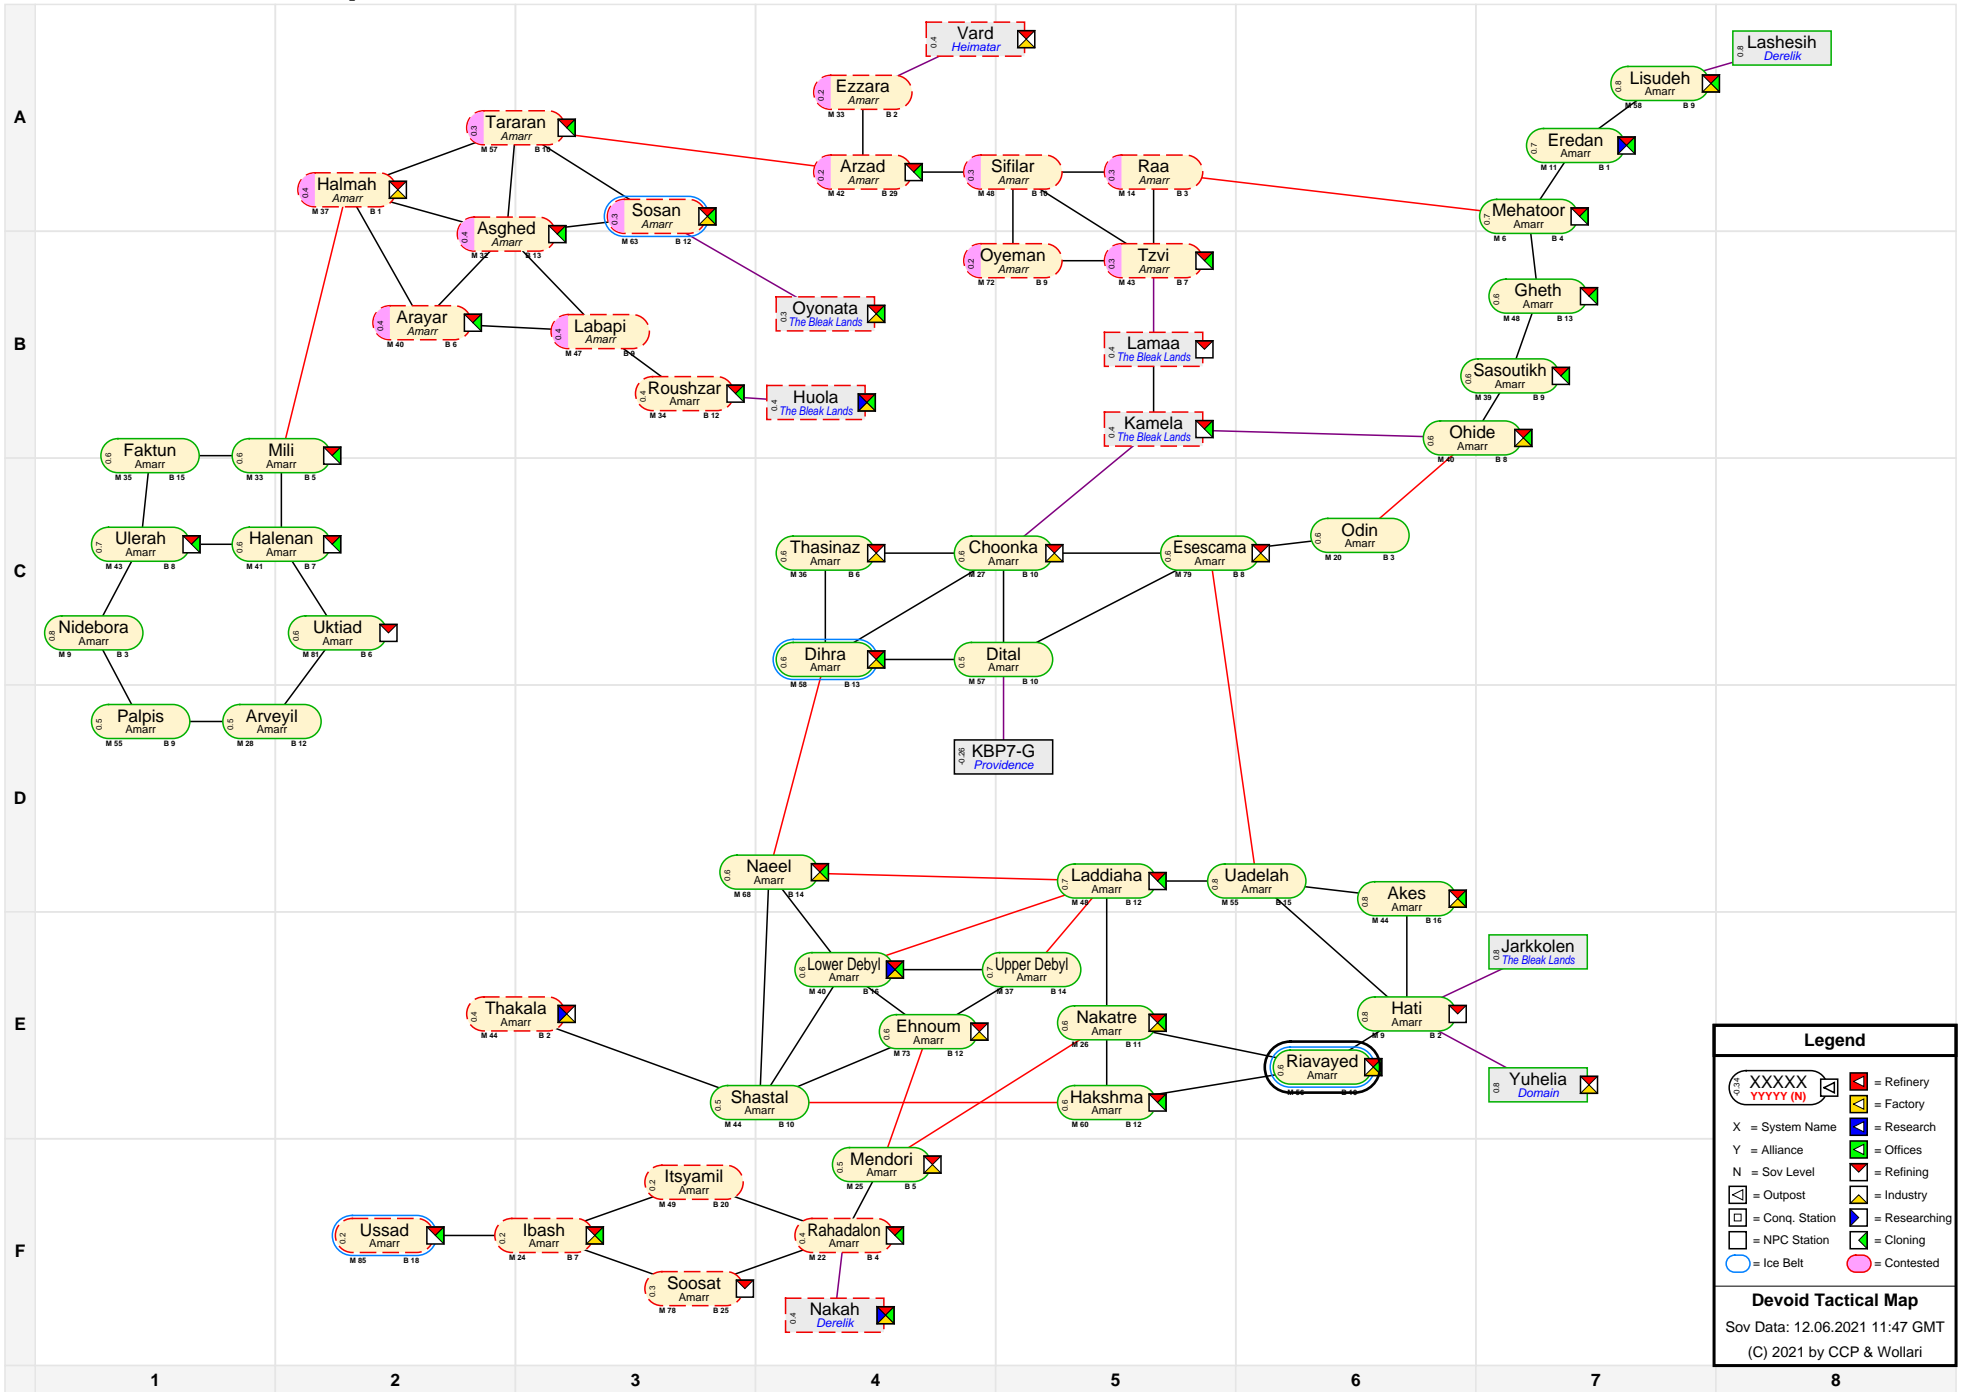

Devoid Tactical Map

Legend

- XXXXX (XXXX N) = System Name
- X = System Name
- Y = Alliance
- N = Sov Level
- [] = Outpost
- [] = Conq. Station
- [] = NPC Station
- [] = Ice Belt
- [] = Refinery
- [] = Factory
- [] = Research
- [] = Offices
- [] = Refining
- [] = Industry
- [] = Researching
- [] = Cloning
- [] = Contested

Devoid Tactical Map
 Sov Data: 12.06.2021 11:47 GMT
 (C) 2021 by CCP & Wollari