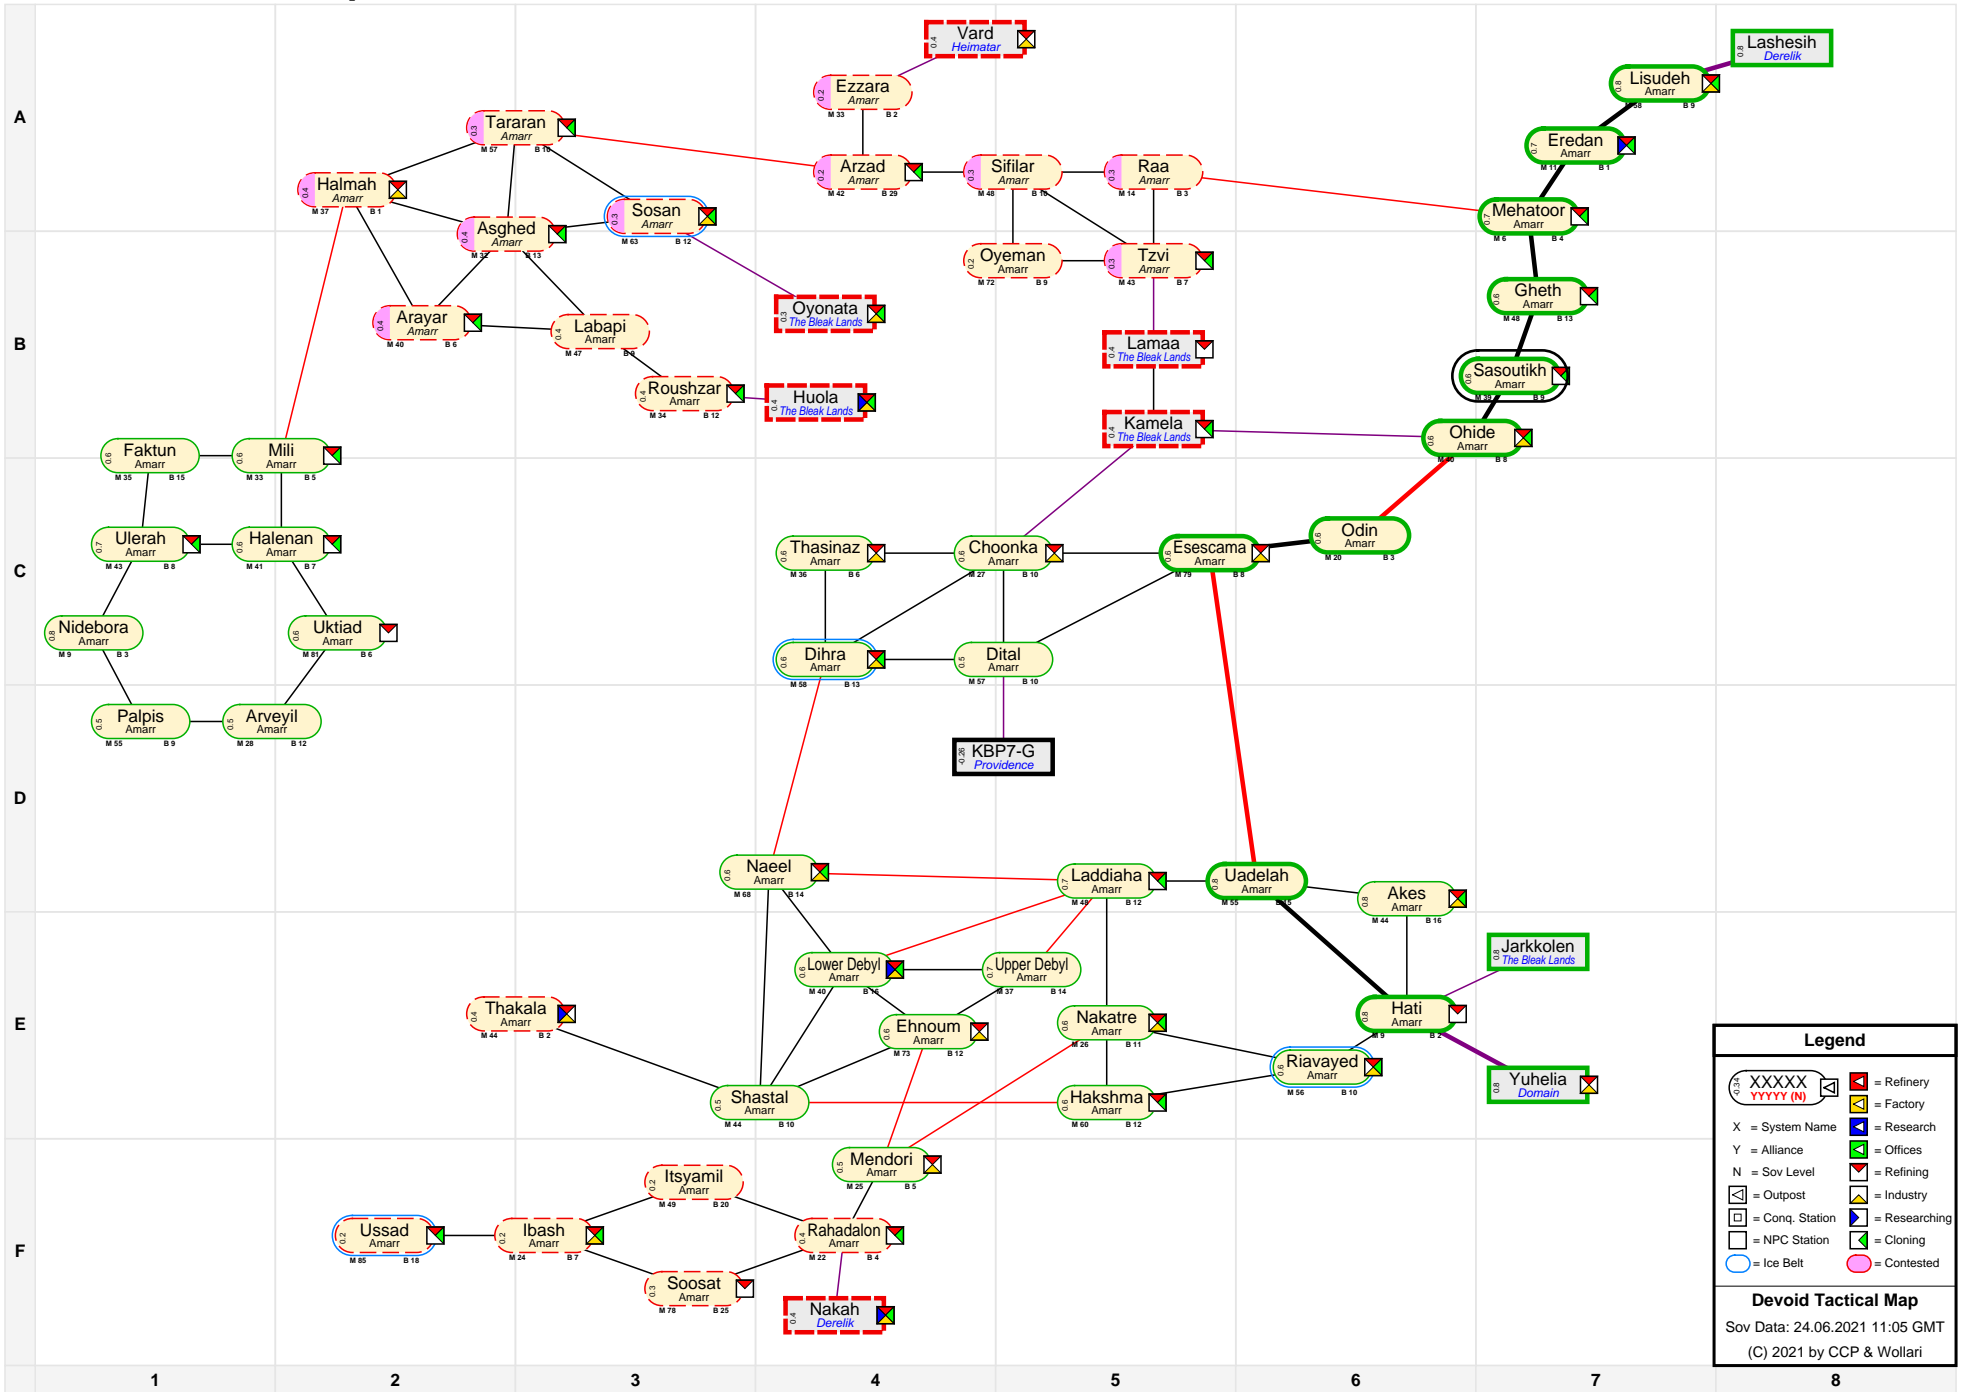

# Devoid Tactical Map

**Legend**

- XXXXX YYYYY (N) = System Name
- [Red Box] = Refinery
- [Yellow Box] = Factory
- X = System Name
- Y = Alliance
- N = Sov Level
- [Green Box] = Research
- [Blue Box] = Offices
- [Red Box] = Refining
- [Blue Box] = Industry
- [Green Box] = Outpost
- [Blue Box] = Conq. Station
- [Green Box] = Researching
- [Blue Box] = NPC Station
- [Green Box] = Cloning
- [Blue Box] = Contested

**Devoid Tactical Map**  
 Sov Data: 24.06.2021 11:05 GMT  
 (C) 2021 by CCP & Wollari