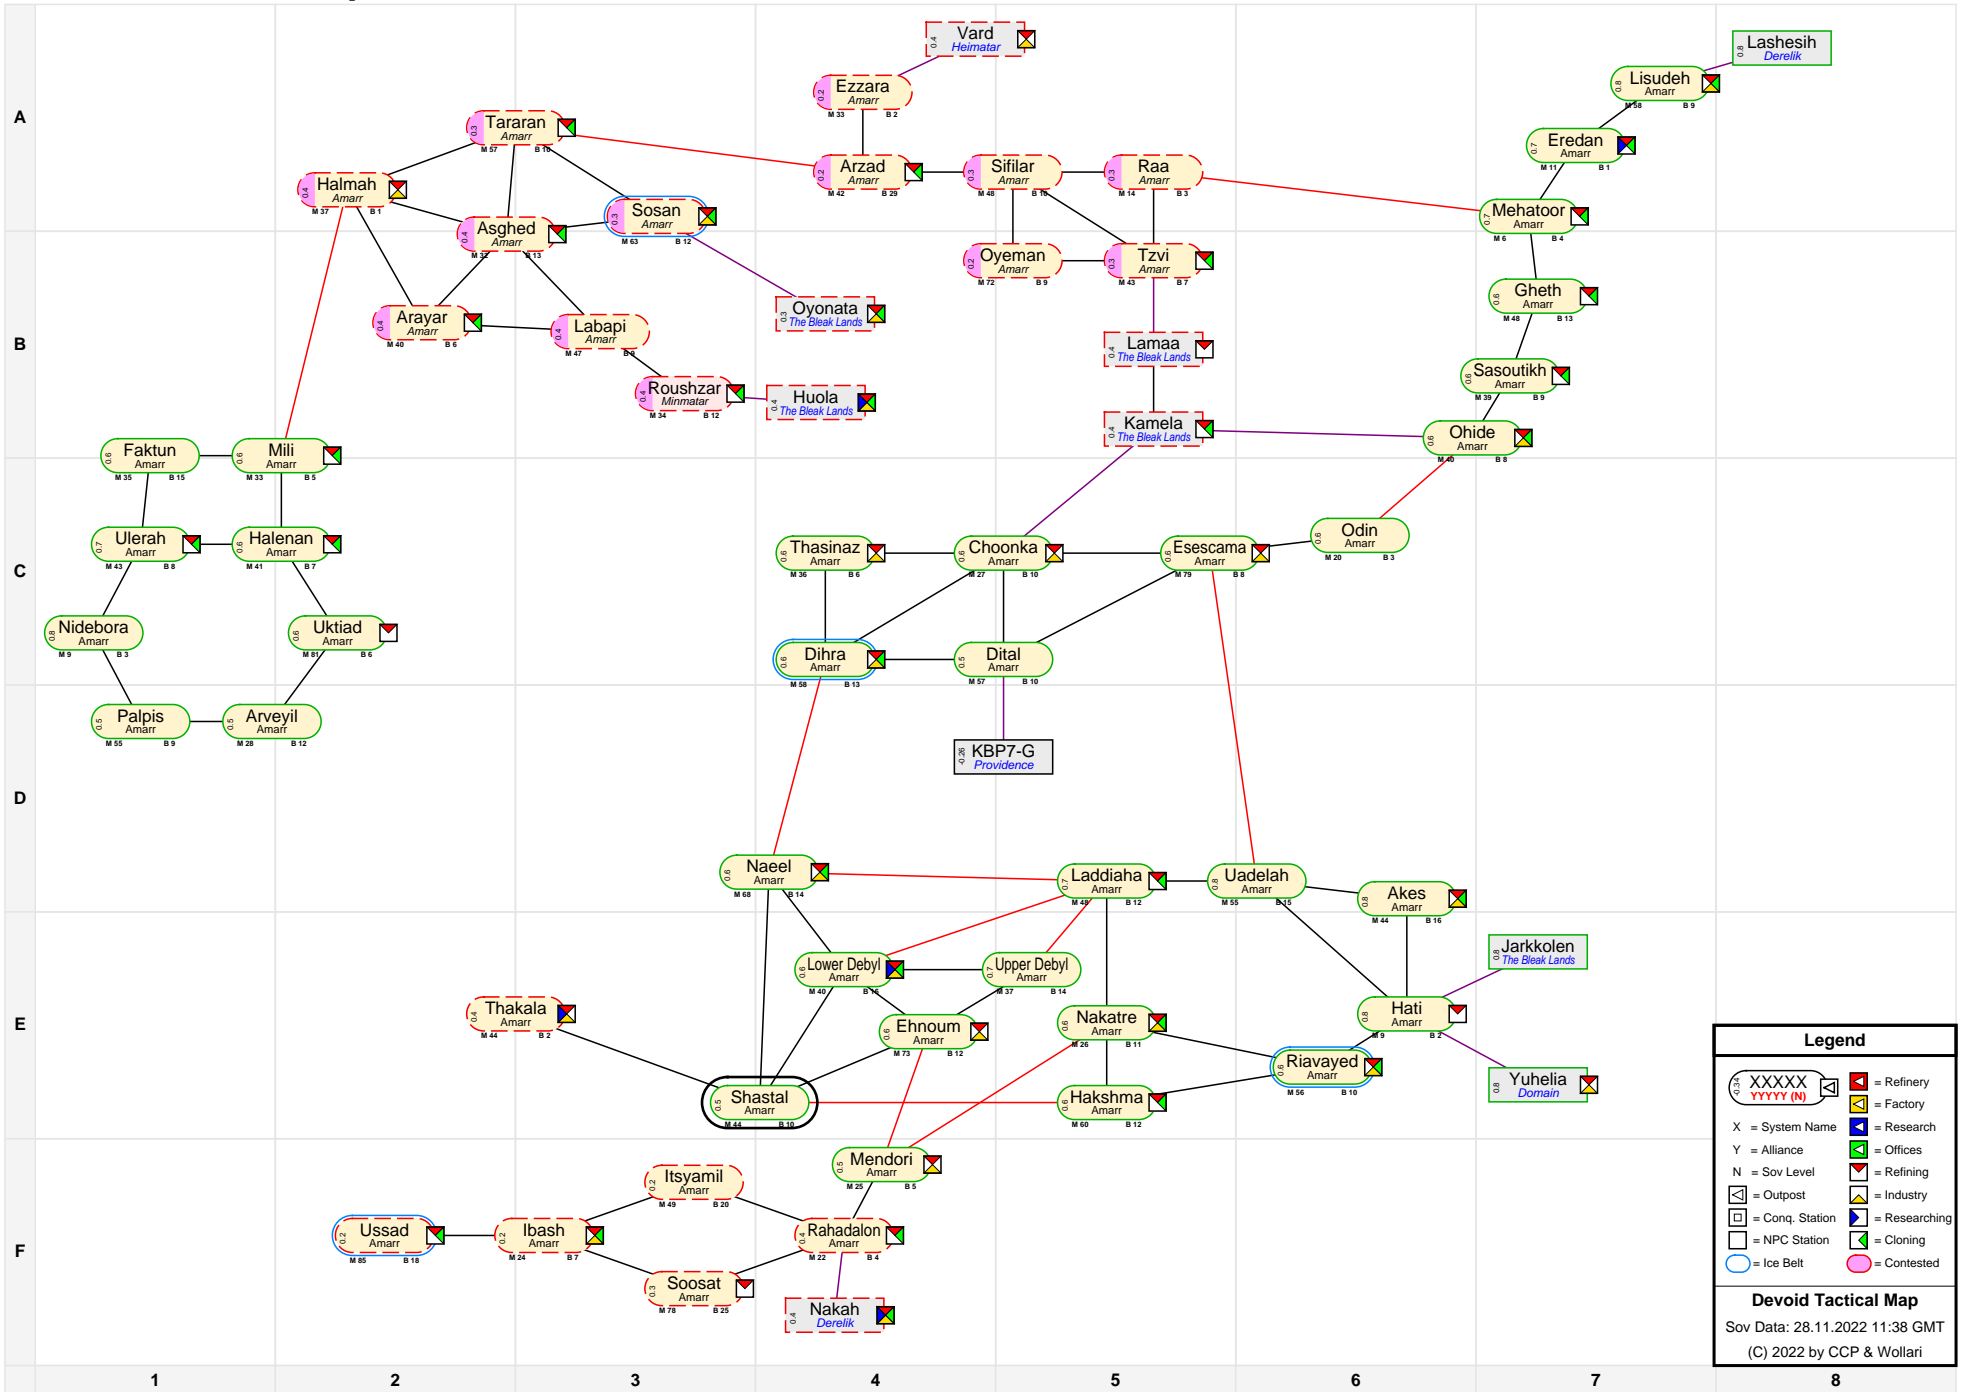

Devoid Tactical Map

Legend

- XXXXX
YYYY (N) [Icon] = Refinery
- [Icon] = Factory
- X = System Name
- Y = Alliance
- N = Sov Level
- [Icon] = Research
- [Icon] = Offices
- [Icon] = Refining
- [Icon] = Industry
- [Icon] = Outpost
- [Icon] = Conq. Station
- [Icon] = Researching
- [Icon] = NPC Station
- [Icon] = Cloning
- [Icon] = Ice Belt
- [Icon] = Contested

Devoid Tactical Map
 Sov Data: 28.11.2022 11:38 GMT
 (C) 2022 by CCP & Wollari