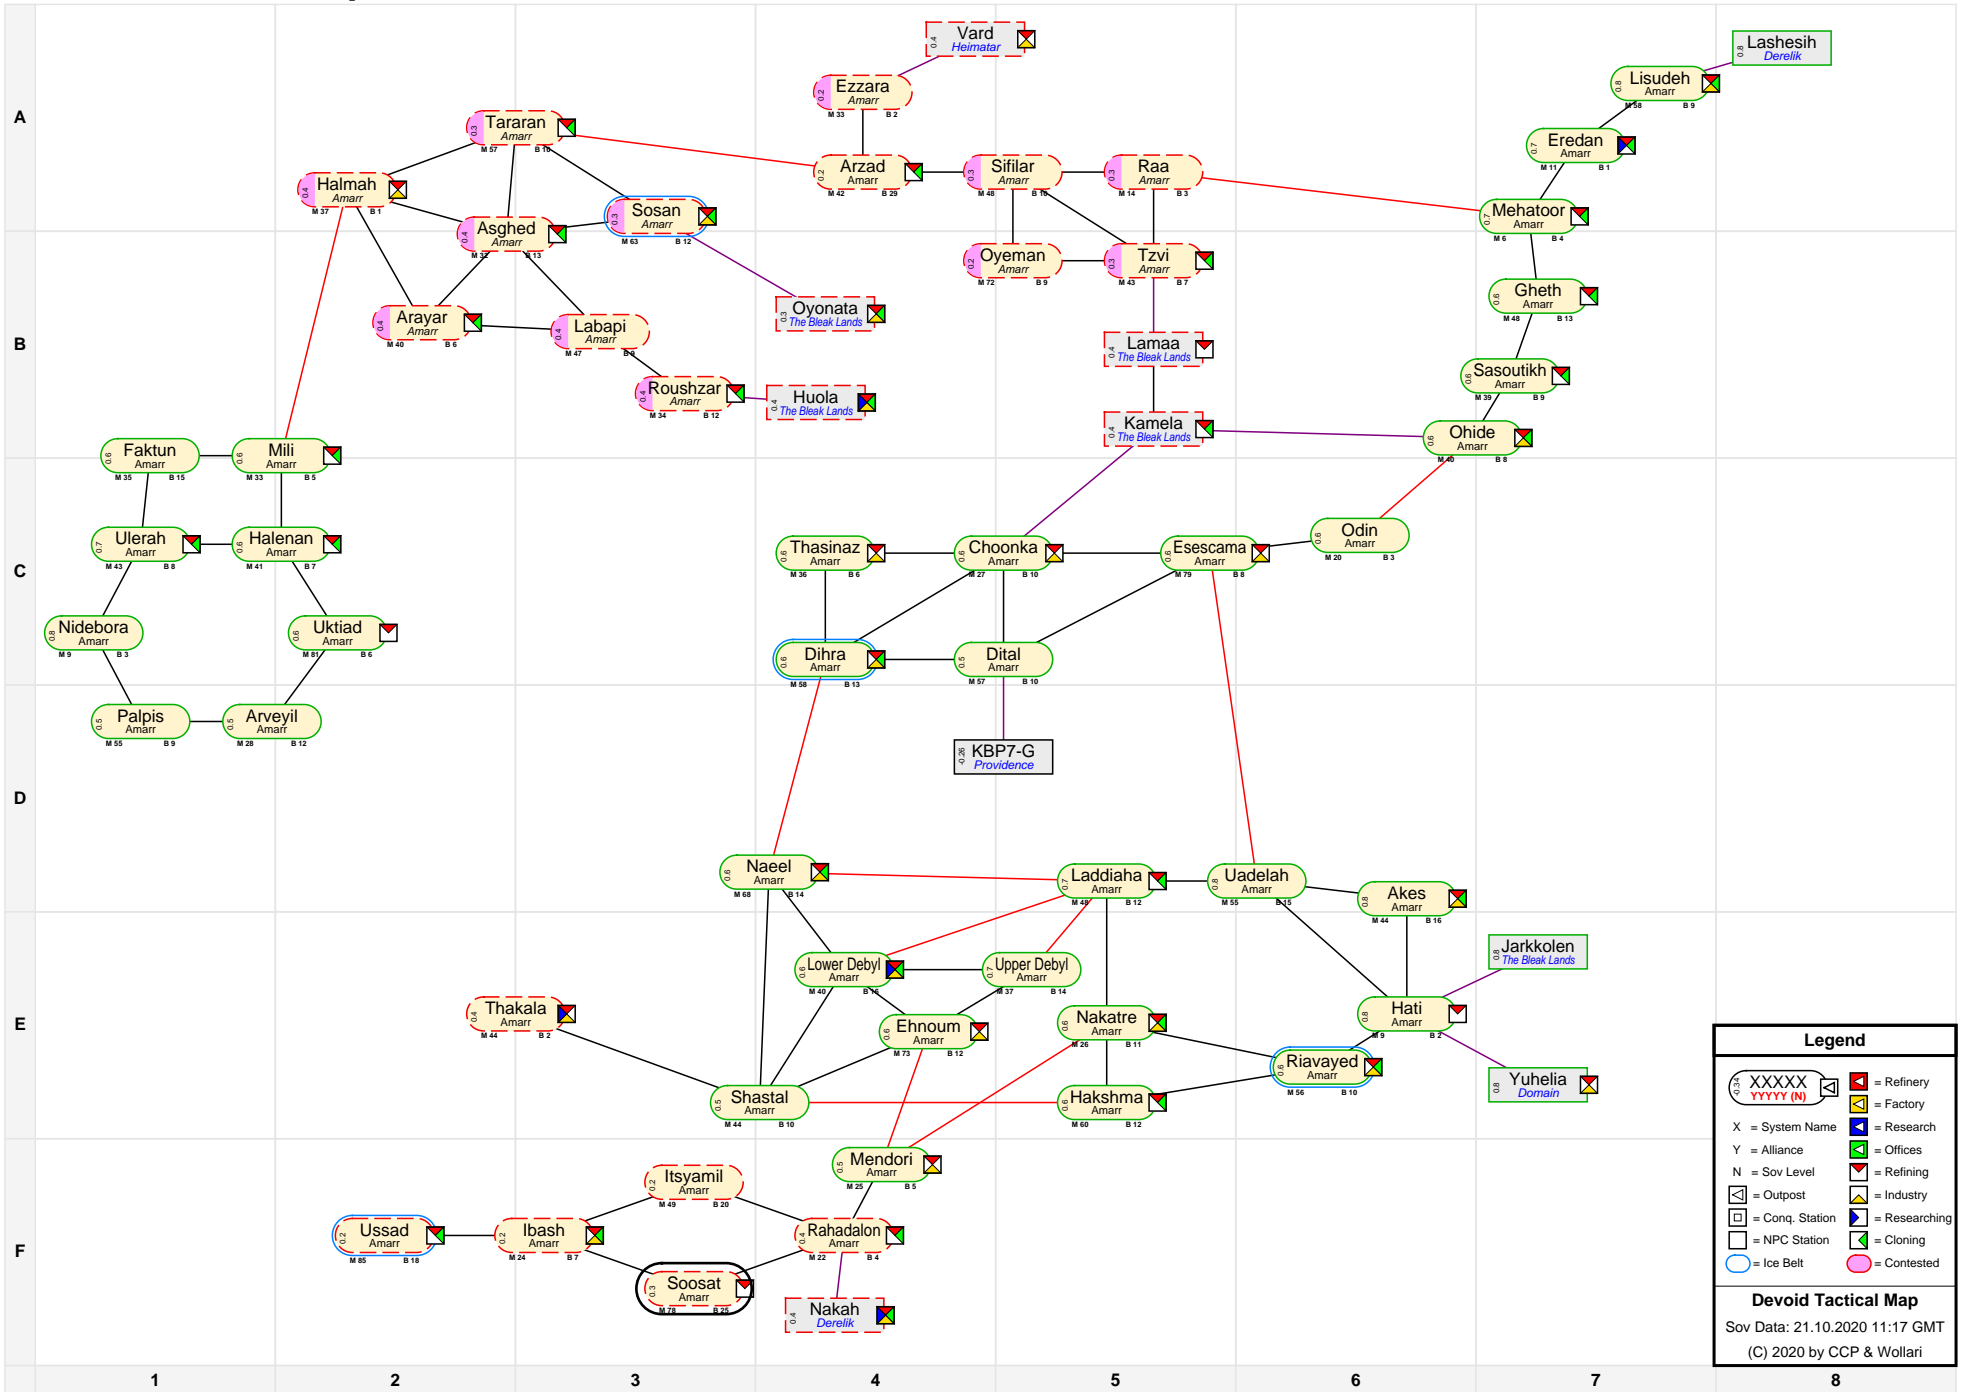

Devoid Tactical Map

Legend

- XXXXXX YYYYY (N) = System Name
- [Red Box] = Refinery
- [Yellow Box] = Factory
- X = System Name
- Y = Alliance
- N = Sov Level
- [Green Box] = Research
- [Blue Box] = Offices
- [Red Box] = Refining
- [Yellow Box] = Industry
- [Green Box] = Outpost
- [Blue Box] = Conq. Station
- [Green Box] = Researching
- [Blue Box] = Cloning
- [Pink Box] = Contested
- [Blue Circle] = Ice Belt

Devoid Tactical Map
 Sov Data: 21.10.2020 11:17 GMT
 (C) 2020 by CCP & Wollari