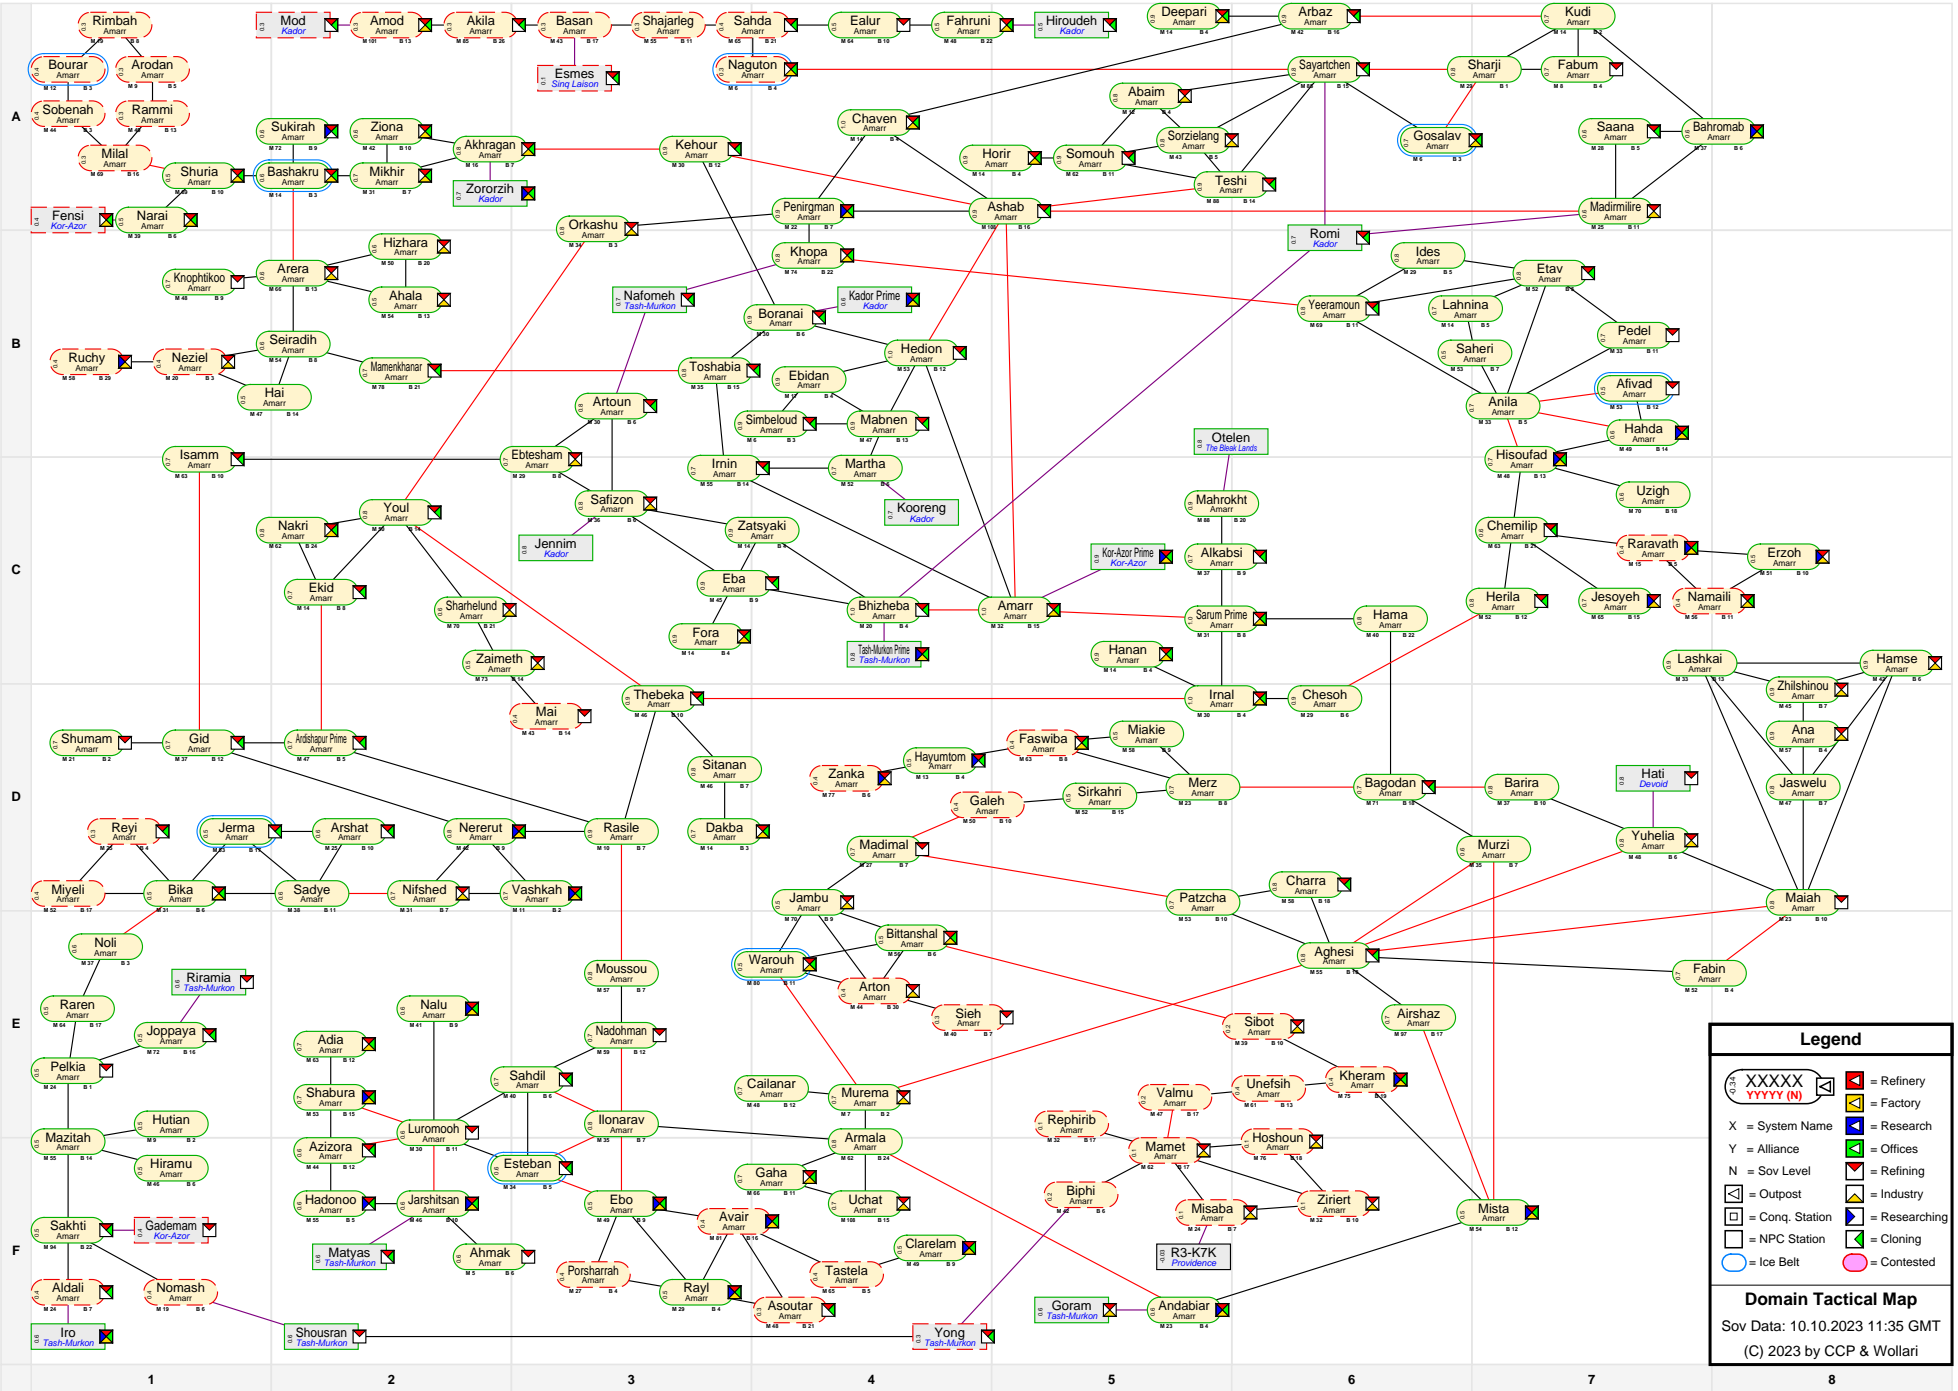

# Domain Tactical Map

**Legend**

- XXXXX YYYYY (N) = Refinery
- X = System Name
- Y = Alliance
- N = Sov Level
- = Outpost
- = Conq. Station
- = NPC Station
- = Cloning
- = Research
- = Offices
- = Refining
- = Industry
- = Factory
- = Contested

**Domain Tactical Map**  
 Sov Data: 10.10.2023 11:35 GMT  
 (C) 2023 by CCP & Wollari