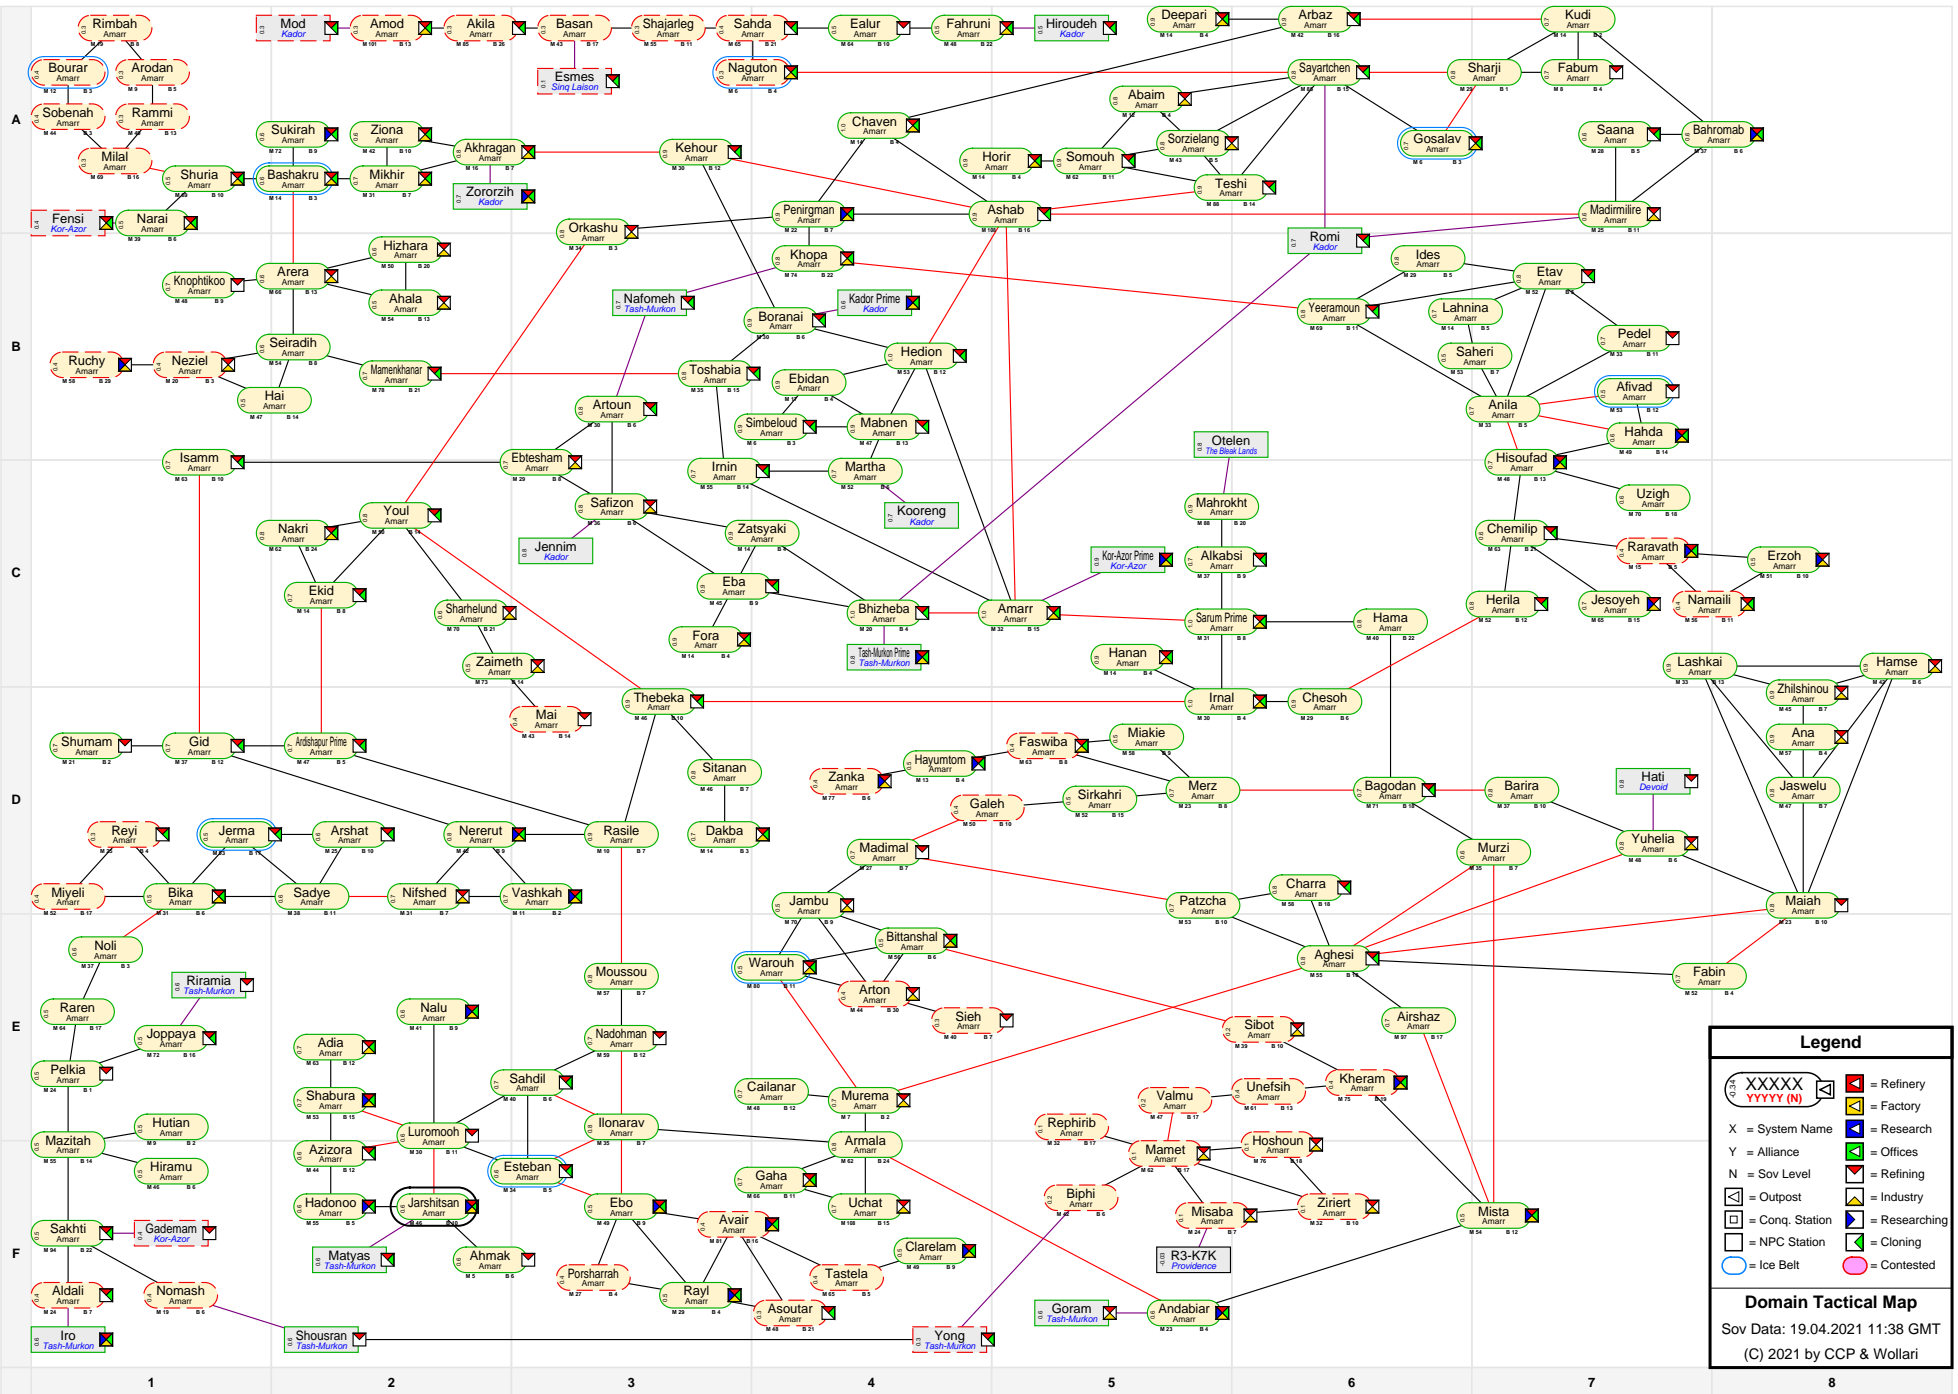

Domain Tactical Map

Legend

XXXXX YYYY (N) = Refinery
X = System Name
Y = Alliance
N = Sov Level
X = Refining
X = Postup
X = Industry
X = Conq. Station
X = Researching
X = NPC Station
X = Cloning
X = Contested

Domain Tactical Map
 Sov Data: 19.04.2021 11:38 GMT
 (C) 2021 by CCP & Wollari