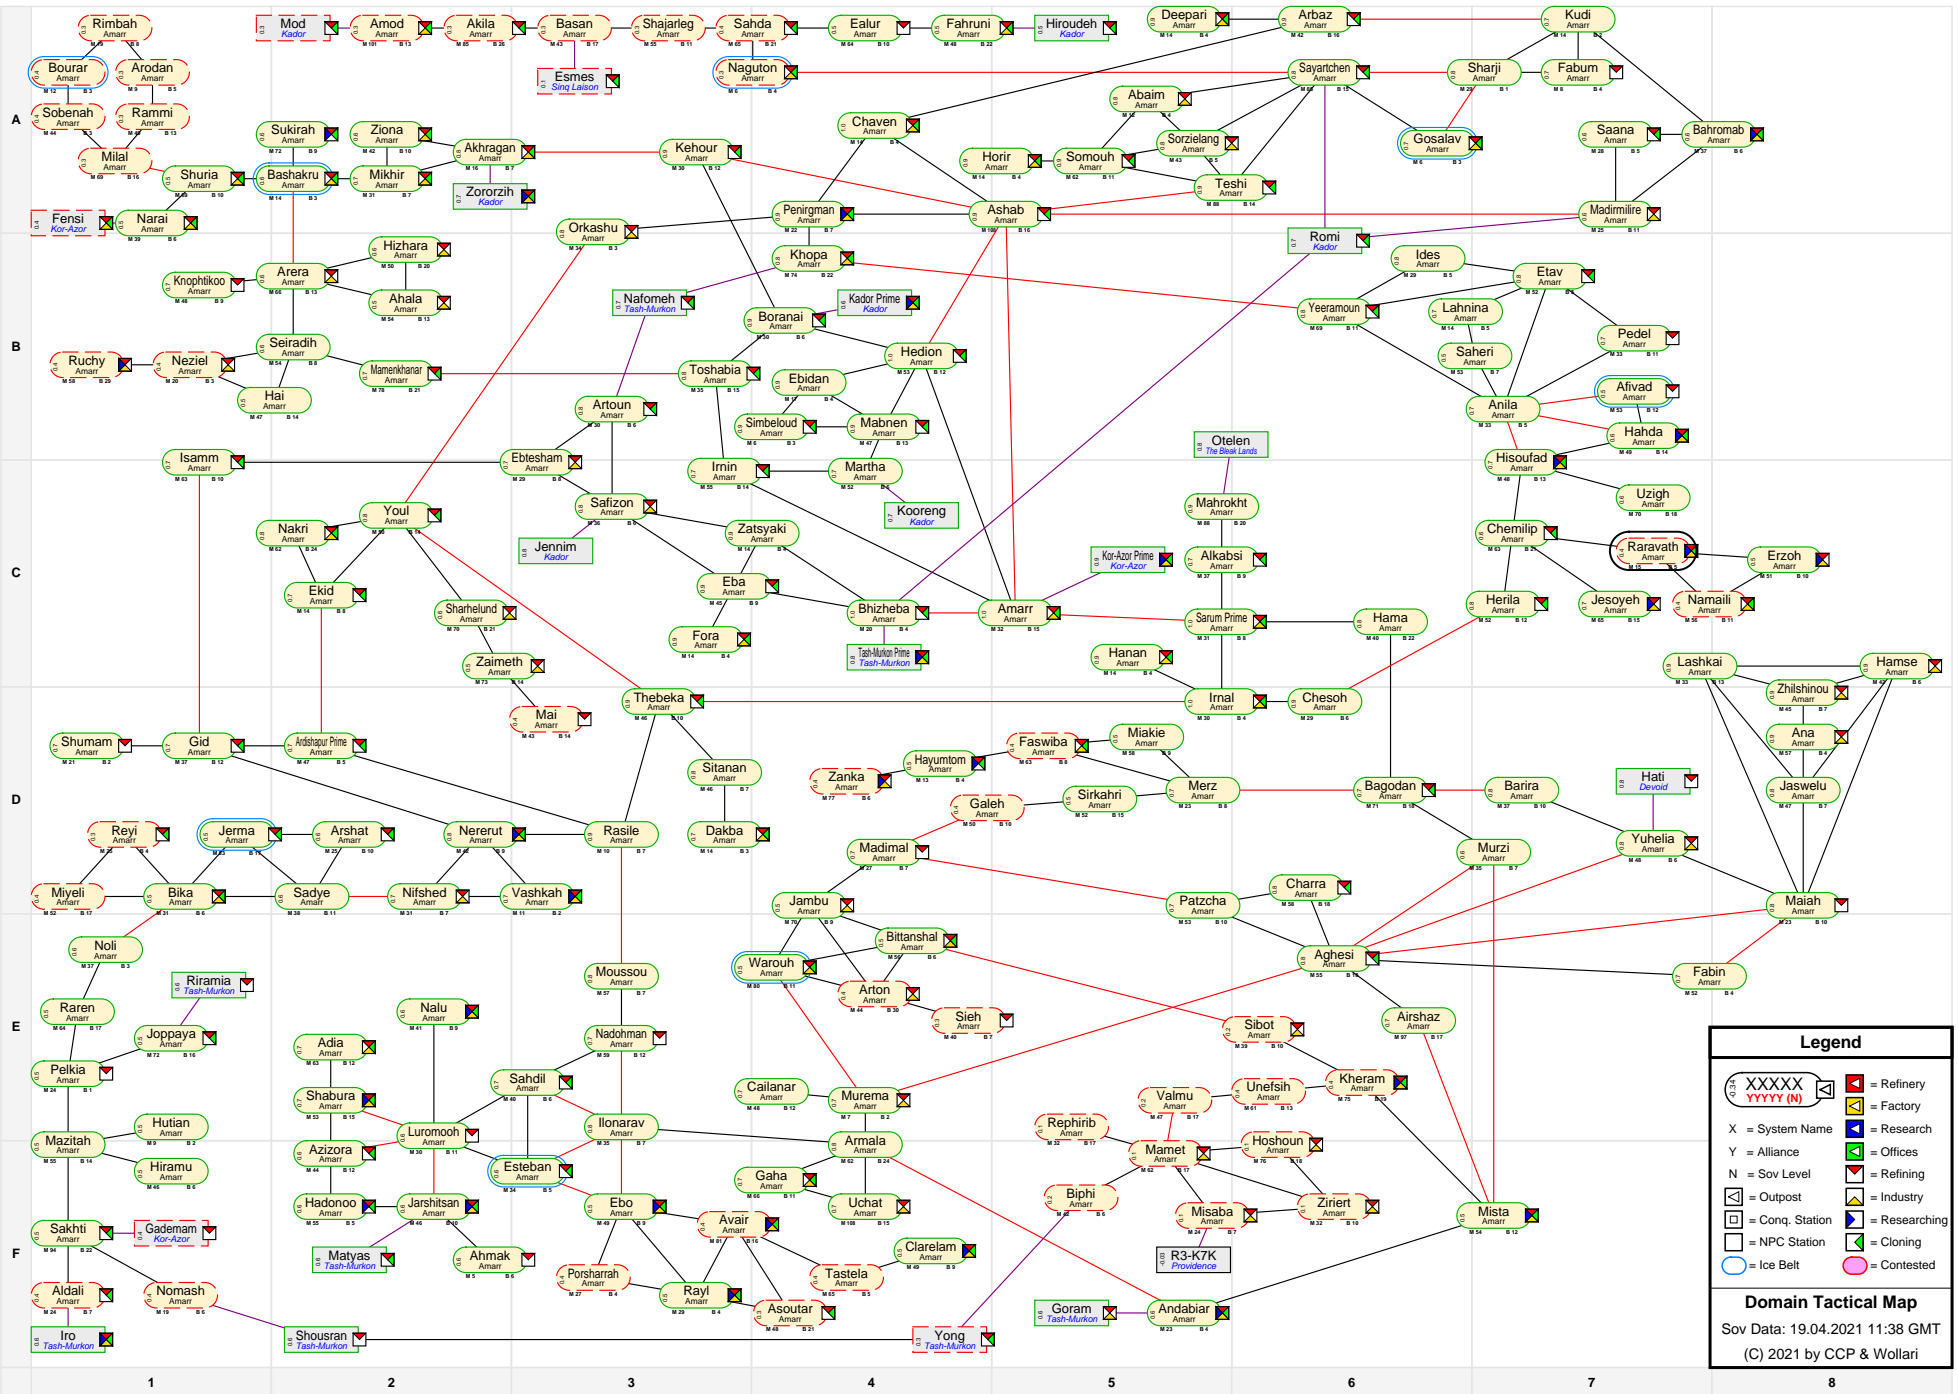

Domain Tactical Map

Legend

- XXXXX (with icon) = Refinery
- YYYY (N) (with icon) = Factory
- X = System Name
- Y = Alliance
- N = Sov Level
- O = Refining
- P = Outpost
- R = Conq. Station
- C = NPC Station
- Cloning (with icon)
- Researching (with icon)
- Industry (with icon)
- Offices (with icon)
- Research (with icon)

Domain Tactical Map
 Sov Data: 19.04.2021 11:38 GMT
 (C) 2021 by CCP & Wollari