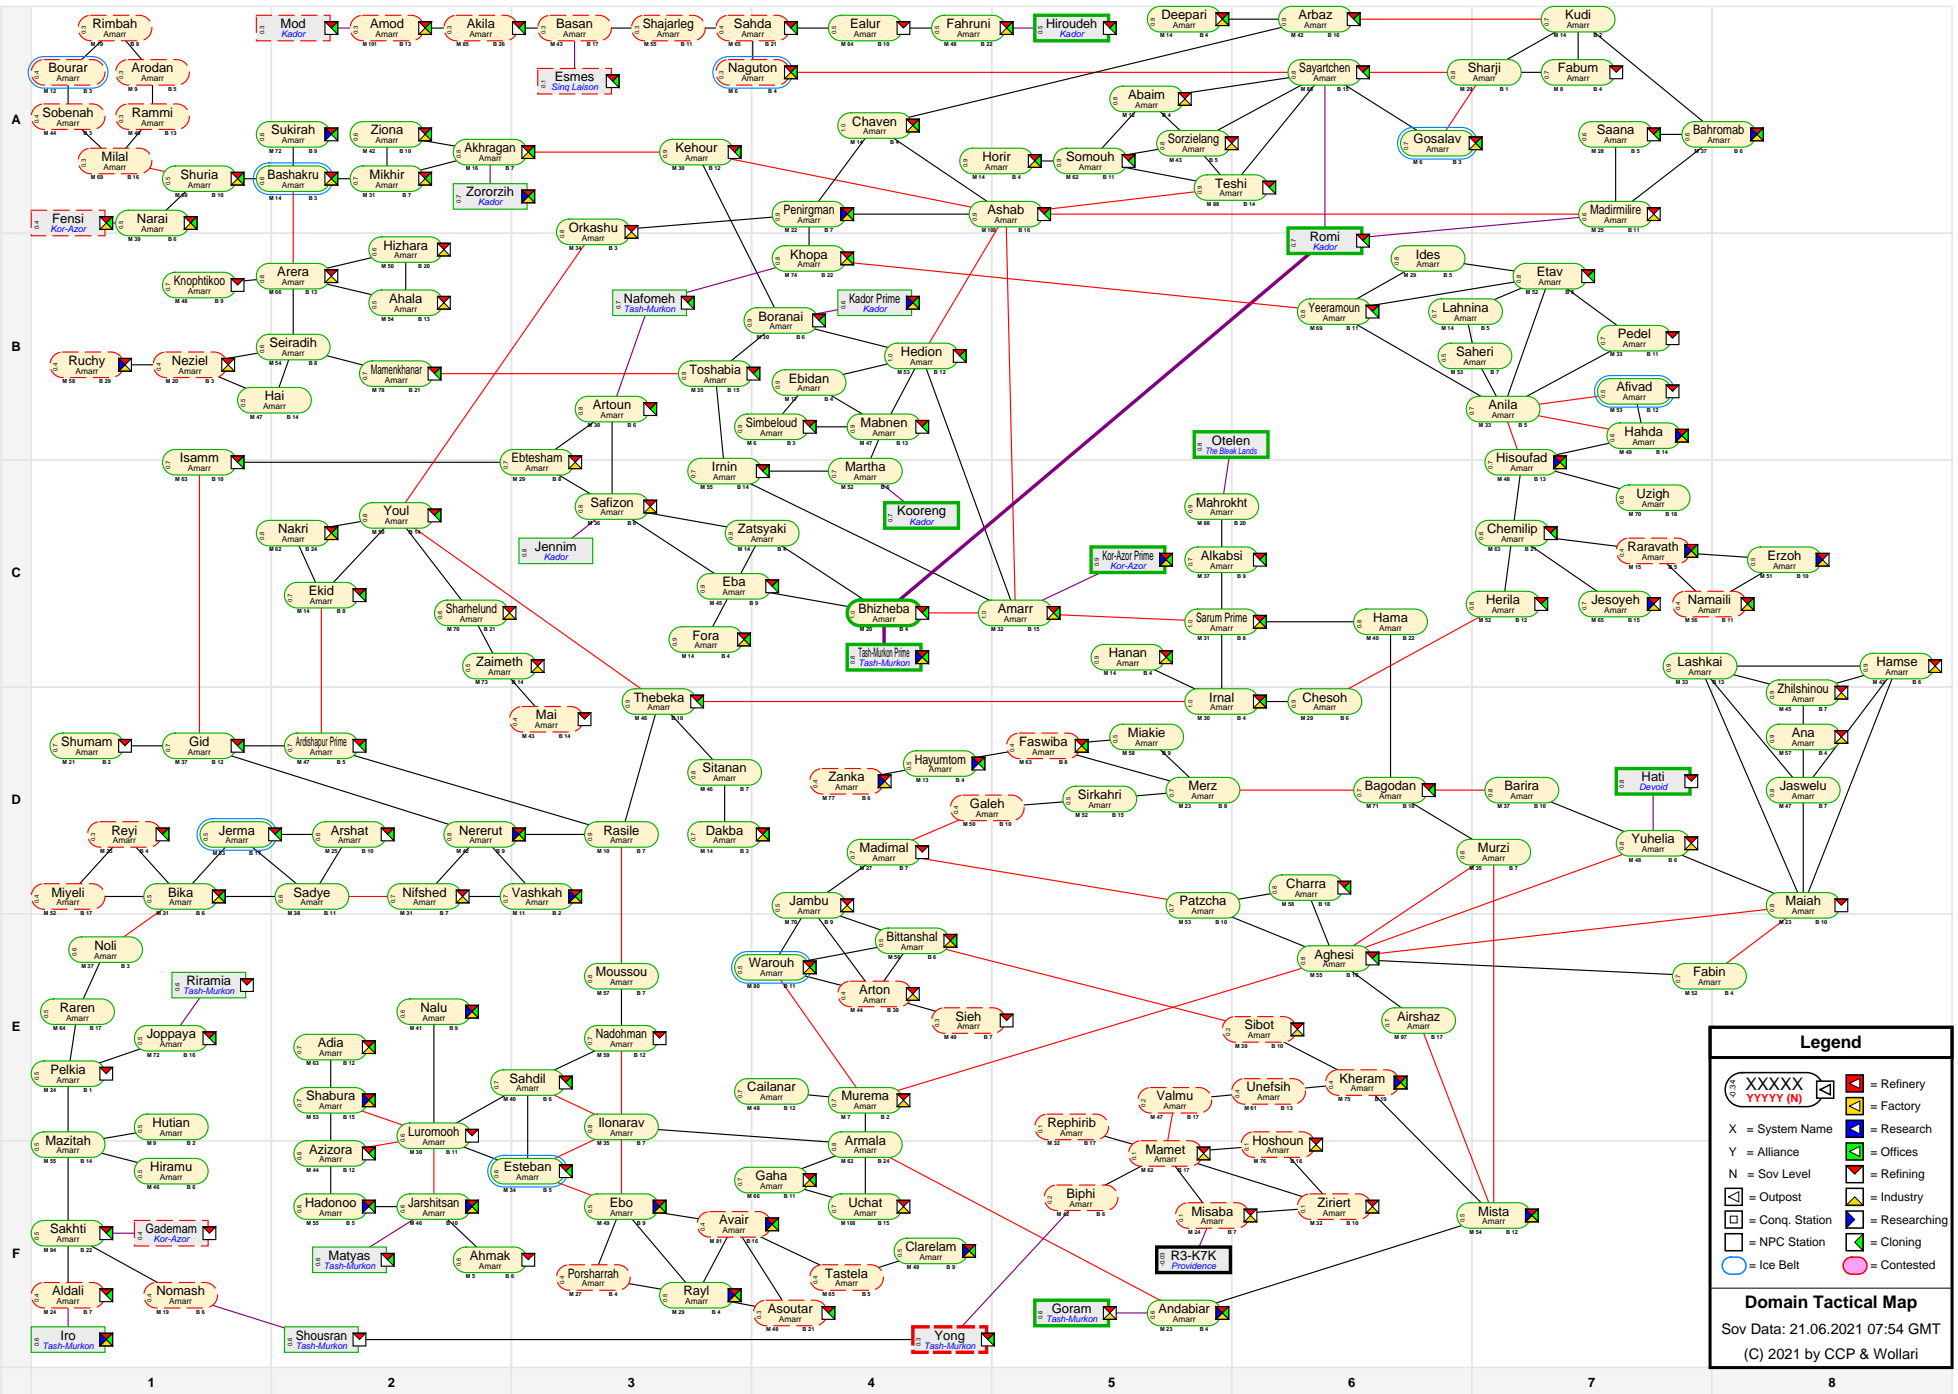

Domain Tactical Map

Legend

XXXXX YYYY (N) = Refinery
XXXX = Factory
XXXX = Research
XXXX = Offices
XXXX = Refining
XXXX = Industry
XXXX = Outpost
XXXX = Conq. Station
XXXX = NPC Station
XXXX = Ice Belt
XXXX = Contested

Domain Tactical Map
 Sov Data: 21.06.2021 07:54 GMT
 (C) 2021 by CCP & Wollari