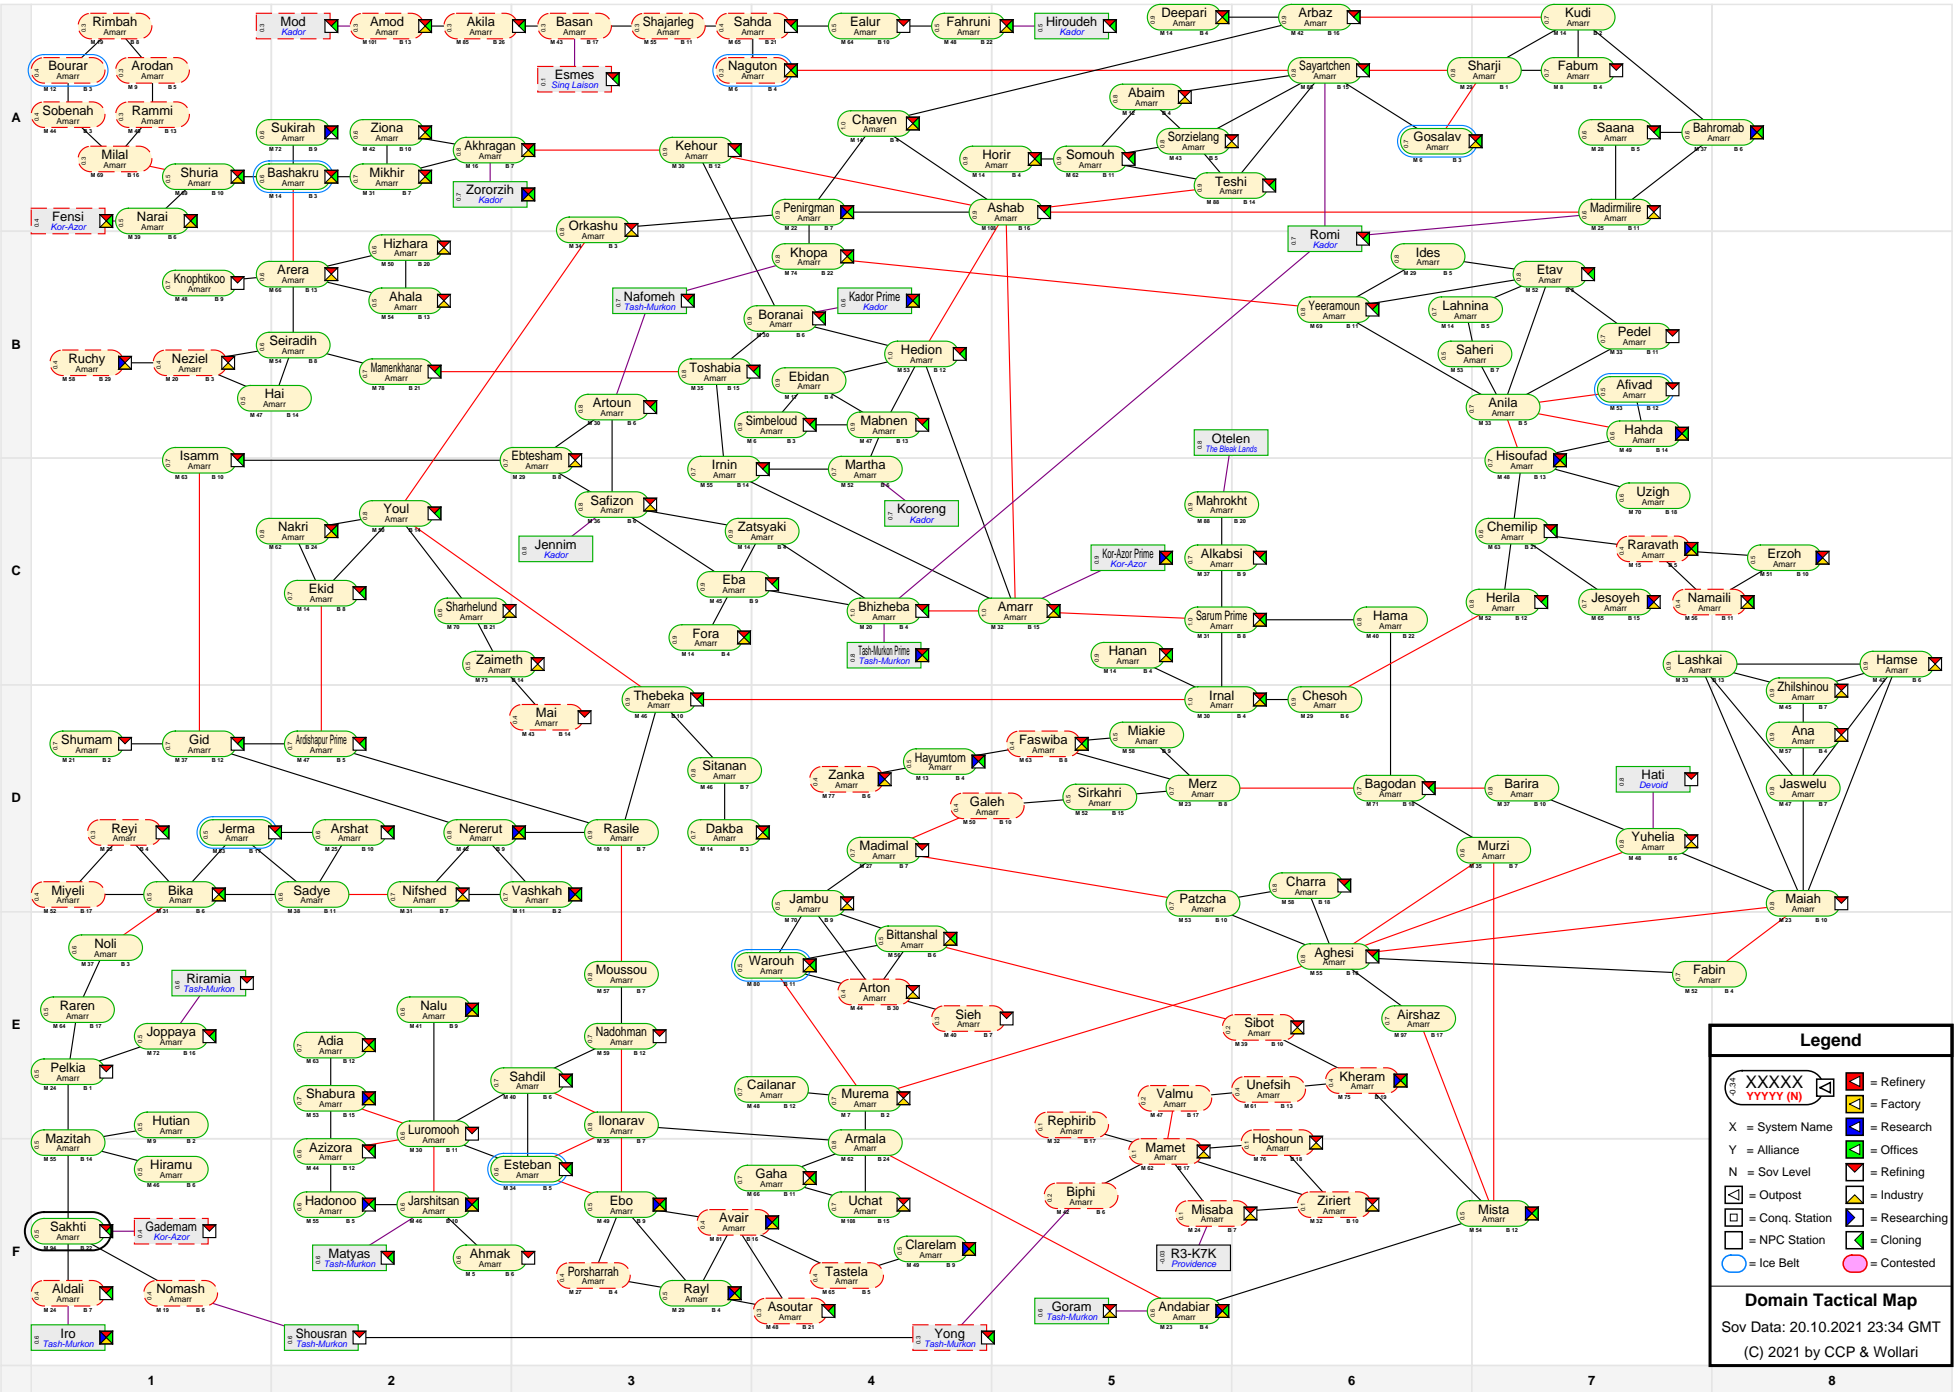

Domain Tactical Map

Legend

- XXXXX YYYYY (N) = Refinery
- X = System Name
- Y = Alliance
- N = Sov Level
- [] = Post
- [] = Conq. Station
- [] = NPC Station
- [] = Cloning
- [] = Research
- [] = Offices
- [] = Refining
- [] = Industry
- [] = Ice Belt
- [] = Contested

Domain Tactical Map
 Sov Data: 20.10.2021 23:34 GMT
 (C) 2021 by CCP & Wollari