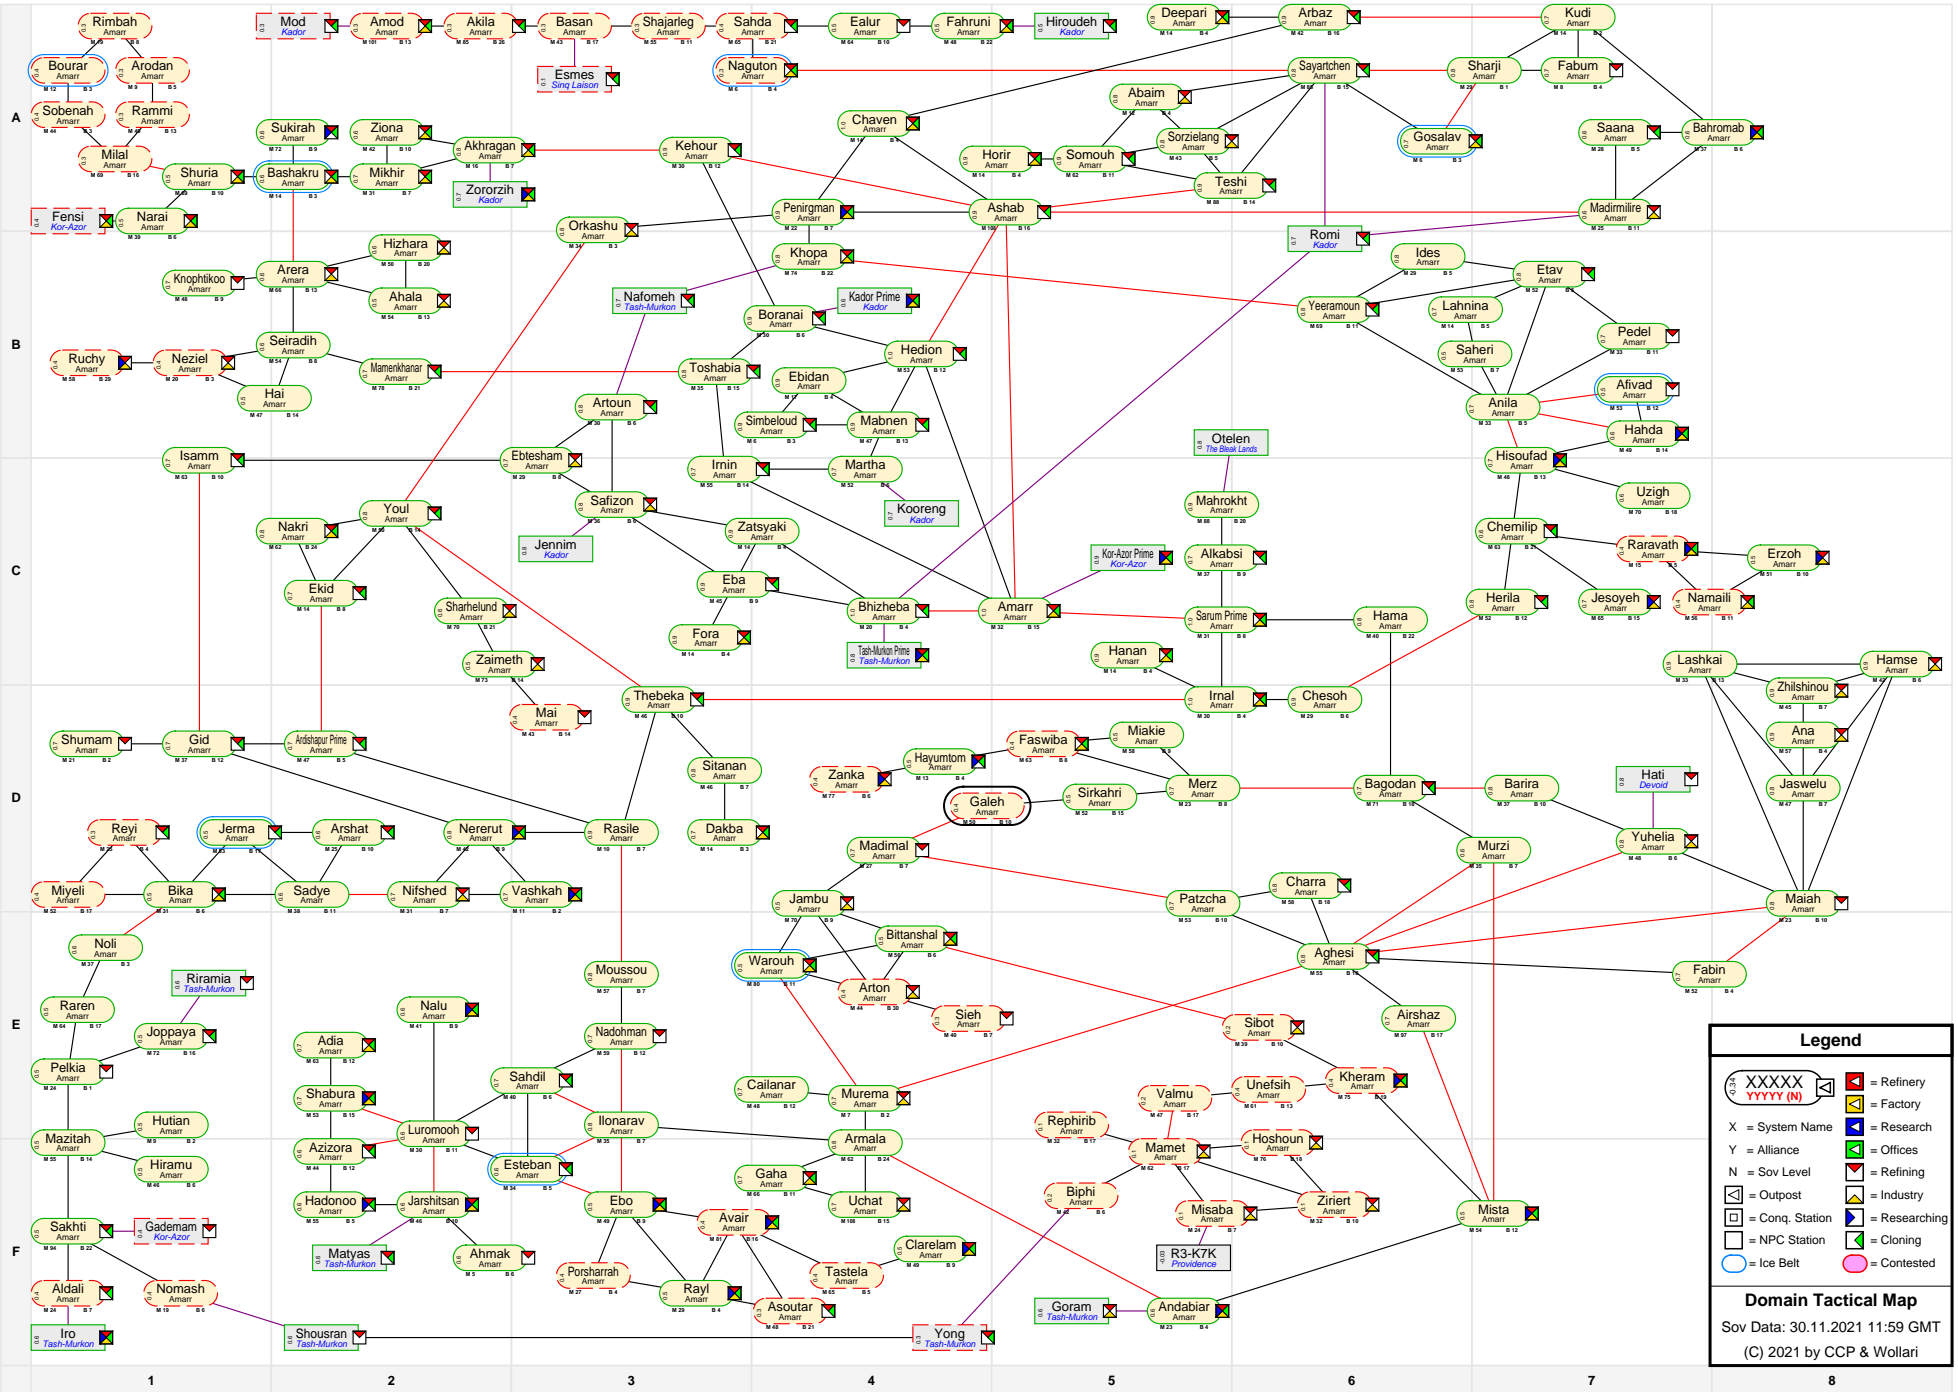

Domain Tactical Map

Legend

- XXXXX YYYYY (N) = Refinery
- X = System Name
- Y = Alliance
- N = Sov Level
- R = Refining
- I = Industry
- C = Conq. Station
- P = NPC Station
- Cl = Cloning
- Contested

Domain Tactical Map
 Sov Data: 30.11.2021 11:59 GMT
 (C) 2021 by CCP & Wollari