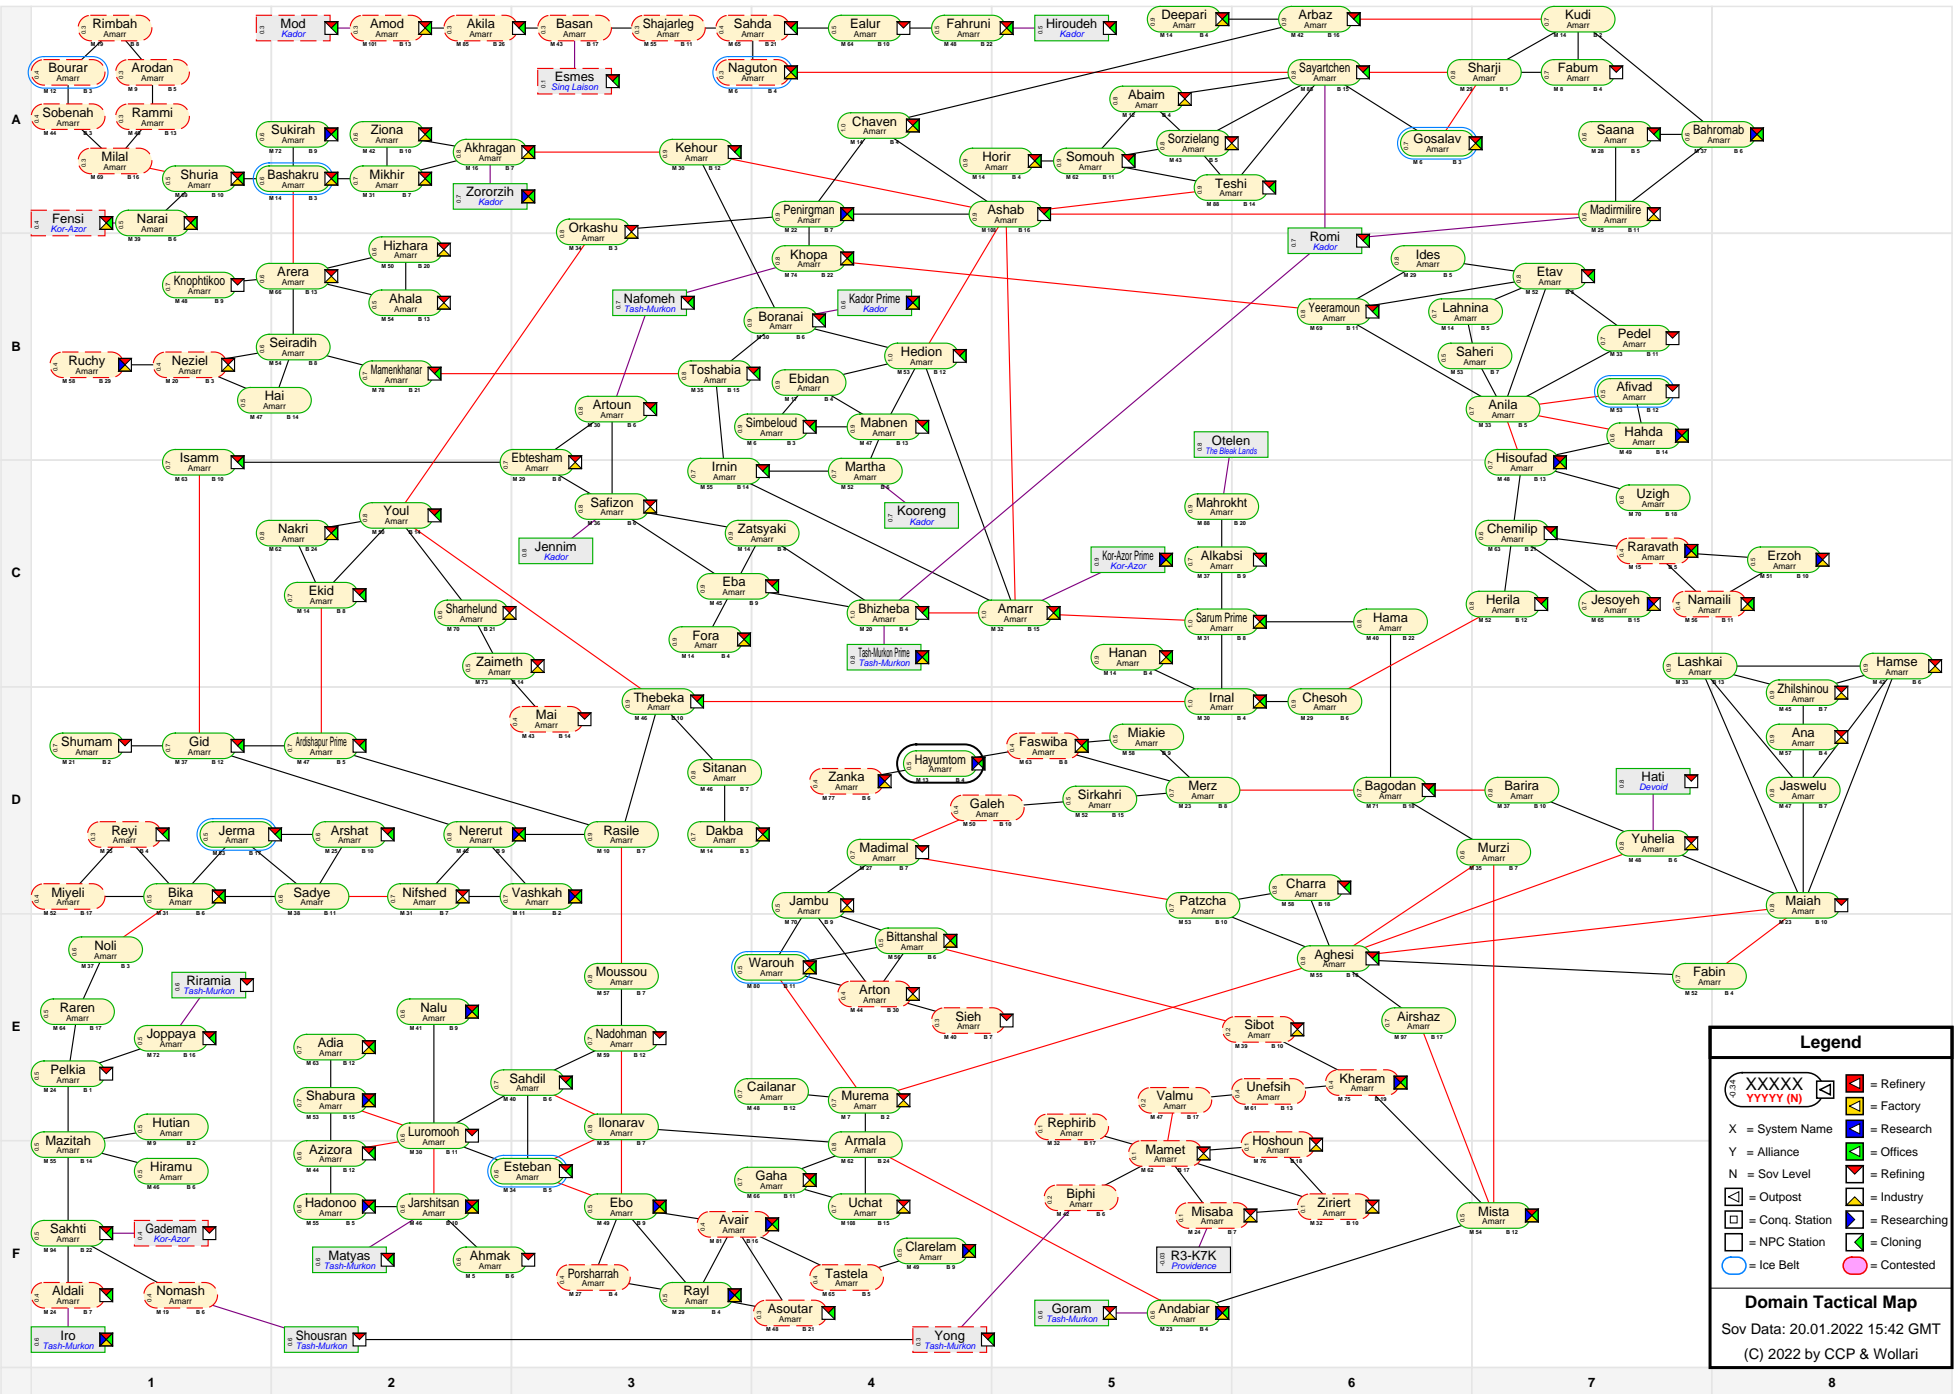

# Domain Tactical Map

**Legend**

XXXXX YYYY (N) = Refinery  
XXXX = Factory  
XXXX = Research  
XXXX = Offices  
XXXX = Refining  
XXXX = Industry  
XXXX = Outpost  
XXXX = Conq. Station  
XXXX = NPC Station  
XXXX = Ice Belt  
XXXX = Contested

**Domain Tactical Map**  
 Sov Data: 20.01.2022 15:42 GMT  
 (C) 2022 by CCP & Wollari