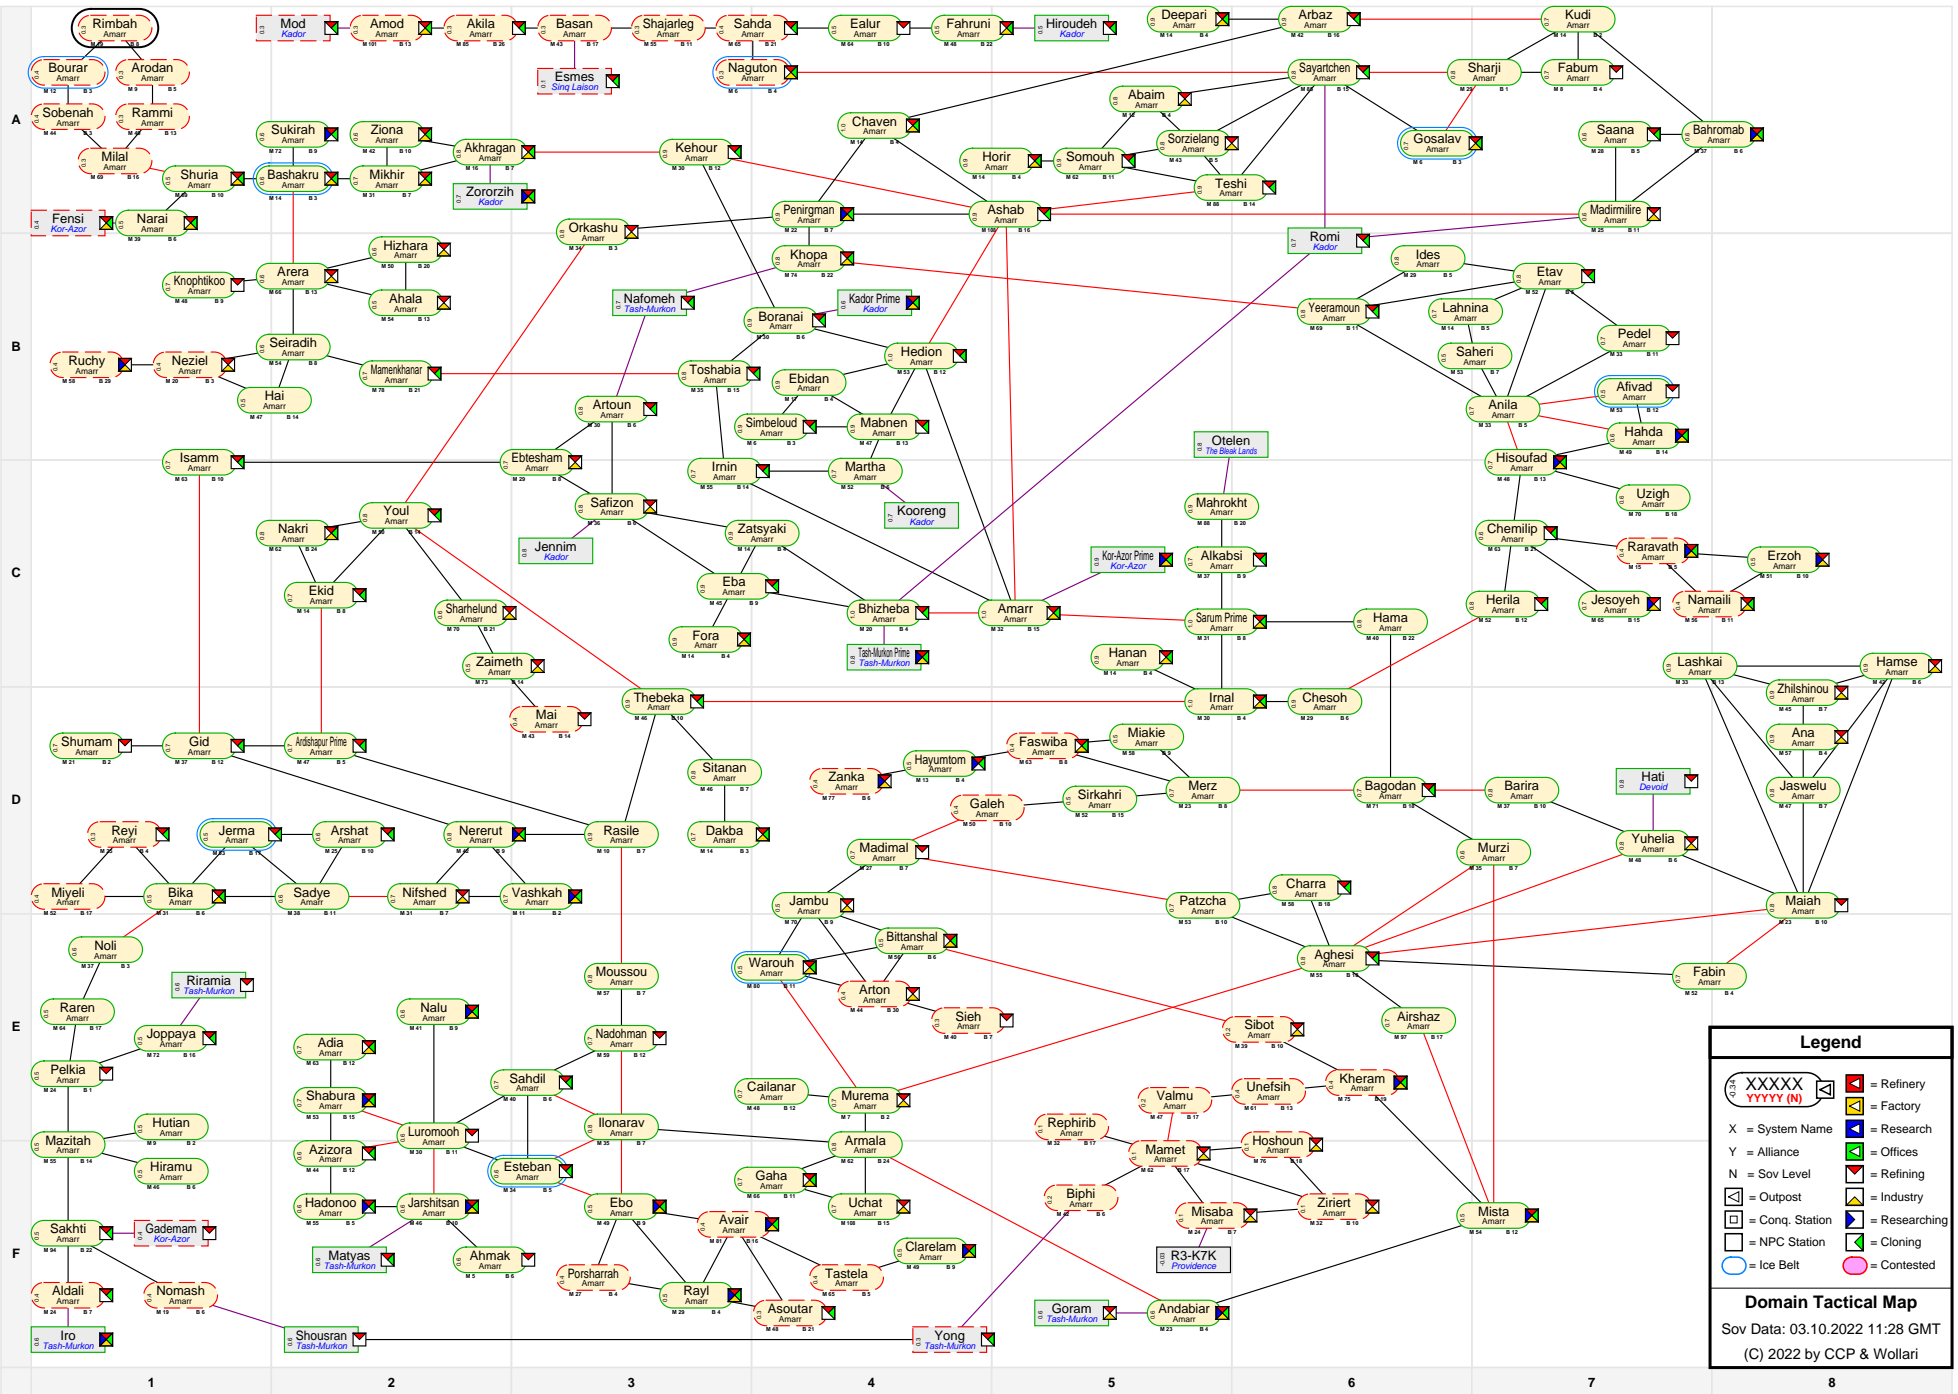

# Domain Tactical Map

**Legend**

- XXXXX YYYYY (N) = Refinery
- X = System Name
- Y = Alliance
- N = Sov Level
- [Red Square] = Refining
- [Blue Square] = Industry
- [Yellow Square] = Conq. Station
- [Blue Square] = NPC Station
- [Green Square] = Cloning
- [Red Square] = Factory
- [Blue Square] = Research
- [Green Square] = Offices
- [Red Square] = Postop
- [Yellow Square] = Contested
- [Blue Circle] = Ice Belt
- [Pink Circle] = Contested

**Domain Tactical Map**  
 Sov Data: 03.10.2022 11:28 GMT  
 (C) 2022 by CCP & Wollari