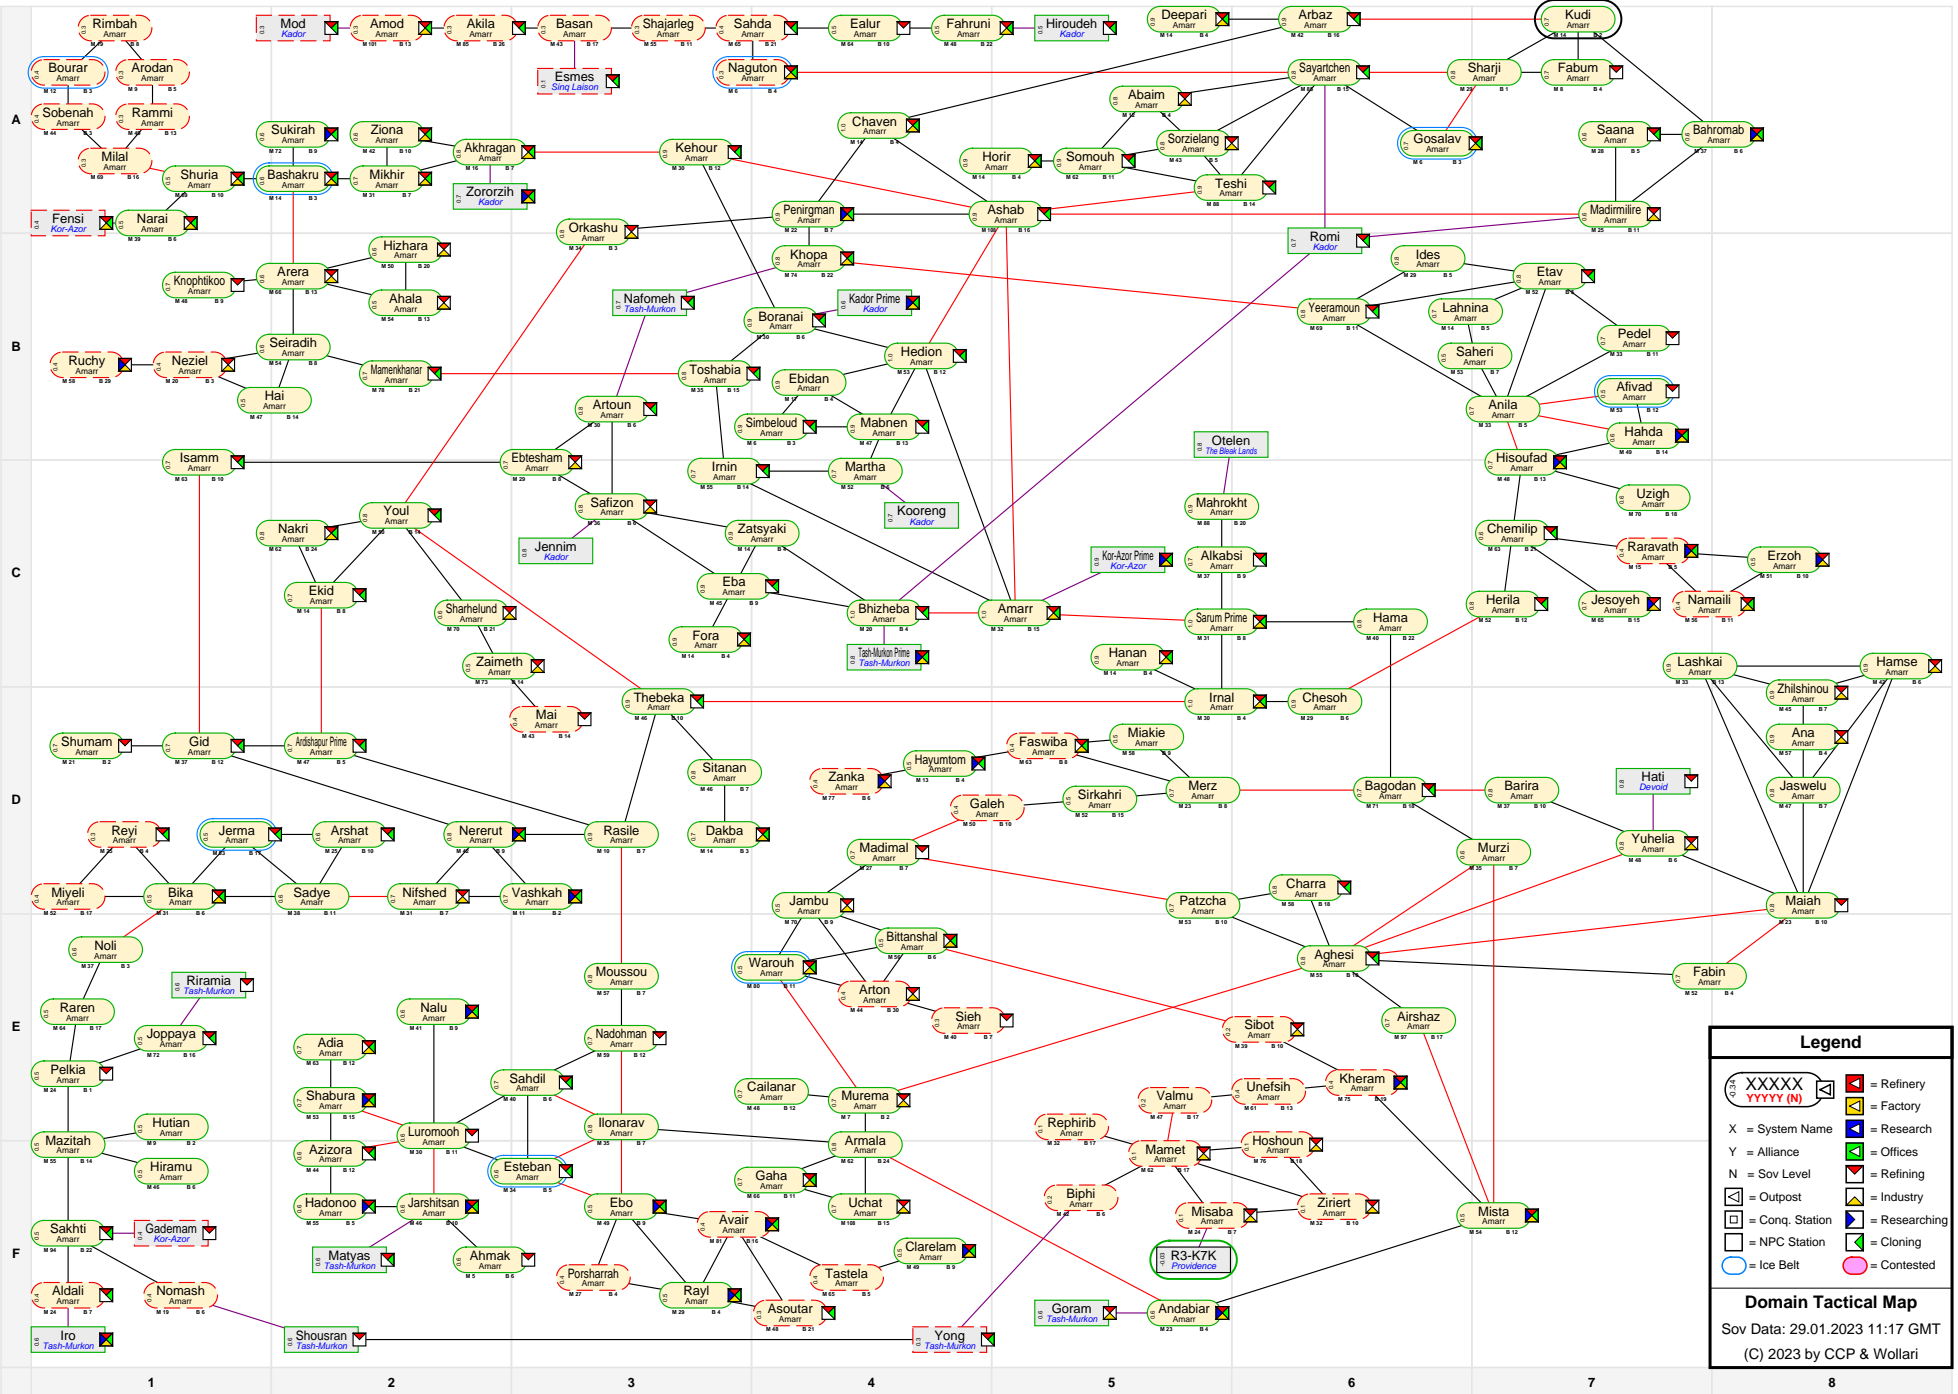

Domain Tactical Map

Legend

- XXXXX YYYYY (N) = Refinery
- X = System Name
- Y = Alliance
- N = Sov Level
- = NPC Station
- = Ice Belt
- △ = Conq. Station
- = Postup
- = Factory
- = Research
- = Offices
- = Refining
- = Industry
- = Conq. Station
- = Researching
- = Cloning
- = Contested

Domain Tactical Map
 Sov Data: 29.01.2023 11:17 GMT
 (C) 2023 by CCP & Wollari