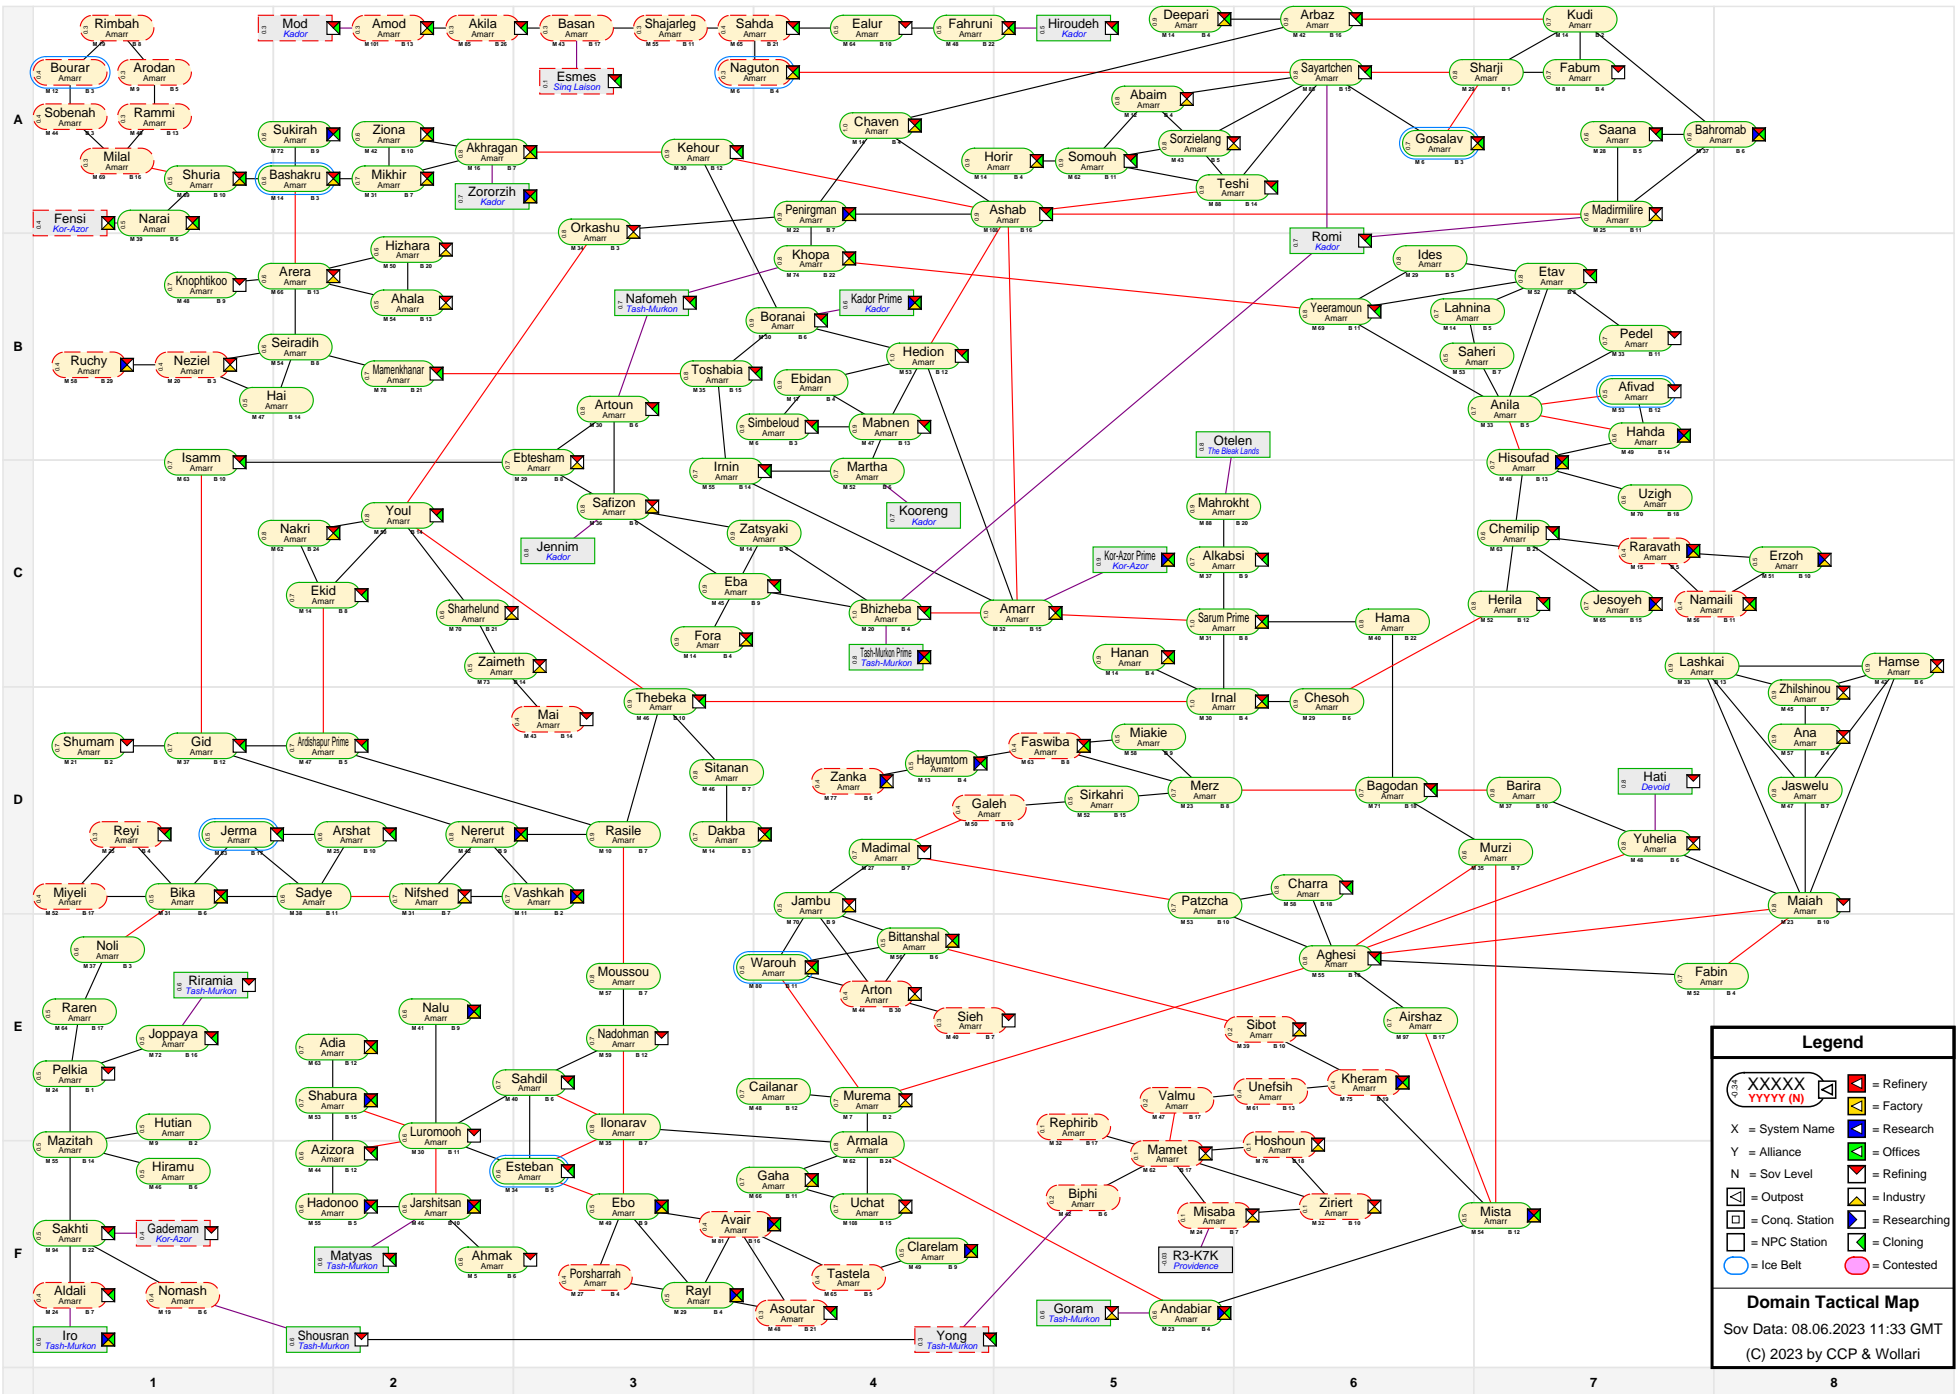

Domain Tactical Map

Legend

XXXXX YYYY (N) = Refinery
X = System Name
Y = Alliance
N = Sov Level
O = Refining
P = Postup
Q = Conq. Station
R = Researching
S = NPC Station
T = Cloning
U = Contested

Domain Tactical Map
 Sov Data: 08.06.2023 11:33 GMT
 (C) 2023 by CCP & Wollari