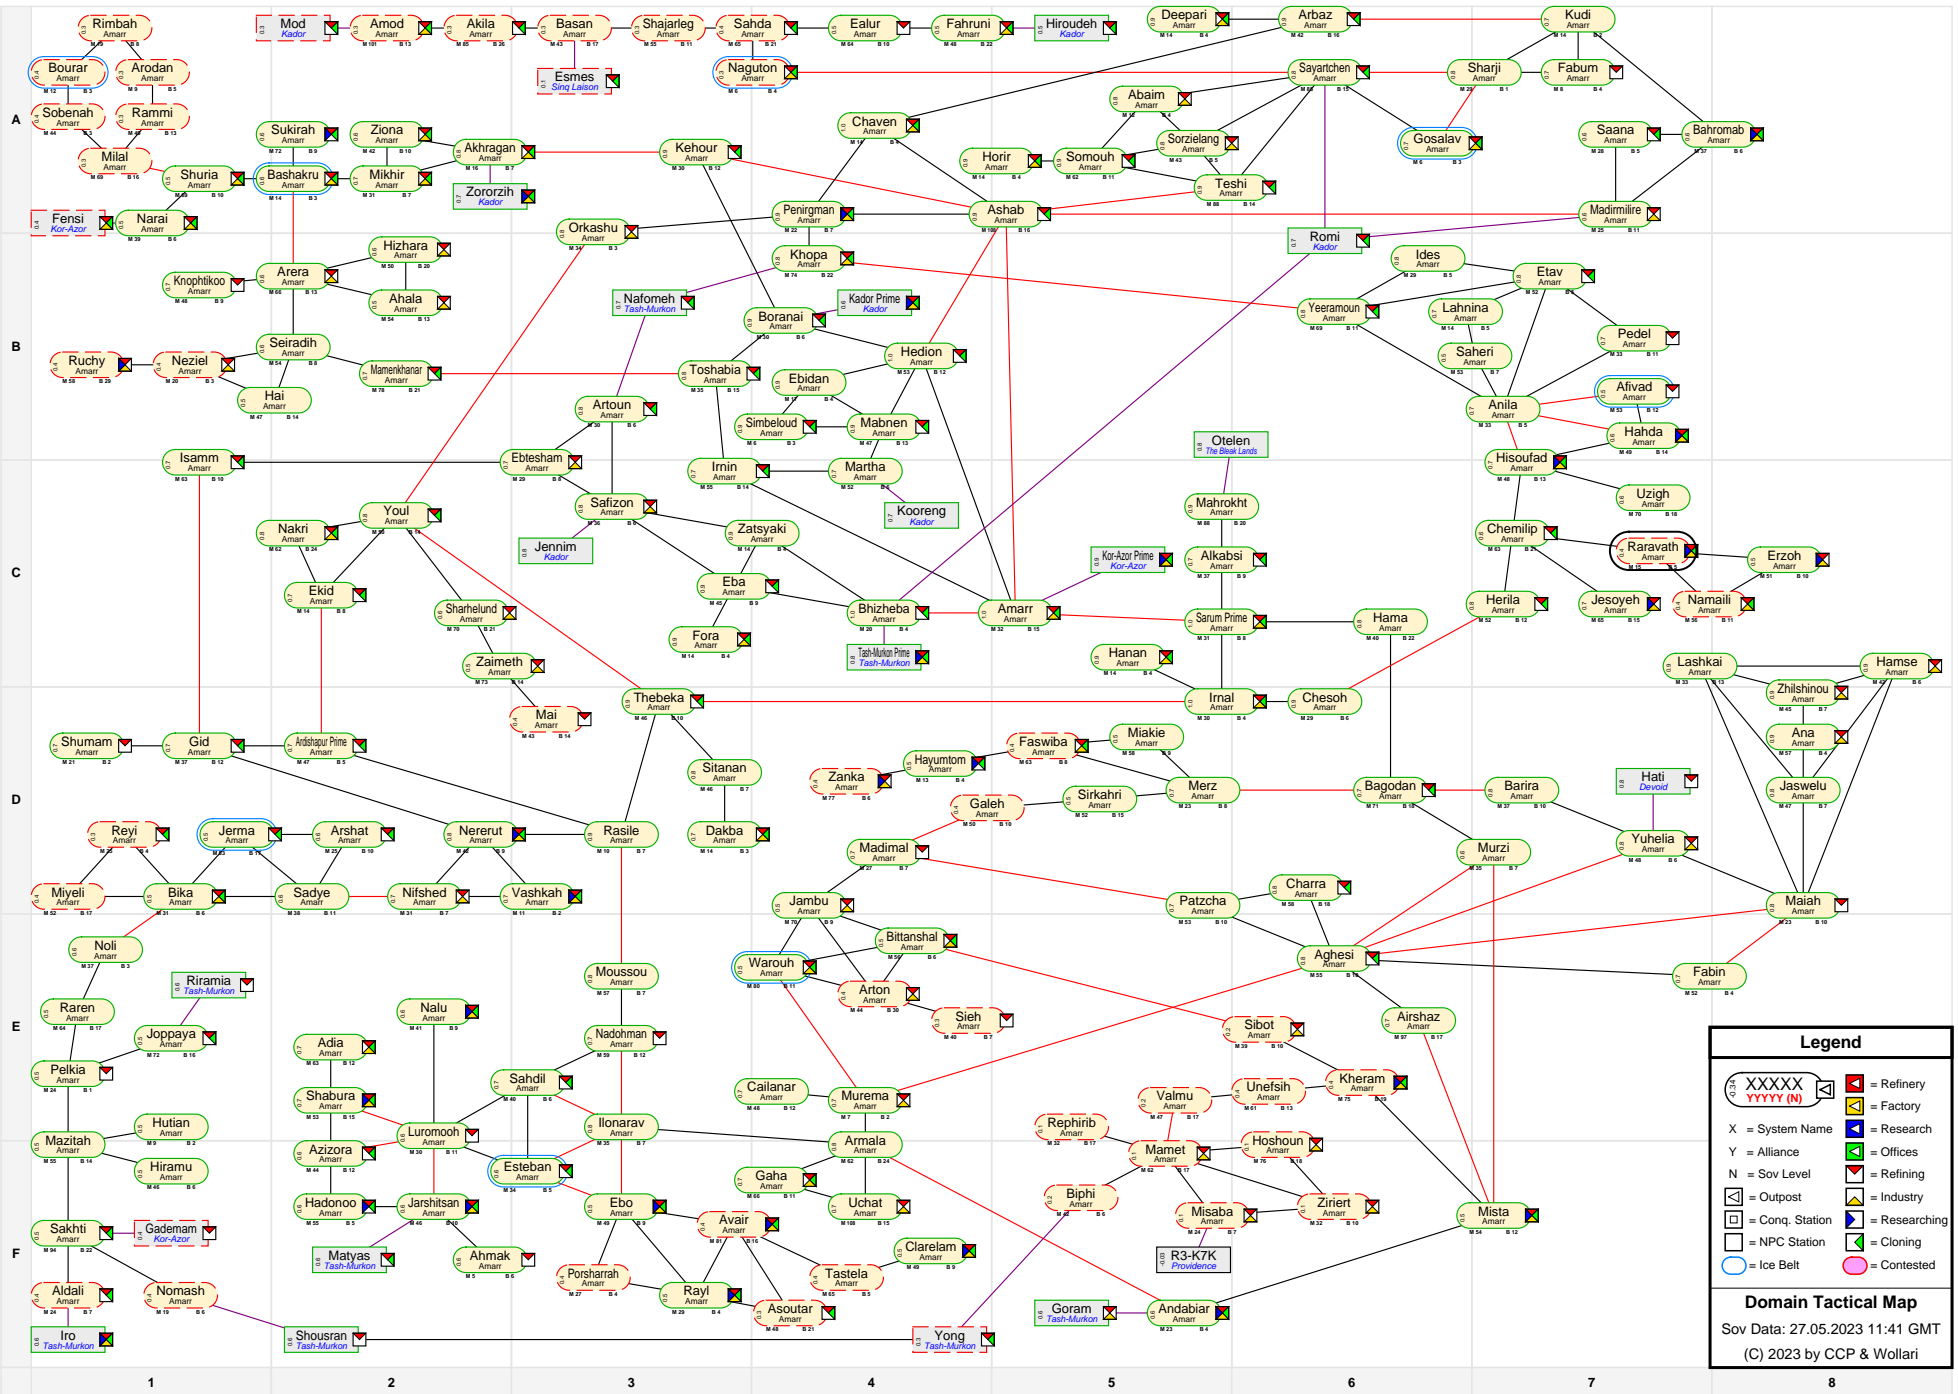

Domain Tactical Map

Legend

XXXXX
YYYY (N) = Refinery
X = System Name
Y = Alliance
N = Sov Level
O = Outpost
C = Conq. Station
N = NPC Station
I = Industry
R = Research
O = Offices
R = Refining
I = Ice Belt
C = Cloning
C = Contested

Domain Tactical Map
 Sov Data: 27.05.2023 11:41 GMT
 (C) 2023 by CCP & Wollari