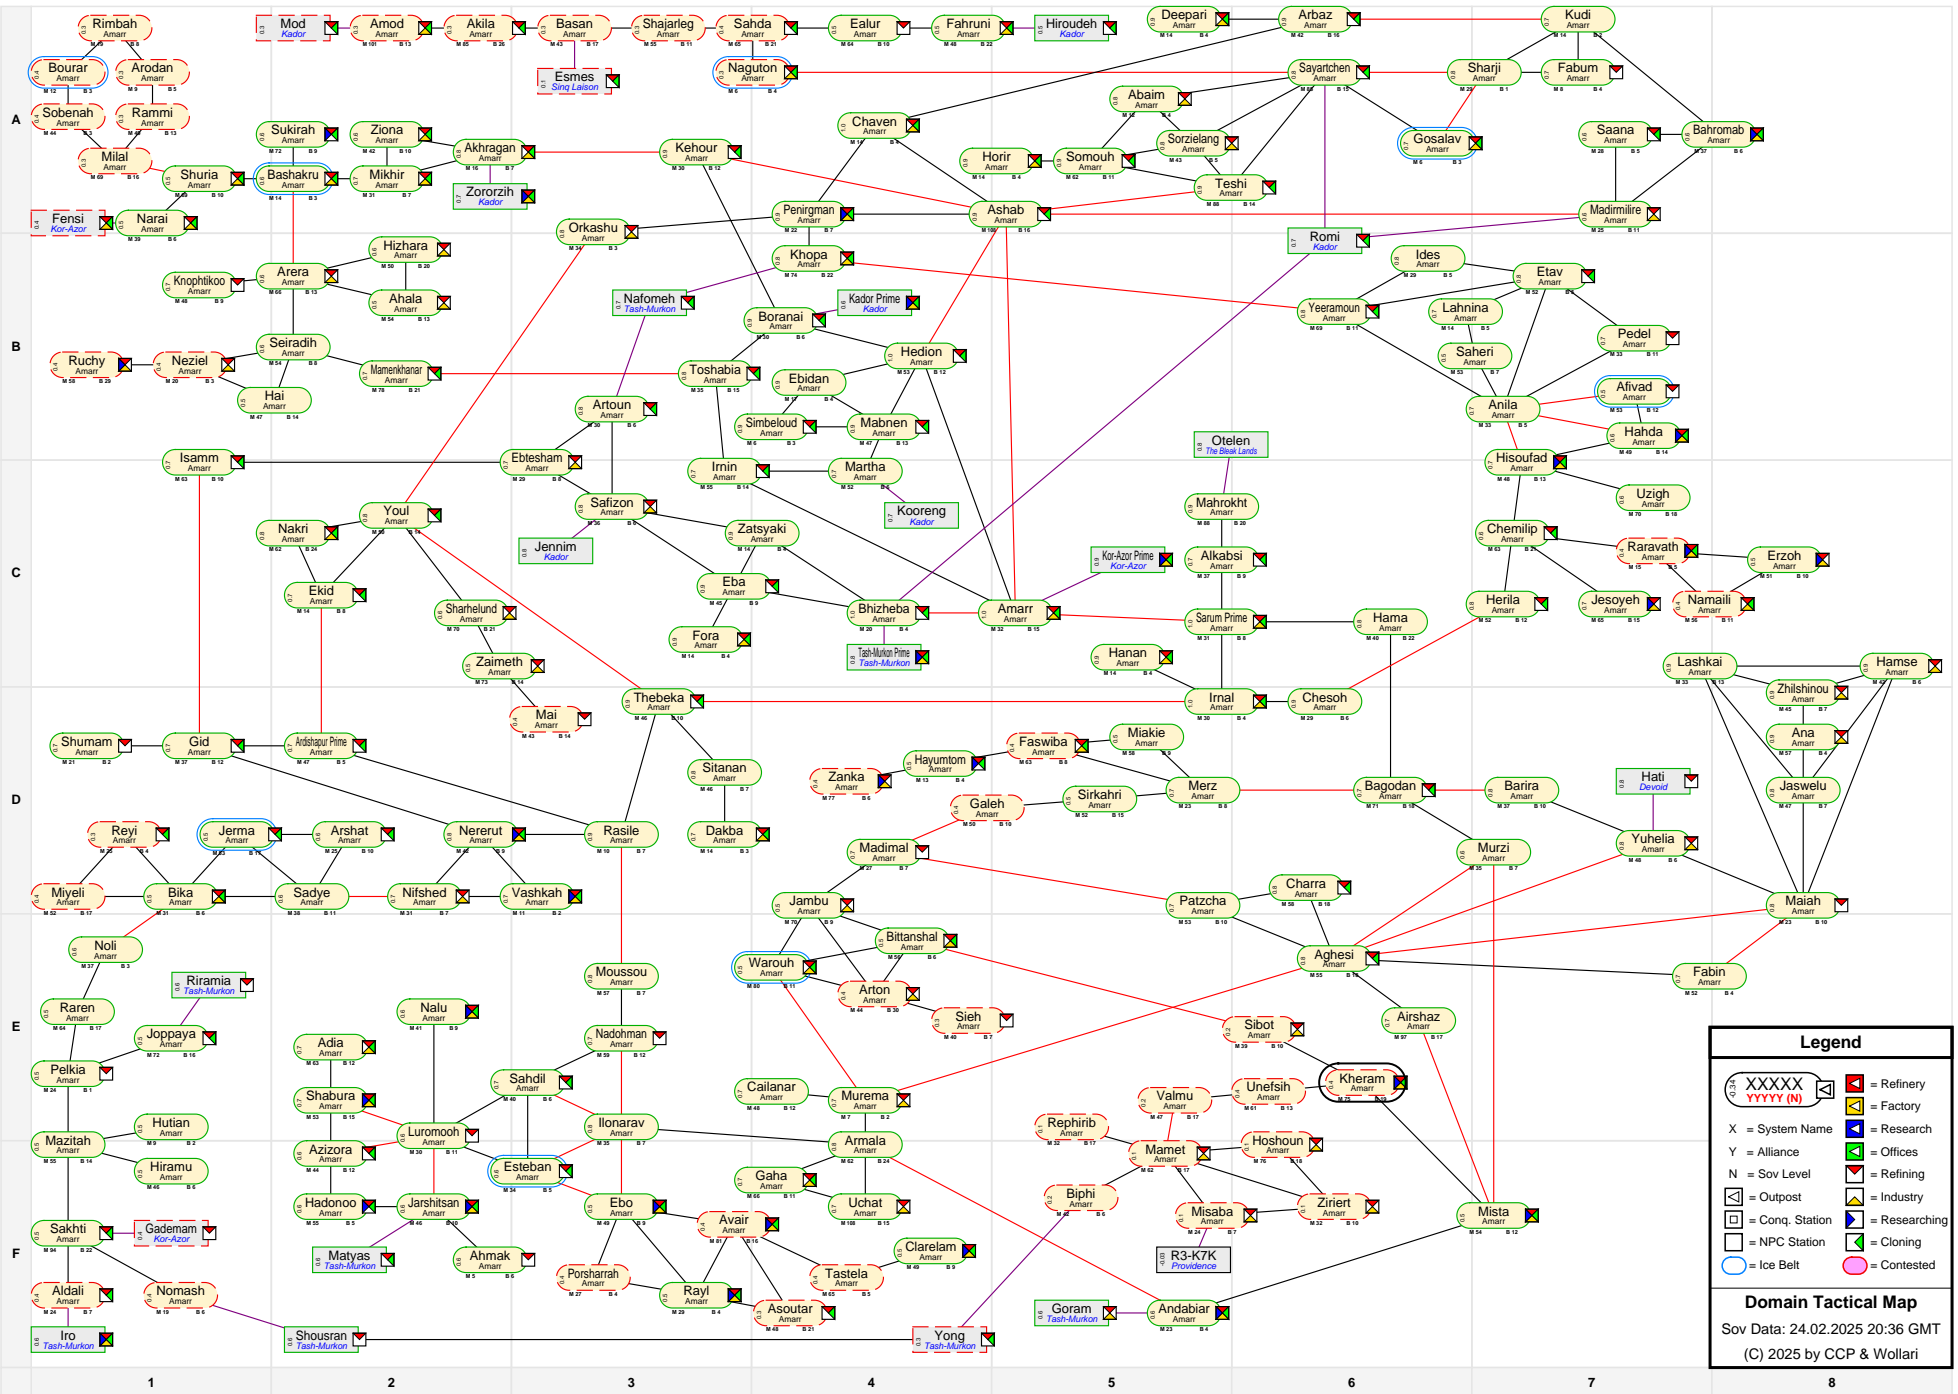

# Domain Tactical Map

**Legend**

- XXXXX (with status icon) = Refinery
- XXXXX (with status icon) = Factory
- X = System Name
- Y = Alliance
- N = Sov Level
- (with status icon) = Postup
- (with status icon) = Conq. Station
- (with status icon) = NPC Station
- (with status icon) = Cloning
- (with status icon) = Research
- (with status icon) = Offices
- (with status icon) = Refining
- (with status icon) = Industry
- (with status icon) = Ice Belt
- (with status icon) = Contested

**Domain Tactical Map**  
 Sov Data: 24.02.2025 20:36 GMT  
 (C) 2025 by CCP & Wollari