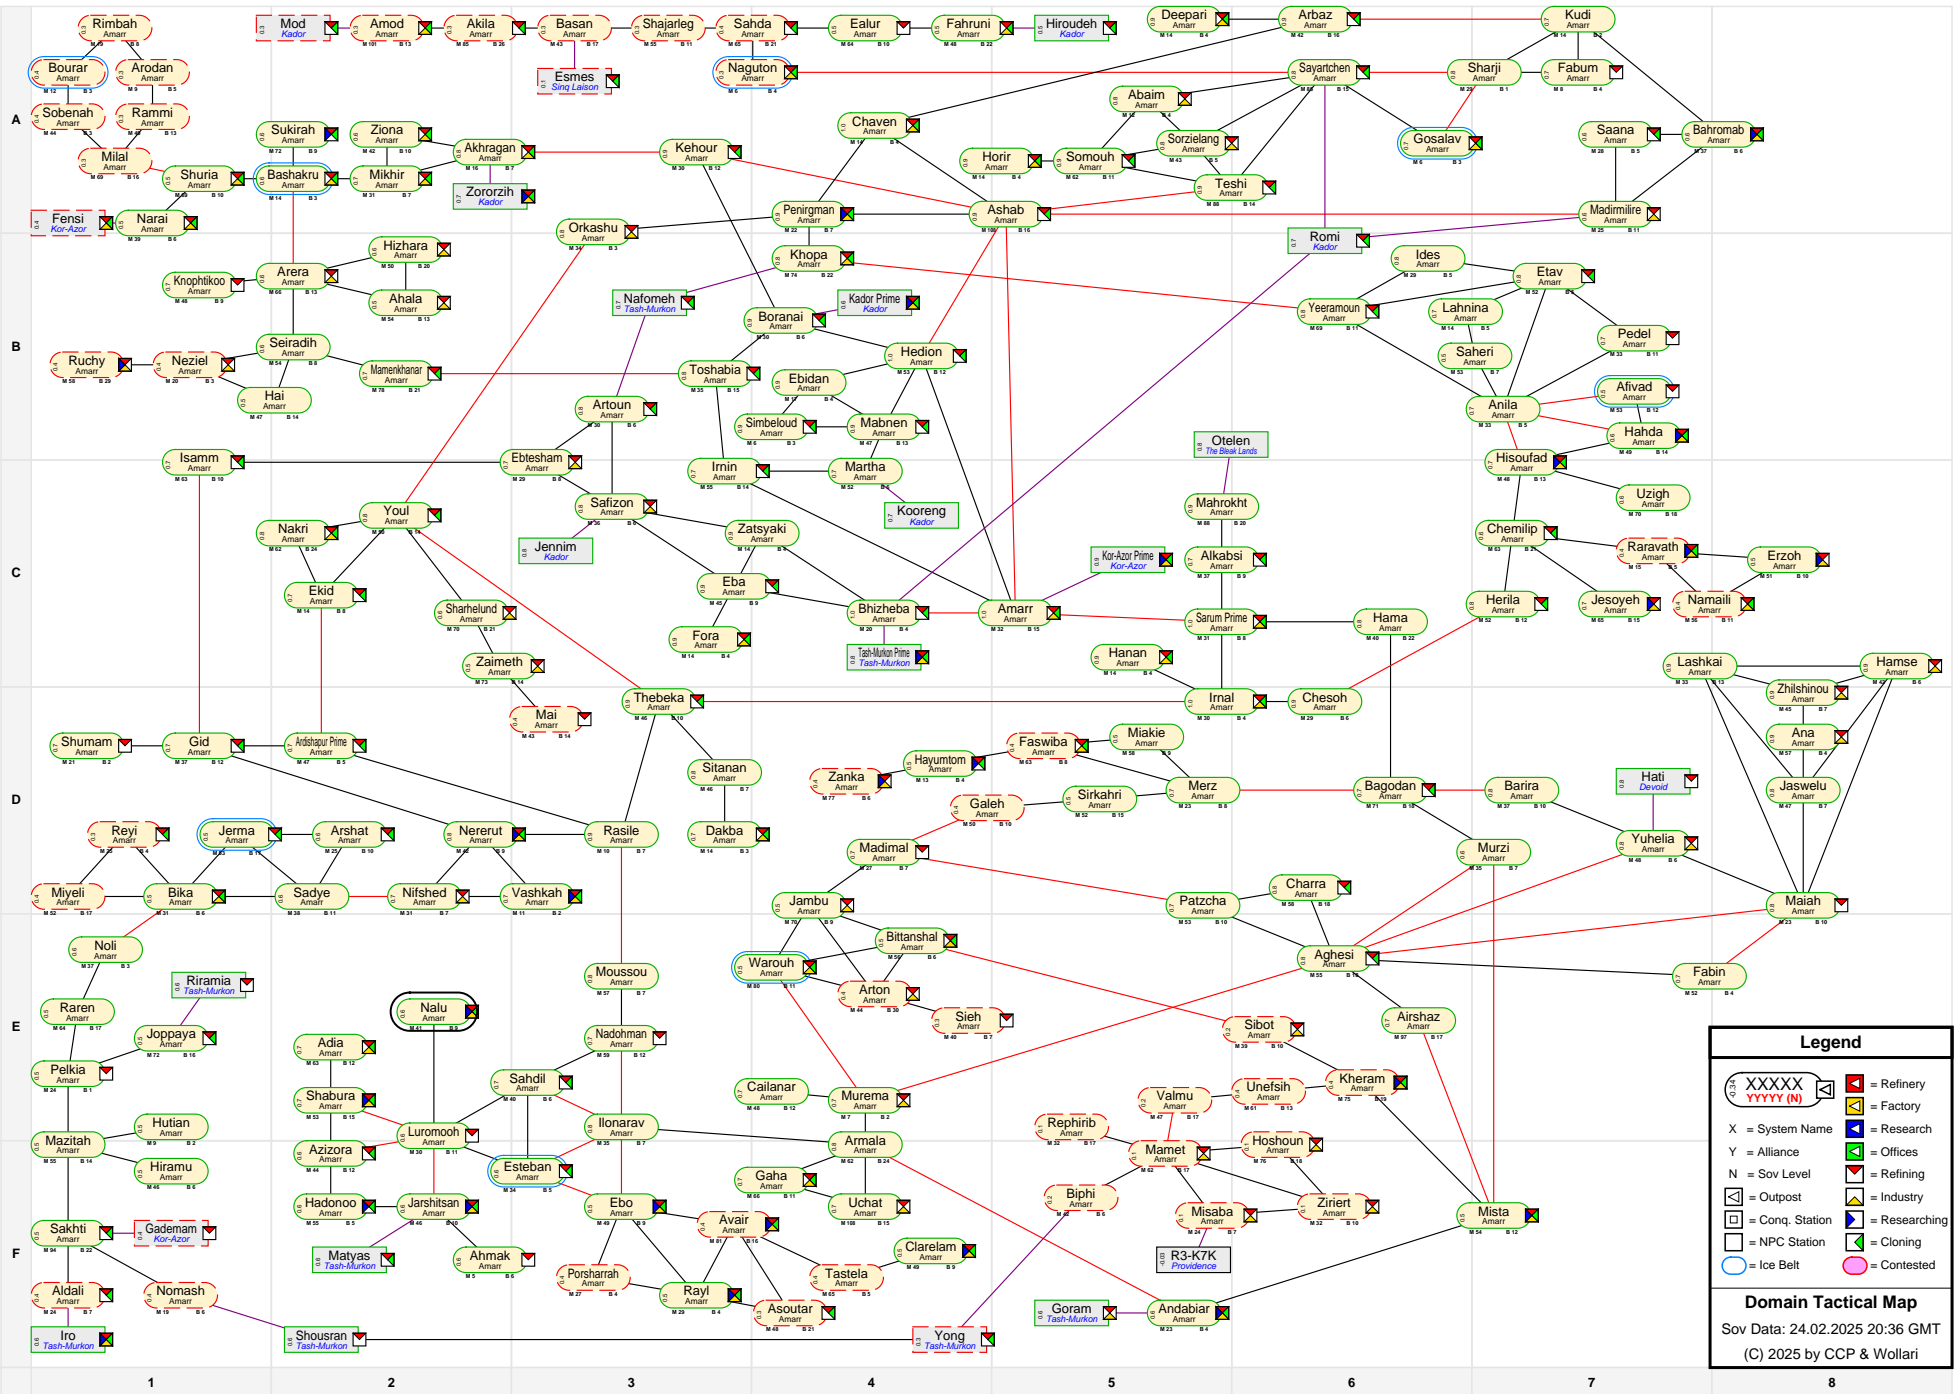

# Domain Tactical Map

**Legend**

XXXXX  
YYYY (N) = Refinery  
X = Factory  
X = Research  
Y = Offices  
N = Sov Level  
X = Refining  
X = Industry  
X = Conq. Station  
X = NPC Station  
X = Cloning  
X = Contested

**Domain Tactical Map**  
 Sov Data: 24.02.2025 20:36 GMT  
 (C) 2025 by CCP & Wollari