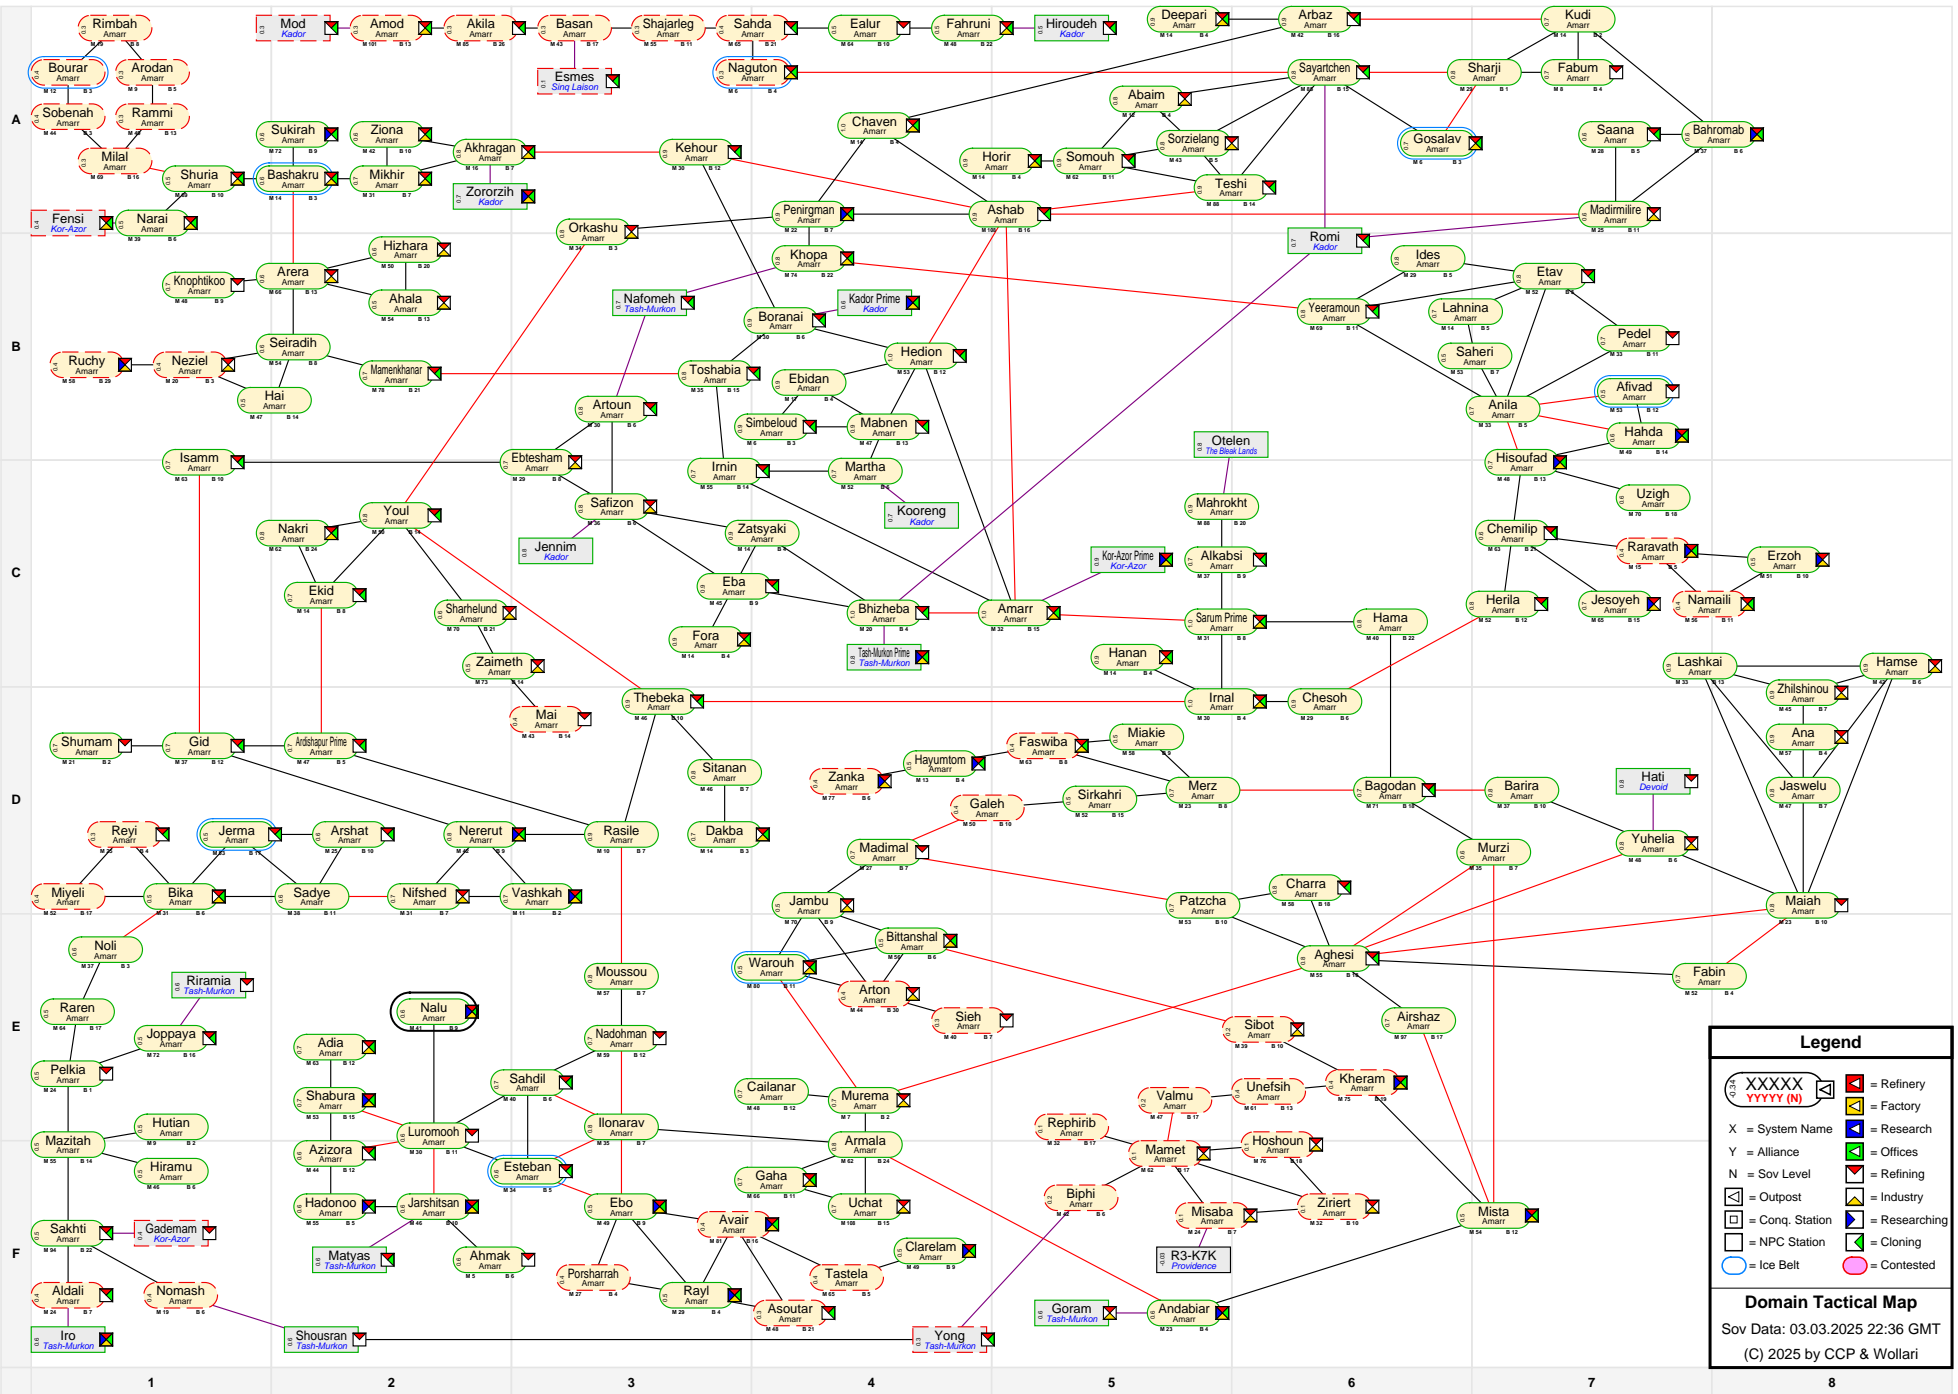

Domain Tactical Map

Legend

- XXXXX YYYYY (N) = Refinery
- X = System Name
- Y = Alliance
- N = Sov Level
- O = Refining
- I = Industry
- C = Conq. Station
- P = NPC Station
- Cl = Cloning
- Ice Belt
- Contested

Domain Tactical Map
 Sov Data: 03.03.2025 22:36 GMT
 (C) 2025 by CCP & Wollari