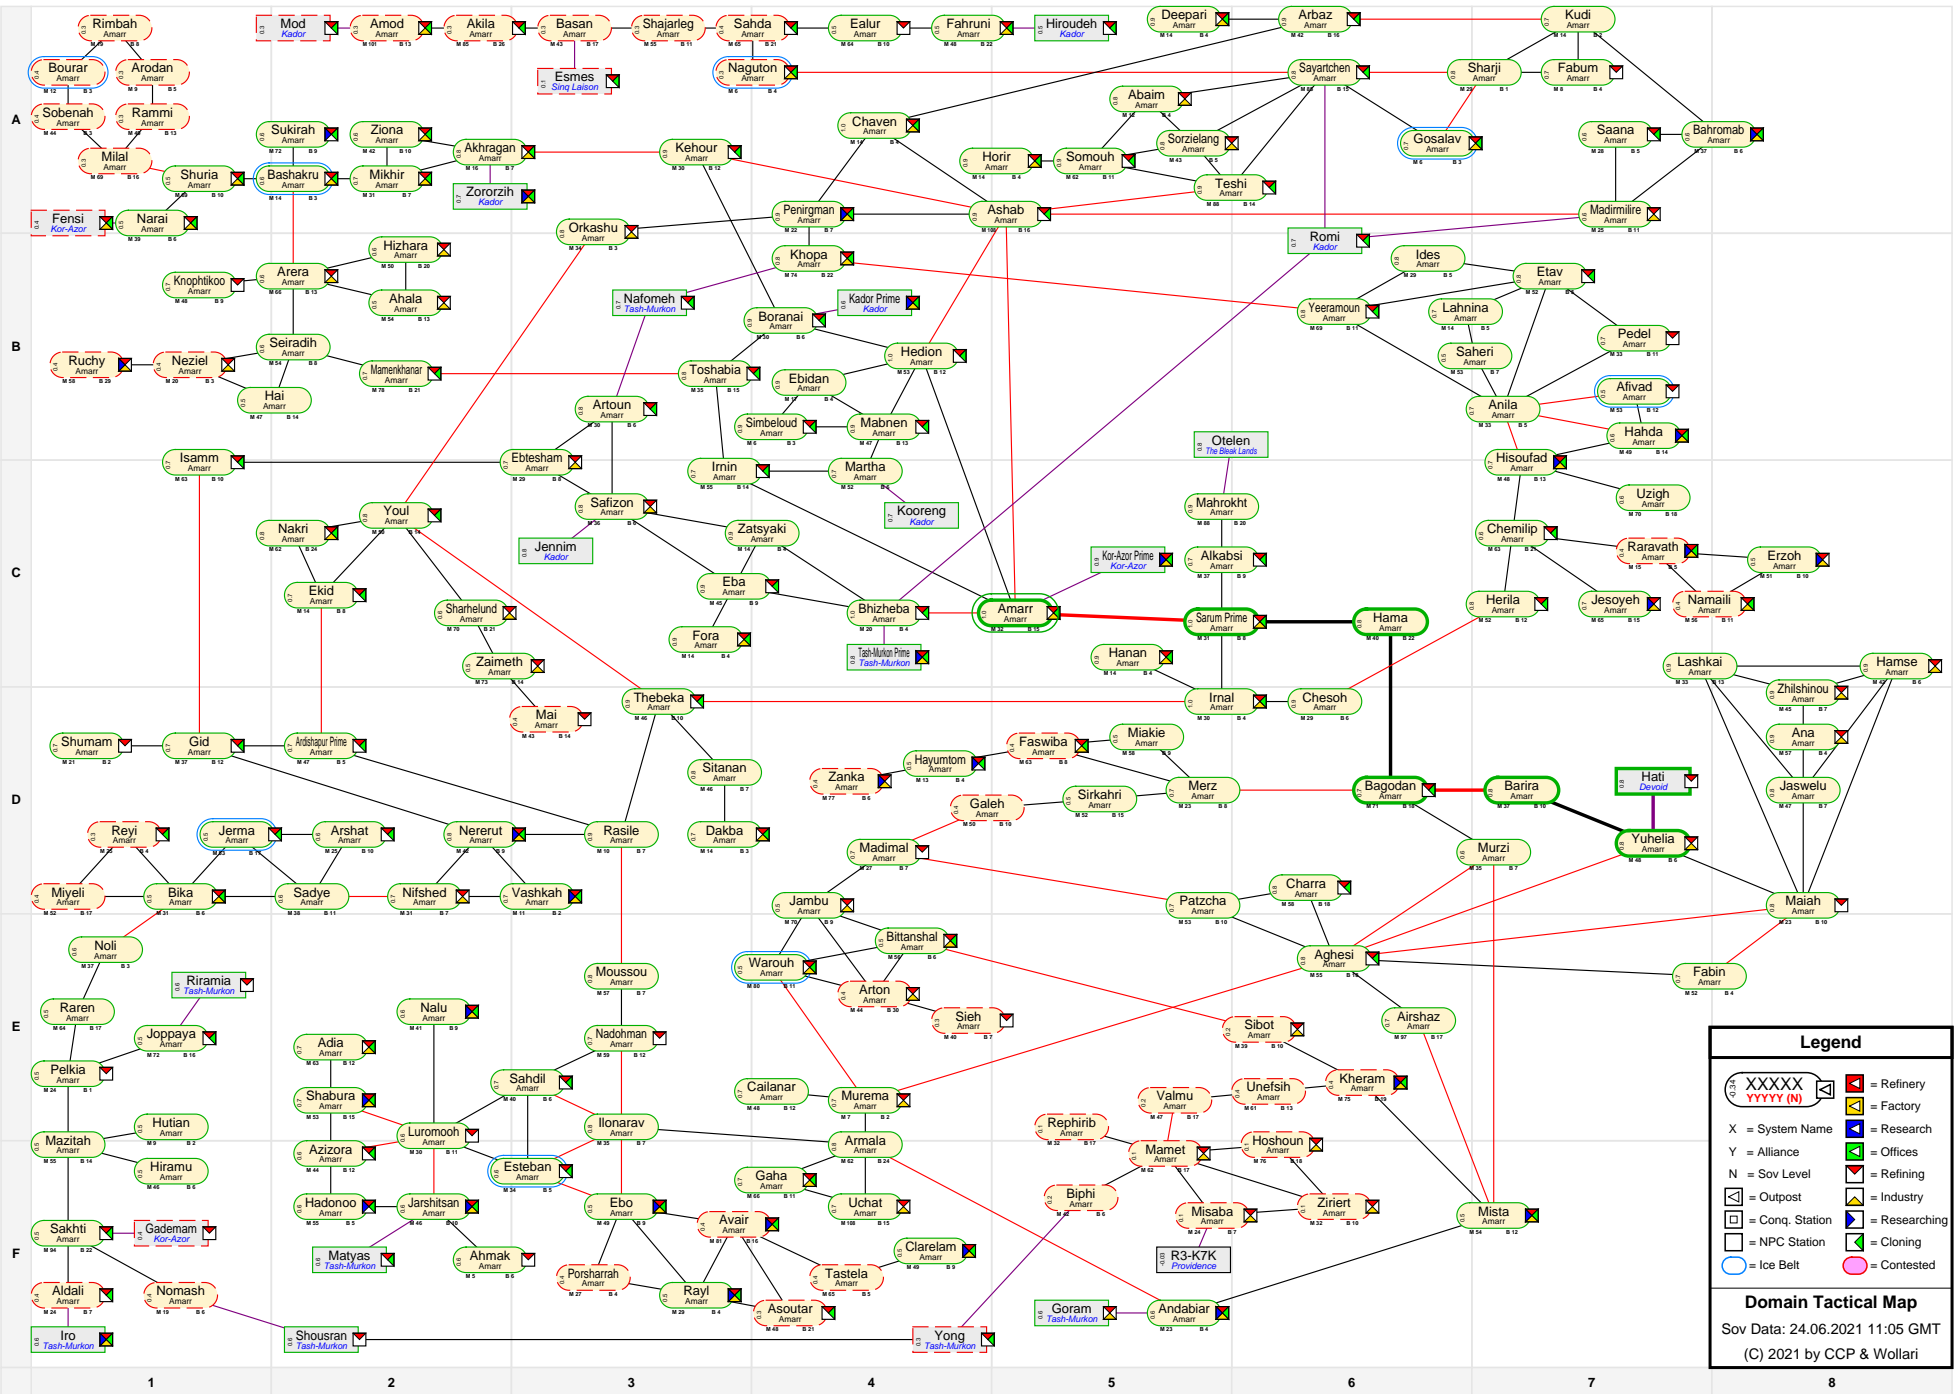

# Domain Tactical Map

**Legend**

XXXXX  
YYYY (N)
 = Refinery  
 = Factory  
 = Research  
 = Offices  
 = Refining  
 = Industry  
 = Post  
 = Conq. Station  
 = NPC Station  
 = Cloning  
 = Contested

**Domain Tactical Map**  
 Sov Data: 24.06.2021 11:05 GMT  
 (C) 2021 by CCP & Wollari