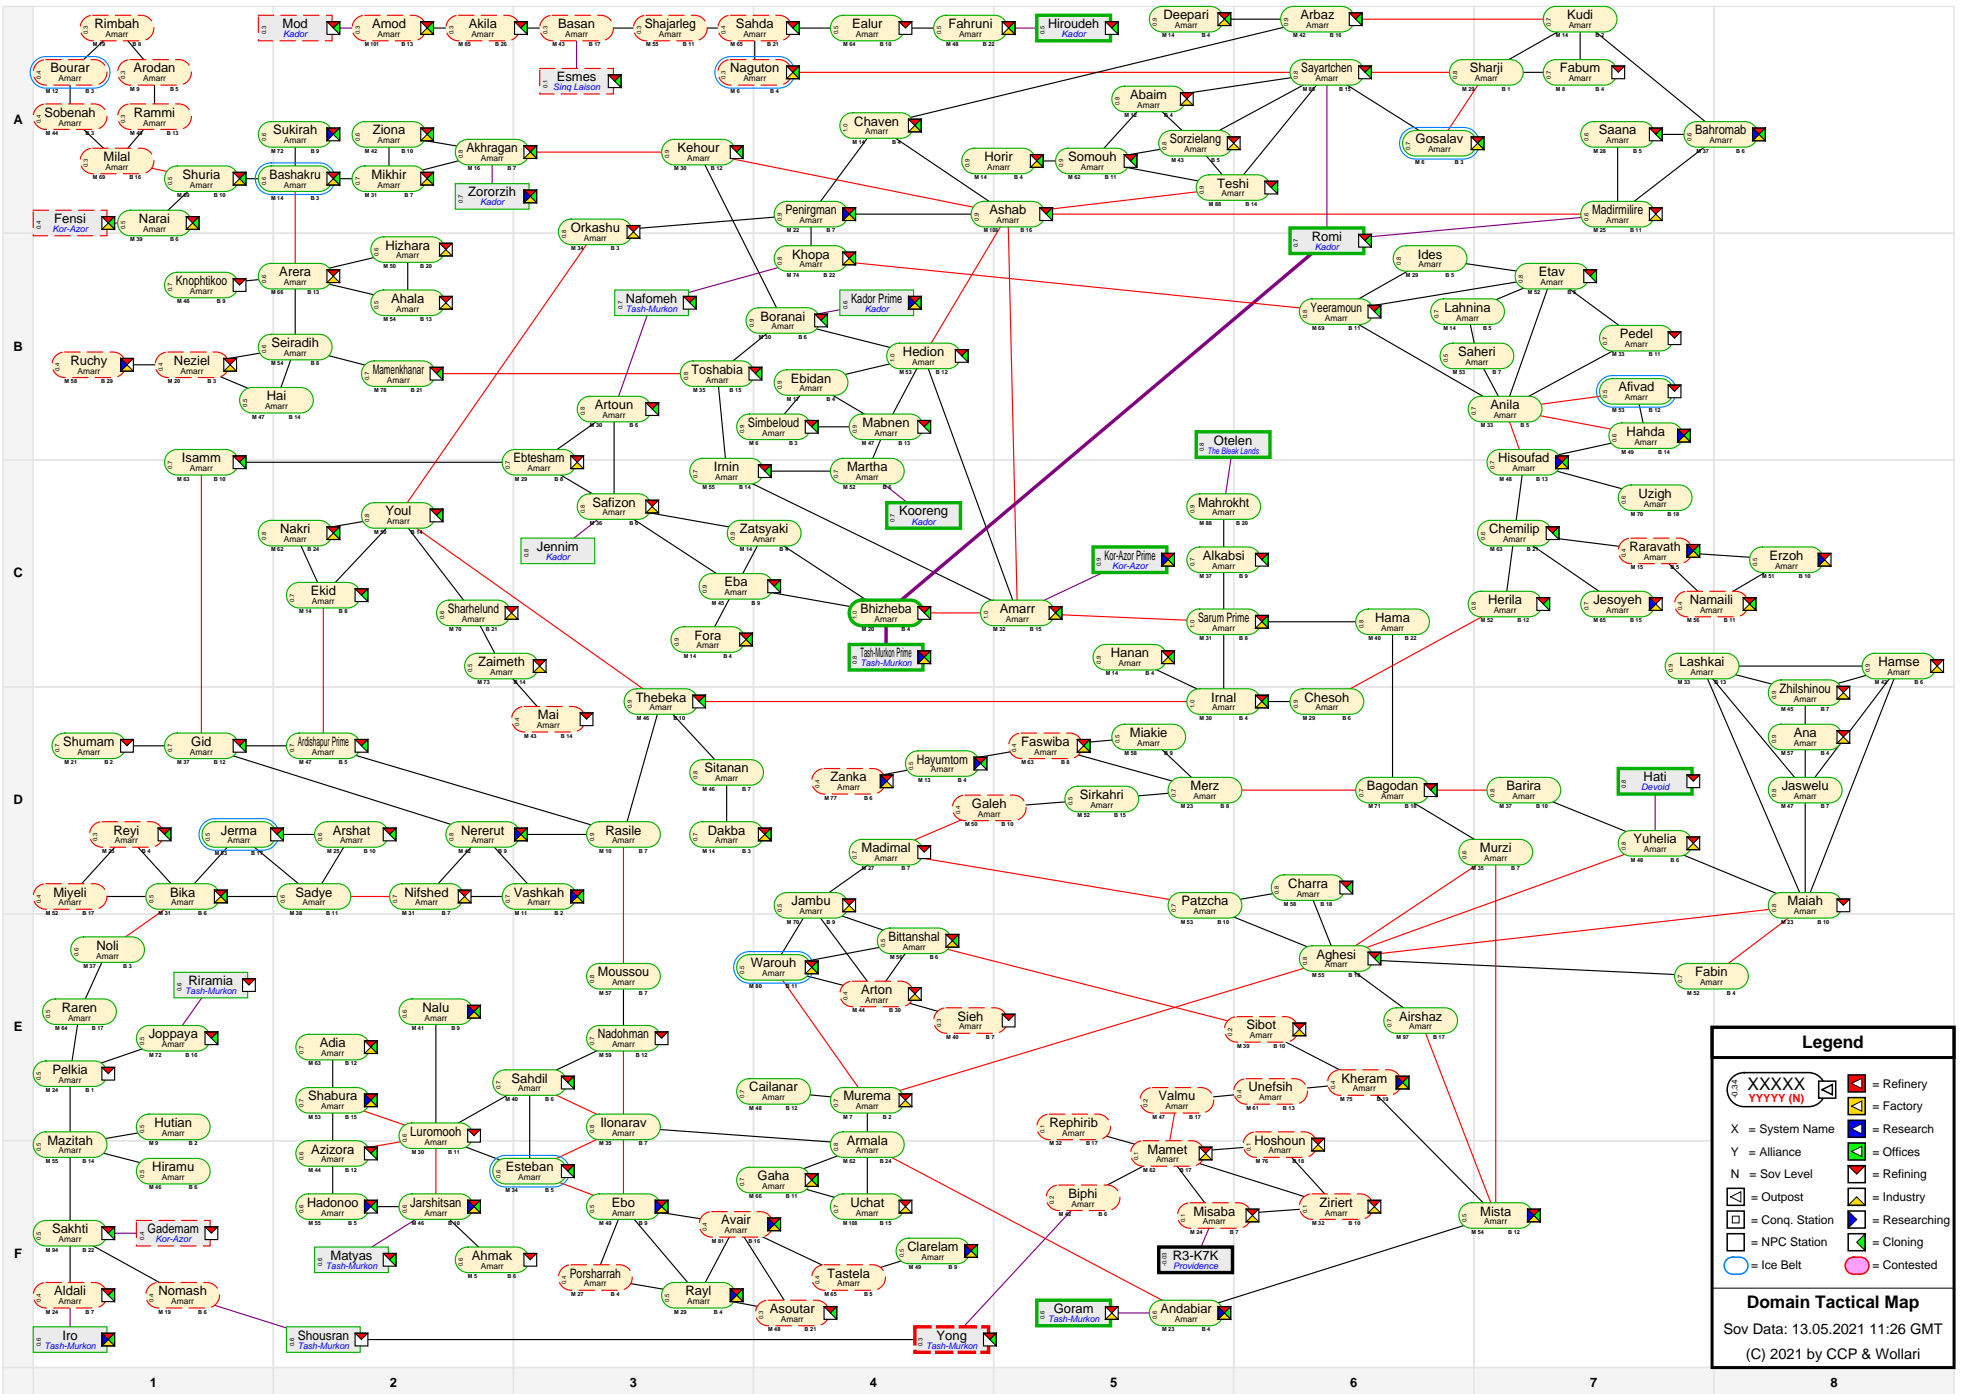

Domain Tactical Map

Legend

- XXXXX (R) = Refinery
- XXXXX (F) = Factory
- X = System Name
- Y = Alliance
- N = Sov Level
- (R) = Refining
- (I) = Industry
- (C) = Conq. Station
- (N) = NPC Station
- (C) = Cloning
- (P) = Contested

Domain Tactical Map
Sov Data: 13.05.2021 11:26 GMT
(C) 2021 by CCP & Wollari