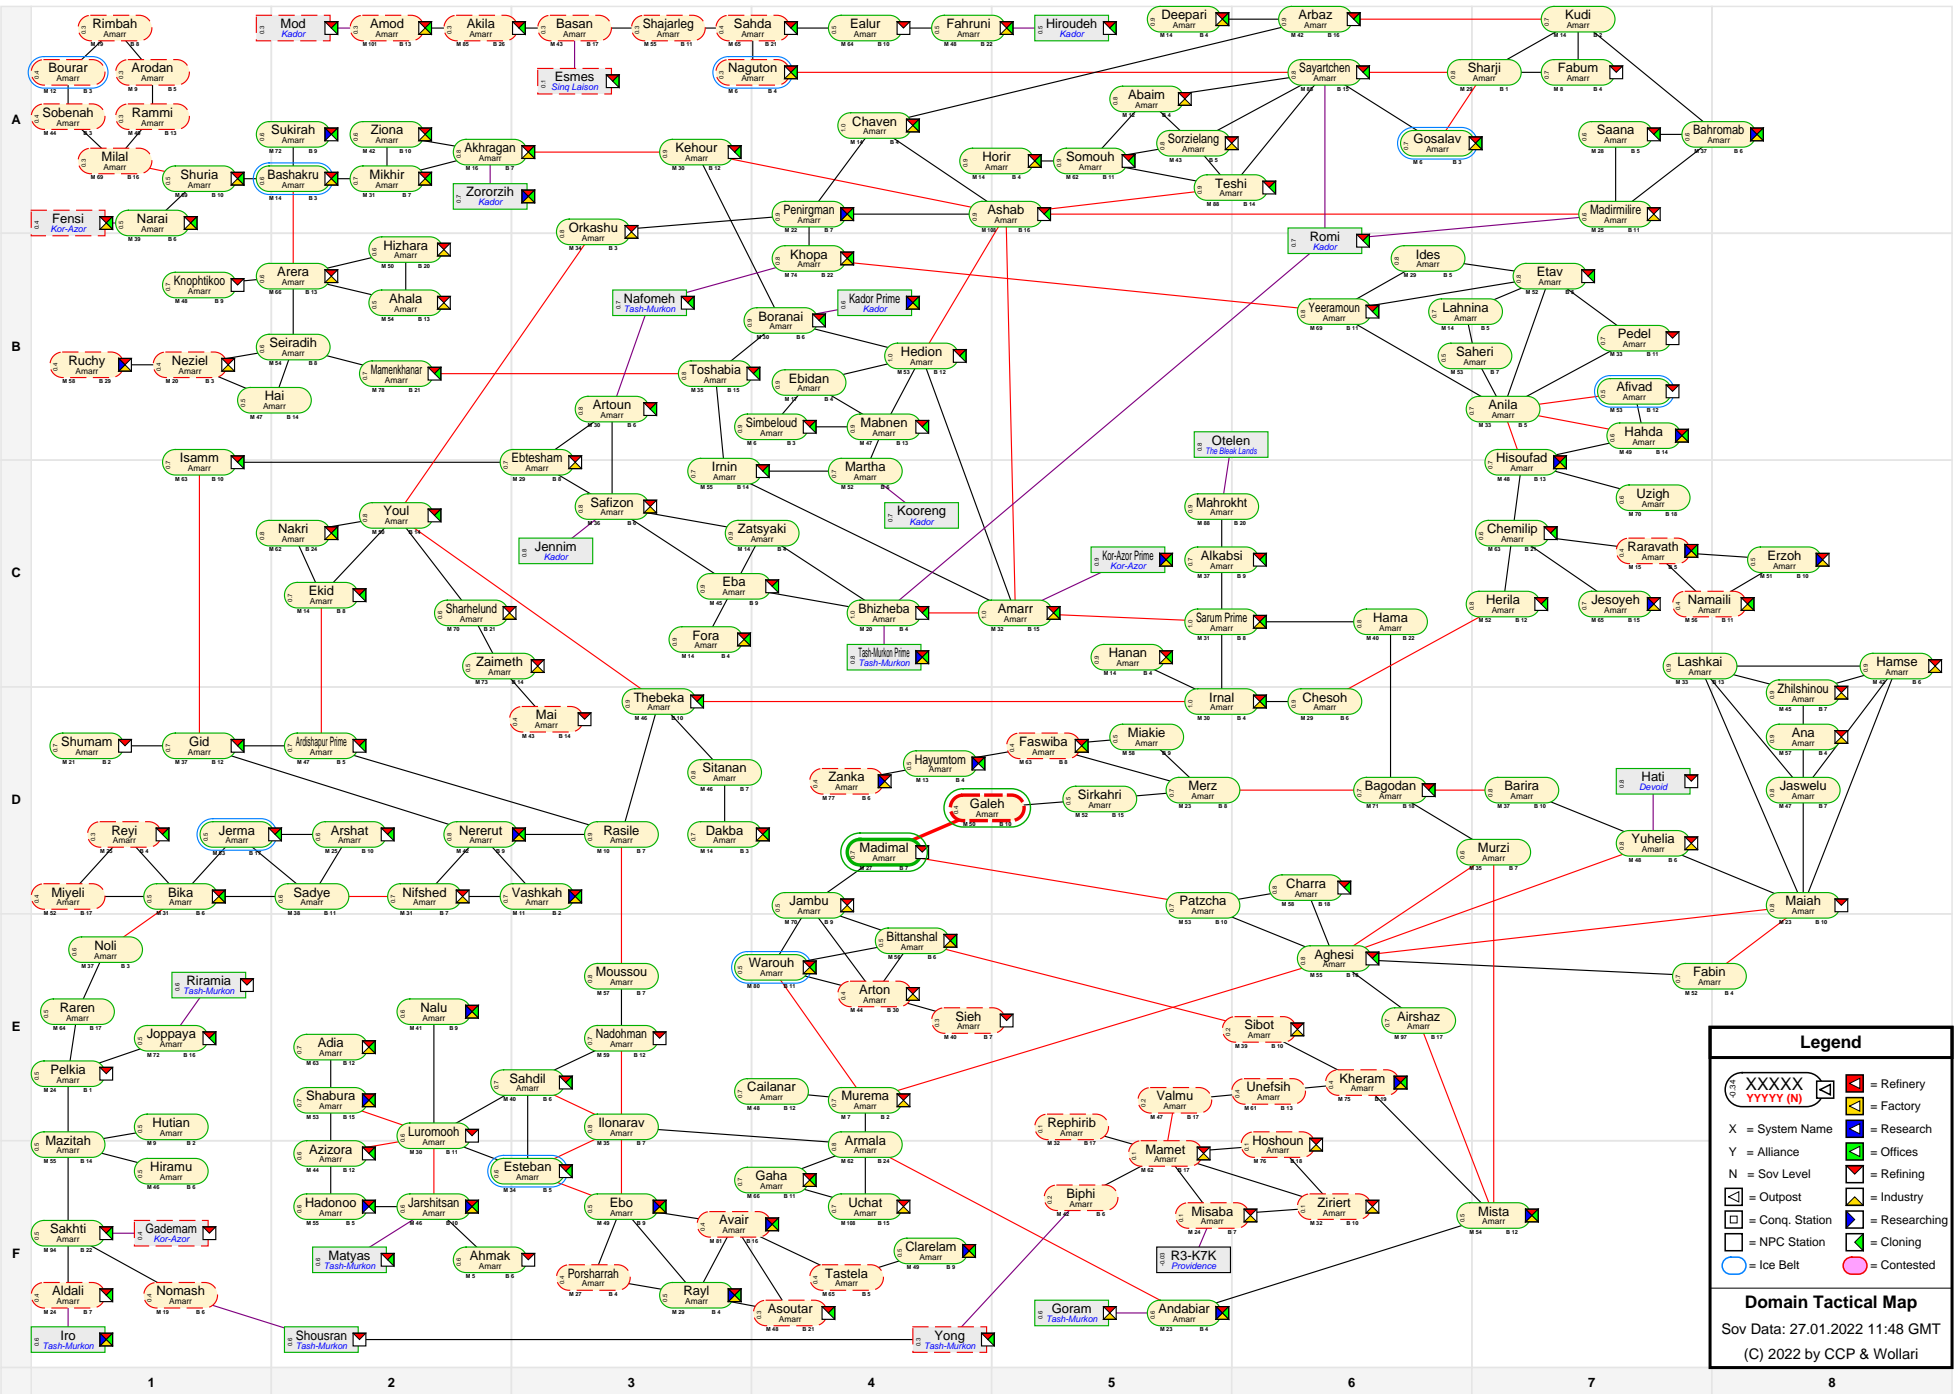

# Domain Tactical Map

**Legend**

- XXXXX YYYYY (N) = Refinery
- X = System Name
- Y = Alliance
- N = Sov Level
- R = Refining
- O = Outpost
- C = Conq. Station
- P = NPC Station
- Cl = Cloning
- Ice Belt
- Contested

**Domain Tactical Map**  
 Sov Data: 27.01.2022 11:48 GMT  
 (C) 2022 by CCP & Wollari