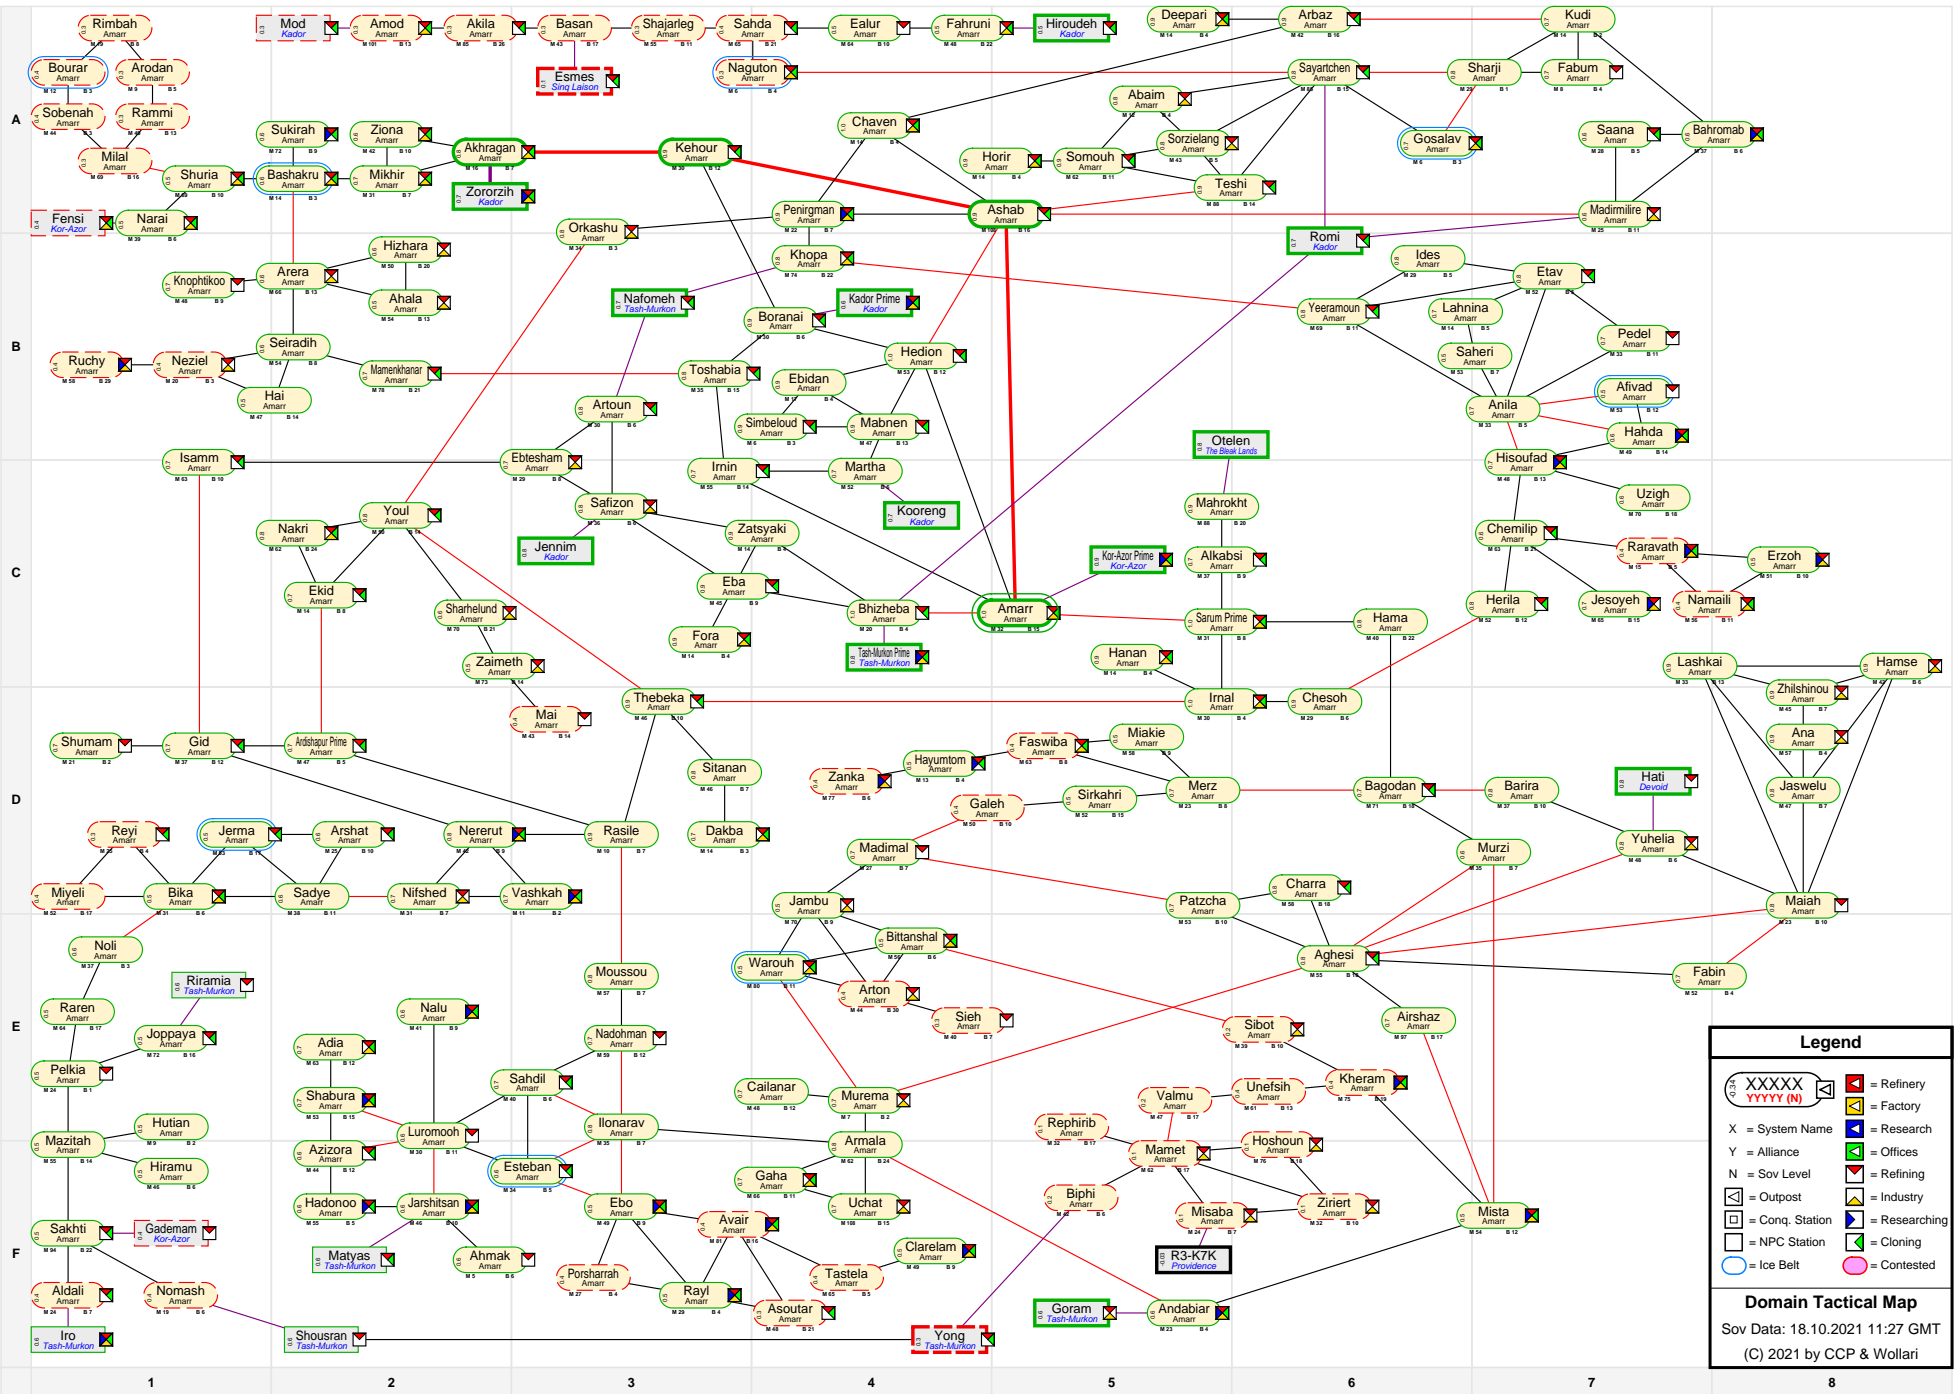

# Domain Tactical Map

**Legend**

- XXXXX YYYYY (N) = Refinery
- X = System Name
- Y = Alliance
- N = Sov Level
- = Outpost
- = Conq. Station
- = NPC Station
- = Ice Belt
- = Contested
- ⚙️ = Factory
- 🔍 = Research
- 🏢 = Offices
- 🏭 = Refining
- 🏠 = Industry
- 🏠 = Cloning

**Domain Tactical Map**  
 Sov Data: 18.10.2021 11:27 GMT  
 (C) 2021 by CCP & Wollari