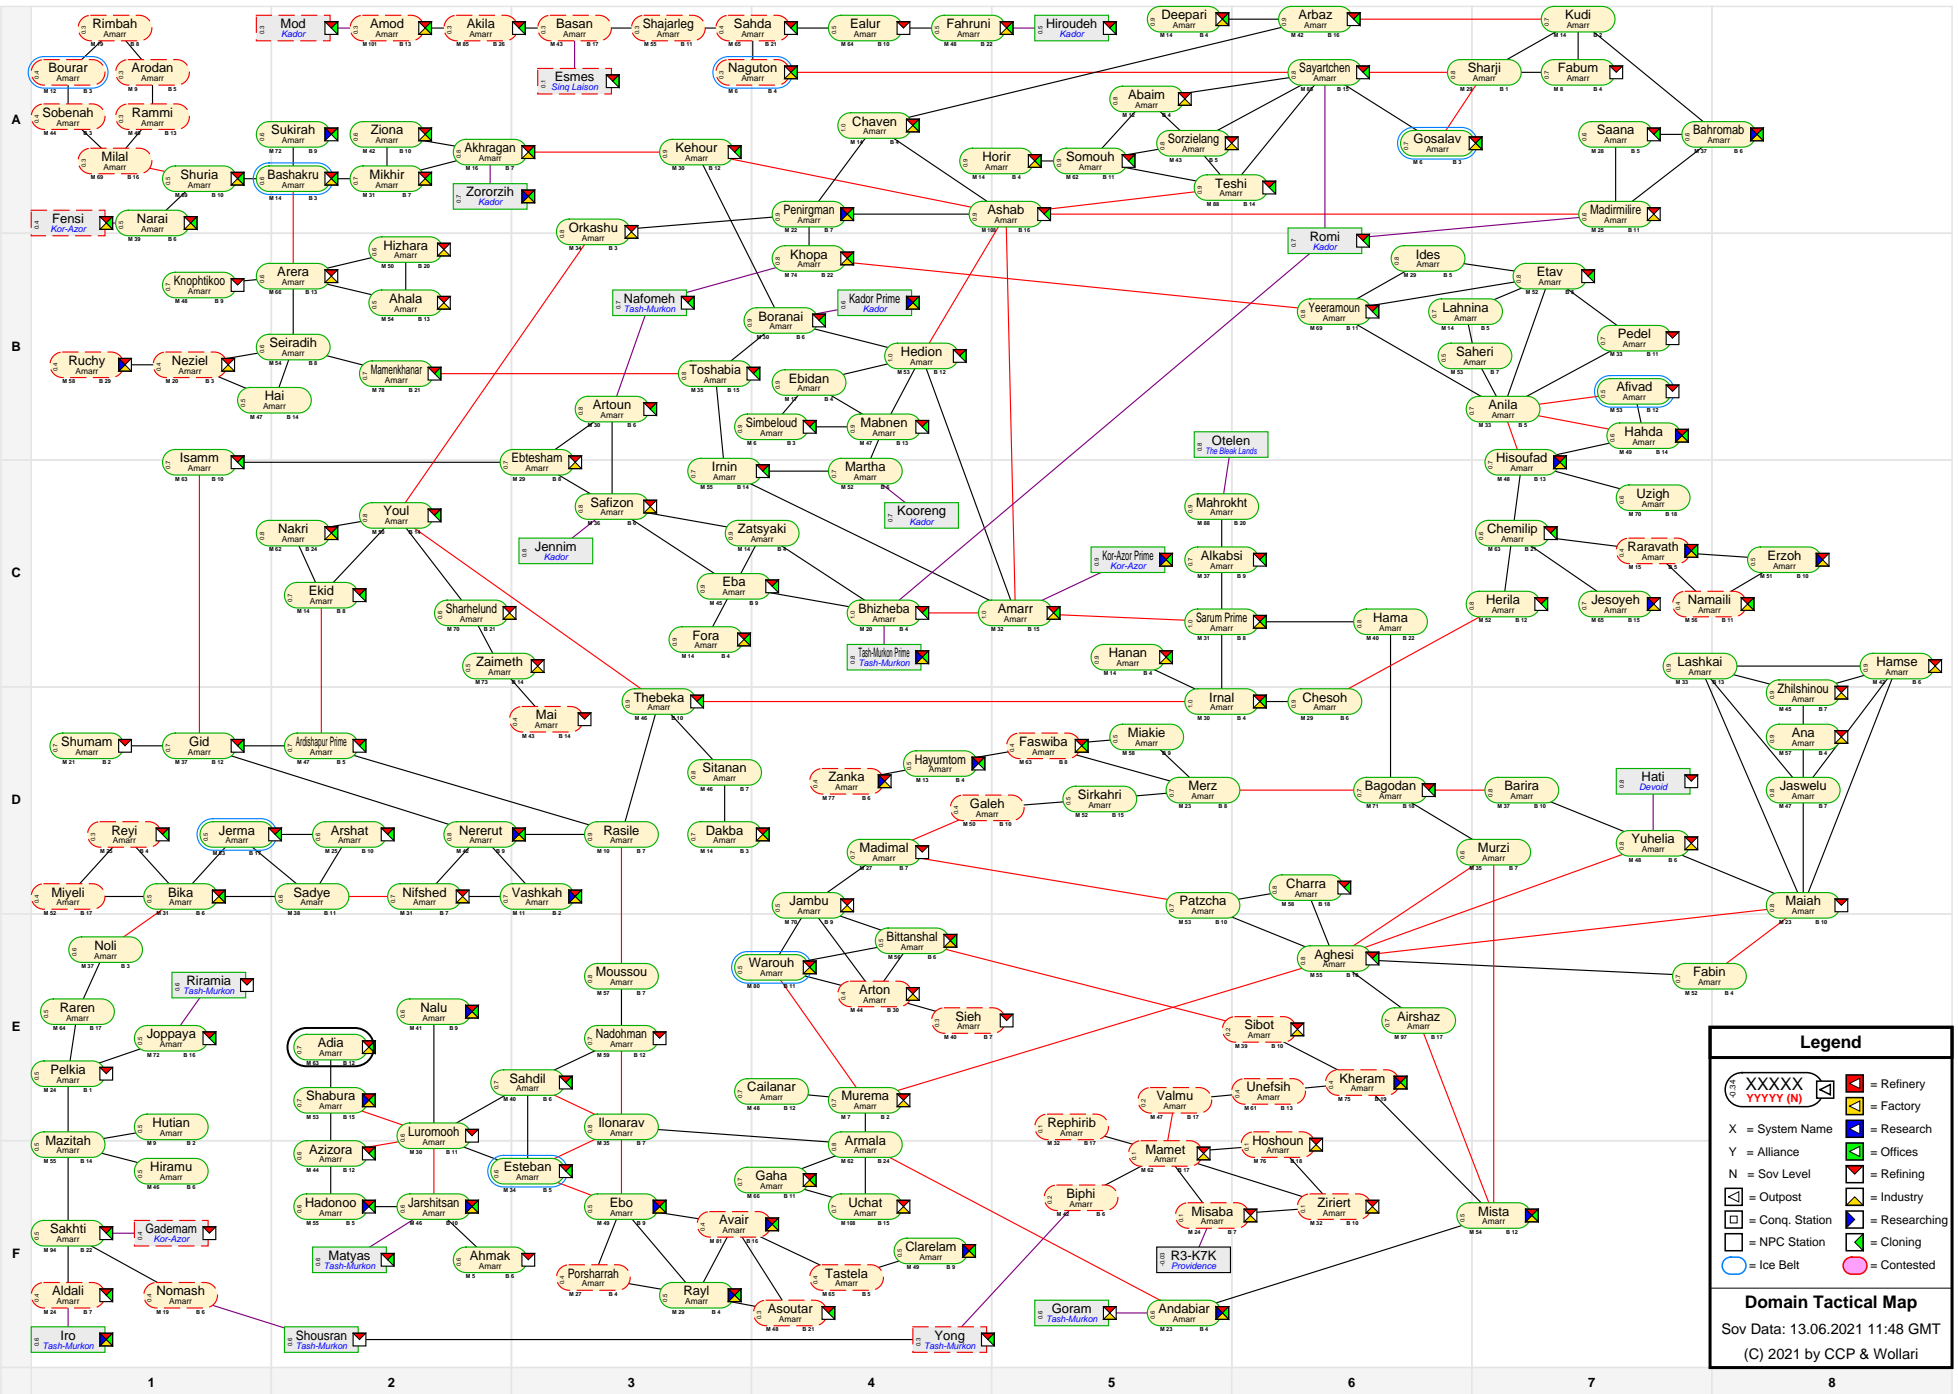

# Domain Tactical Map

**Legend**

XXXXX  
YYYY (N)

- = Refinery
- = Factory
- = Research
- = Offices
- = Refining
- = Industry
- = Post
- = Conq. Station
- = NPC Station
- = Cloning
- = Contested

**Domain Tactical Map**  
Sov Data: 13.06.2021 11:48 GMT  
(C) 2021 by CCP & Wollari